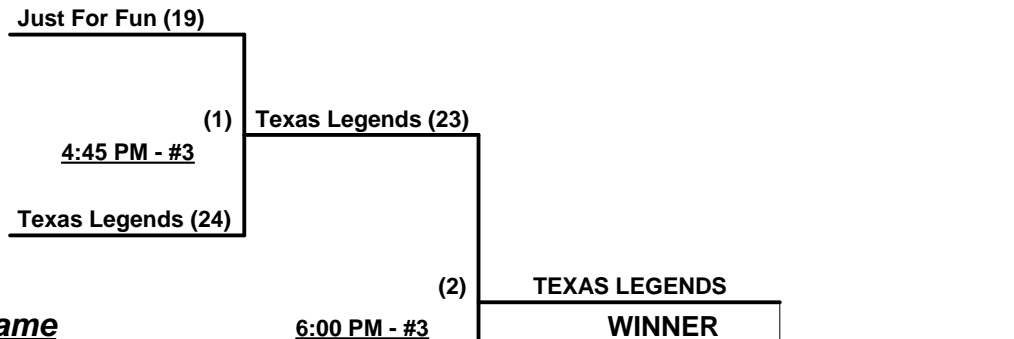

Men's 65+ Major Division - 2 Teams

Championship Bracket

Elimination Game