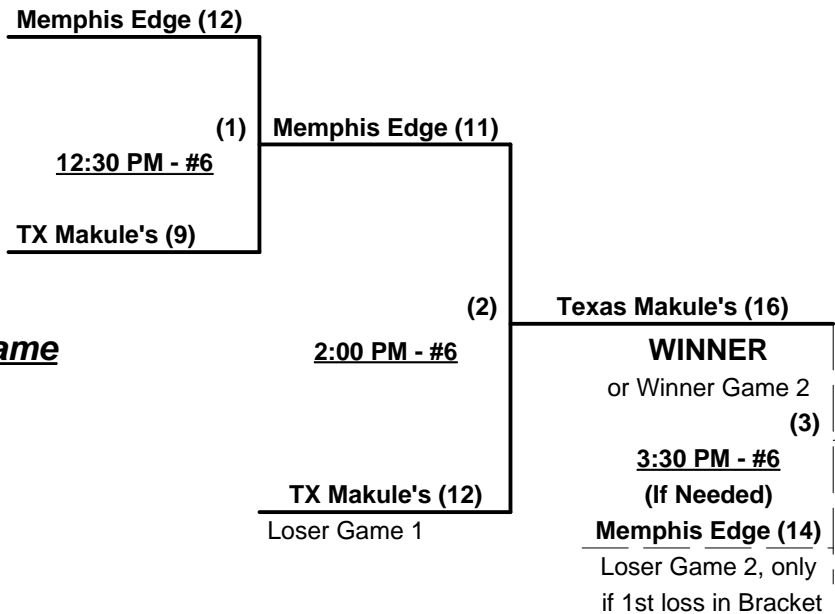

Men's 60+ Major Division - 2 Teams

Championship Bracket