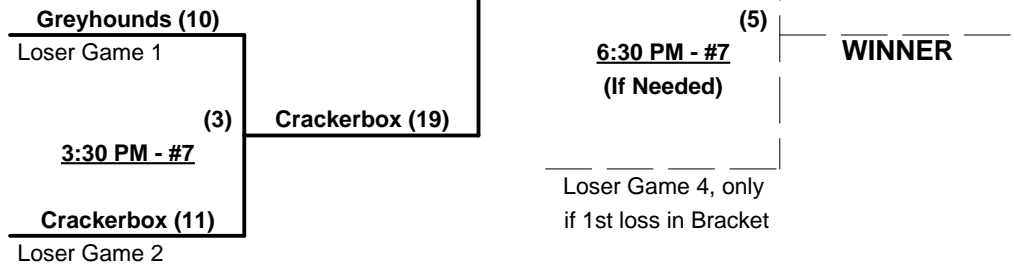

SSUSA's Texas State Championships 2012

Dallas, Texas

June 7 - 8, 2012

Rev. 07/01/2012

Men's 65+ AAA Division - 3 Teams

Championship Bracket

Elimination Bracket

Men's 65+ Major Division - 2 Teams

Championship Bracket

Elimination Game