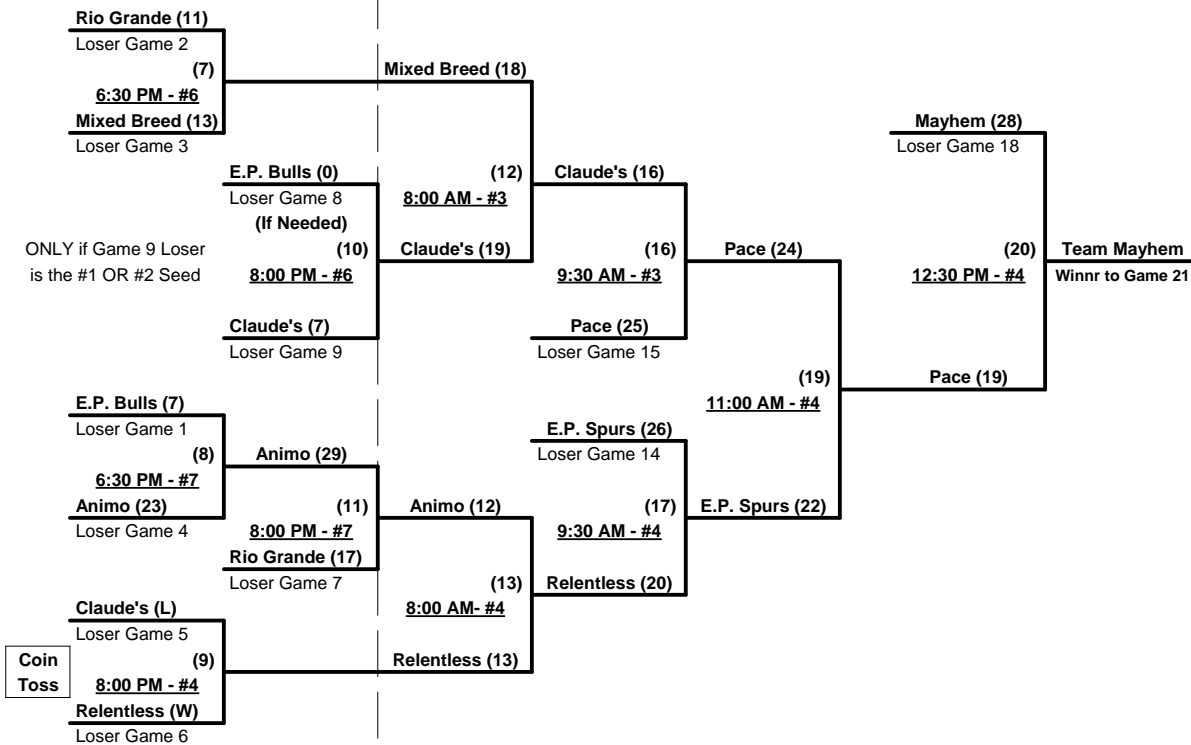

SSUSA's Texas State Championships 2012

Dallas, Texas

June 9 - 10, 2012

Rev. 07/01/2012

Men's 50/55+ Gold Division - 10 Teams

Championship Bracket

Elimination Bracket