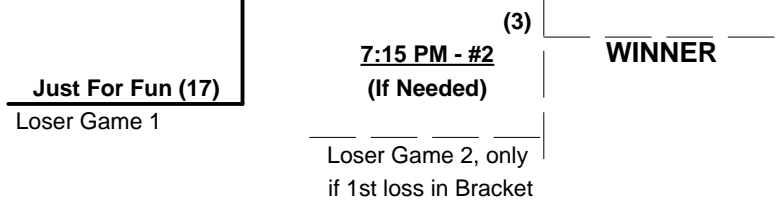

Elimination Bracket

Men's 65+ Major Division - 2 Teams

Championship Bracket

Elimination Game

SSUSA's Texas State Championships 2012

Dallas, Texas

June 7 - 8, 2012

Rev. 07/01/2012