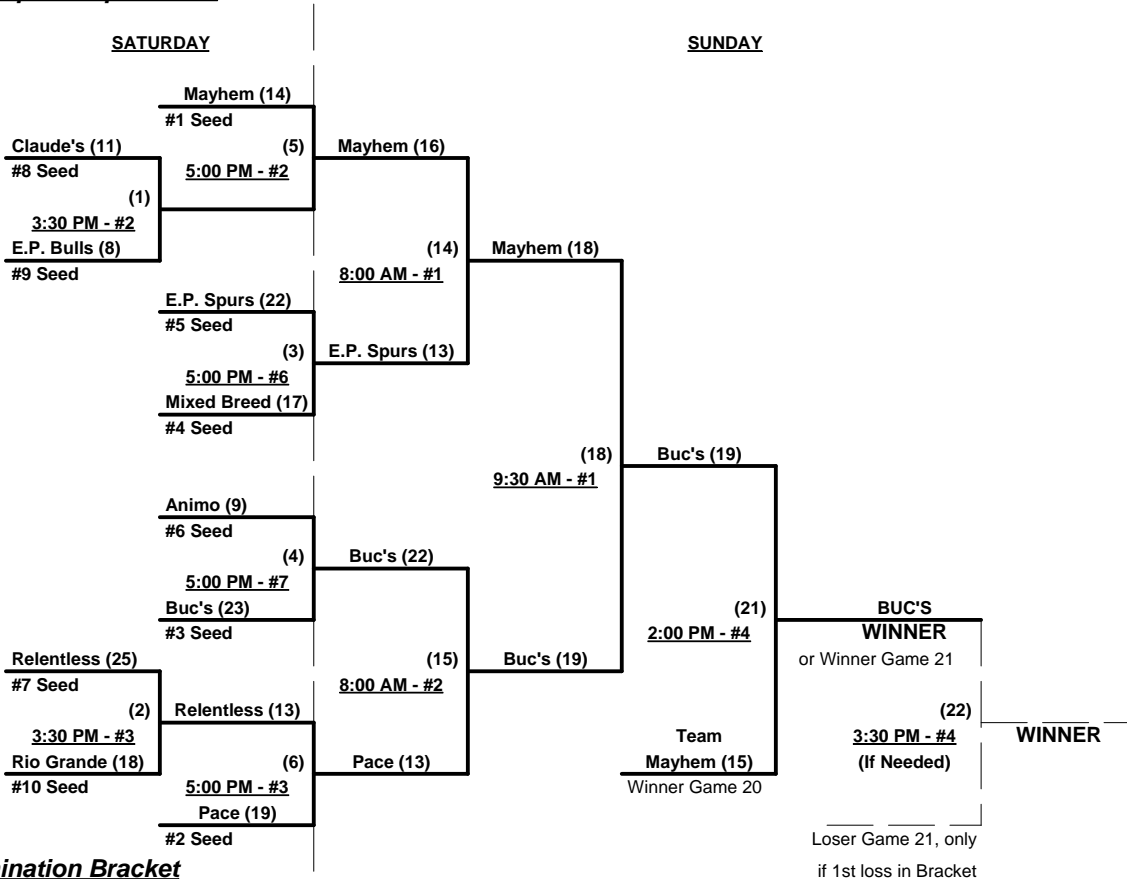

SSUSA's Texas State Championships 2012

Dallas, Texas

June 9 - 10, 2012

Rev. 07/01/2012

Men's 50/55+ Gold Division - 10 Teams

Championship Bracket

Elimination Bracket