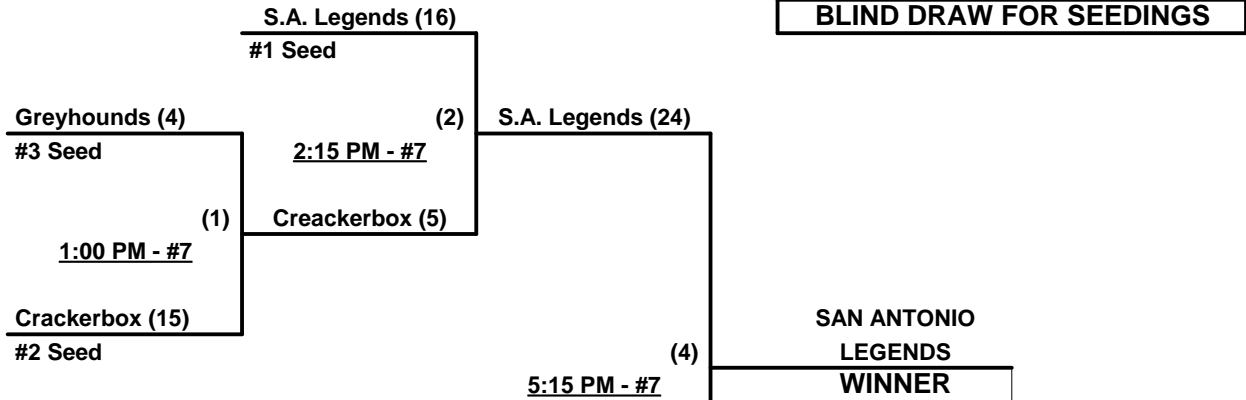

Men's 65+ AAA Division - 3 Teams

Championship Bracket

Elimination Bracket