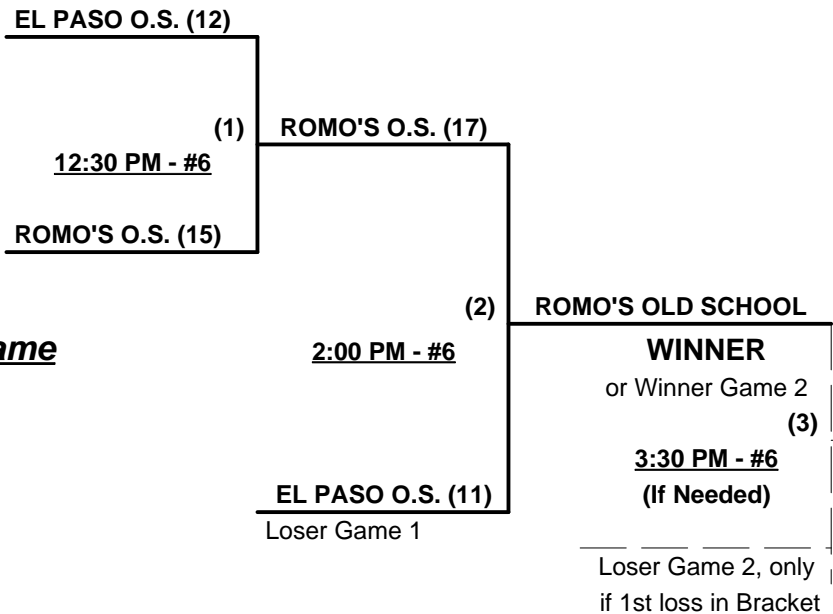

Men's 50+ AA Division - 2 Teams

Championship Bracket