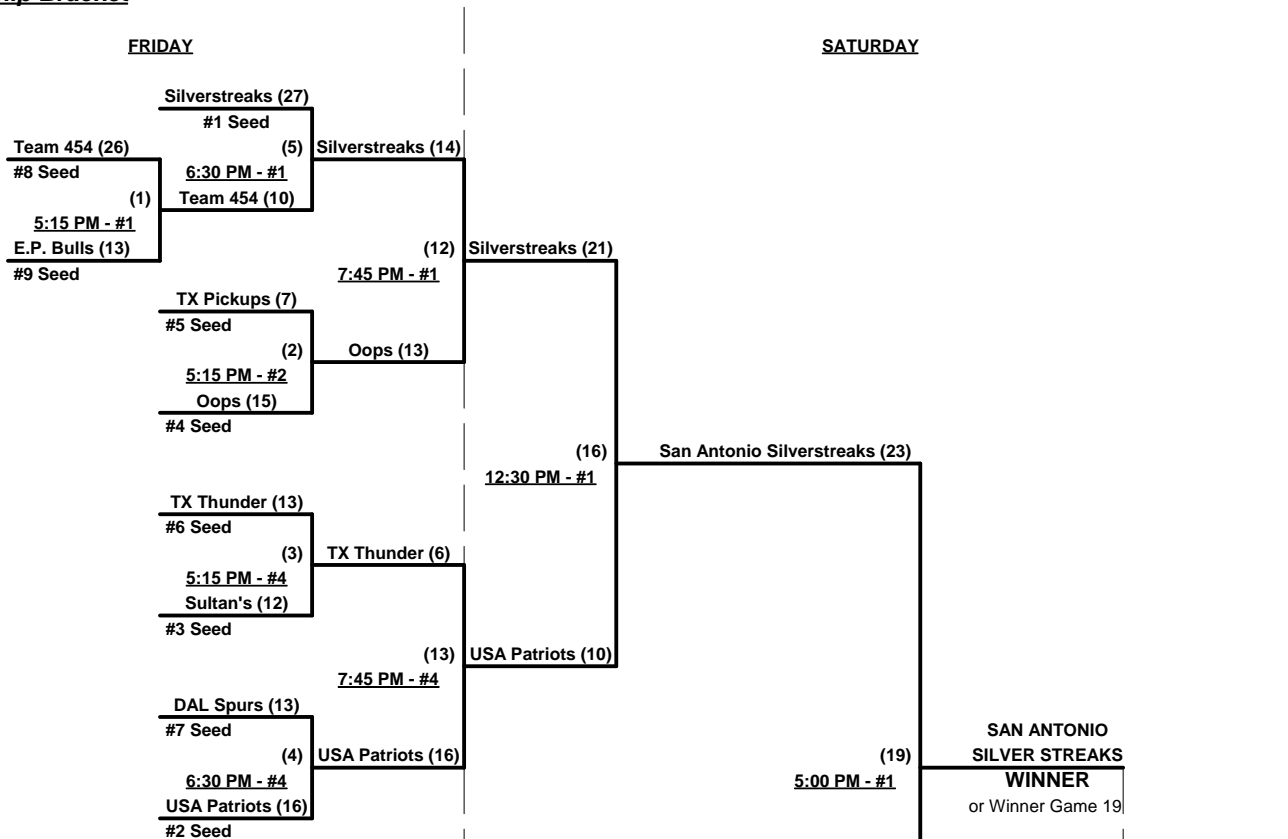

SSUSA's Texas State Championships 2012

Dallas, Texas June 8 - 9, 2012

Rev. 07/01/2012

Men's 60+ AAA Division - 9 Teams

Championship Bracket

Elimination Bracket