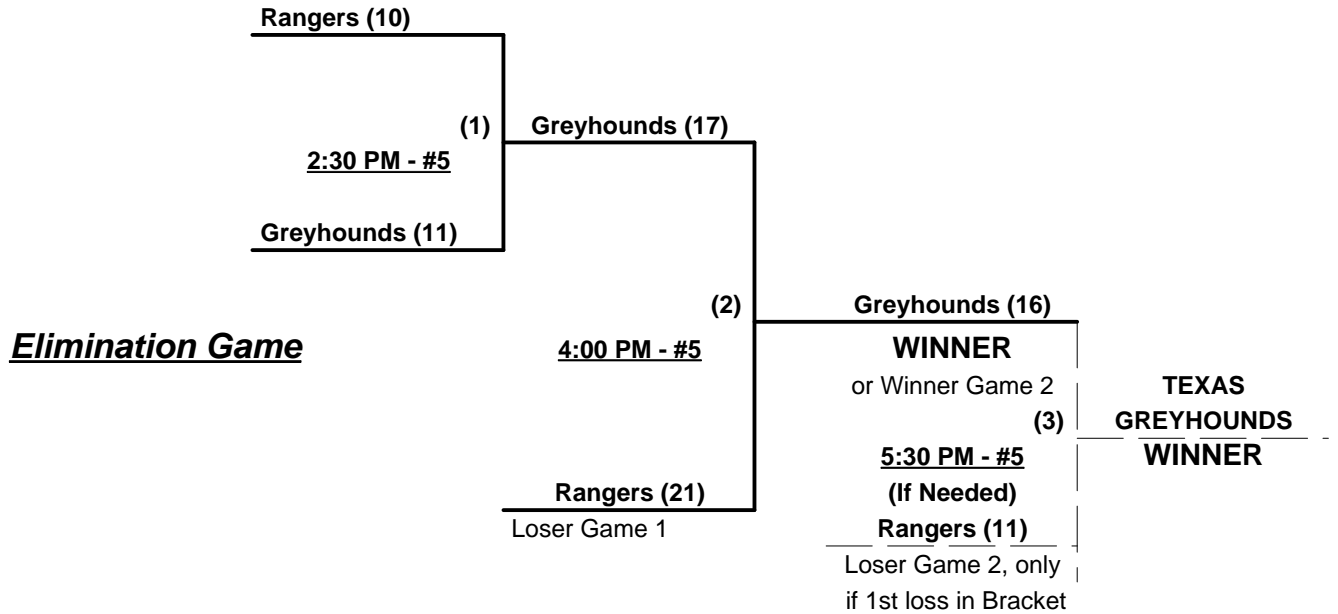

Men's 70+ AA Division - 2 Teams

Championship Bracket