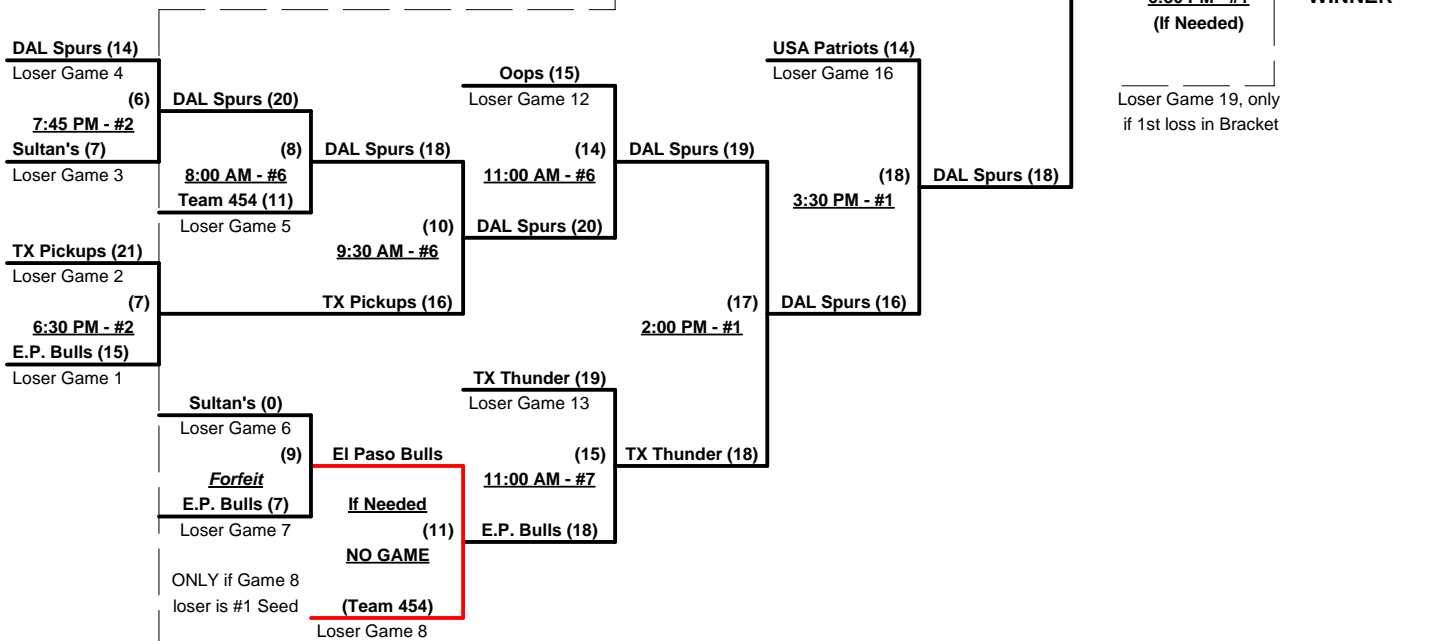

Loser Game 19, only if 1st loss in Bracket

WINNER