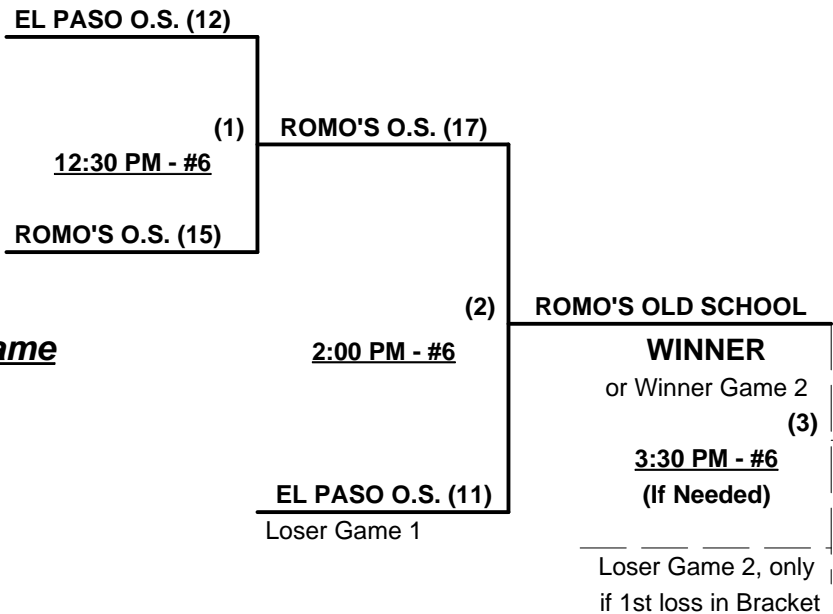

Rev. 07/01/2012

Men's 50+ AA Division - 2 Teams

Championship Bracket

Elimination Game