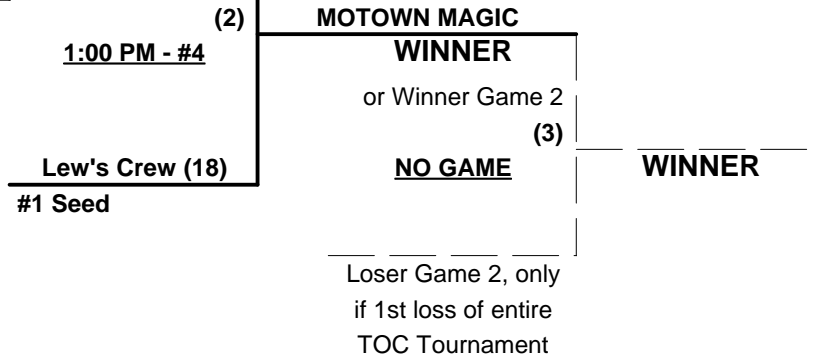

Championship Game