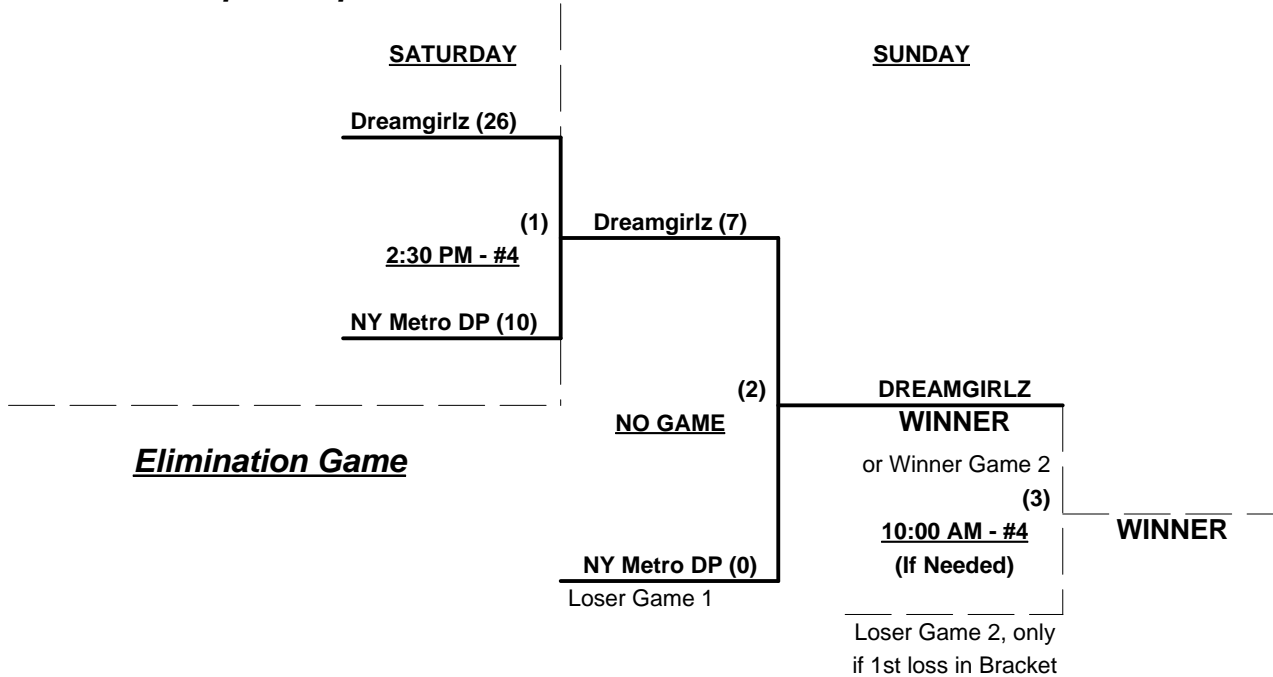

Women's 50+ Division - 2 Teams

Championship Bracket