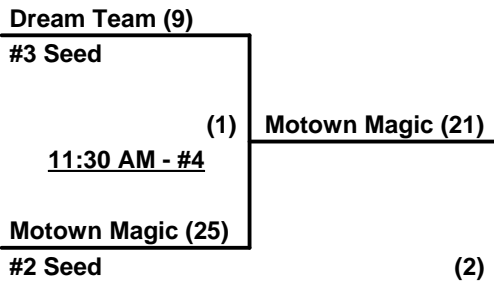

Format: Double Round Robin to seed Single Elimination Championship playoff
 #2 Seed and #3 Seed play Semi-final, winner to play #1 Seed for Championship
 "If" game ONLY if #1 Seed suffers first loss of entire tournament in Championship game
 Home Runs - Home Run Rule of LOWER rated team in game
 AAA Rule = 3 per team per game, Outs AA Rule = 1 per team per game, Outs
 Time Limits - RR = 60 + open inn. • Bracket = 65 + open inn. • Championship game(s) = 7 innings full
 Tie Breakers - Head to head (in full RR only), least runs allowed, run differential, coin toss

Schedule Subject to Change at Discretion of Tournament and Field Directors

SSUSA Tournament of Champions 2012
Polk County, Florida
February 10 - 12, 2012

Rev. 02/16/2012

Women's 40+ Masters Division - 3 Teams

Semi-Final Game

Championship Game

SSUSA Tournament of Champions 2012

Polk County, Florida

February 10 - 12, 2012

Rev. 02/16/2012

Women's Senior Division - 4 Teams

<u>Win</u>	<u>Loss</u>			<u>Women 50's</u>	<u>Win</u>	<u>Loss</u>			<u>Women 55 & 60</u>
3	0	1		Dreamgirlz (VA)	2	1	3		Maryland Roadrunners 55
0	3	2		NY Metro's Double Play	1	2	4		Golden Girls 60's (VA)