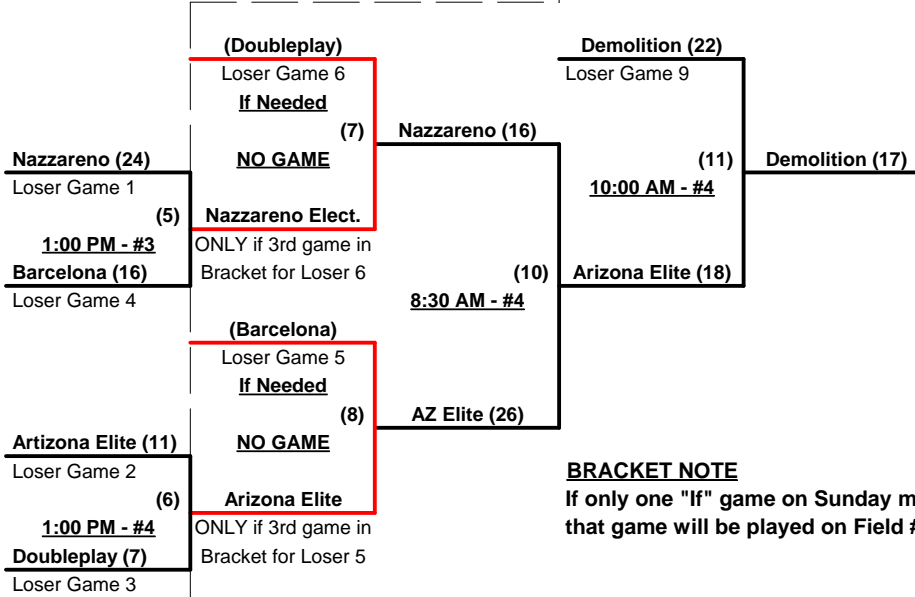

Championship Bracket

50-MAJOR+
CHAMPION

DEMOLITION
WINNER

50-MAJOR
CHAMPION

Elimination Bracket

BRACKET NOTE

If only one "If" game on Sunday morning,
that game will be played on Field #4

SSUSA's So. California Championships 2012