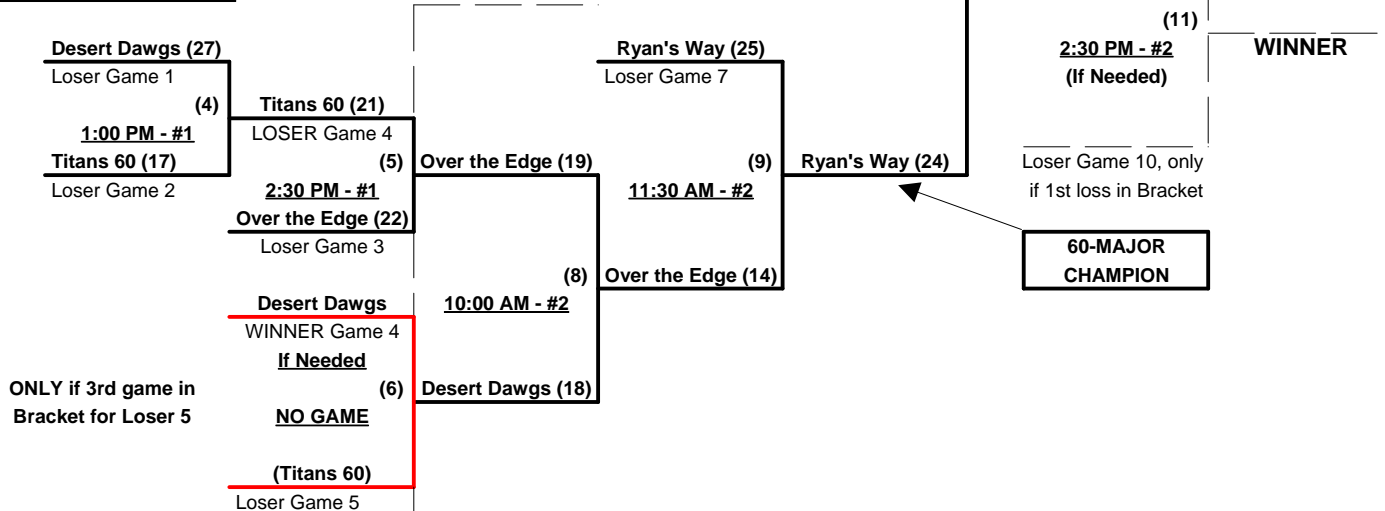

Hemet, California

February 24 - 26, 2012

Rev. 03/28/2012

Men's 55/60+ Gold Division - 5 Teams

Championship Bracket

Elimination Bracket

ONLY if 3rd game in Bracket for Loser 5