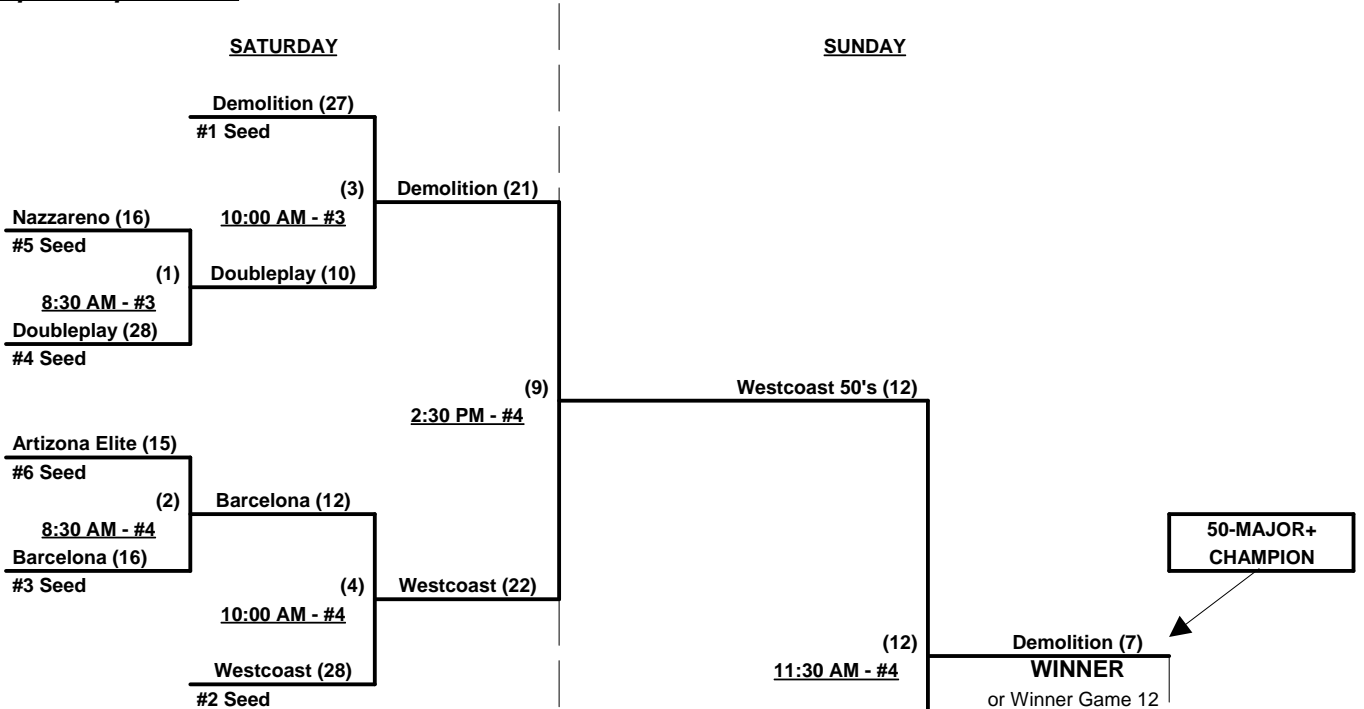

SSUSA's So. California Championships 2012

Hemet, California

February 24 - 26, 2012

Rev. 03/28/2012

Men's 50/55+ Platinum Division - 6 Teams

Championship Bracket

50-MAJOR+
CHAMPION

DEMOLITION
WINNER

50-MAJOR
CHAMPION