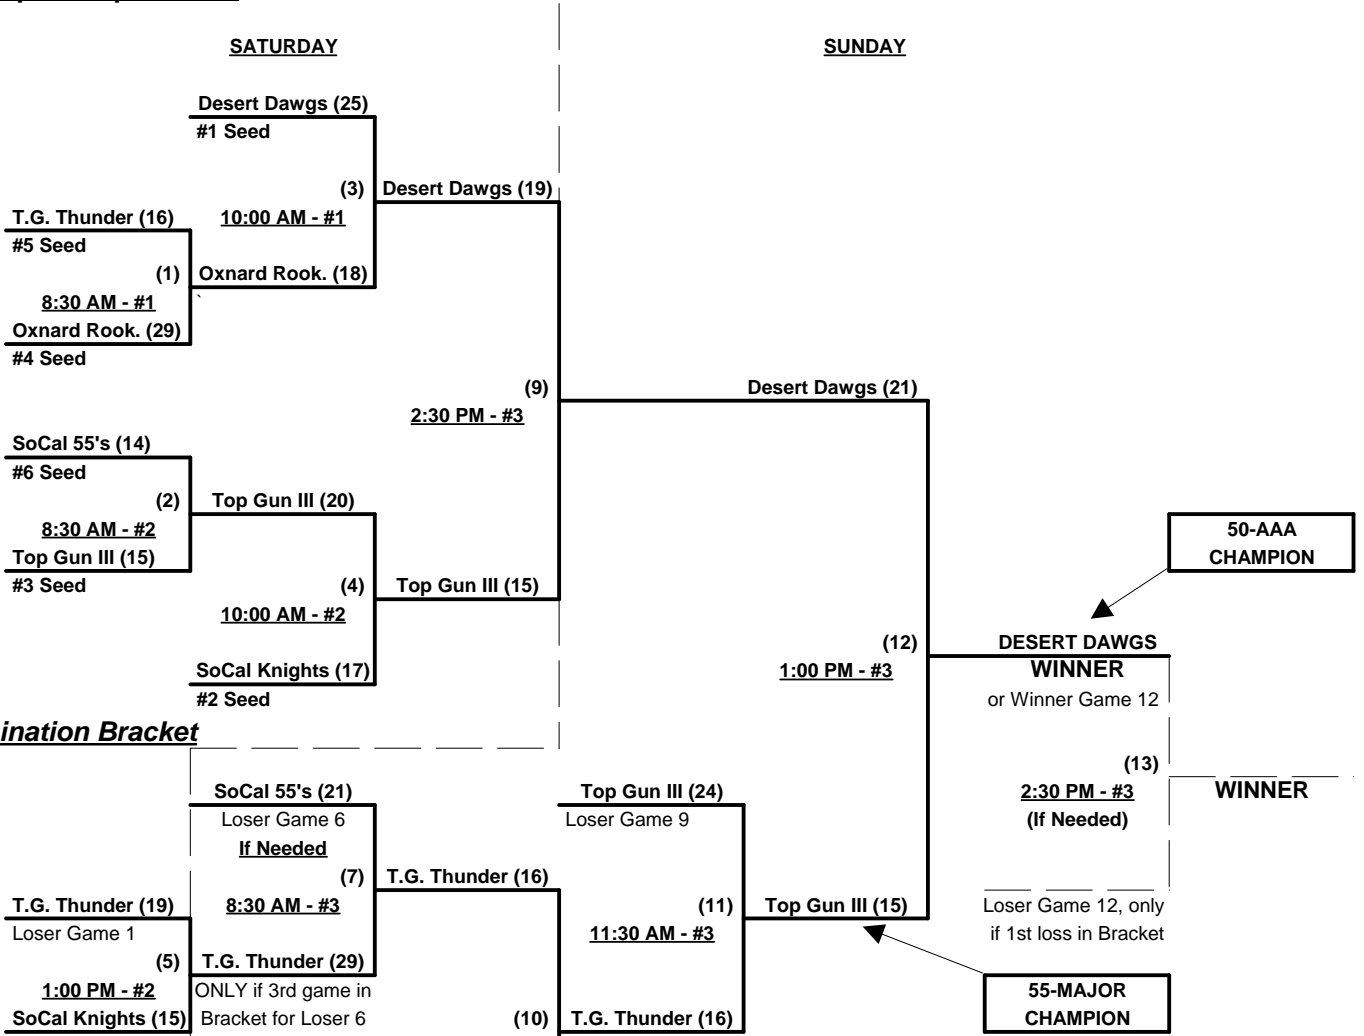

SSUSA's So. California Championships 2012

Hemet, California

February 24 - 26, 2012

Rev. 03/28/2012

Men's 50/55+ Gold Division - 6 Teams

Win	Loss		
2	0	1	Desert Dawgs 50's (CA)
1	1	2	Oxnard Rookies (CA)
2	0	3	SoCal Knights (CA)

Win	Loss		
0	2	4	Top Gun Thunder (CA)
0	2	5	SoCal 55 (CA)
1	1	6	Top Gun III 55's (CA)

Friday • February 24, 2012 • Diamond Valley Softball Complex • Hemet

Time	#	Runs	Team Name	Field	#	Runs	Team Name
10:30 AM	2	17	Oxnard Rookies (CA)	3	3	20	SoCal Knights (CA)
10:30 AM	6	27	Top Gun III 55's (CA)	4	5	10	SoCal 55 (CA)
10:30 AM	1	17	Desert Dawgs 50's (CA)	5	4	15	Top Gun Thunder (CA)
12:00 PM	3	17	SoCal Knights (CA)	3	6	16	Top Gun III 55's (CA)
12:00 PM	5	10	SoCal 55 (CA)	4	1	24	Desert Dawgs 50's (CA)
12:00 PM	4	9	Top Gun Thunder (CA)	5	2	13	Oxnard Rookies (CA)

Seeding for 50/55-Gold Three-Game-Guarantee Bracket commencing Saturday morning - See Bracket for details

TOP FINISHING TEAM IN 50-AAA AND 55-MAJOR EACH RECEIVE 1st PLACE AWARDS & TOC BERTH

Format: Two (2) game Round Robin to seed 50/55-Gold Three-Game-Guarantee Bracket

Home Runs - Home Run rule of LOWER rated team in game

Major Rule = 7 per team per game, 1-Up progressive, Walks

AAA Rule = 3 per team per game, 1-Up progressive, Walks

NOTE SSUSA Official Rulebook §9.5 (Retrieving Home Run Balls) will be strictly enforced.

Run Rules - 5 runs per ½ inning at bat (except open inning)

Time Limits - RR = 65 + open inn. • Bracket = 70 + open inn. • Championship game(s) = 7 innings full

Tie Breakers - Head to head (in full RR only), least runs allowed, run differential, coin toss

Schedule Subject to Change at Discretion of Tournament and Field Directors

SSUSA's So. California Championships 2012

Hemet, California

February 24 - 26, 2012

Rev. 03/28/2012

Men's 50/55+ Gold Division - 6 Teams

Championship Bracket

Elimination Bracket