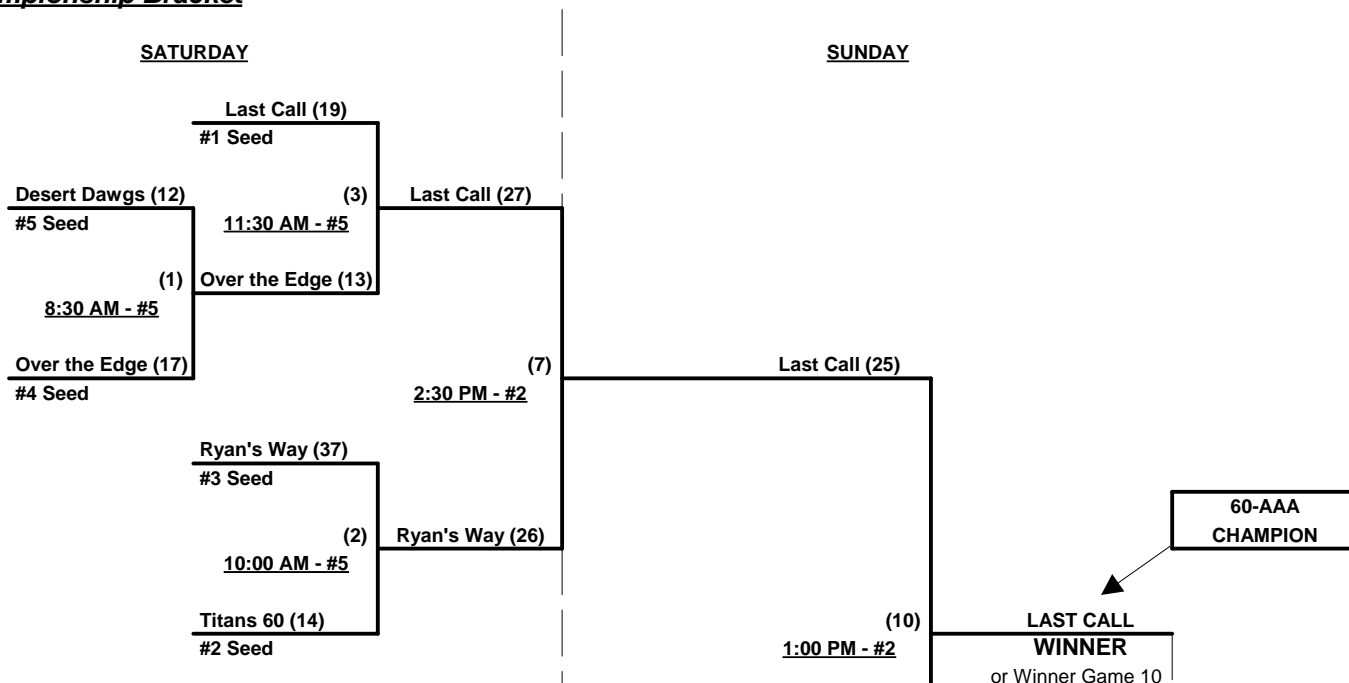

SSUSA's So. California Championships 2012

Hemet, California

February 24 - 26, 2012

Rev. 03/28/2012

Men's 55/60+ Gold Division - 5 Teams

Championship Bracket