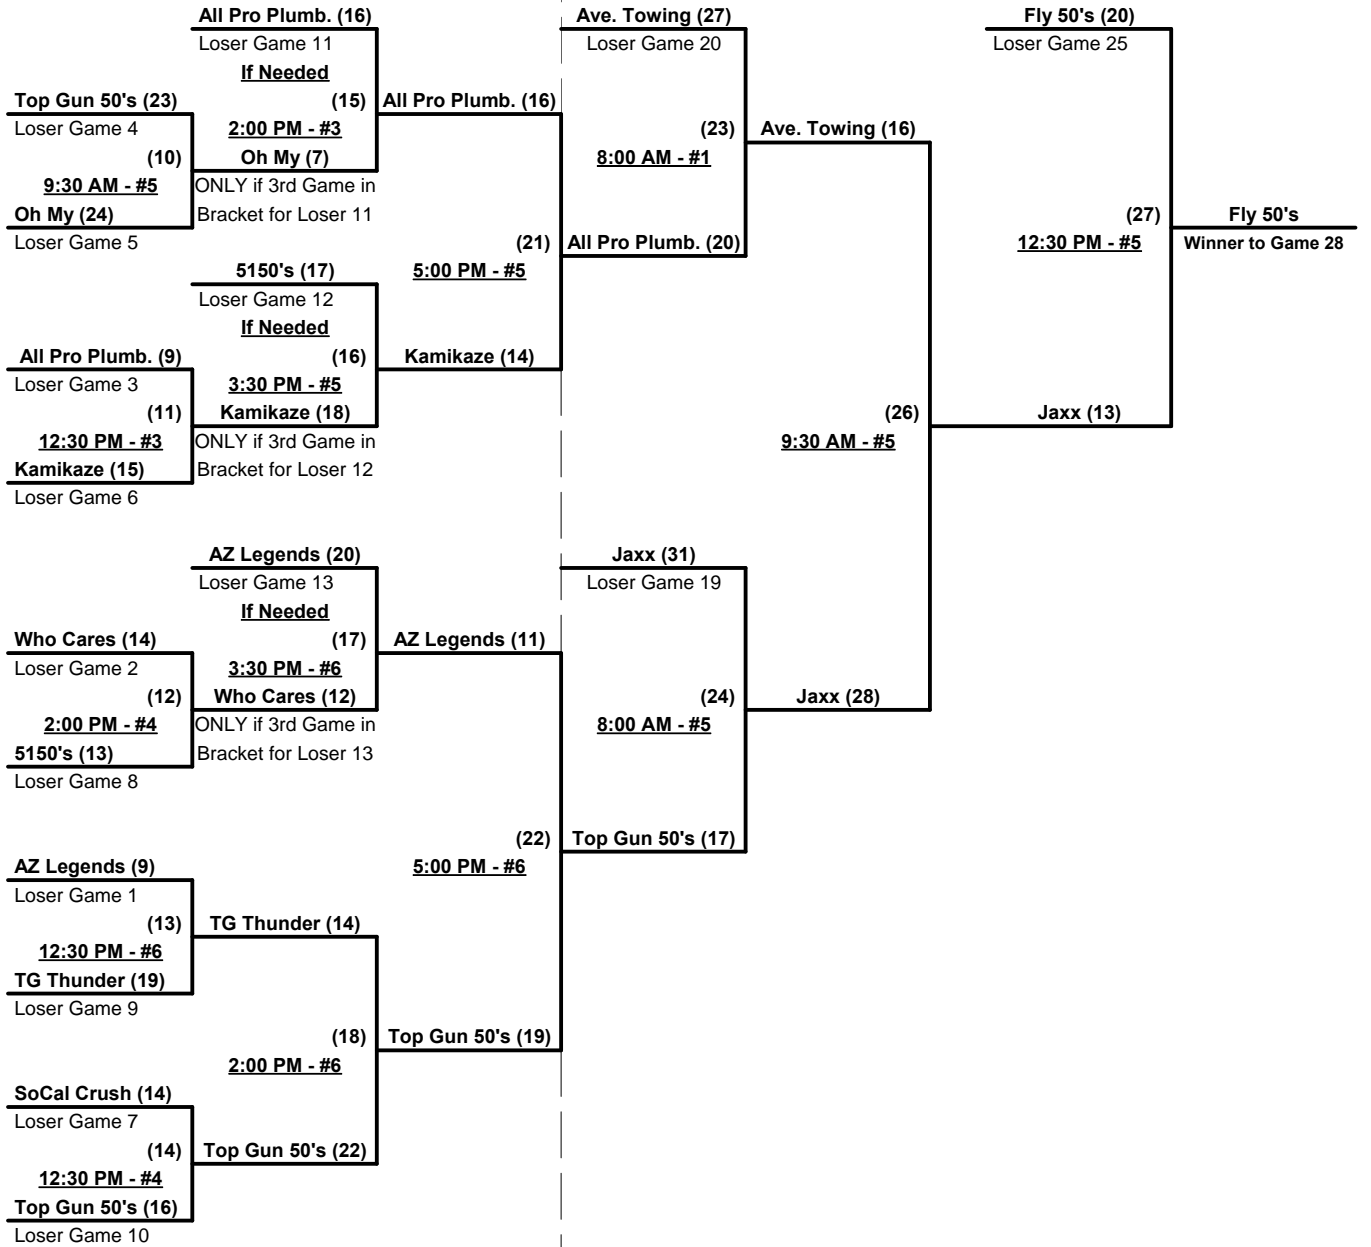

#### Championship Bracket

**Elimination Bracket**

**Men's 50+ AAA Division - 13 Teams**

**FRIDAY & SATURDAY**

**SUNDAY**