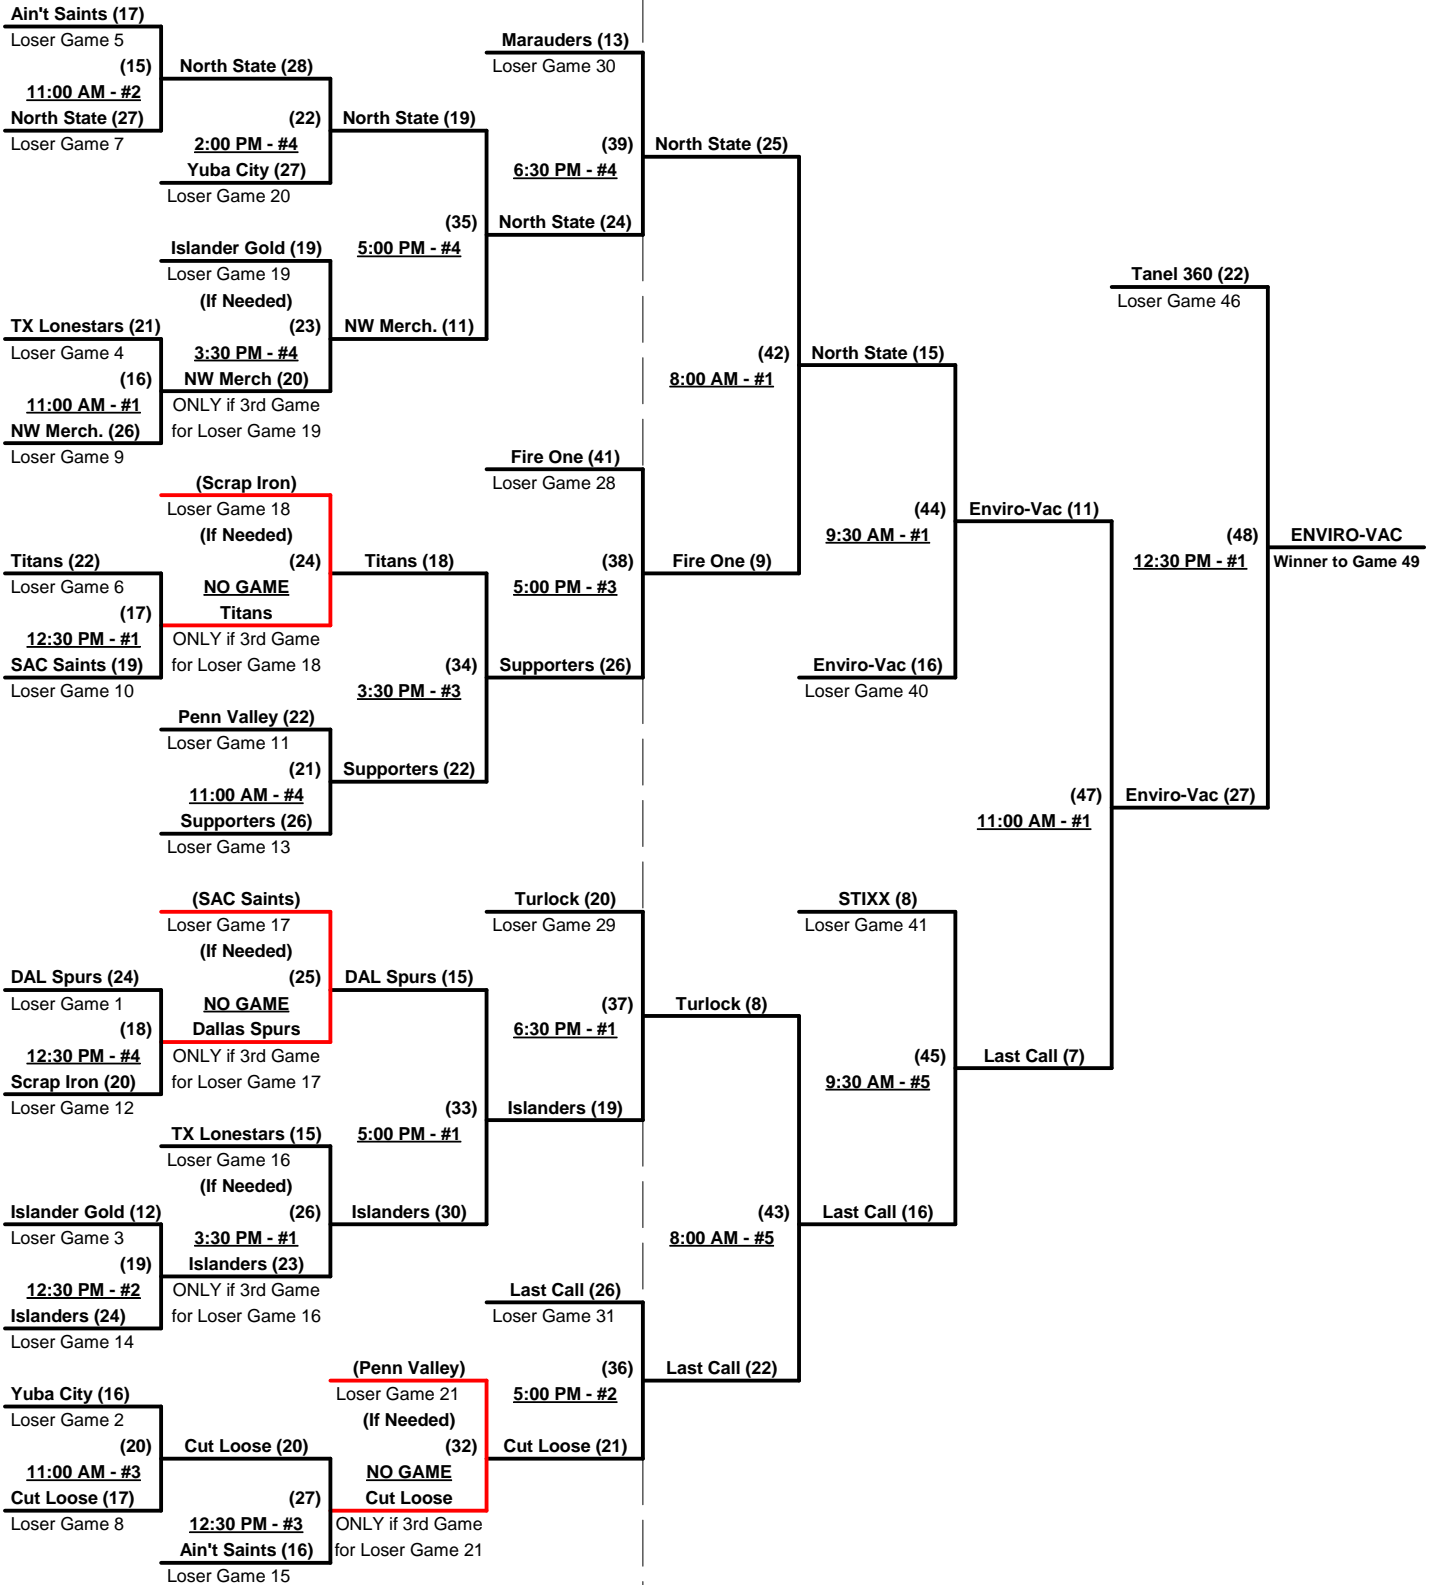

#### Championship Bracket

SATURDAY • GOLDEN EAGLE & SUNDAY • RANCHO SAN RAFAEL

MONDAY • GOLDEN EAGLE

**Elimination Bracket**

**Men's 60+ AAA Division - 22 Teams**

**SUNDAY • RANCHO SAN RAFAEL**

**MONDAY • GOLDEN EAGLE**