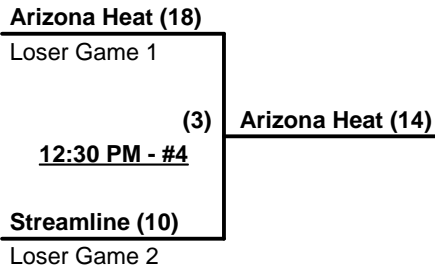

Elimination Bracket