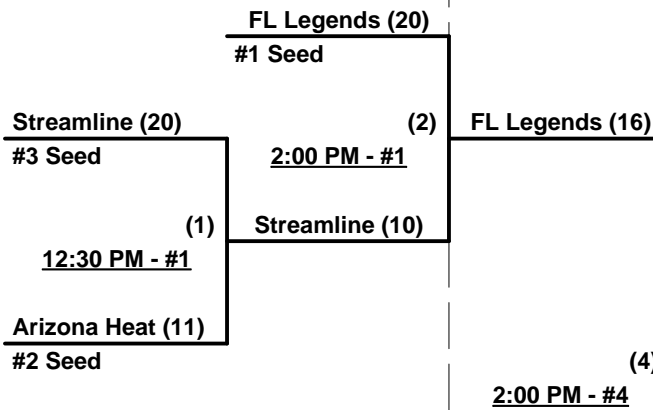

#### Championship Bracket

WEDNESDAY • SHADOW MTN.

THURSDAY • GOLDEN EAGLE

**FLORIDA LEGENDS/  
HUMAN KINETICS**

**WINNER**

or Winner Game 4

(5)

**3:30 PM - #4  
(If Needed)**