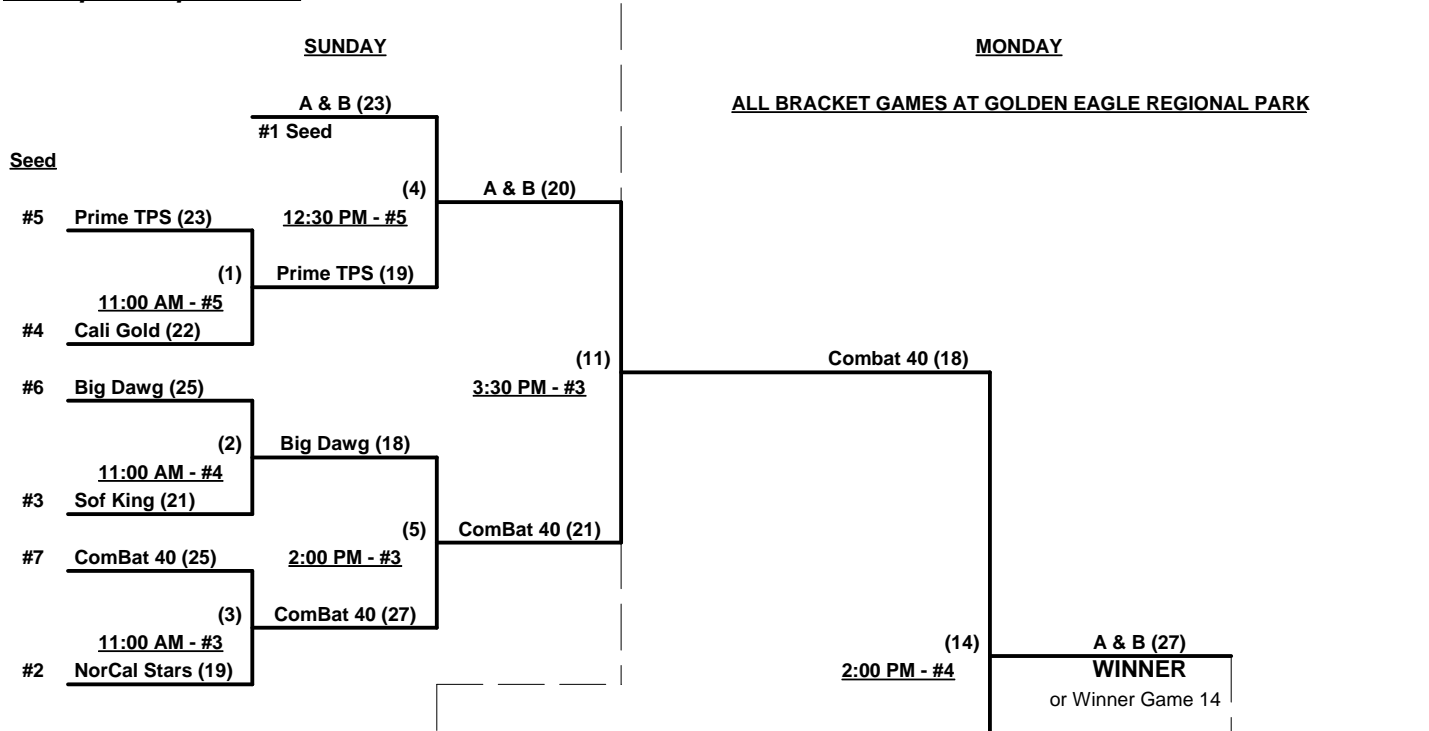

SSUSA's Rock 'n Reno Challenge Cup 2012

Reno & Sparks, Nevada
May 26 - 28, 2012

Rev. 06/08/2012

Men's 40+ Masters Major Division - 7 Teams

Championship Bracket