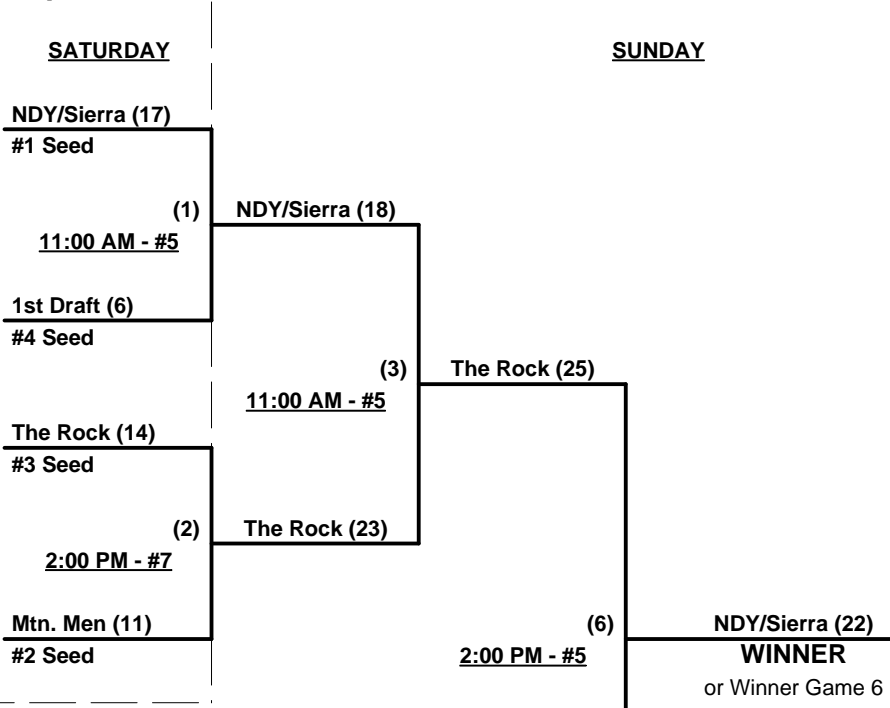

SSUSA's Rock 'n Reno Challenge Cup 2012

Reno, Sparks & Carson City, Nevada

June 1 - 3, 2012

Rev. 06/08/2012

Men's 50+ AA Division - 4 Teams

Championship Bracket