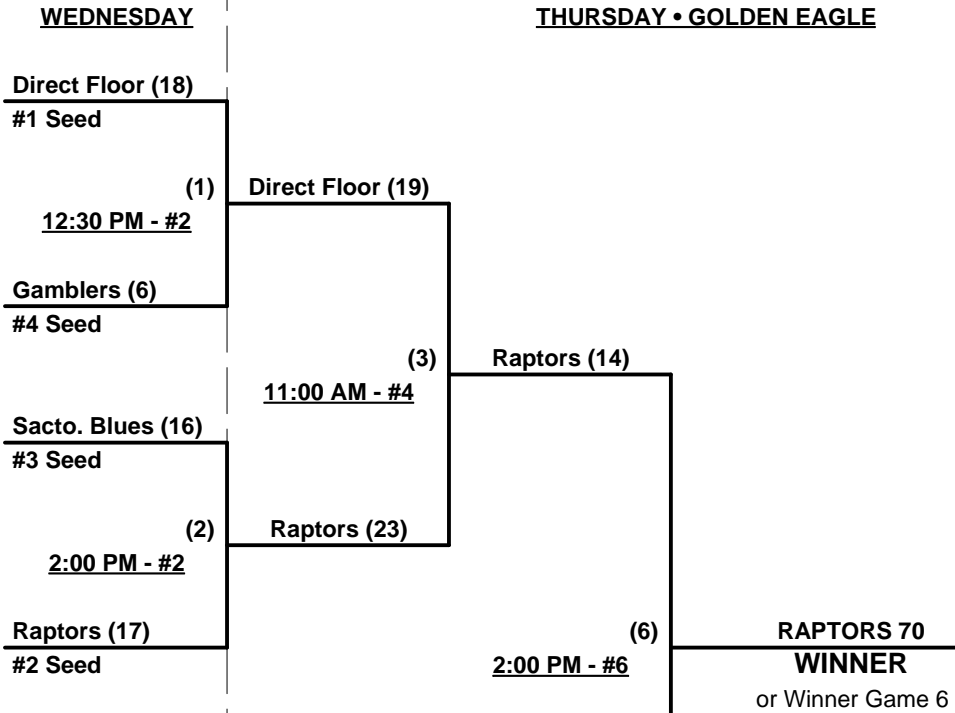

Men's 70+ AAA Division - 4 Teams

Championship Bracket