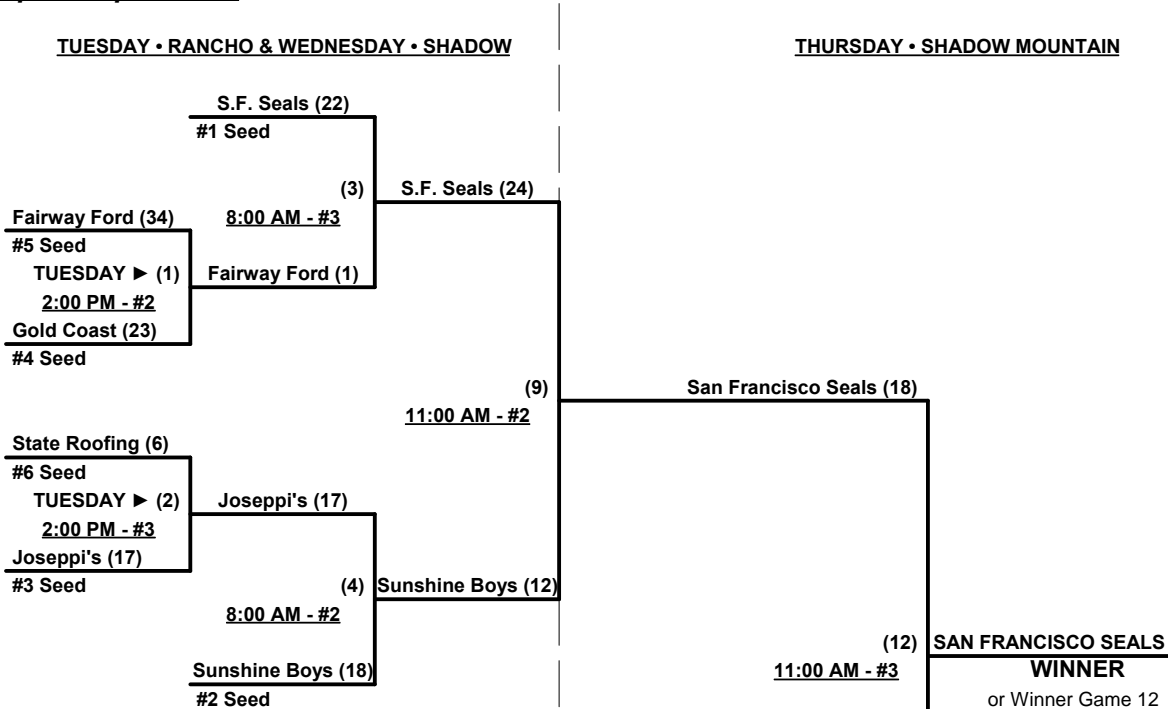

SSUSA's Rock 'n Reno Challenge Cup 2012

Reno & Sparks, Nevada May 29 - 31, 2012

Rev. 06/08/2012

Men's 75+ Major Division - 6 Teams

Championship Bracket