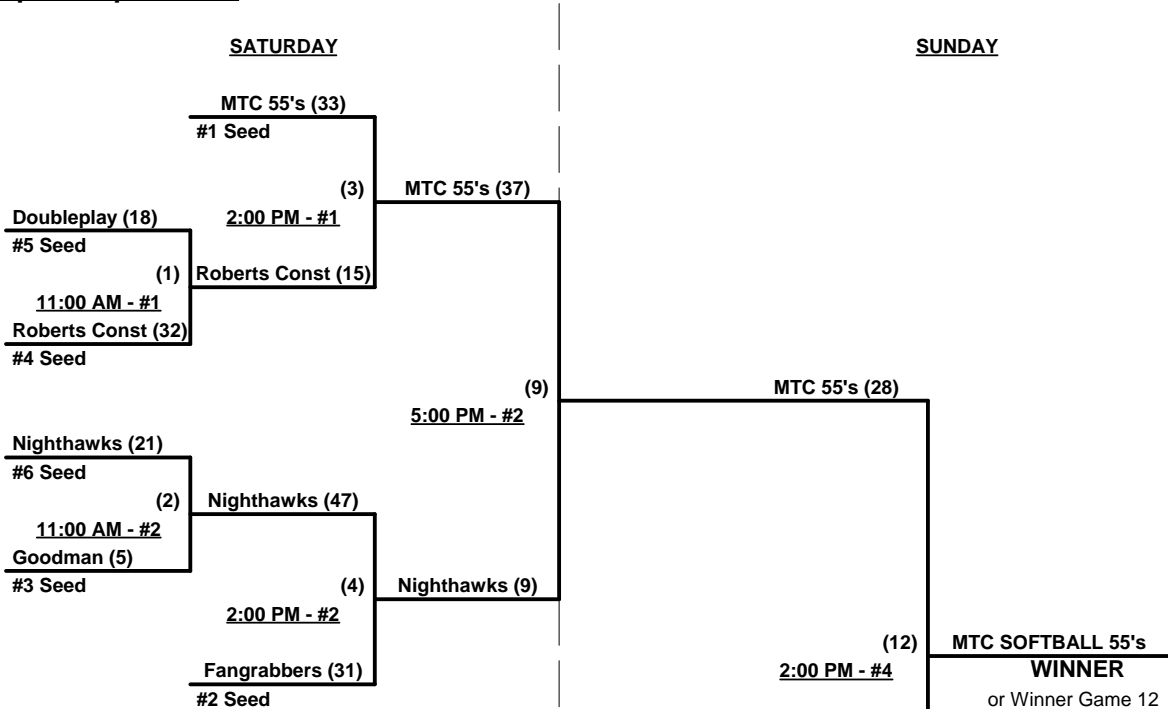

SSUSA's Rock 'n Reno Challenge Cup 2012

Reno, Sparks & Carson City, Nevada
June 1 - 3, 2012

Rev. 06/08/2012

Men's 55+ Major Plus Division - 6 Teams

Championship Bracket