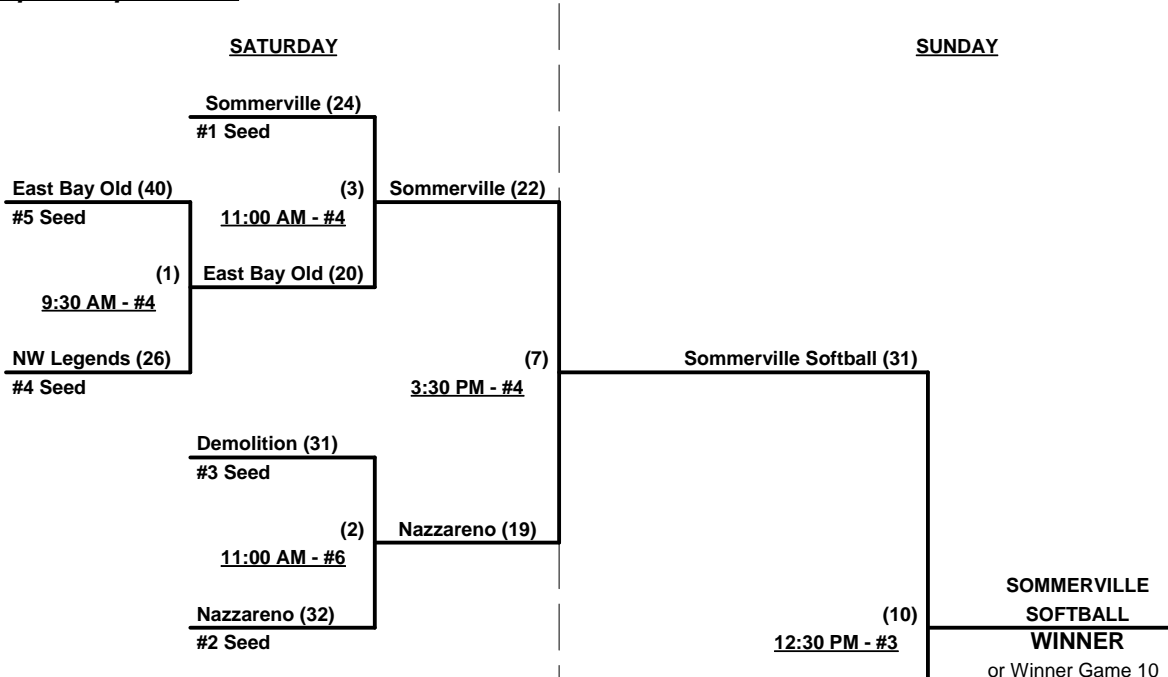

SSUSA's Rock 'n Reno Challenge Cup 2012

Reno, Sparks & Carson City, Nevada

June 1 - 3, 2012

Rev. 06/08/2012

Men's 50+ Major Plus Division - 5 Teams

Championship Bracket