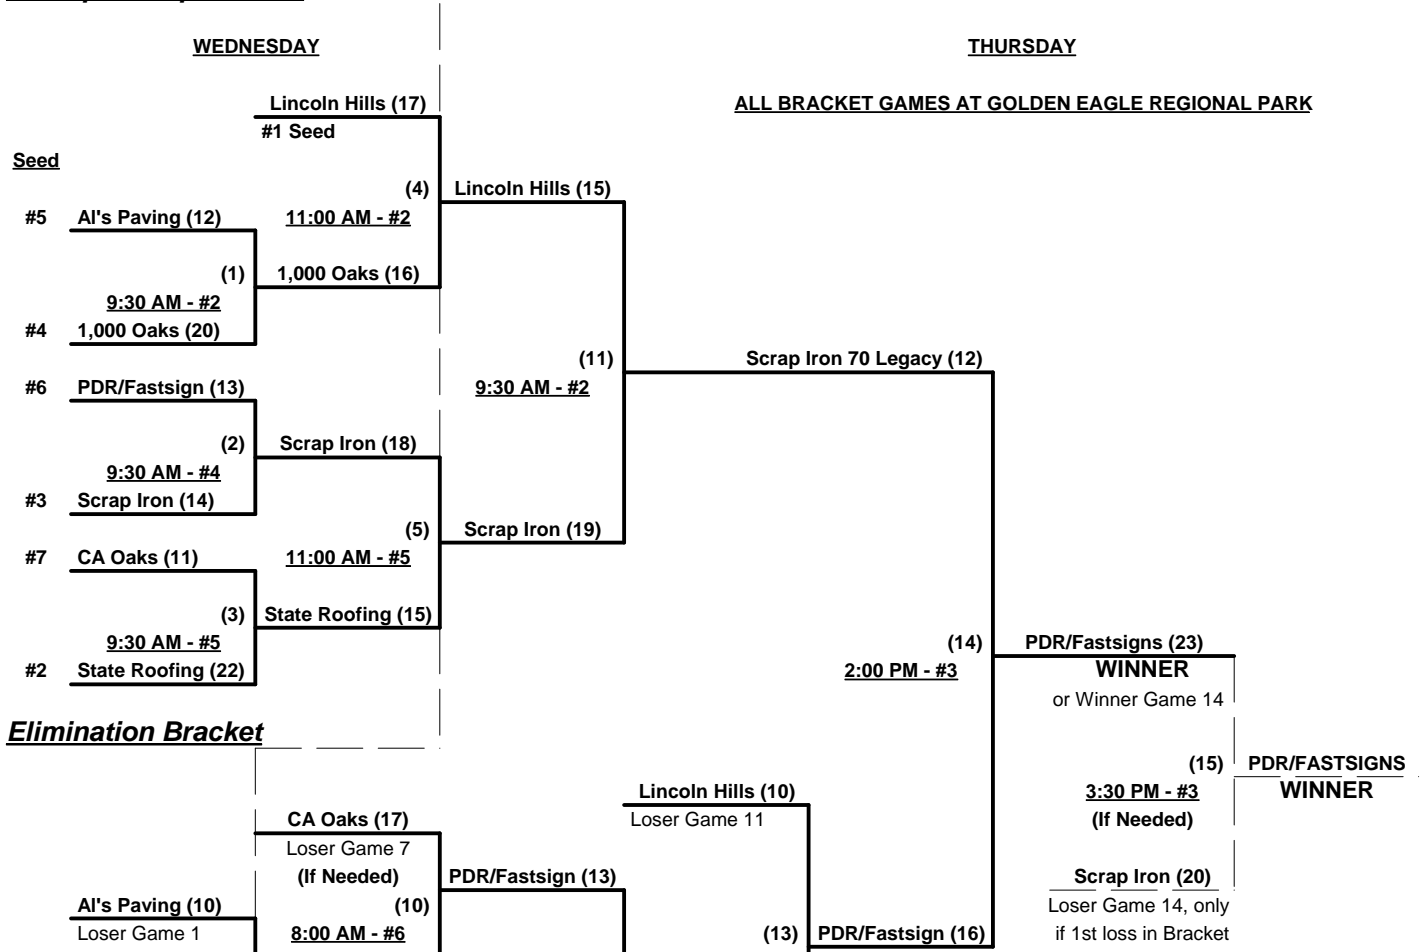

SSUSA's Rock 'n Reno Challenge Cup 2012

Reno & Sparks, Nevada

May 29 - 31, 2012

Rev. 06/08/2012

Men's 70+ Major Division - 7 Teams

Championship Bracket