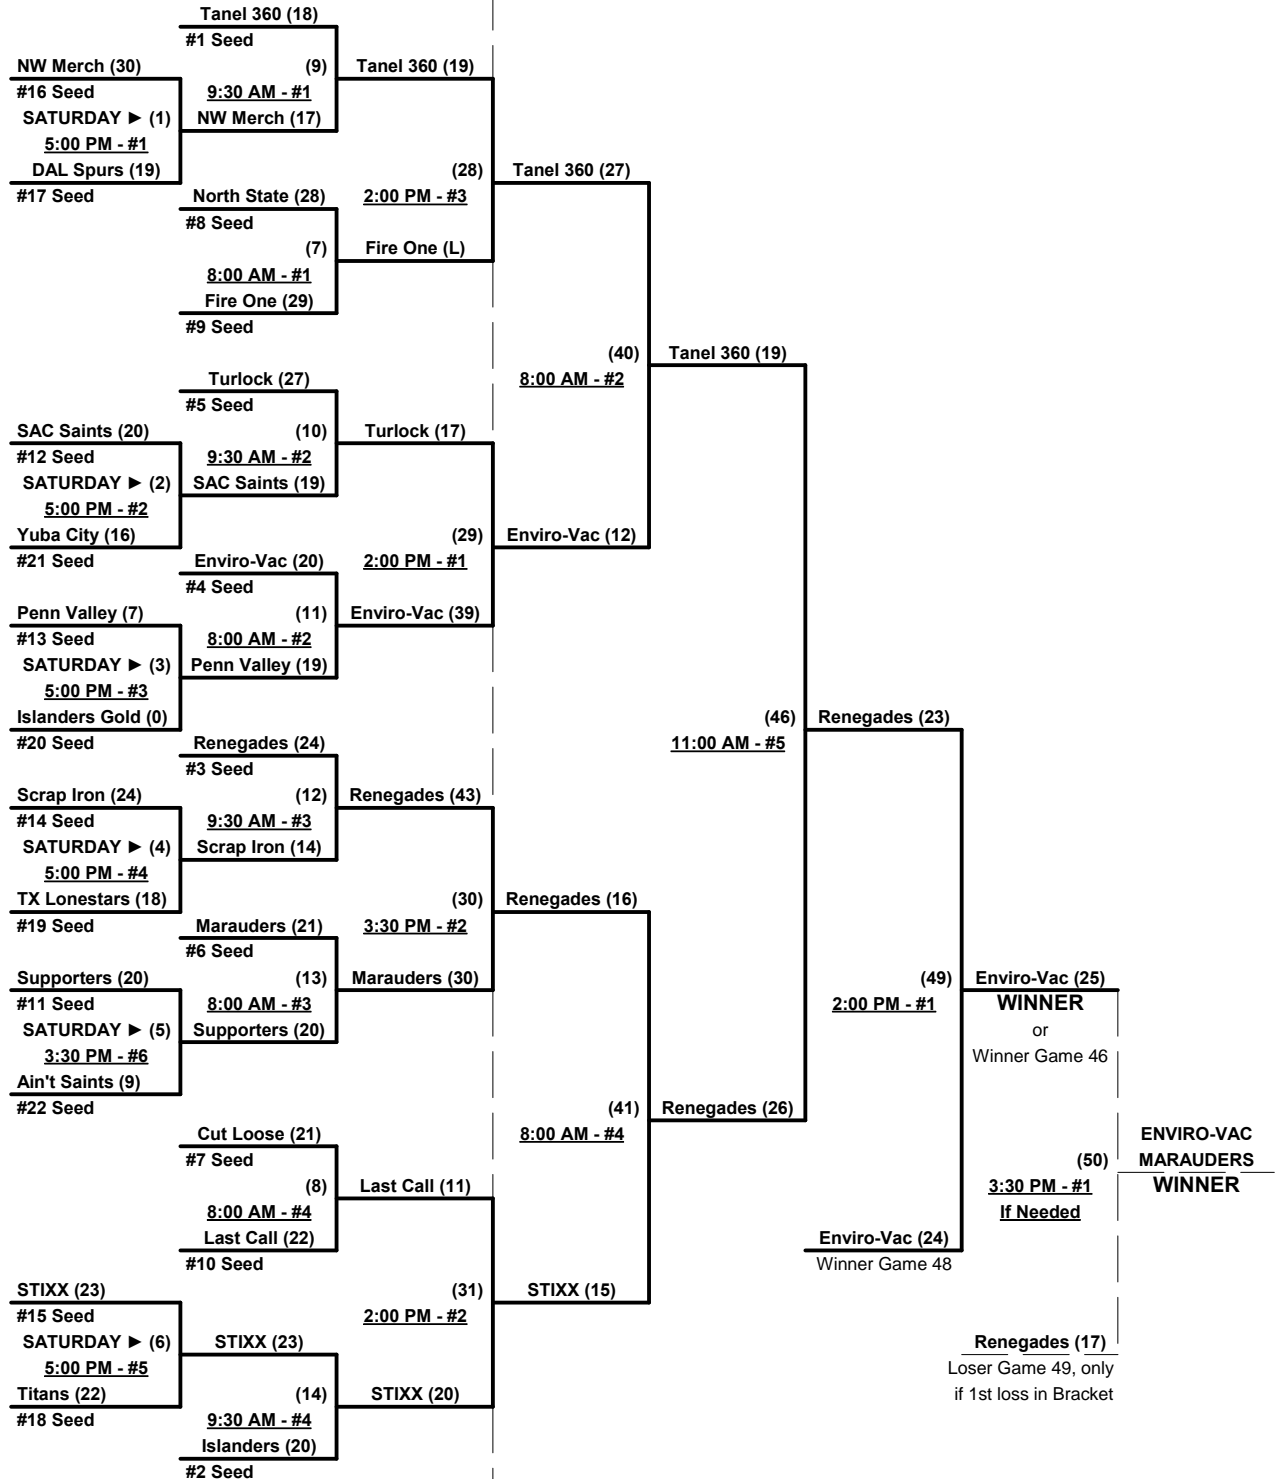

SSUSA's Rock 'n Reno Challenge Cup 2012

Reno & Sparks, Nevada

May 26 - 28, 2012

Rev. 06/08/2012

Men's 60+ AAA Division - 22 Teams

Win	Loss		Win	Loss	
0	2	1 Ain't No Saints (CA)	2	0	12 No. State Screen Print (CA)
1	1	2 Bay Supporters 60's (CA)	0	2	13 Northwest Merchants (ID)
2	0	3 Cut Loose (CA)	1	1	14 Penn Valley Grays (CA)
0	2	4 Dallas Spurs (TX)	2	0	15 Sacto. Islanders 60's (CA)
2	0	5 Enviro-Vac Marauders (BC)	1	1	16 Scrap Iron Diamonds (CO)
1	1	6 Fire One (WA)	2	0	17 Tanel 360/Bud Light (TX)
0	2	7 Islanders Gold (CA)	0	2	18 Texas Lone Stars
2	0	8 KC Renegades 60's (MO)	1	1	19 The Sacto. Saints (CA)
1	1	9 Last Call (NV)	0	2	20 Titans 60 (CA)
2	0	10 Marauders (CA)	2	0	21 Turlock Shirt World (CA)
0	2	11 Nor-Cal STIXX 60 (CA)	0	2	22 Yuba City Express (CA)

Saturday - May 26, 2012 - Golden Eagle Regional Park • Sparks

Time	#	Runs	Team Name	Field	#	Runs	Team Name
8:00 AM	14	22	Penn Valley Grays (CA)	1	4	16	Dallas Spurs (TX)
8:00 AM	21	25	Turlock Shirt World (CA)	2	18	20	Texas Lone Stars
8:00 AM	1	16	Ain't No Saints (CA)	3	10	35	Marauders (CA)
8:00 AM	19	5	The Sacto. Saints (CA)	4	17	27	Tanel 360/Bud Light (TX)
8:00 AM	11	19	Nor-Cal STIXX 60 (CA)	5	5	20	Enviro-Vac Marauders (BC)
8:00 AM	7	12	Islanders Gold (CA)	6	8	21	KC Renegades 60's (MO)
9:30 AM	4	14	Dallas Spurs (TX)	1	21	22	Turlock Shirt World (CA)
9:30 AM	18	22	Texas Lone Stars	2	19	23	The Sacto. Saints (CA)
9:30 AM	10	32	Marauders (CA)	3	7	19	Islanders Gold (CA)
9:30 AM	17	15	Tanel 360/Bud Light (TX)	4	11	10	Nor-Cal STIXX 60 (CA)
9:30 AM	5	21	Enviro-Vac Marauders (BC)	5	20	12	Titans 60 (CA)
9:30 AM	8	20	KC Renegades 60's (MO)	6	1	18	Ain't No Saints (CA)
11:00 AM	9	16	Last Call (NV)	1	12	17	No. State Screen Print (CA)
11:00 AM	16	30	Scrap Iron Diamonds (CO)	2	22	29	Yuba City Express (CA)
11:00 AM	3	34	Cut Loose (CA)	3	14	14	Penn Valley Grays (CA)
11:00 AM	6	13	Fire One (WA)	4	15	15	Sacto. Islanders 60's (CA)
11:00 AM	13	19	Northwest Merchants (ID)	6	2	22	Bay Supporters 60's (CA)
12:30 PM	12	39	No. State Screen Print (CA)	1	16	32	Scrap Iron Diamonds (CO)
12:30 PM	22	25	Yuba City Express (CA)	2	3	26	Cut Loose (CA)
12:30 PM	2	22	Bay Supporters 60's (CA)	3	9	24	Last Call (NV)
12:30 PM	20	20	Titans 60 (CA)	4	6	24	Fire One (WA)
12:30 PM	15	16	Sacto. Islanders 60's (CA)	6	13	12	Northwest Merchants (ID)

Format: Two (2) game Round Robin to seed 60-AAA Three-game-guarantee Bracket commencing SATURDAY
Home Runs - AAA = 3 per team per game, 1-up, Walks

NOTE SSUSA Official Rulebook §9.5 (Retrieving Home Run Balls) will be strictly enforced.

Run Rules - 5 runs per ½ inning at bat (except open inning)

Time Limits - RR = 65 + open inn. • Bracket = 70 + open inn. • Championship game(s) = 7 innings full

Tie Breakers - Head to head (in full RR only), least runs allowed, run differential, coin toss

Schedule Subject to Change at Discretion of Tournament and Field Directors

SSUSA's Rock 'n Reno Challenge Cup 2012

Reno & Sparks, Nevada

May 26 - 28, 2012

Rev. 06/08/2012

Men's 60+ AAA Division - 22 Teams

Championship Bracket

SATURDAY • GOLDEN EAGLE & SUNDAY • RANCHO SAN RAFAEL

MONDAY • GOLDEN EAGLE