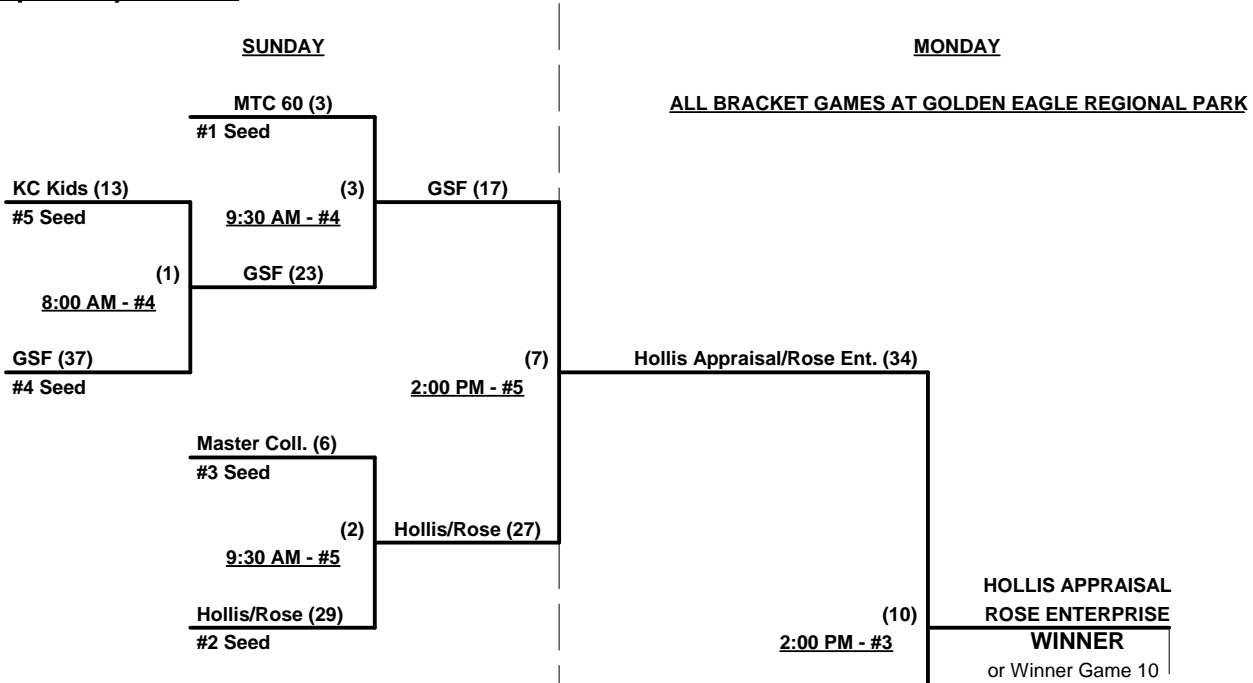

SSUSA's Rock 'n Reno Challenge Cup 2012

Reno & Sparks, Nevada
May 26 - 28, 2012

Rev. 06/08/2012

Men's 60+ Major Plus Division - 5 Teams

Championship Bracket