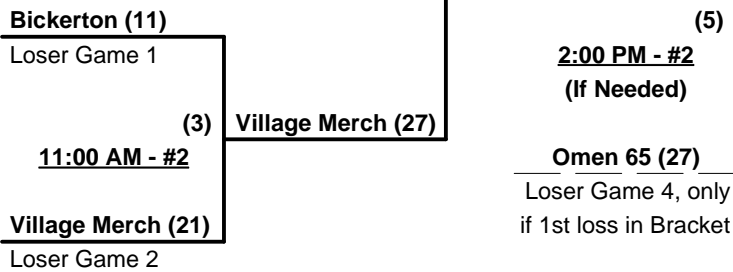

Elimination Bracket