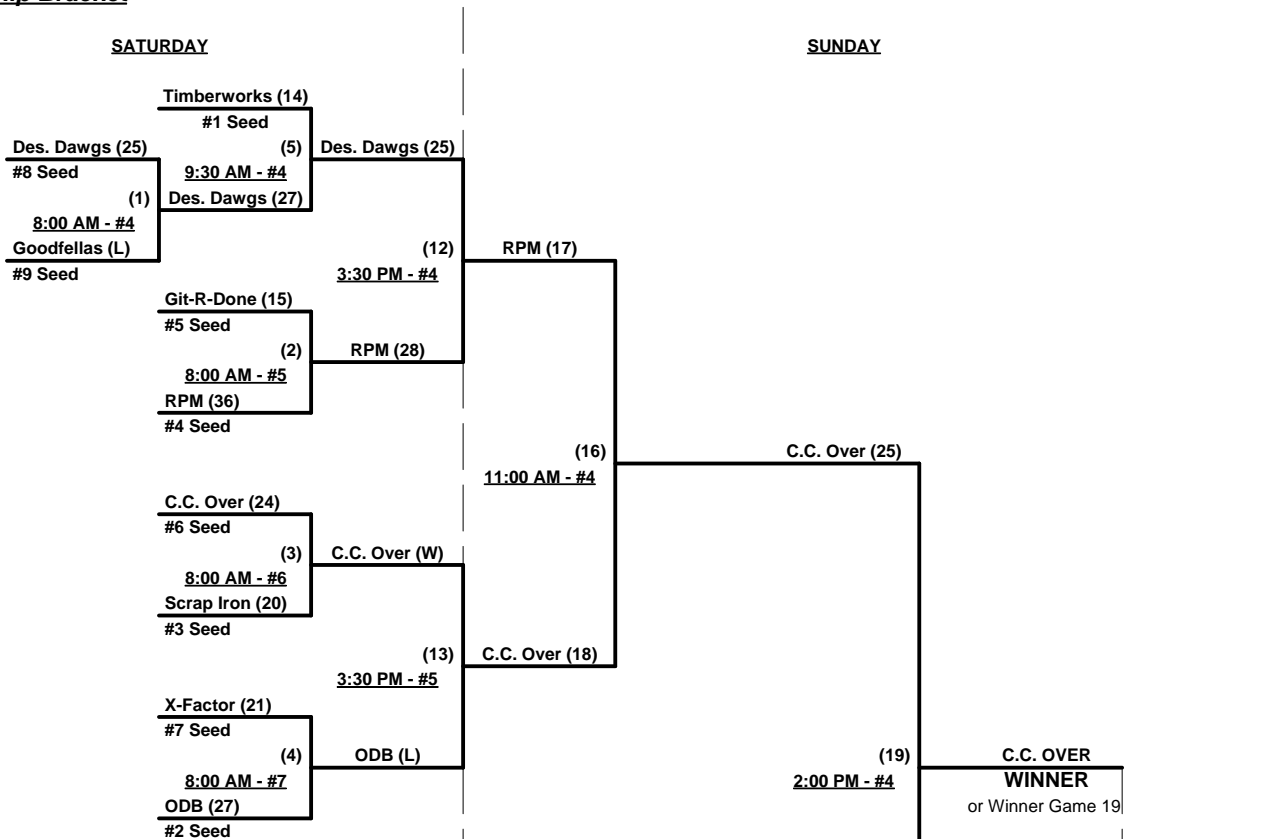

SSUSA's Rock 'n Reno Challenge Cup 2012

Reno, Sparks & Carson City, Nevada

June 1 - 3, 2012

Rev. 06/08/2012

Men's 55+ AAA Division - 9 Teams

Championship Bracket