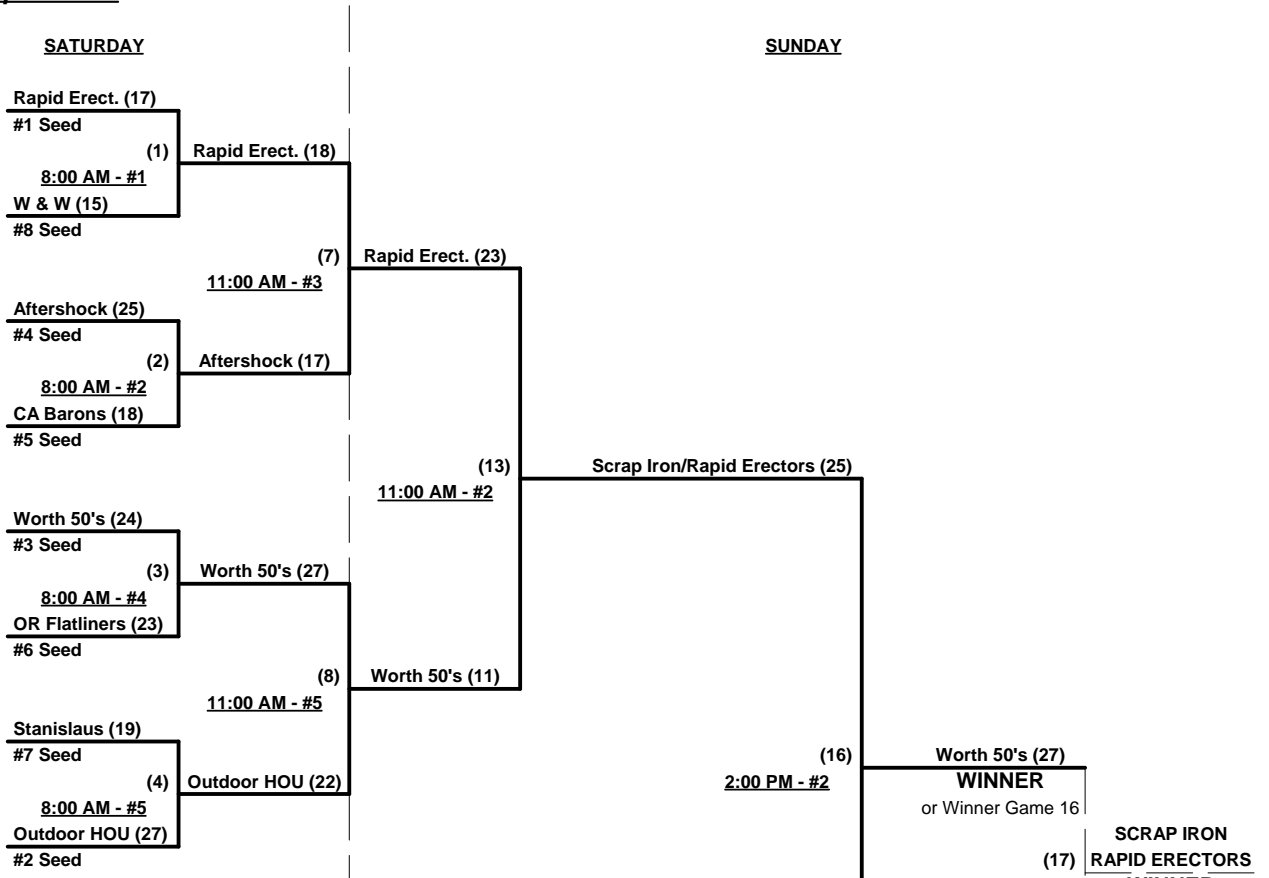

SSUSA's Rock 'n Reno Challenge Cup 2012

Reno, Sparks & Carson City, Nevada

June 1 - 3, 2012

Rev. 06/08/2012

Men's 50+ Major Division - 8 Teams

Championship Bracket