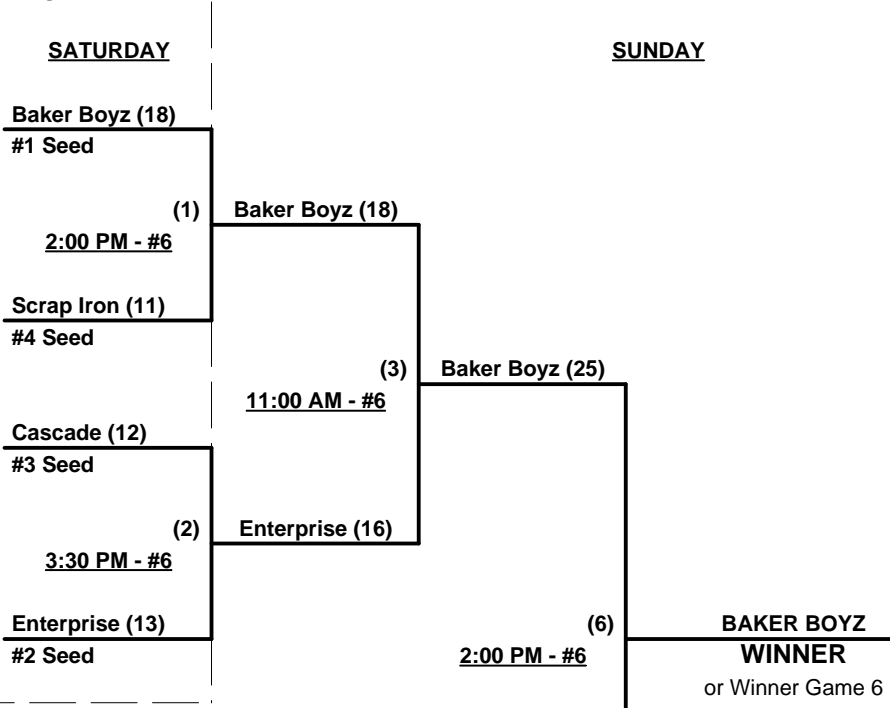

SSUSA's Rock 'n Reno Challenge Cup 2012

Reno, Sparks & Carson City, Nevada

June 1 - 3, 2012

Rev. 06/08/2012

Men's 55+ AA Division - 4 Teams

Championship Bracket