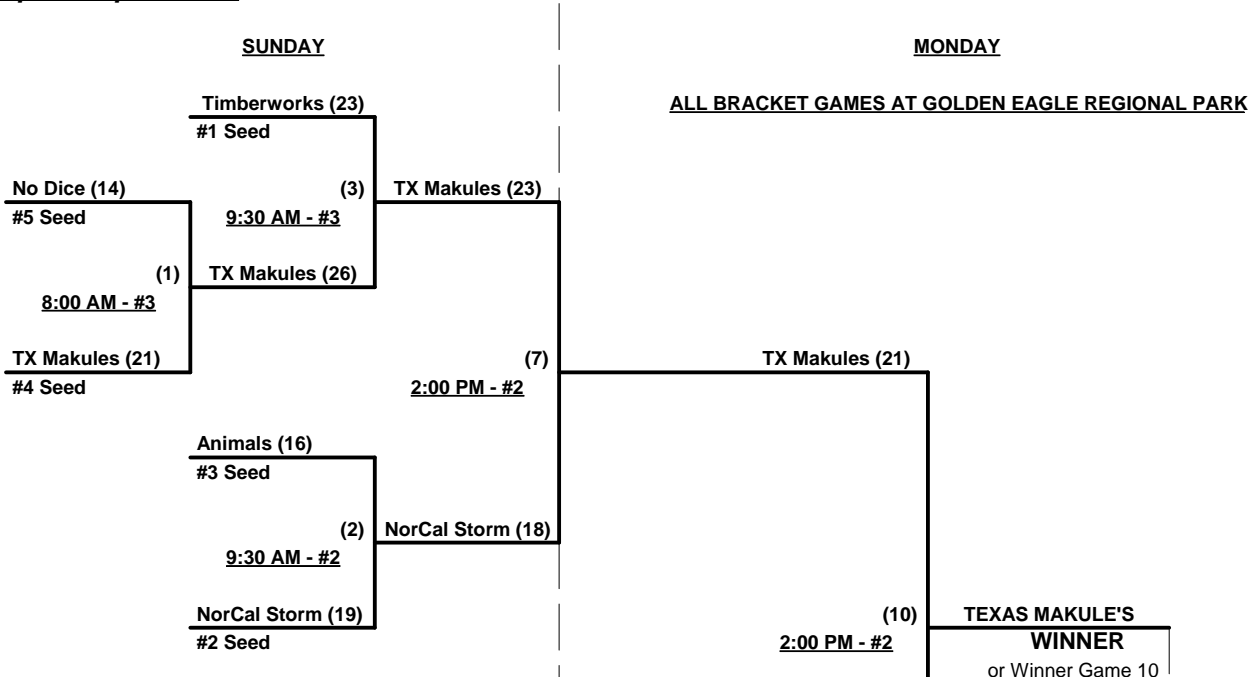

SSUSA's Rock 'n Reno Challenge Cup 2012

Reno & Sparks, Nevada

May 26 - 28, 2012

Rev. 06/08/2012

Men's 60+ Major Division - 5 Teams

Championship Bracket