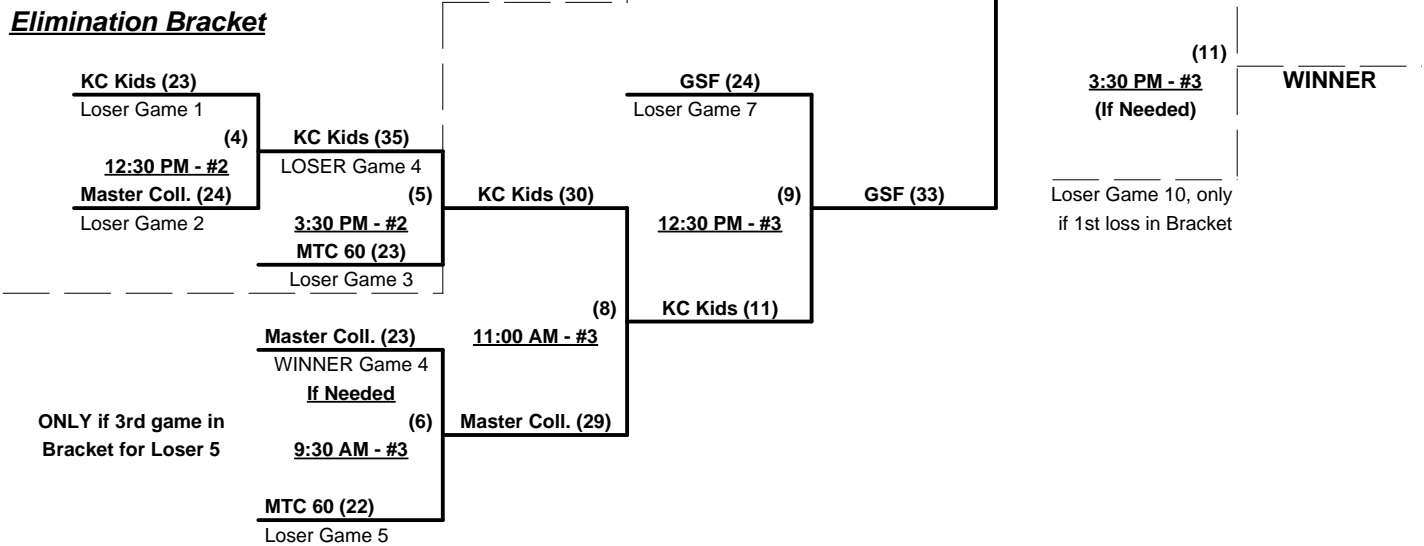

Elimination Bracket