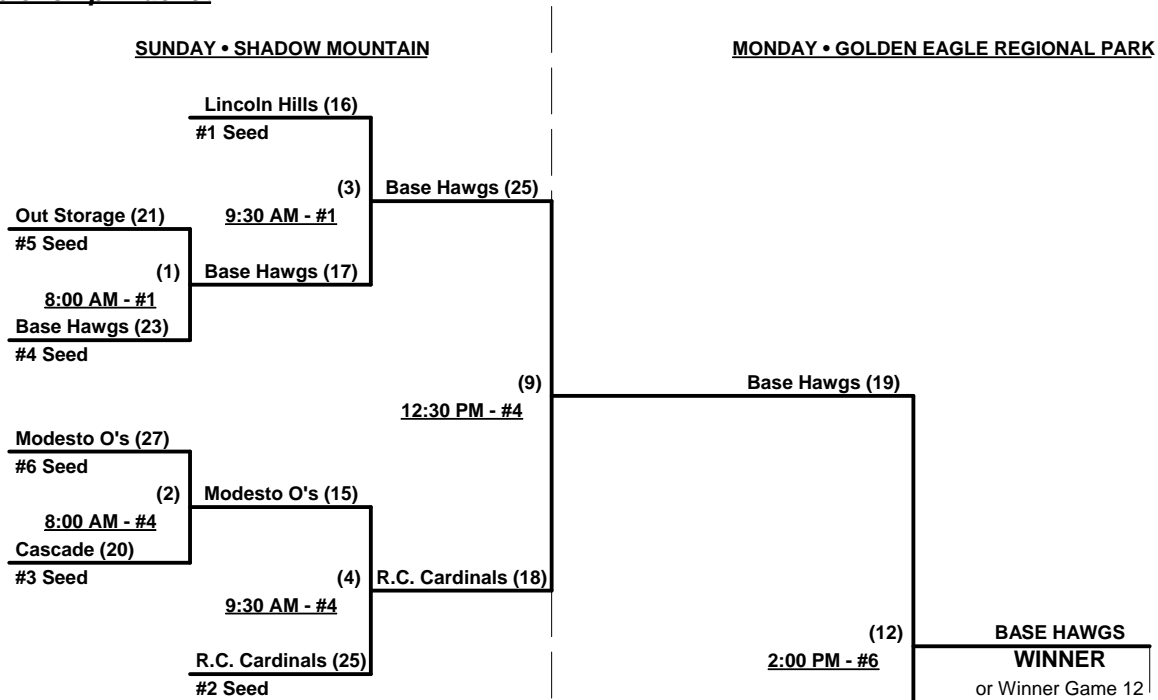

SSUSA's Rock 'n Reno Challenge Cup 2012

Reno & Sparks, Nevada

May 26 - 28, 2012

Rev. 06/08/2012

Men's 60+ AA Division - 6 Teams

Championship Bracket