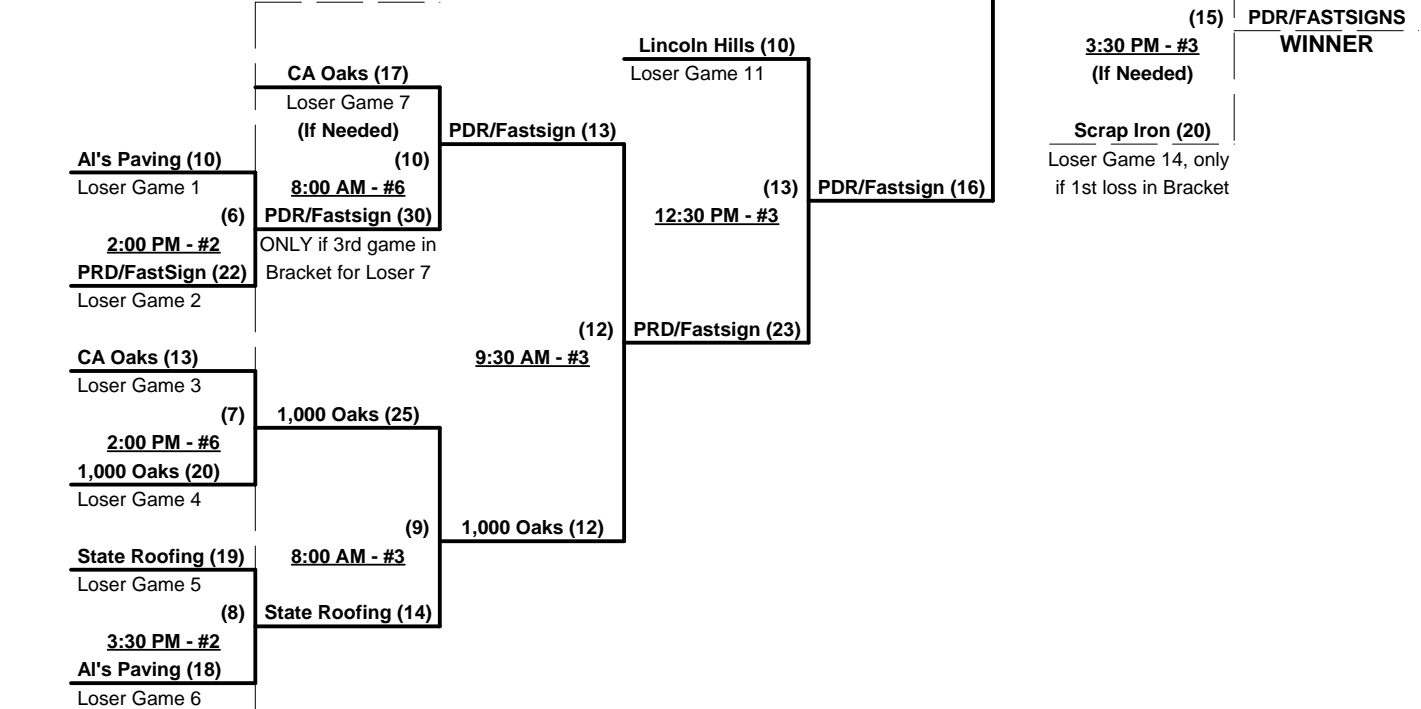

Elimination Bracket