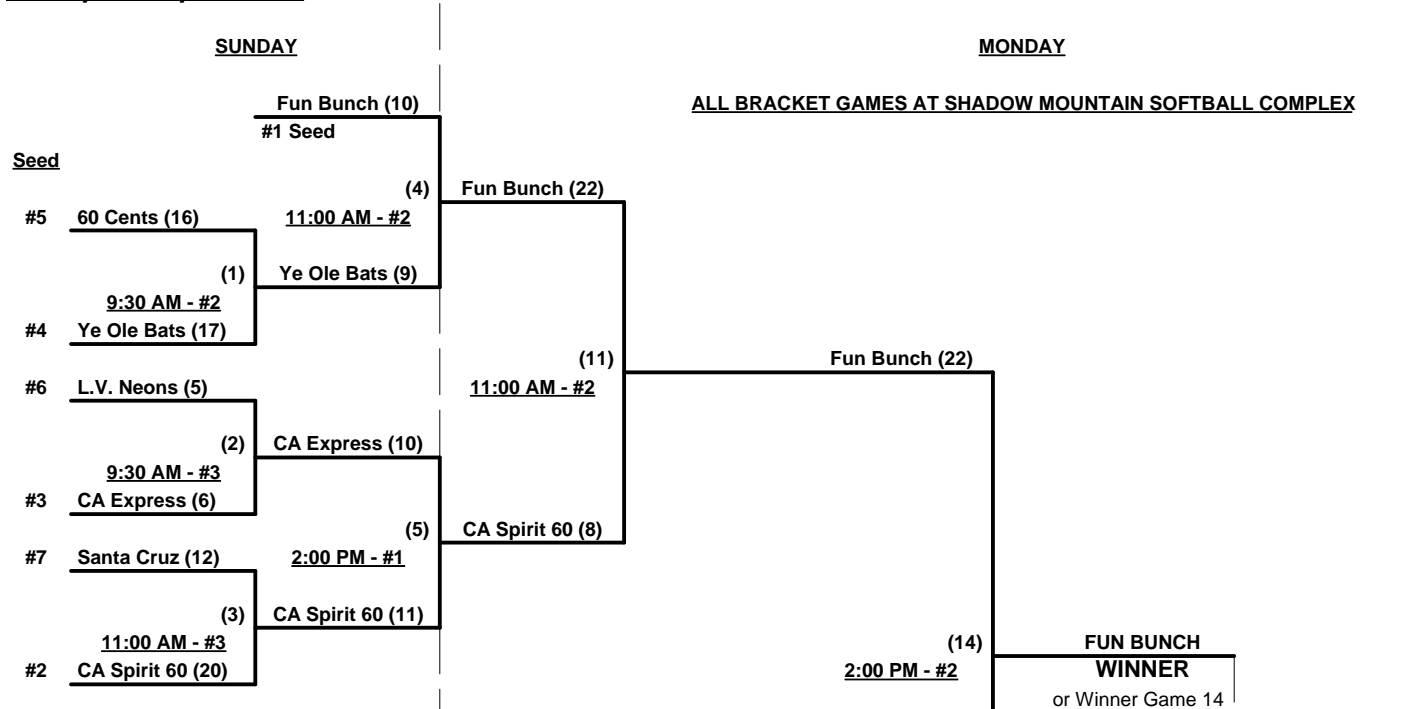

SSUSA's Rock 'n Reno Challenge Cup 2012

Reno & Sparks, Nevada

May 26 - 28, 2012

Rev. 06/08/2012

Women's 60+ Division - 7 Teams

Championship Bracket