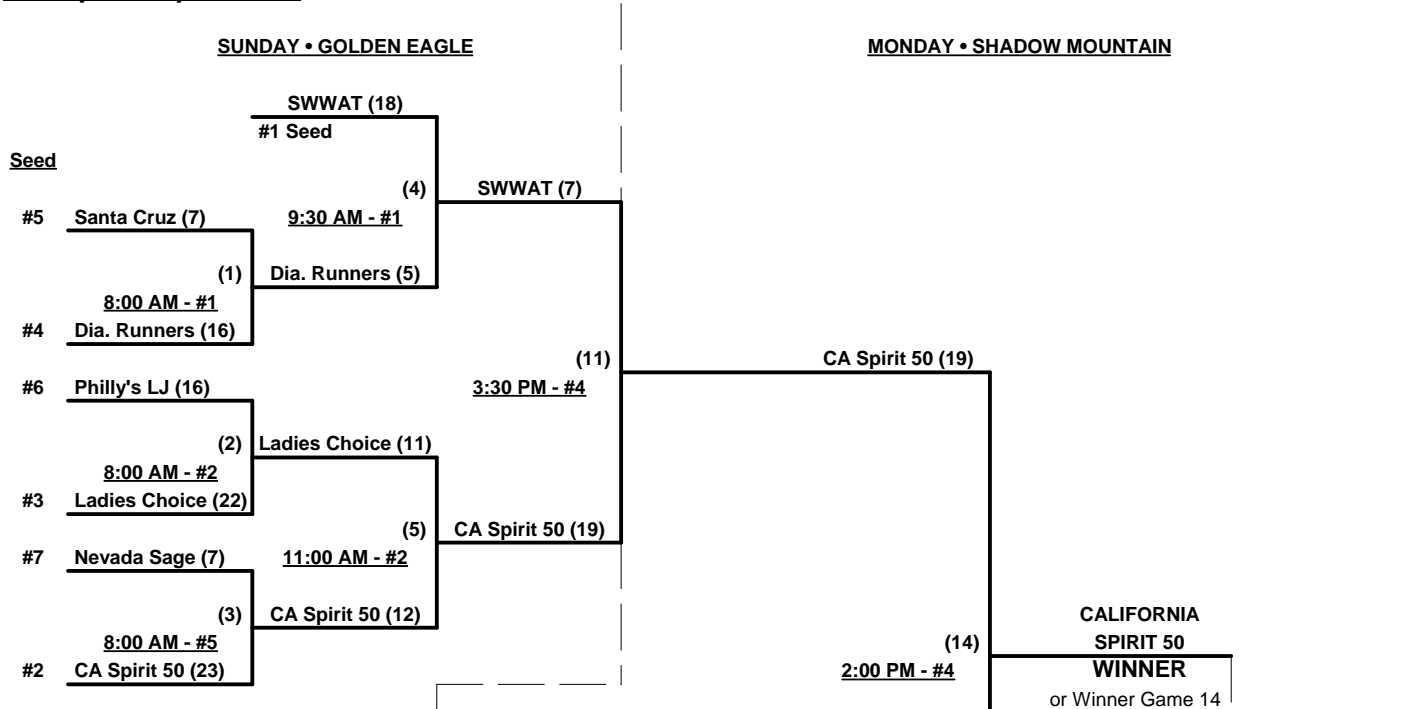

SSUSA's Rock 'n Reno Challenge Cup 2012

Reno & Sparks, Nevada May 26 - 28, 2012

Rev. 06/08/2012

Women's 50+ Division - 7 Teams

Championship Bracket