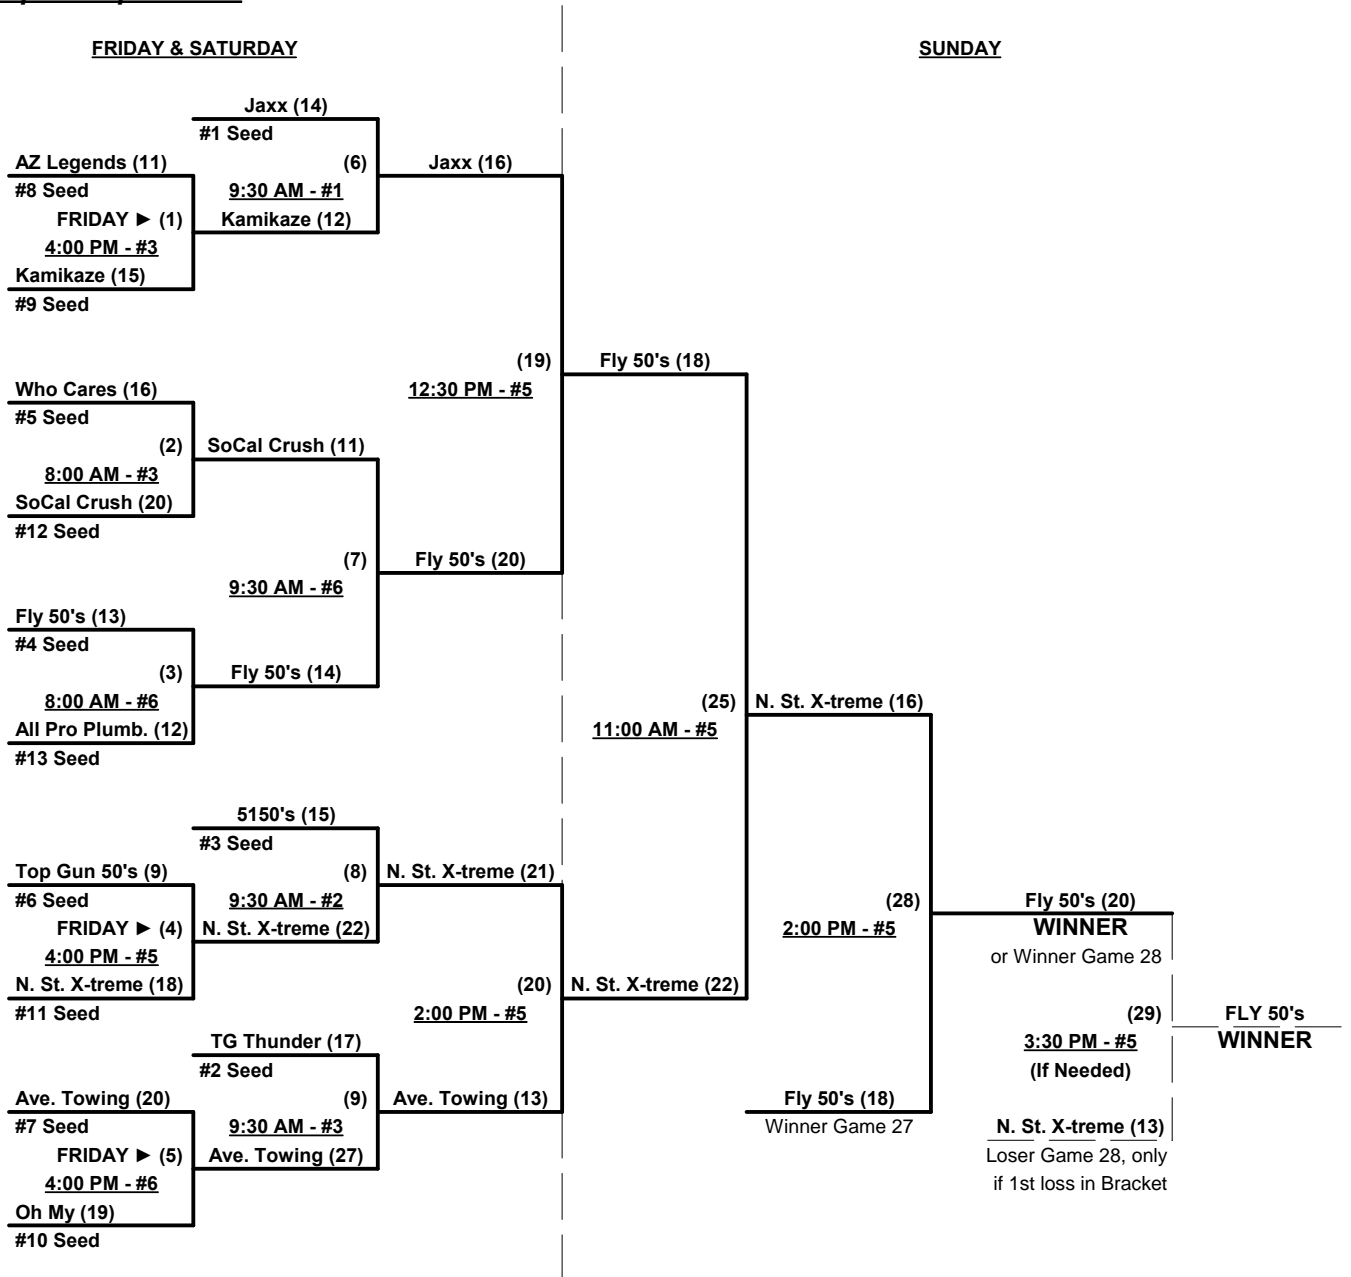

SSUSA's Rock 'n Reno Challenge Cup 2012

Reno, Sparks & Carson City, Nevada

June 1 - 3, 2012

Rev. 06/08/2012

Men's 50+ AAA Division - 13 Teams

Win	Loss		
2	0	1	5150's Softball (CA)
0	2	2	All Pro Plumbing (NV)
1	1	3	Avenue Towing (CA)
1	1	4	Arizona Legends
1	1	5	Fly 50's (ID)
2	0	6	Jaxx (UT)
1	1	7	Kamikaze (CA)

Win	Loss		
0	2	8	North State Xtreme (CA)
1	1	9	OH MY (CA)
0	2	10	Sonoma Co. Crush (CA)
1	1	11	Top Gun 50's (CA)
2	0	12	Top Gun Thunder (CA)
1	1	13	Who Cares (CA)

Friday - June 1, 2012 - Golden Eagle Regional Park Softball Complex • Sparks

Time	#	Runs	Team Name	Field	#	Runs	Team Name
8:30 AM	6	13	Jaxx (UT)	1	10	10	Sonoma Co. Crush (CA)
8:30 AM	1	23	5150's Softball (CA)	3	4	14	Arizona Legends
8:30 AM	13	26	Who Cares (CA)	4	7	10	Kamikaze (CA)
8:30 AM	2	19	All Pro Plumbing (NV)	6	9	20	OH MY (CA)
10:00 AM	10	15	Sonoma Co. Crush (CA)	1	12	25	Top Gun Thunder (CA)
10:00 AM	4	21	Arizona Legends	3	13	15	Who Cares (CA)
10:00 AM	7	22	Kamikaze (CA)	4	2	18	All Pro Plumbing (NV)
10:00 AM	3	20	Avenue Towing (CA)	5	5	14	Fly 50's (ID)
10:00 AM	9	23	OH MY (CA)	6	1	29	5150's Softball (CA)
11:30 AM	8	13	North State Xtreme (CA)	4	11	23	Top Gun 50's (CA)
11:30 AM	12	20	Top Gun Thunder (CA)	5	3	18	Avenue Towing (CA)
1:00 PM	11	5	Top Gun 50's (CA)	4	6	18	Jaxx (UT)
1:00 PM	5	10	Fly 50's (ID)	5	8	8	North State Xtreme (CA)

Seeding for 50-AAA Three-game-guarantee Bracket commencing FRIDAY afternoon • See bracket for details

Format: Two (2) game Round Robin to seed 50-AAA Three-game-guarantee Bracket

Home Runs - AAA = 3 per team per game, 1-up, Walks

NOTE SSUSA Official Rulebook §9.5 (Retrieving Home Run Balls) will be strictly enforced.

Run Rules - 5 runs per ½ inning at bat (except open inning)

Time Limits - RR = 65 + open inn. • Bracket = 70 + open inn. • Championship game(s) = 7 innings full

Tie Breakers - Head to head (in full RR only), least runs allowed, run differential, coin toss

Schedule Subject to Change at Discretion of Tournament and Field Directors

SSUSA's Rock 'n Reno Challenge Cup 2012

Reno, Sparks & Carson City, Nevada

June 1 - 3, 2012

Rev. 06/08/2012

Men's 50+ AAA Division - 13 Teams

Championship Bracket