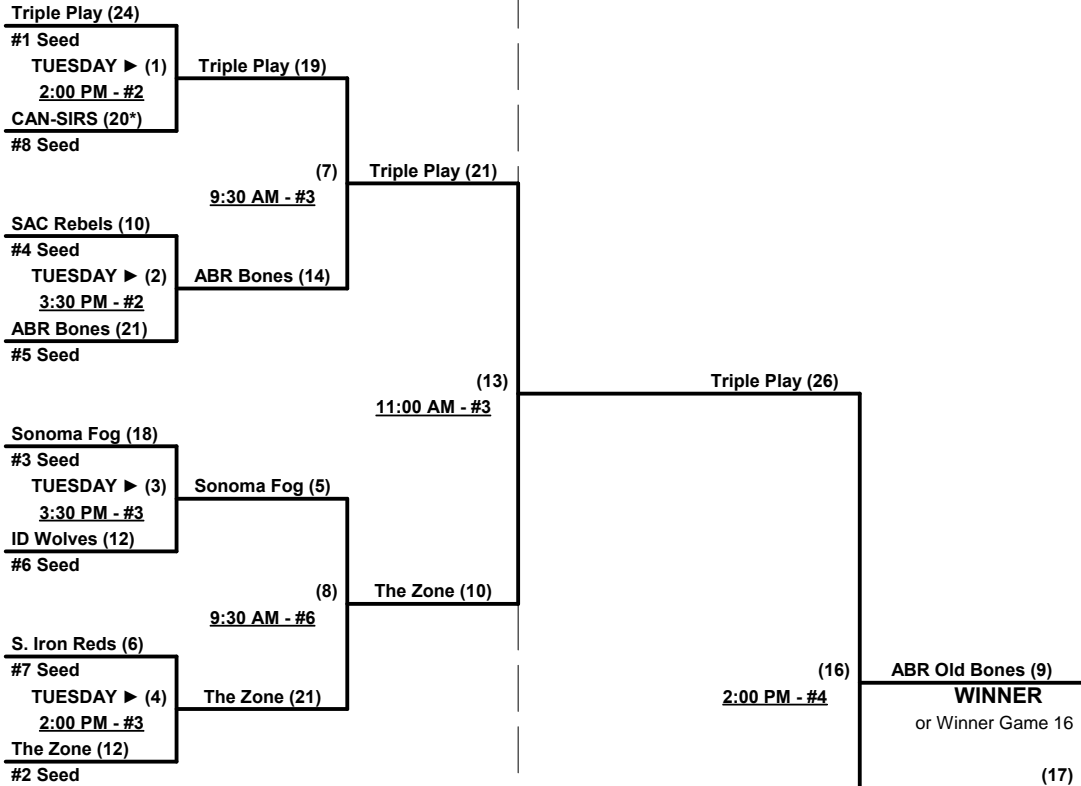

#### Championship Bracket

TUESDAY • SHADOW & WEDNESDAY • GOLDEN EAGLE

THURSDAY • SHADOW MOUNTAIN