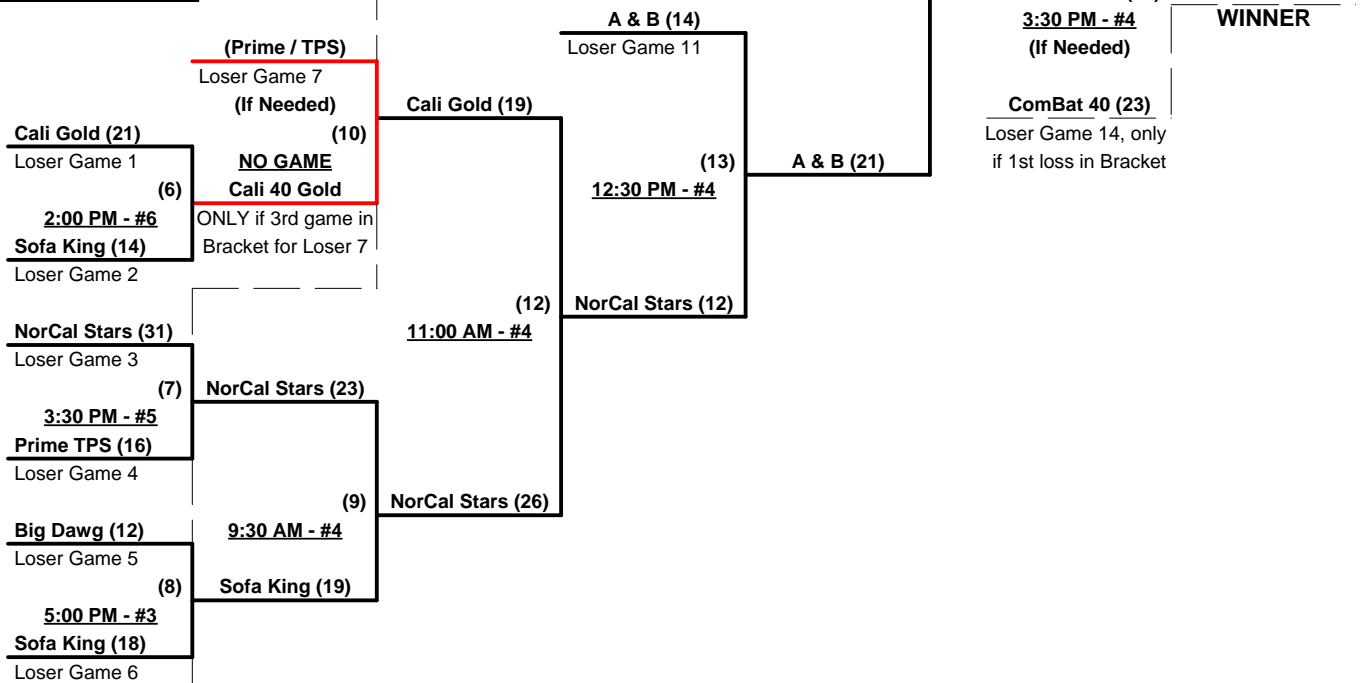

Elimination Bracket