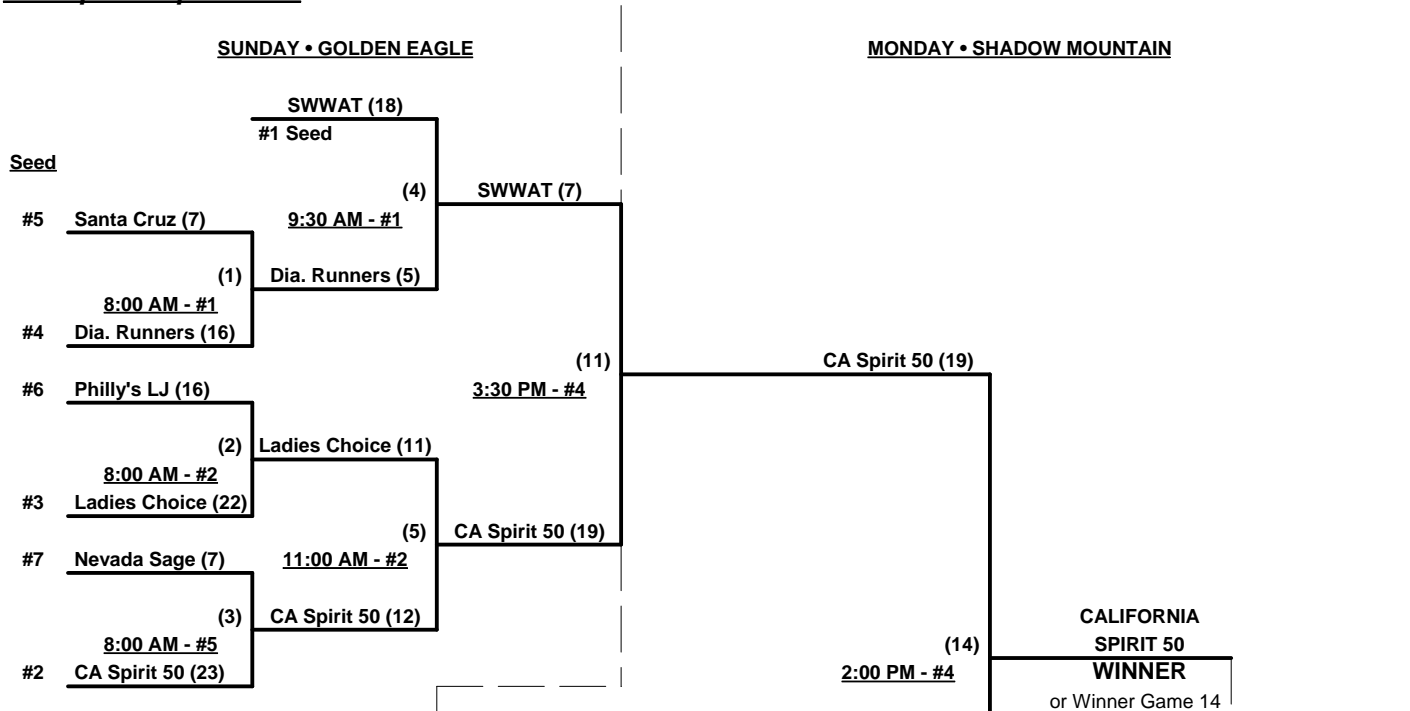

SSUSA's Rock 'n Reno Challenge Cup 2012

Reno & Sparks, Nevada May 26 - 28, 2012

Rev. 06/08/2012

Women's 50+ Division - 7 Teams

Championship Bracket