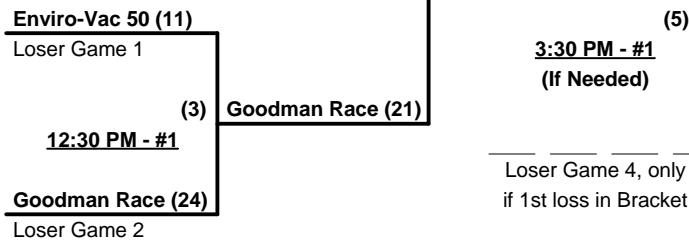

Elimination Bracket