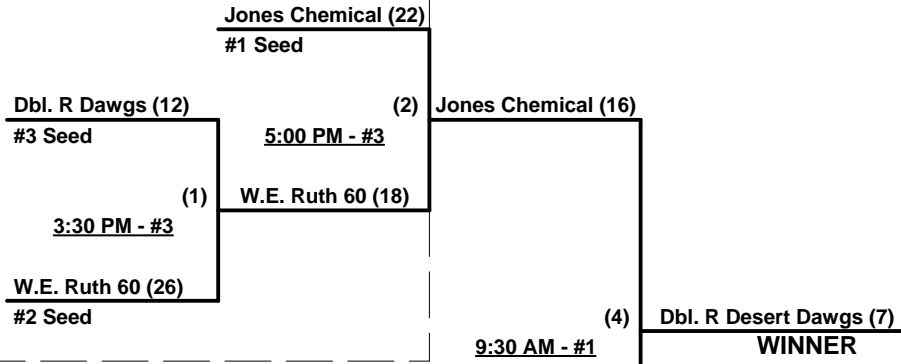

Jim Sherman Memorial Northwest Championships 2012
Lacey, Washington
June 22 - 24, 2012

Rev. 06/24/2012

Men's 55/60+ Gold Division - 3 Teams

Championship Bracket

SATURDAY

SUNDAY

Elimination Bracket