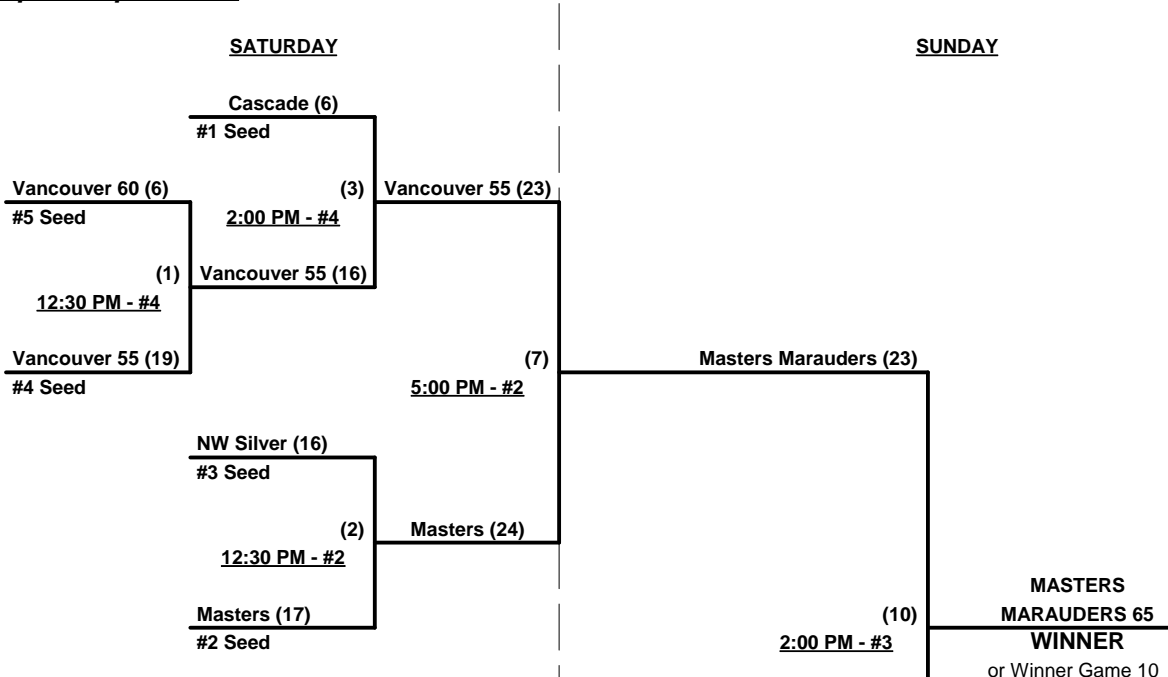

Jim Sherman Memorial Northwest Championships 2012

Lacey, Washington

June 22 - 24, 2012

Rev. 06/24/2012

Men's 55/60/65+ Silver Division - 5 Teams

Championship Bracket