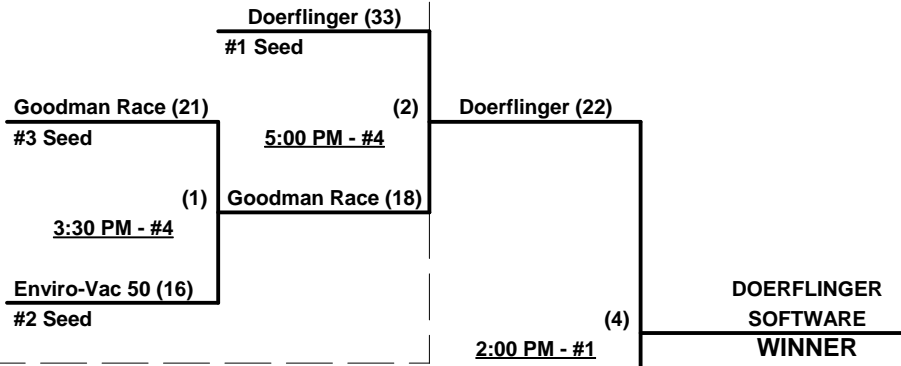

Jim Sherman Memorial Northwest Championships 2012
Lacey, Washington
June 22 - 24, 2012

Rev. 06/24/2012

Men's 50/55+ Major Division - 3 Teams

Championship Bracket

SATURDAY

SUNDAY