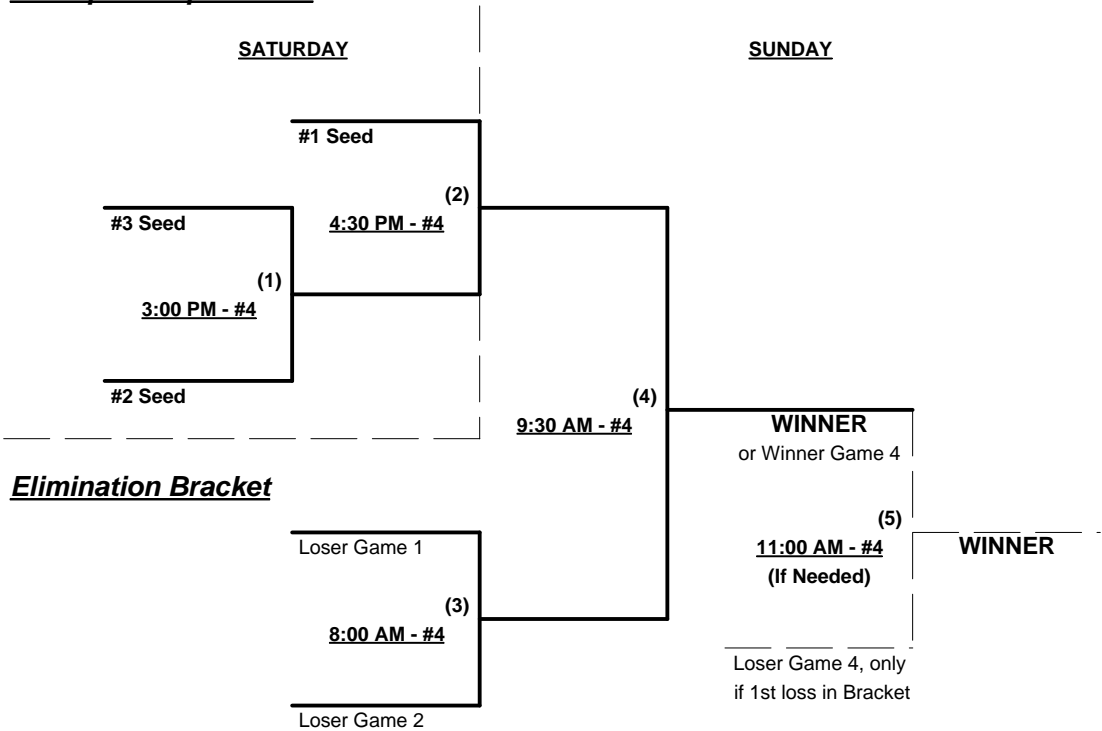

SSUSA's Northeast Championships 2012

Syracuse, New York
September 7 - 9, 2012

Rev. 08/30/2012

Men's 55+ AAA Division - 3 Teams

Championship Bracket