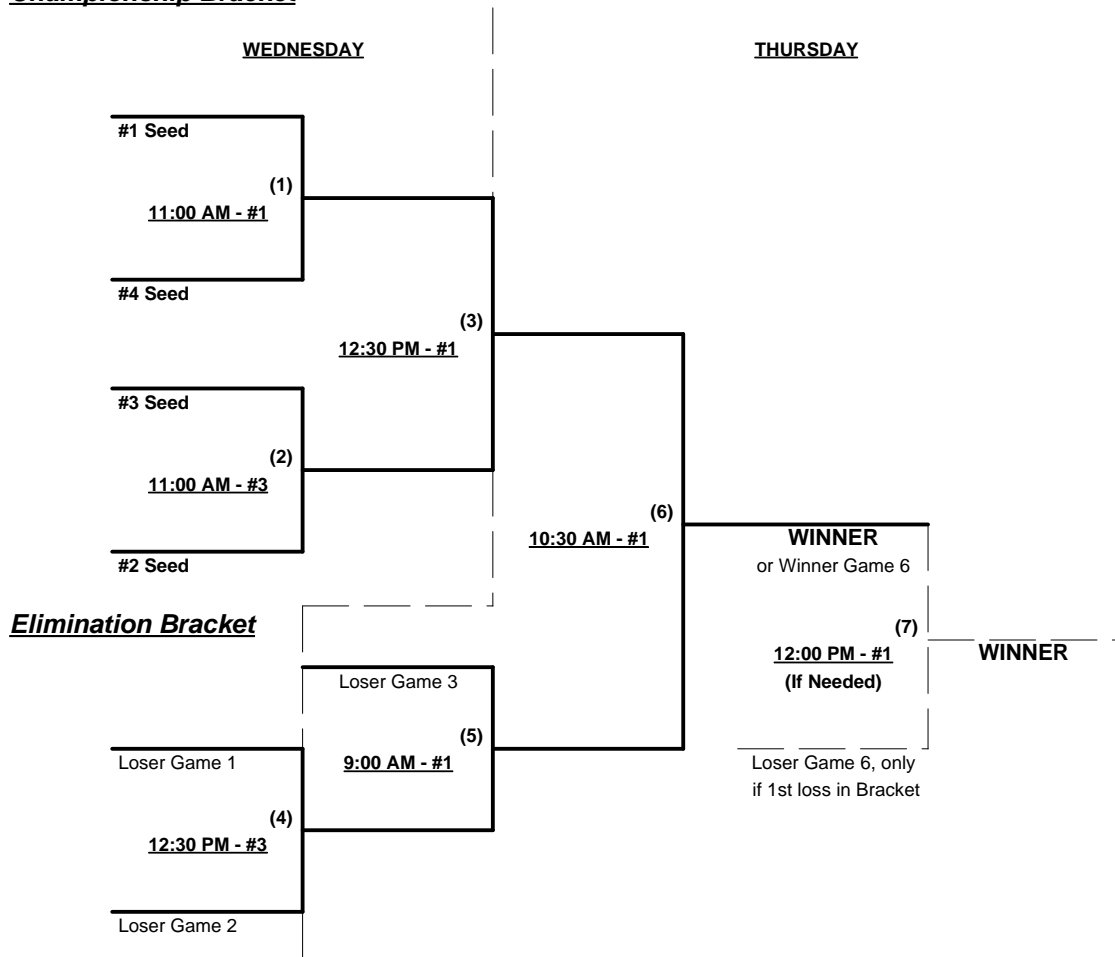

Men's 70+ AAA Division - 2 Teams

Championship Bracket