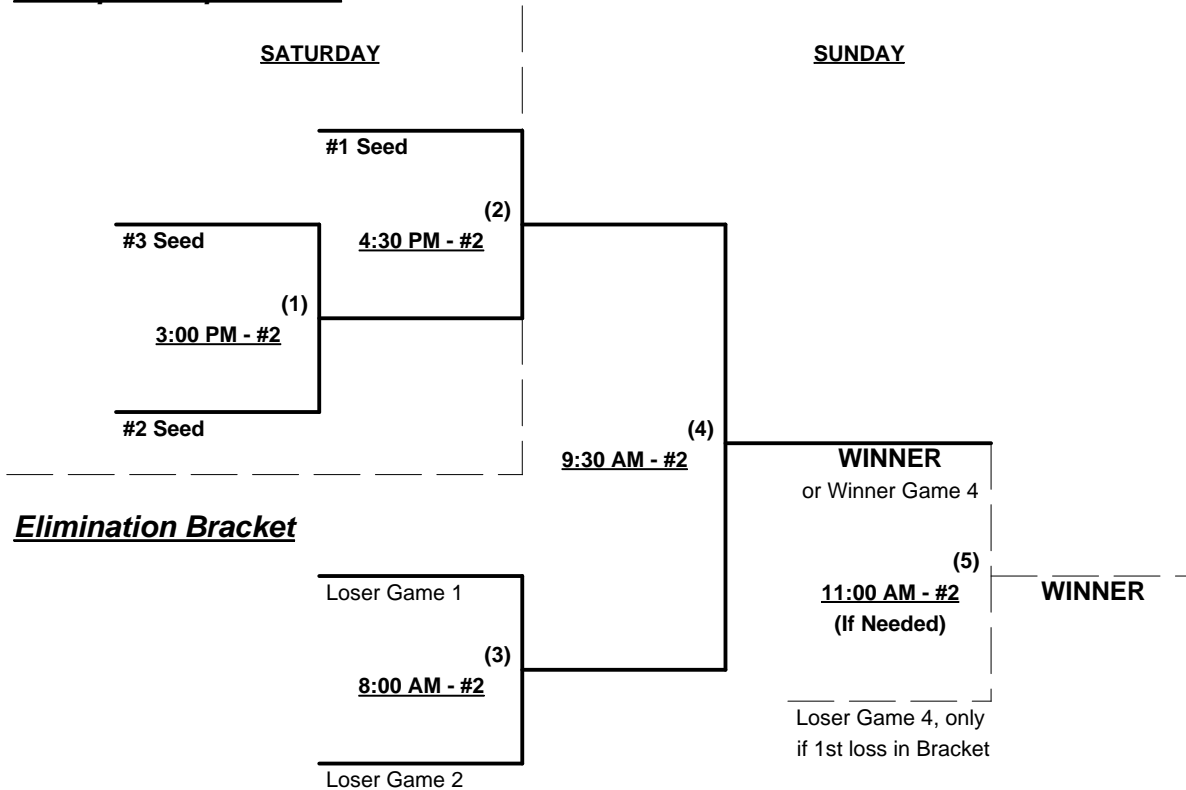

Men's 60+ AA Division - 3 Teams

Championship Bracket