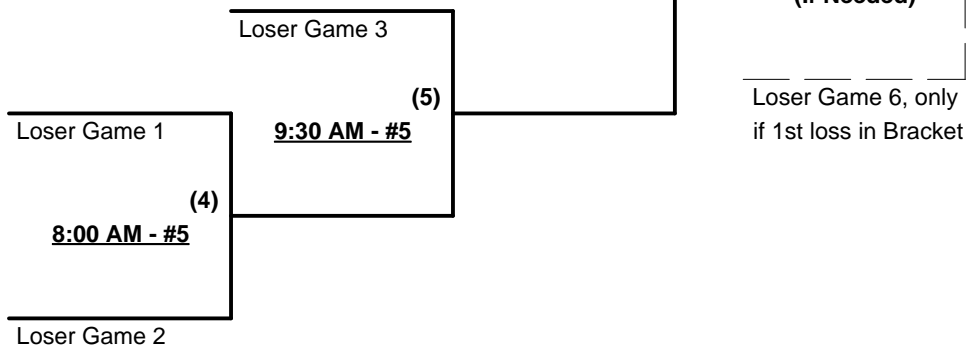

SSUSA's Northeast Championships 2012

Syracuse, New York

September 7 - 9, 2012

Rev. 08/30/2012

Men's 50+ Platinum Division - 4 Teams

Championship Bracket

Elimination Bracket