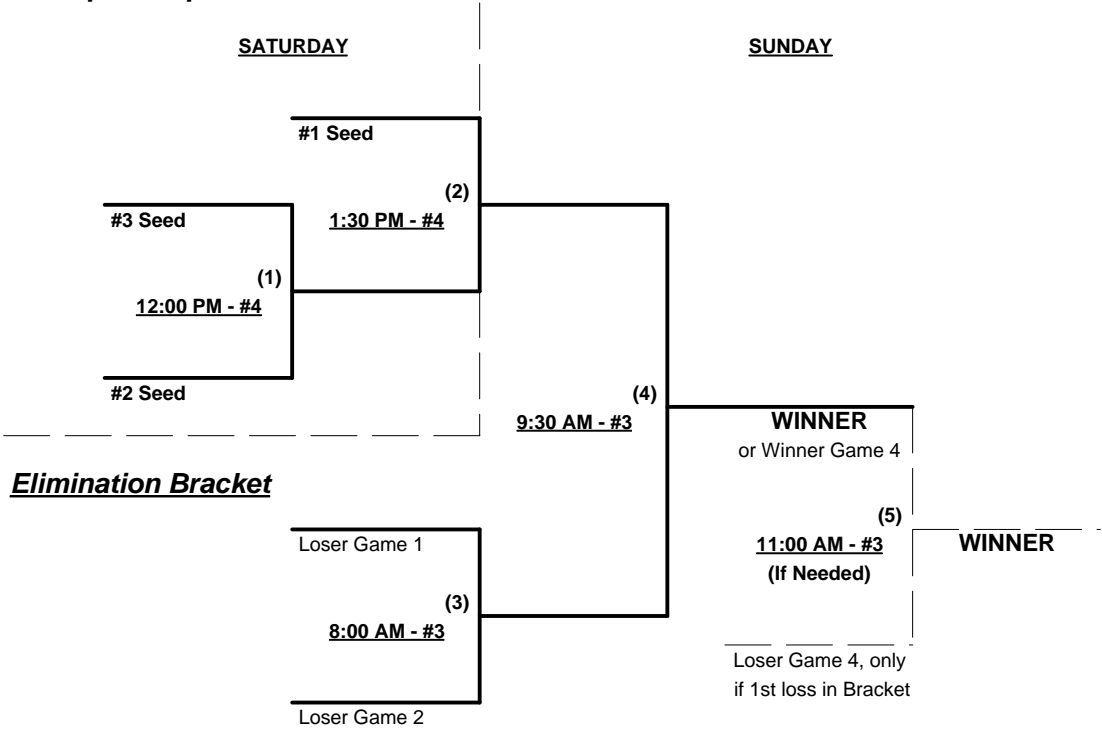

SSUSA's Northeast Championships 2012

Syracuse, New York September 7 - 9, 2012

Rev. 08/30/2012

Men's 50+ AAA Division - 3 Teams

Championship Bracket