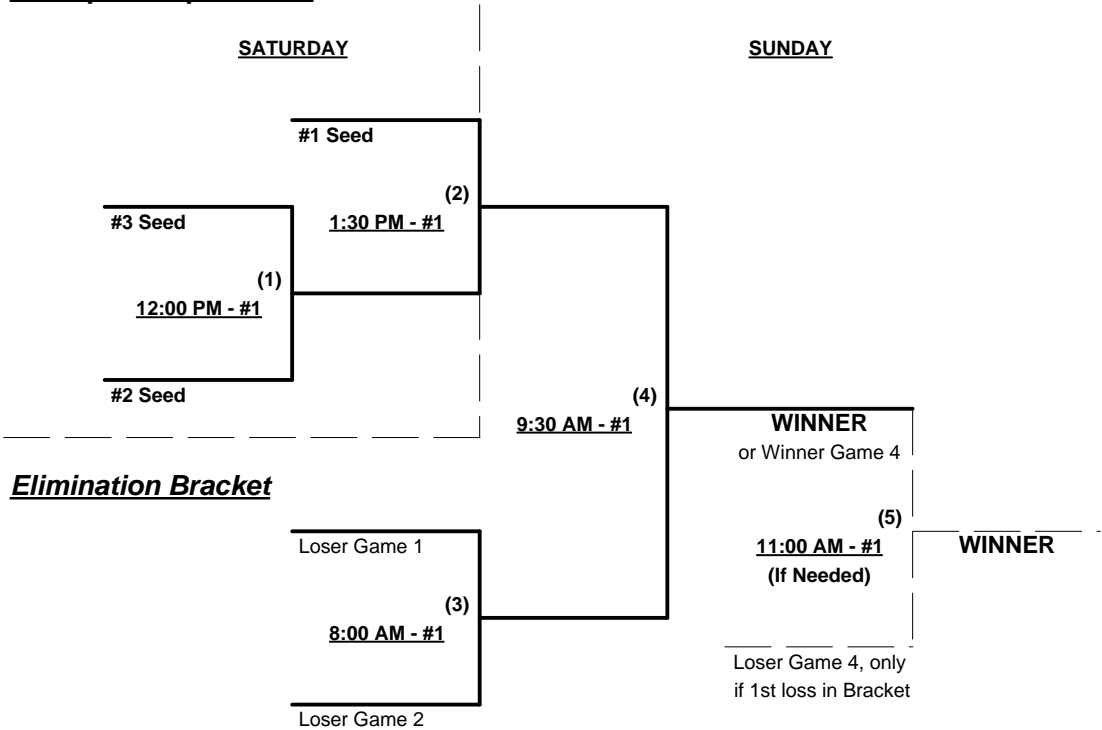

Men's 55+ Major Division - 3 Teams

Championship Bracket