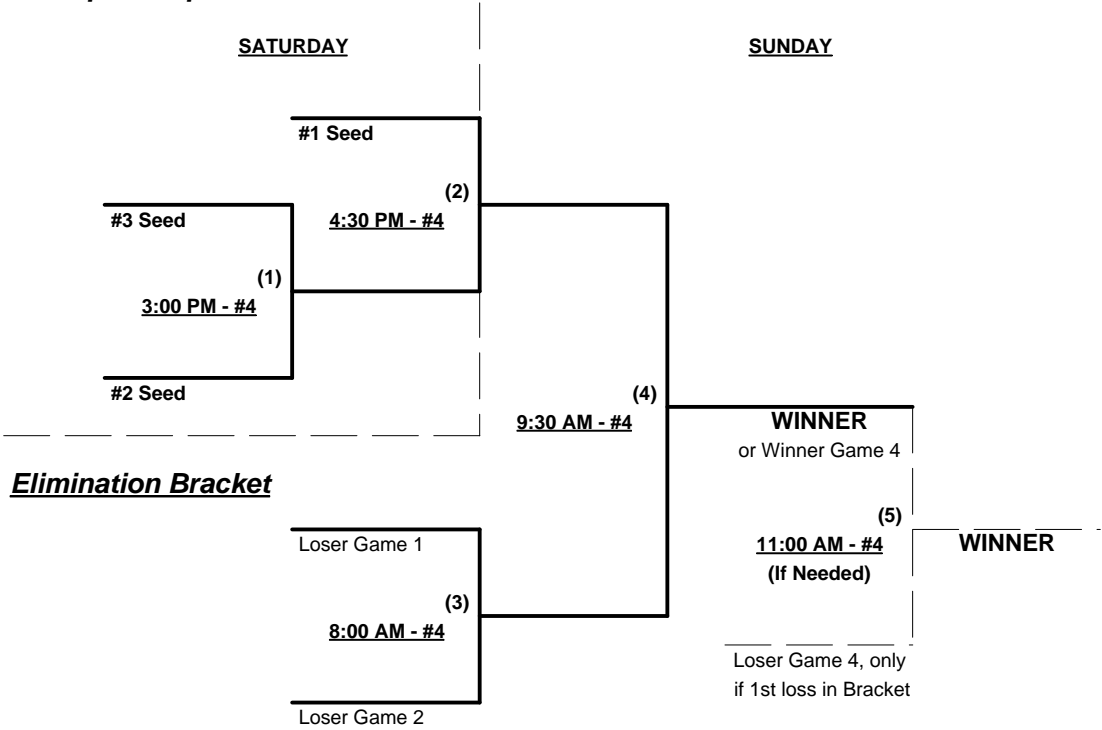

SSUSA's Northeast Championships 2012

Syracuse, New York
September 7 - 9, 2012

Rev. 08/30/2012

Men's 55+ AAA Division - 3 Teams

Championship Bracket