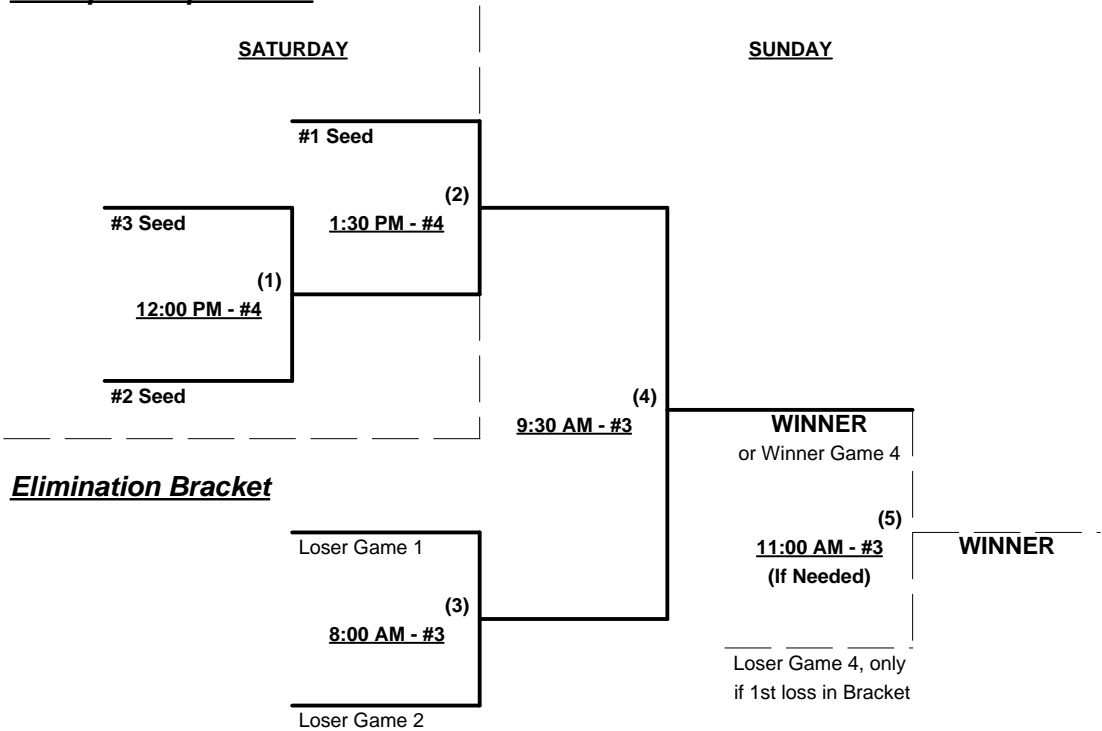

SSUSA's Northeast Championships 2012

Syracuse, New York September 7 - 9, 2012

Rev. 08/30/2012

Men's 50+ AAA Division - 3 Teams

Championship Bracket