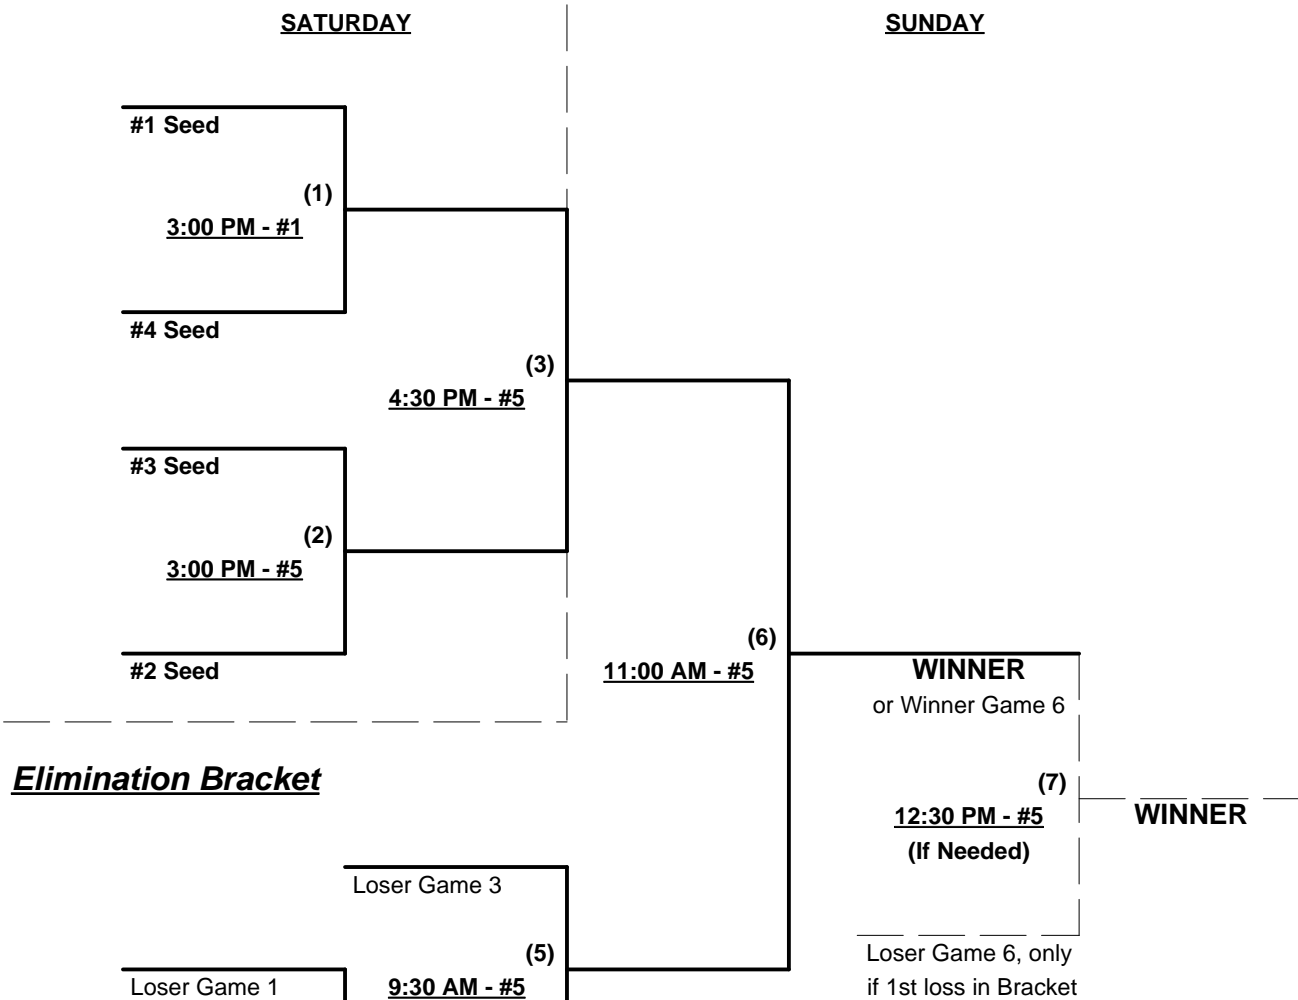

Men's 50+ Platinum Division - 4 Teams

Championship Bracket