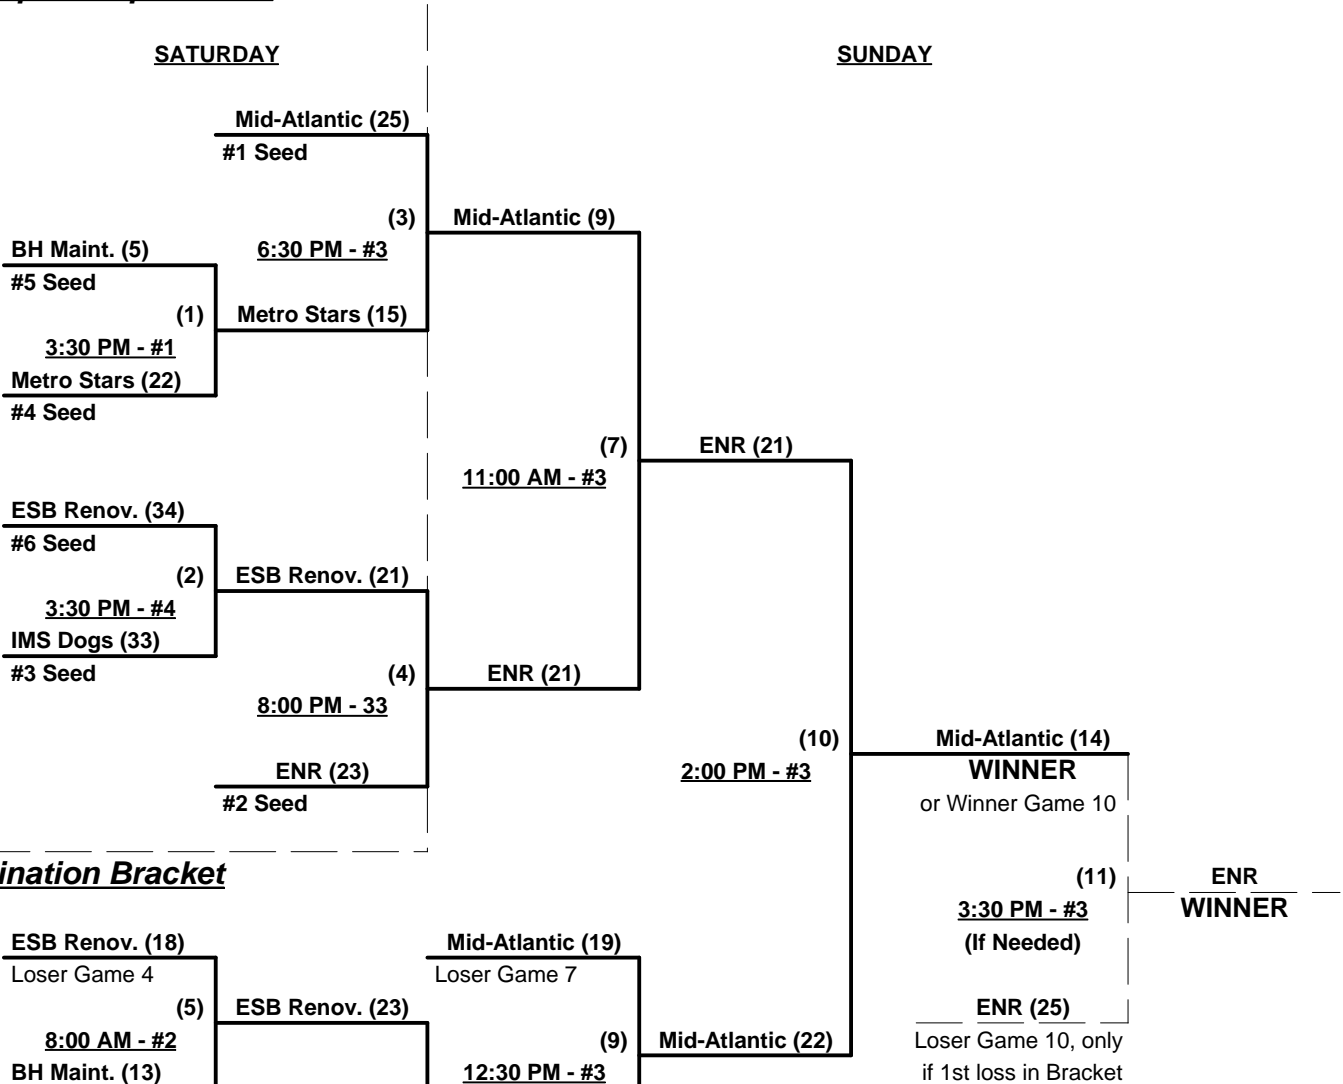

SSUSA's Atlantic Coast Championships 2012

Loudoun County, Virginia

May 18 - 20, 2012

Rev. 05/22/2012

Men's 50+ Major Division - 6 Teams

Championship Bracket

Elimination Bracket

SSUSA's Atlantic Coast Championships 2012

Loudoun County, Virginia

May 18 - 20, 2012

Rev. 05/22/2012

Men's 50+ AAA Division - 10 Teams

<u>Win</u>	<u>Loss</u>		<u>Win</u>	<u>Loss</u>	
2	0	1	0	2	6
1	1	2	0	2	7
2	0	3	0	2	8
0	2	4	2	0	9
2	0	5	1	1	10

Friday - May 18, 2012 - Potomack Lakes Sportsplex • Sterling

Time	#	Runs	Team Name	Field	#	Runs	Team Name
8:00 AM	3	29	Eagle Tile/Who's on 1st (MD)	1	8	28	Phoenix Tube (NJ)
8:00 AM	6	26	Munchbox 50's (MD)	4	9	29	Pill & Pill 50's (WV)
9:30 AM	8	9	Phoenix Tube (NJ)	1	5	15	Maryland Cougars
9:30 AM	9	15	Pill & Pill 50's (WV)	4	4	11	ILA Fifty Plus (VA)
11:00 AM	5	25	Maryland Cougars	1	7	18	Pacs Softball (VA)
11:00 AM	2	21	Diamond Resorts Int'l (VA)	2	6	13	Munchbox 50's (MD)
11:00 AM	4	13	ILA Fifty Plus (VA)	4	3	29	Eagle Tile/Who's on 1st (MD)
12:30 PM	7	12	Pacs Softball (VA)	1	1	27	Chesterfield Classics (VA)
12:30 PM	10	21	Rhino Linings/Aqua (PA)	2	2	15	Diamond Resorts Int'l (VA)
2:00 PM	1	24	Chesterfield Classics (VA)	1	10	23	Rhino Linings/Aqua (PA)

Seeding for 50-AAA Three-game-guarantee Bracket commencing FRIDAY afternoon - See Bracket for details

Format: Two (2) game Round Robin to seed 50-AAA Three-game-guarantee Bracket

Home Runs - AAA Rule = 3 per team per game, 1-up, Walks

NOTE SSUSA Official Rulebook §9.5 (Retrieving Home Run Balls) will be strictly enforced.

Time Limits - RR = 65 + open inn. • Bracket = 70 + open inn. • Championship game(s) = 7 innings full

Tie Breakers - Head to head (in full RR only), least runs allowed, run differential, coin toss

Schedule Subject to Change at Discretion of Tournament and Field Directors