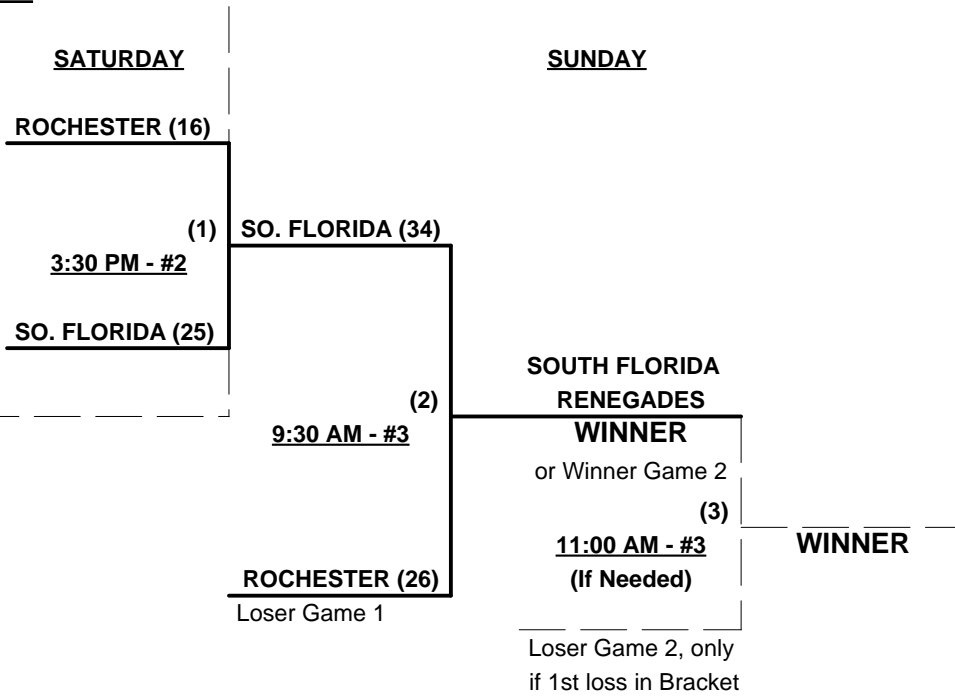

Men's 50+ Major Plus Division - 2 Teams

Championship Bracket