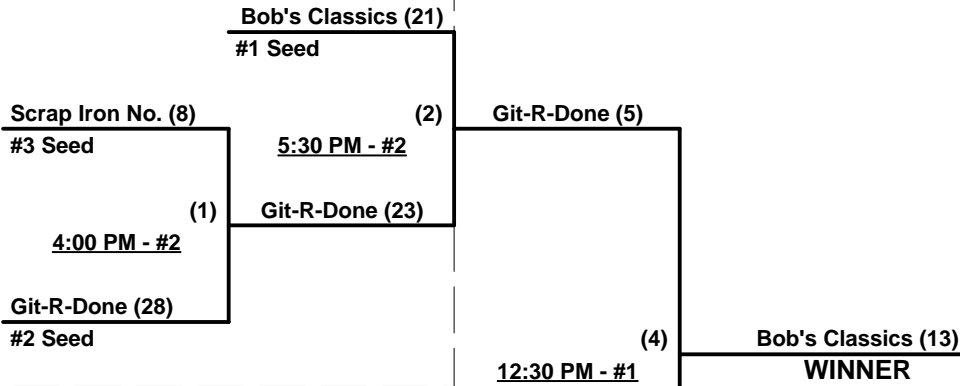

SSUSA's Western National Championships 2011
Yolo County, California
July 15 - 17, 2011

Rev. 07/17/2011

Men's 50/55+ AA Division - 3 Teams

Championship Bracket

SATURDAY

SUNDAY