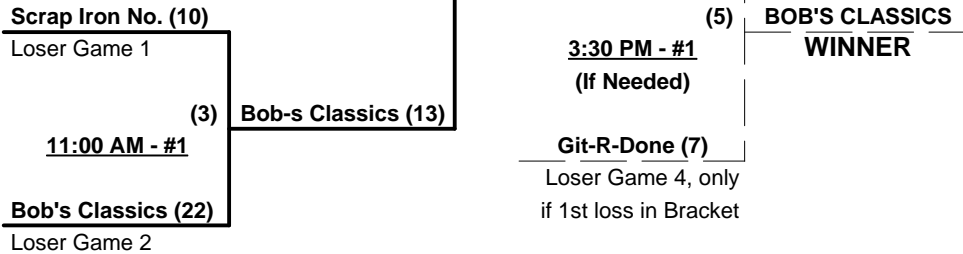

Elimination Bracket

§ Scrap Iron 50 Northern GIVES 5-Run OR 11-Defensive-Player equalizer in ALL bracket games