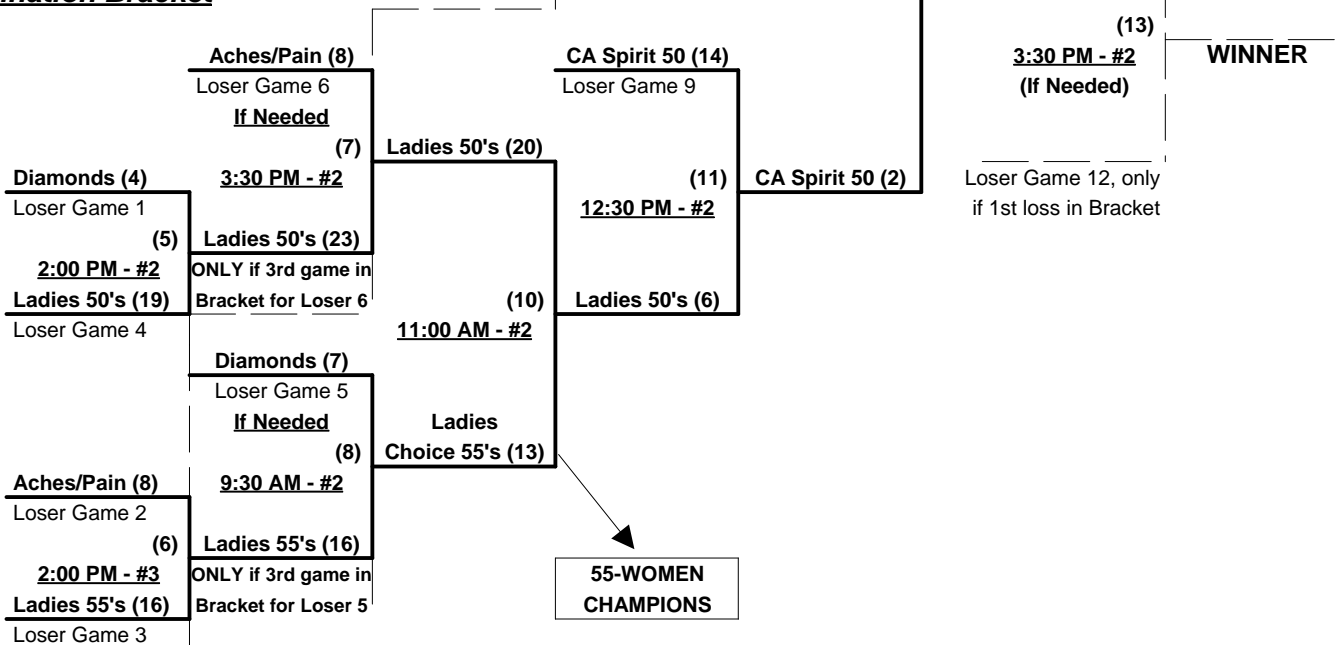

Elimination Bracket

§ Women's 55+ Teams RECEIVE 5-Run Equalizer in ALL bracket games vs. Women's 50+ Teams