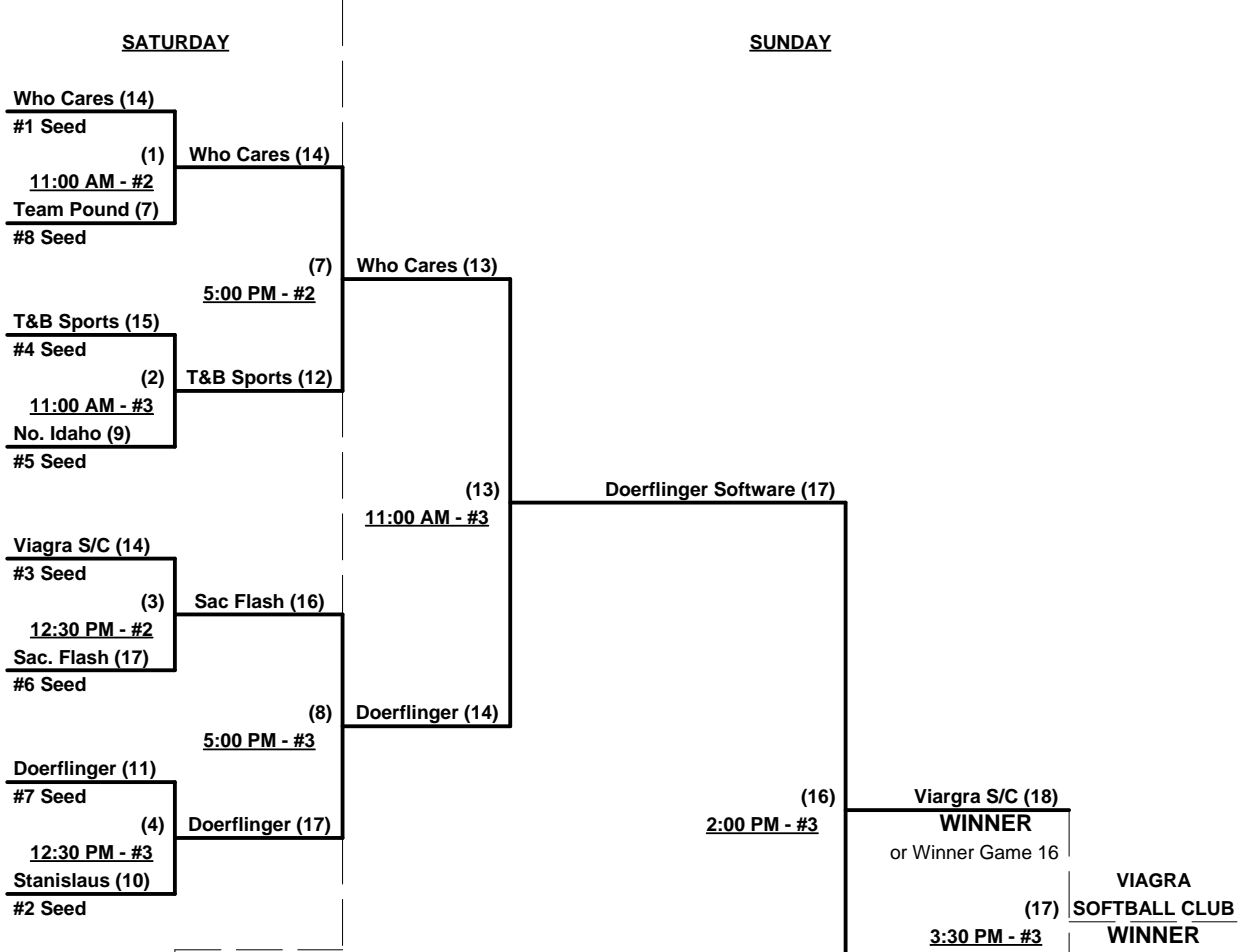

SSUSA's Western National Championships 2011

Yolo County, California

July 15 - 17, 2011

Rev. 07/17/2011

Men's 50+ AAA Division - 8 Teams

Championship Bracket