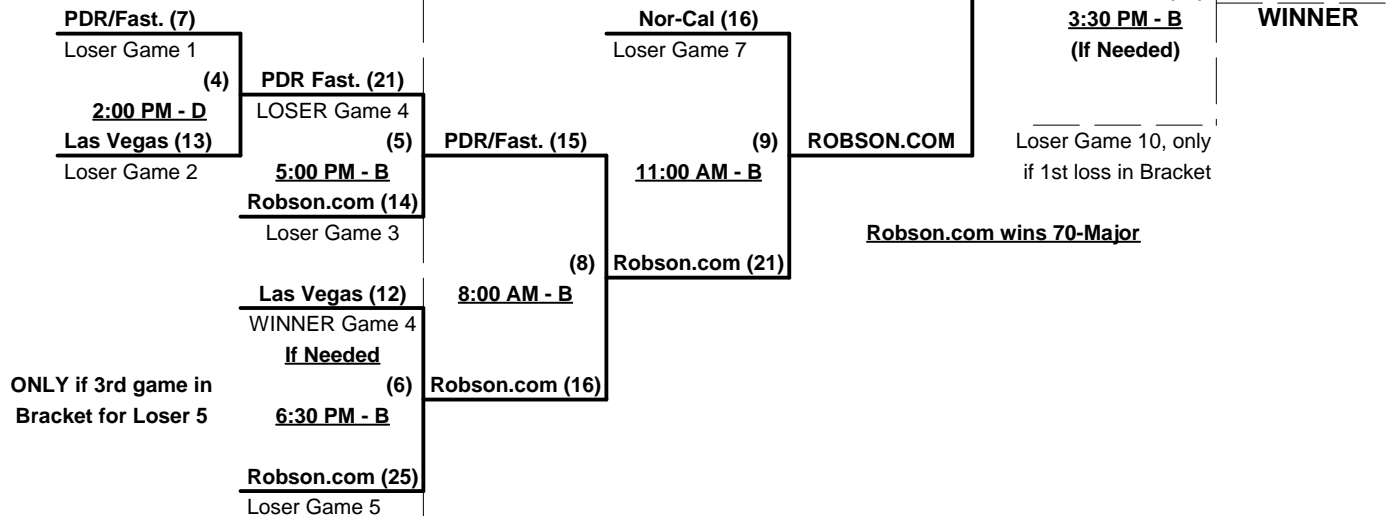

Elimination Bracket

§ Nor-Cal Renegades and Robson.com RECEIVE 5-Run equalizer in all bracket games, except against each other.