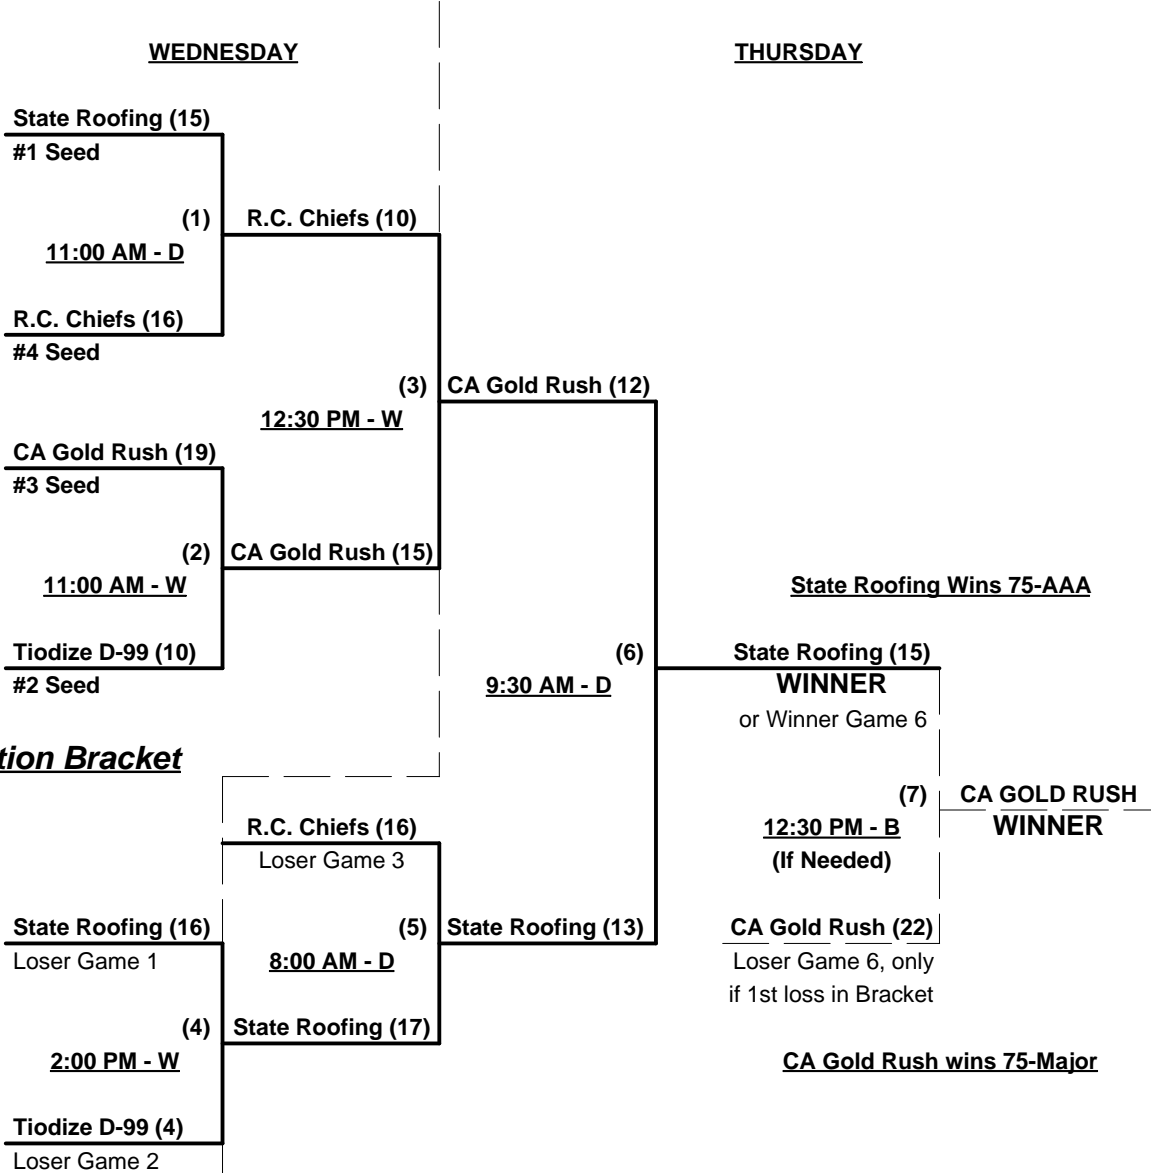

Men's 75/80+ Gold Division - 4 Teams

Championship Bracket