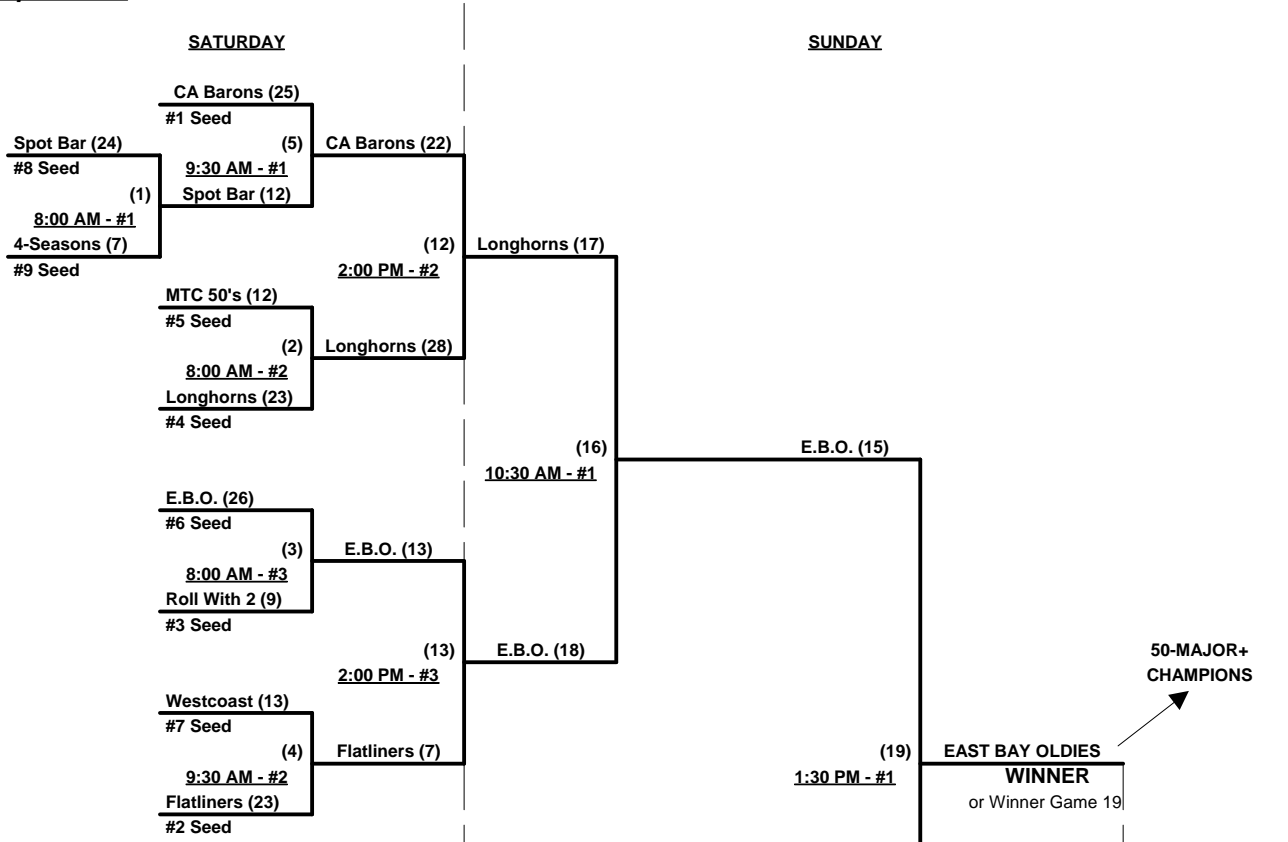

SSUSA's Western National Championships 2011

Yolo County, California

July 15 - 17, 2011

Rev. 07/17/2011

Men's 50+ Platinum Division - 9 Teams

Championship Bracket