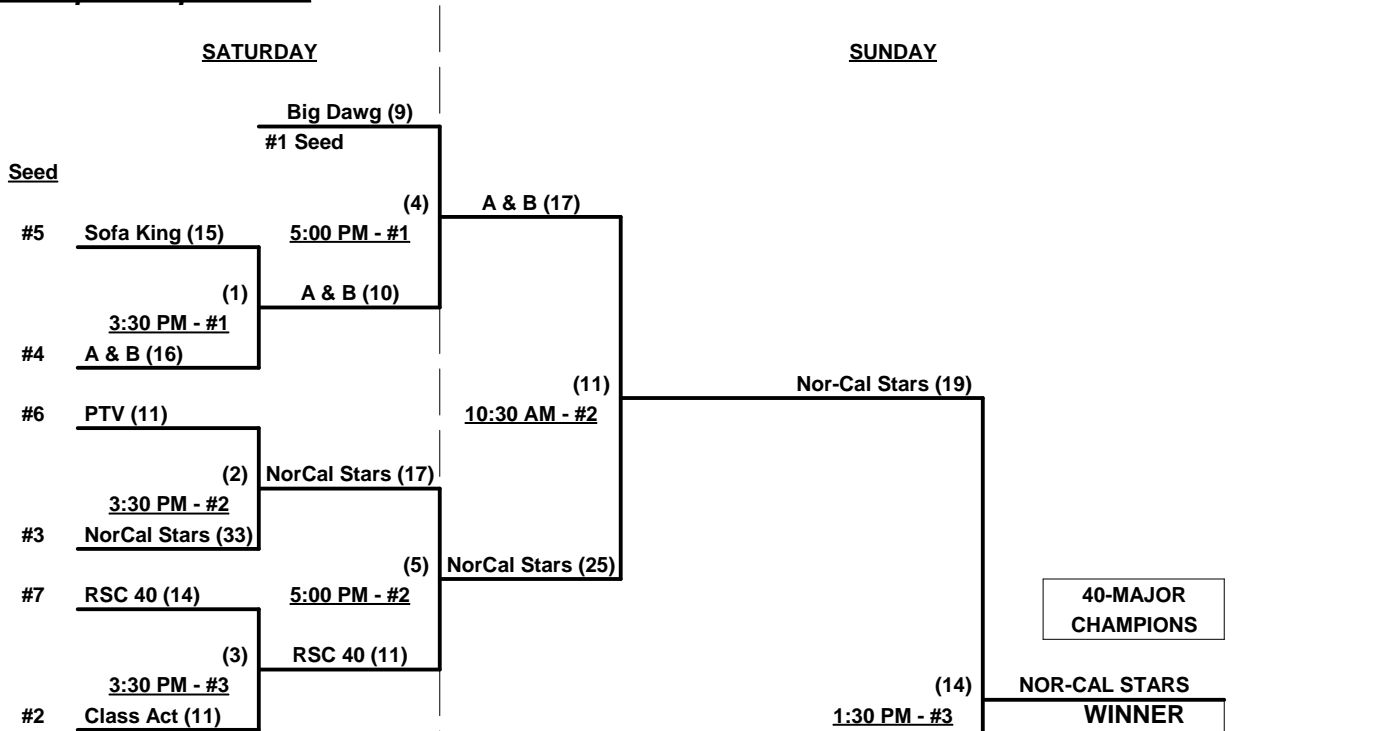

SSUSA's Western National Championships 2011

Yolo County, California

July 16 - 17, 2011

Rev. 07/17/2011

Men's 40+ Masters Division - 7 Teams

Championship Bracket