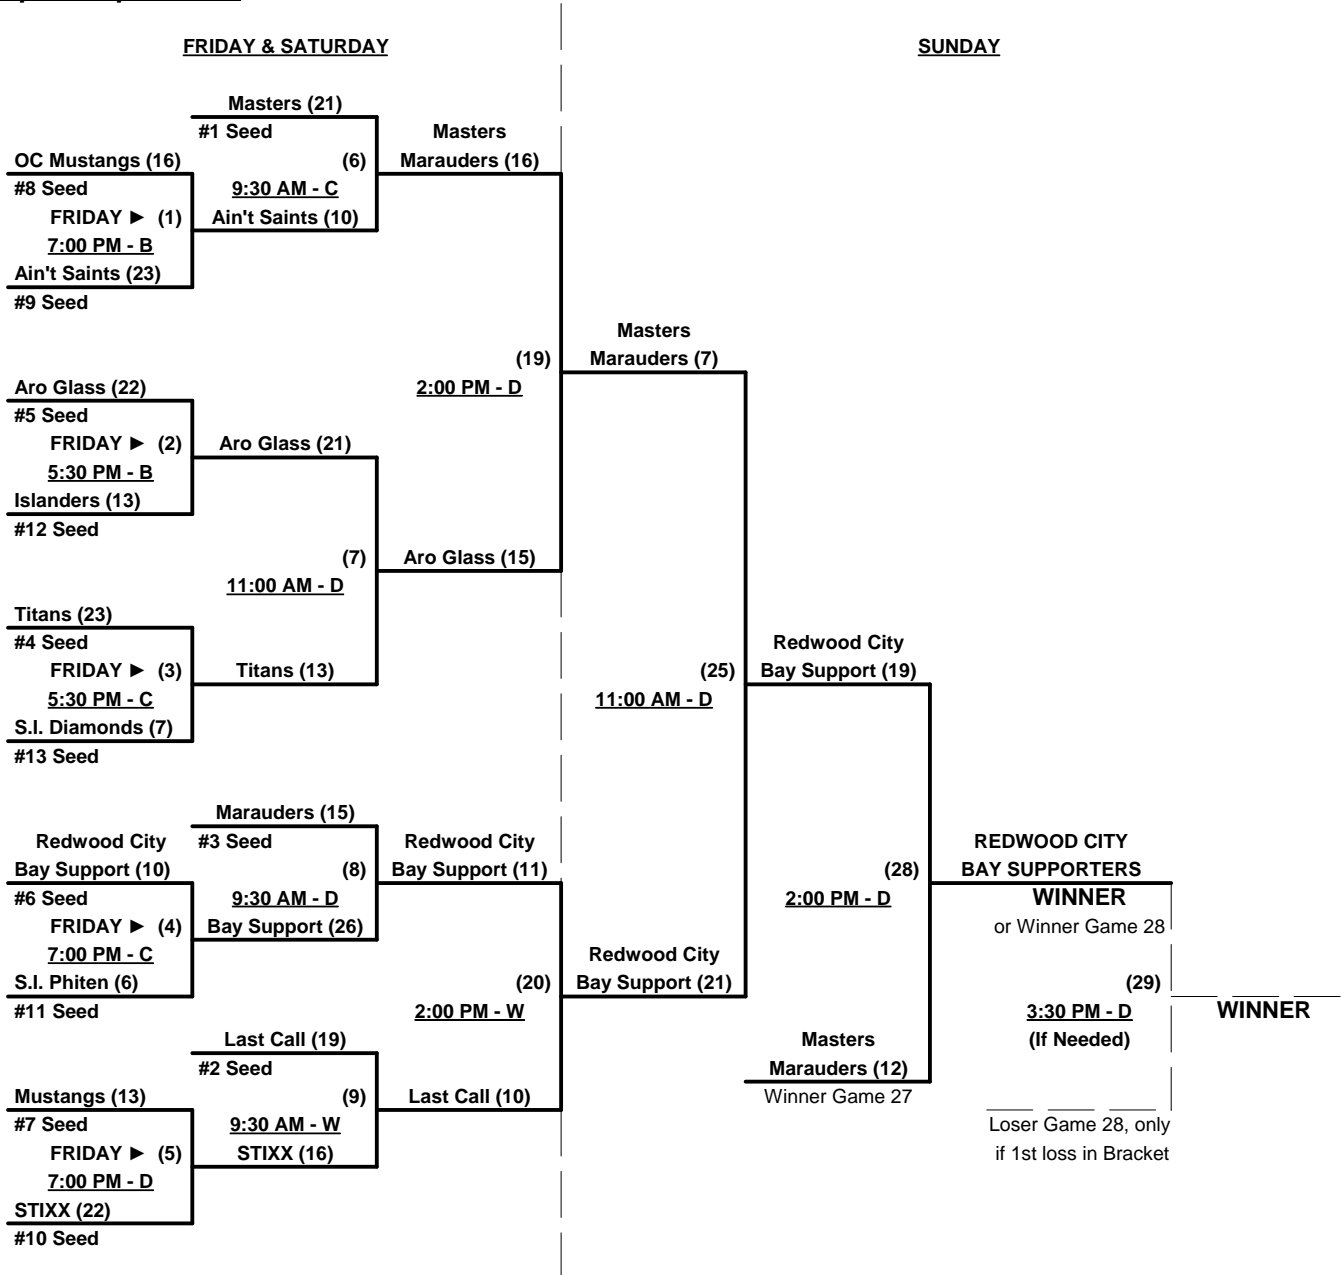

SSUSA's Western National Championships 2011

Yolo County, California

July 15 - 17, 2011

Rev. 07/17/2011

Men's 60+ AAA Division - 13 Teams

<u>Win</u>	<u>Loss</u>		<u>Win</u>	<u>Loss</u>	
0	2	1	0	2	8
2	0	2	1	1	9
1	1	3	0	2	10
2	0	4	0	2	11
2	0	5	0	2	12
2	0	6	2	0	13
1	1	7			

Friday - July 15, 2011 • Woodland Sports Park Softball Complex

Time	#	Runs	Team Name	Field	#	Runs	Team Name
8:00 AM	9	9	OC • Mustangs (CA)	B	4	19	Last Call (NV)
8:00 AM	8	13	Nor-Cal STIXX 60 (CA)	C	2	18	Aro Glass Clubbers (WA)
8:00 AM	11	8	Scrap Iron Diamonds (CO)	D	5	26	Marauders (CA)
8:00 AM	10	16	Sacto. Islanders 60's (CA)	W	13	24	Titans (CA)
9:30 AM	3	8	Bay Supporters 60's (CA)	B	9	14	OC • Mustangs (CA)
9:30 AM	4	15	Last Call (NV)	C	8	5	Nor-Cal STIXX 60 (CA)
9:30 AM	2	21	Aro Glass Clubbers (WA)	D	11	11	Scrap Iron Diamonds (CO)
9:30 AM	5	18	Marauders (CA)	W	10	10	Sacto. Islanders 60's (CA)
11:00 AM SSUSA's WESTERN NATIONALS 2011 • OPENING CEREMONIES (½ HOUR)							
11:30 AM	6	18	Masters Marauders (BC)	D	7	10	Mustangs (CA)
11:30 AM	13	18	Titans (CA)	W	1	6	Ain't No Saints (CA)
1:00 PM	1	3	Ain't No Saints (CA)	D	6	14	Masters Marauders (BC)
1:00 PM	12	10	Scrap Iron/Phiten (CO)	W	3	22	Bay Supporters 60's (CA)
2:30 PM	7	11	Mustangs (CA)	W	12	6	Scrap Iron/Phiten (CO)

Seeding for 60-AAA Three Game Guarantee Bracket commencing FRIDAY evening - See Bracket for details

Format: Two (2) game Round Robin to seed 60-AAA Three-Game-Guarantee Championship bracket
Home Runs - AAA Rule = 3 per Team per Game, Outs
Run Rules - 5 runs per ½ inning at bat (except open inning)
Time Limits - RR = 65 + open inn. • Bracket = 70 + open inn. • Championship game(s) = 7 innings full
Tie Breakers - Head to head (in full RR only), least runs allowed, run differential, coin toss

Schedule Subject to Change at Discretion of Tournament and Field Directors

SSUSA's Western National Championships 2011

Yolo County, California

July 15 - 17, 2011

Rev. 07/17/2011

Men's 60+ AAA Division - 13 Teams

Championship Bracket