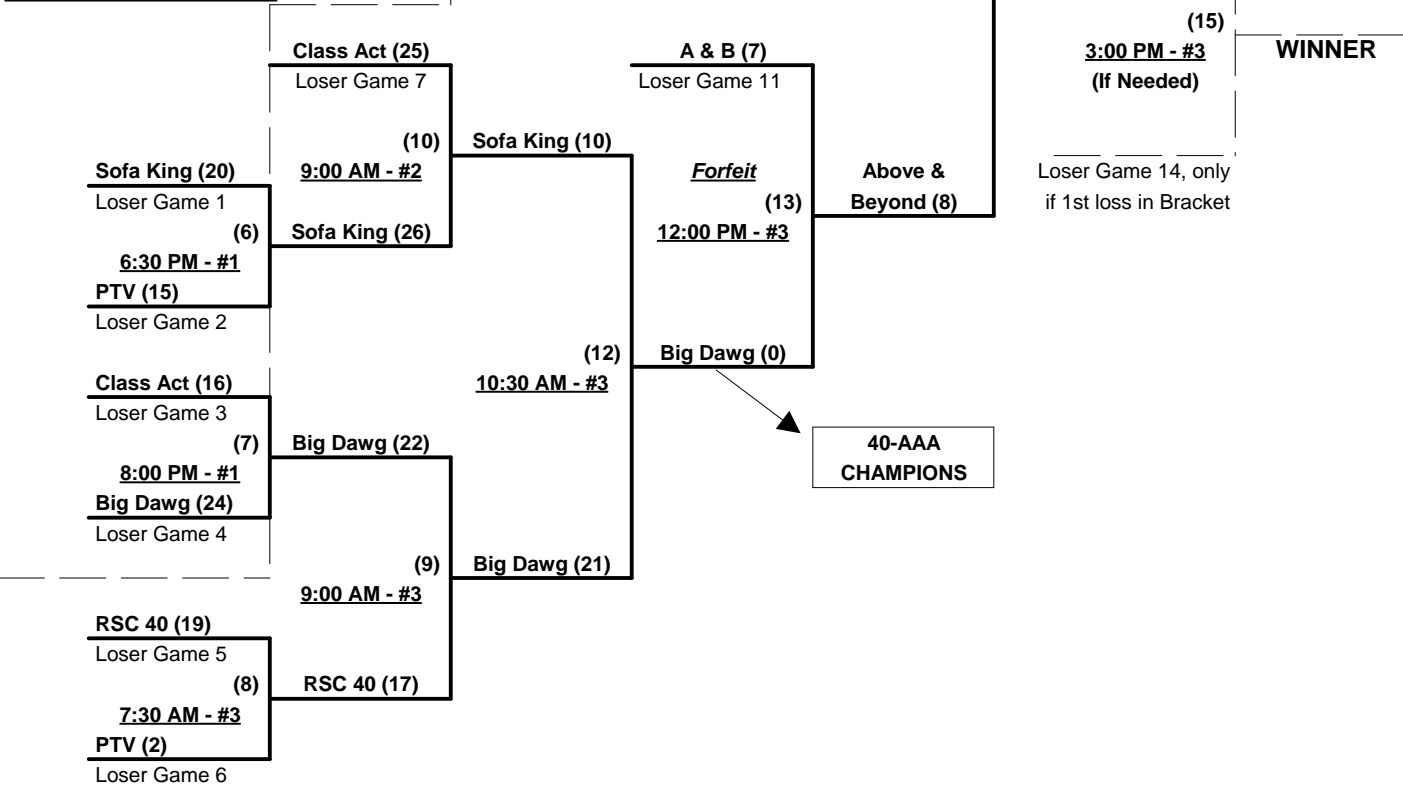

Elimination Bracket