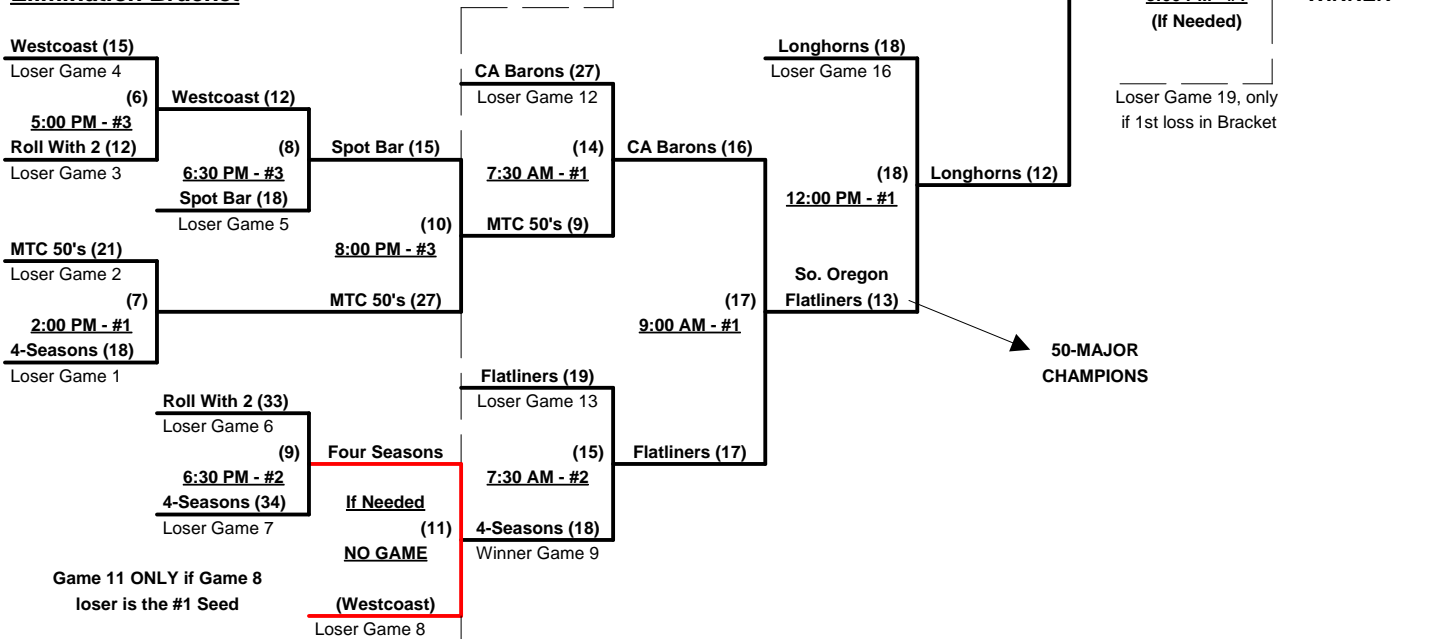

Elimination Bracket