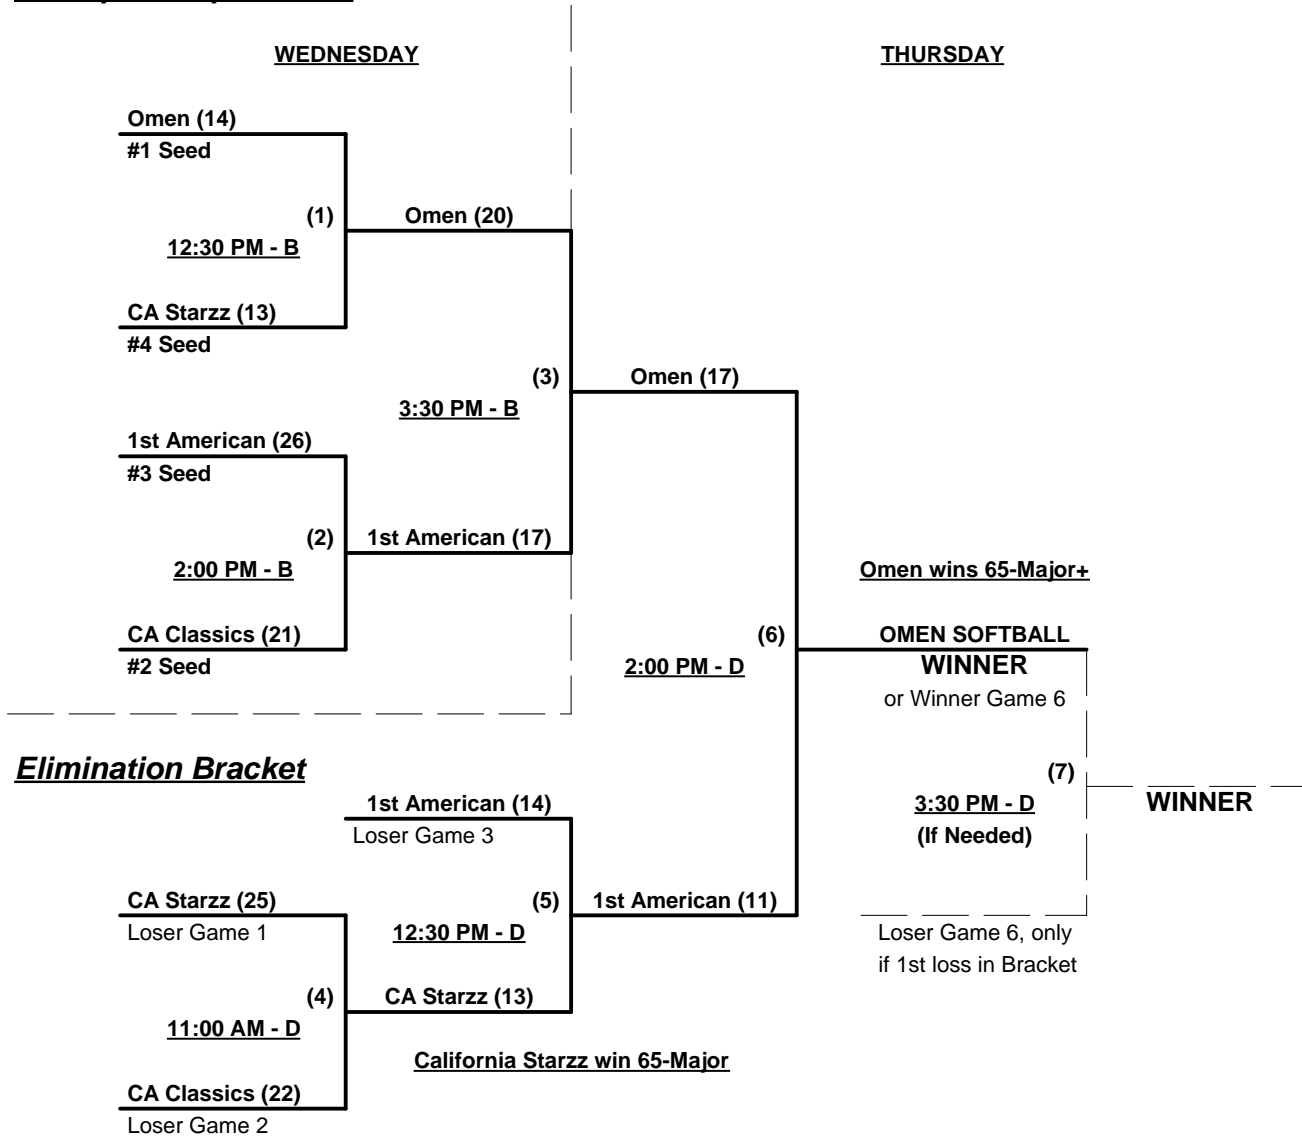

SSUSA's Western National Championships 2011

Yolo County, California

July 12 - 14, 2011

Rev. 07/14/2011

Men's 65+ Platinum Division - 4 Teams

Championship Bracket

Elimination Bracket

§ First American Title and Omen GIVE 5-Run OR 11-Defensive-Player equalizer in ALL games vs. others

SSUSA's Western National Championships 2011
Yolo County, California
July 12 - 14, 2011

Rev. 07/14/2011

Men's 65+ Silver Division - 4 Teams

<u>Win</u>	<u>Loss</u>		
1	2	1	Silver Sox (CA)
0	3	2	Physiomotion 65 (CA)

<u>Win</u>	<u>Loss</u>		
3	0	3	Scrap Iron Red (CO)
2	1	4	Solano Sr. Enforcers (CA)

Tuesday - July 12, 2011 • Woodland Sports Park Softball Complex

Time	#	Runs	Team Name	Field	#	Runs	Team Name
11:30 AM	3	<u>18</u>	Scrap Iron Red (CO)	B	1	<u>13</u> §	Silver Sox (CA)
1:00 PM	1	<u>21</u> §	Silver Sox (CA)	B	2	<u>18</u>	Physiomotion 65 (CA)
2:30 PM	4	<u>8</u>	Solano Sr. Enforcers (CA)	B	3	<u>9</u>	Scrap Iron Red (CO)
4:00 PM	2	<u>18</u>	Physiomotion 65 (CA)	B	4	<u>22</u>	Solano Sr. Enforcers (CA)

Wednesday - July 13, 2011 • Woodland Sports Park Softball Complex

Time	#	Runs	Team Name	Field	#	Runs	Team Name
8:00 AM	2	<u>1</u>	Physiomotion 65 (CA)	B	3	<u>20</u>	Scrap Iron Red (CO)
8:00 AM	1	<u>17</u> §	Silver Sox (CA)	C	4	<u>18</u>	Solano Sr. Enforcers (CA)

§ Team #1 GIVES 5-Run OR 11-Defensive-Player equalizer in ALL games (including bracket)

Seeding for 65-Silver Double Elimination Bracket commencing Wednesday morning - See bracket for details

NOTE: Team #1 must WIN combined Division to be eligible for Awards and 2012 Tournament of Champions bid.

1. **Format:** Full (3-game) Round Robin to seed 60-Silver Double Elimination Championship bracket
   Top 65-AA team earns National Championship Game berth AND TOC 2012 Invite
   Silver Sox receive automatic USA National Championship Game berth in Phoenix
   Home Runs - AA Rule = 1 per Team per Game, Outs
   Run Rules - 5 runs per ½ inning at bat (except open inning)
   Time Limits - RR = 65 + open inn. • Bracket = 70 + open inn. • Championship game(s) = 7 innings full
   Tie Breakers - Head to head (in full RR only), least runs allowed, run differential, coin toss

Schedule Subject to Change at Discretion of Tournament and Field Directors