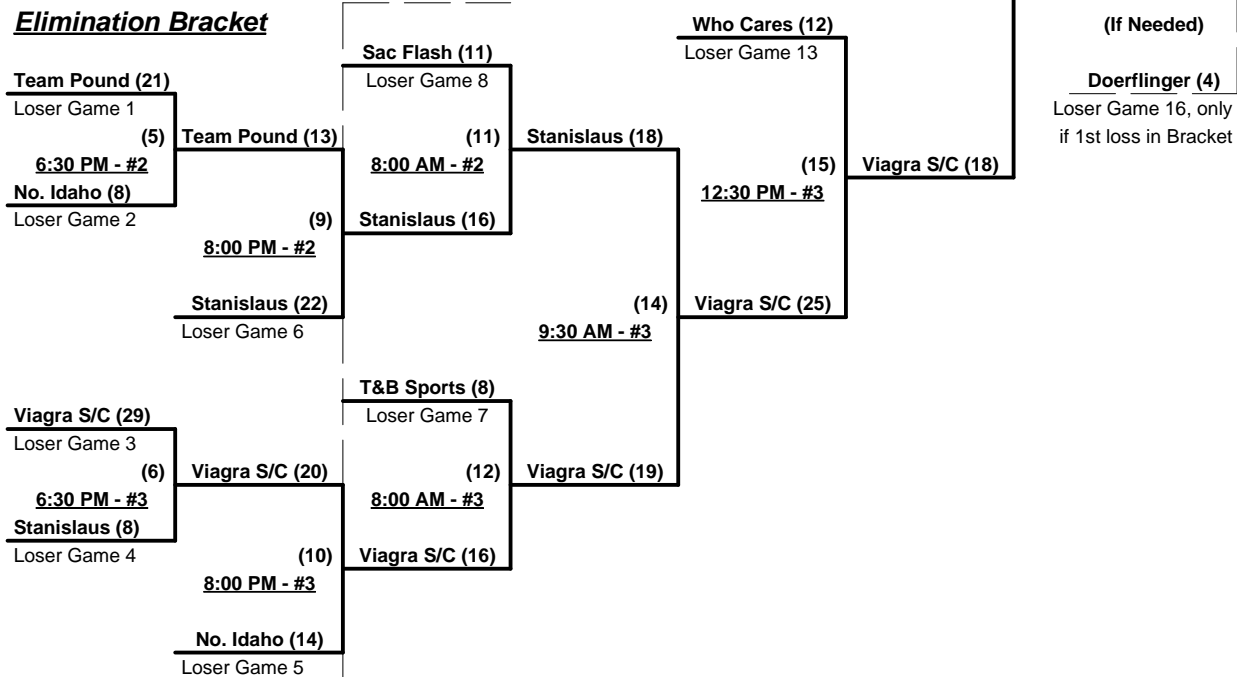

Championship Bracket

Elimination Bracket

**VIAGRA
SOFTBALL CLUB
WINNER**

SSUSA's Western National Championships 2011

Yolo County, California

July 15 - 17, 2011

Rev. 07/16/2011

Men's 55+ Platinum Division - 9 Teams