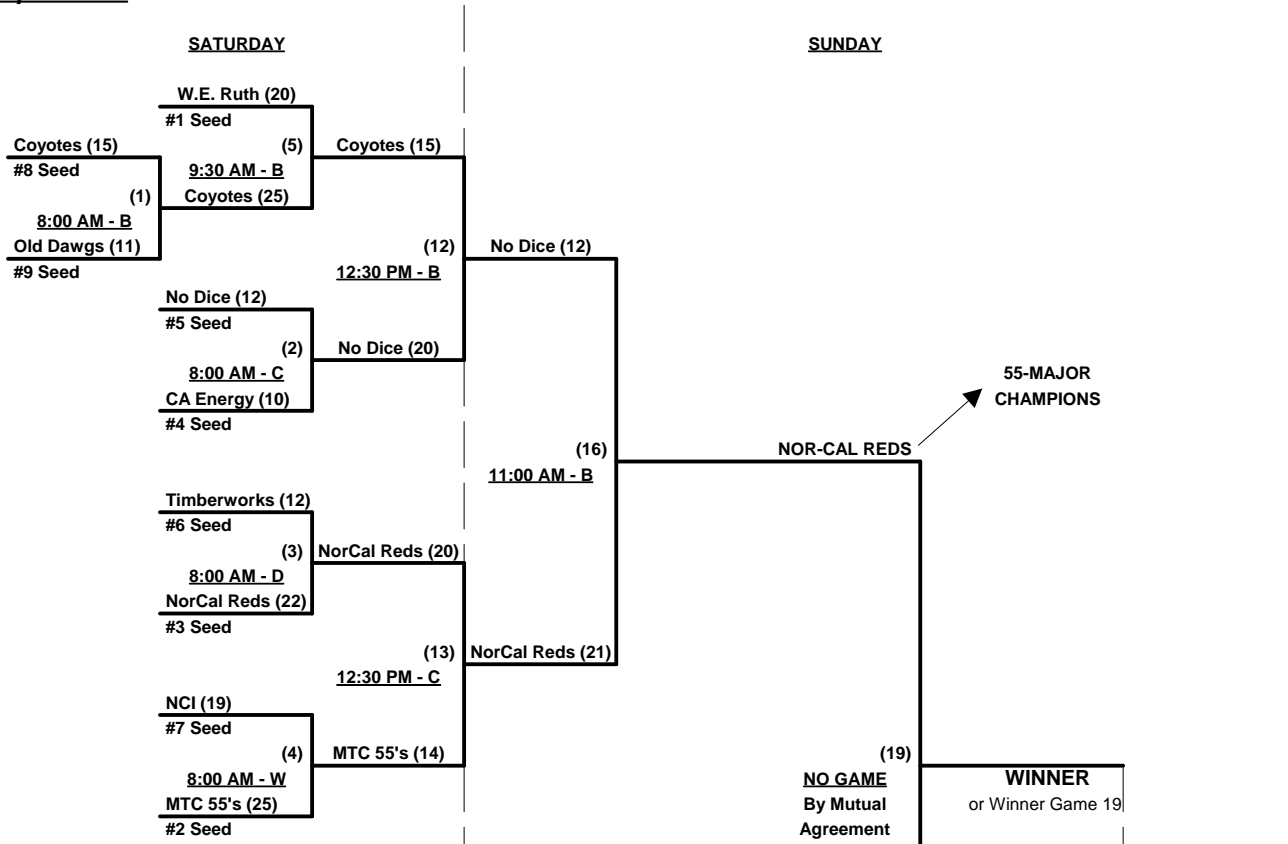

Championship Bracket

Elimination Bracket

SSUSA's Western National Championships 2011

Yolo County, California

July 15 - 17, 2011

Rev. 07/16/2011

Men's 50/55+ Silver Division - 7 Teams

<u>Win</u>	<u>Loss</u>	<u>55-AAA</u>	<u>Win</u>	<u>Loss</u>	<u>50/55-AA</u>
2	1	1 No. St. Screen Print (CA)	1	2	5 Scrap Iron 50 Northern (CO)
0	3	2 ODB (CA)	2	1	6 Bob's Classics (UT)
(1)	3	3 Scrap Iron 55's (CO)	2	1	7 Git-R-Done (CA)
3	0	4 Sigillo Cellars/Jones (WA)			