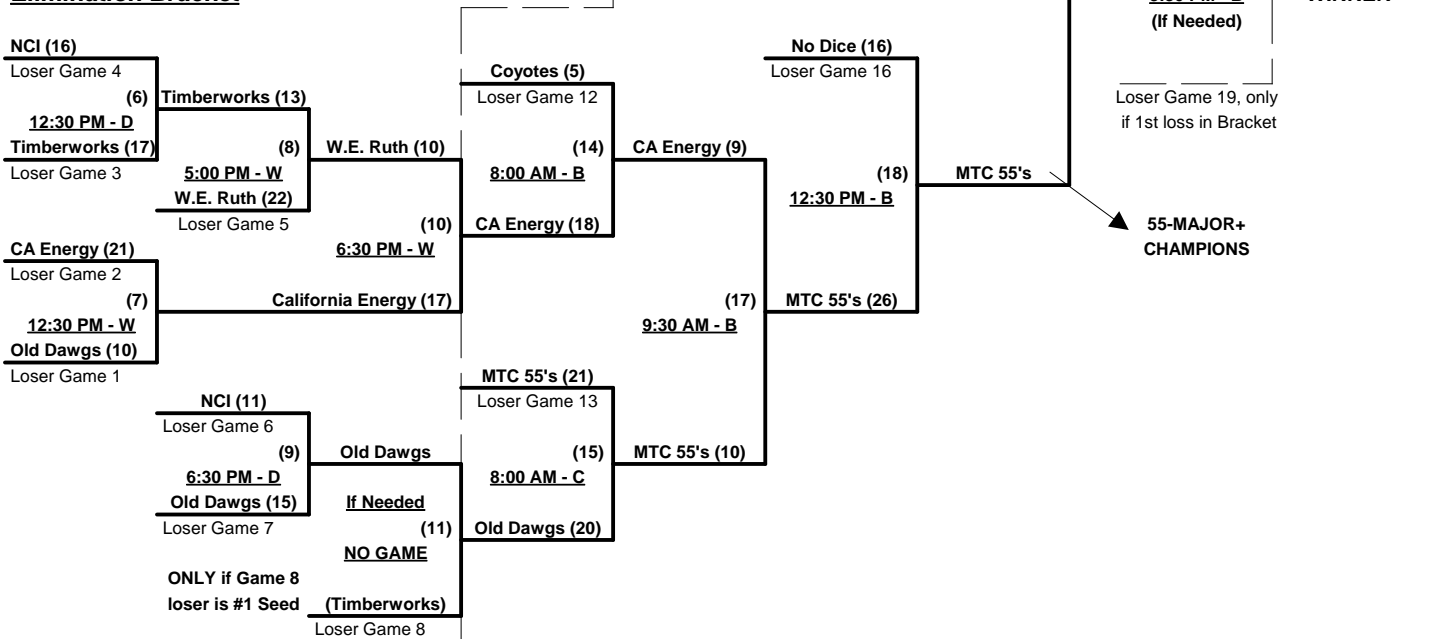

Championship Bracket

Elimination Bracket

SSUSA's Western National Championships 2011

Yolo County, California

July 15 - 17, 2011

Rev. 07/16/2011

Men's 50/55+ Silver Division - 7 Teams

<u>Win</u>	<u>Loss</u>	<u>55-AAA</u>	<u>Win</u>	<u>Loss</u>	<u>50/55-AA</u>
2	1	1 No. St. Screen Print (CA)	1	2	5 Scrap Iron 50 Northern (CO)
0	3	2 ODB (CA)	2	1	6 Bob's Classics (UT)
(1)	3	3 Scrap Iron 55's (CO)	2	1	7 Git-R-Done (CA)
3	0	4 Sigillo Cellars/Jones (WA)			