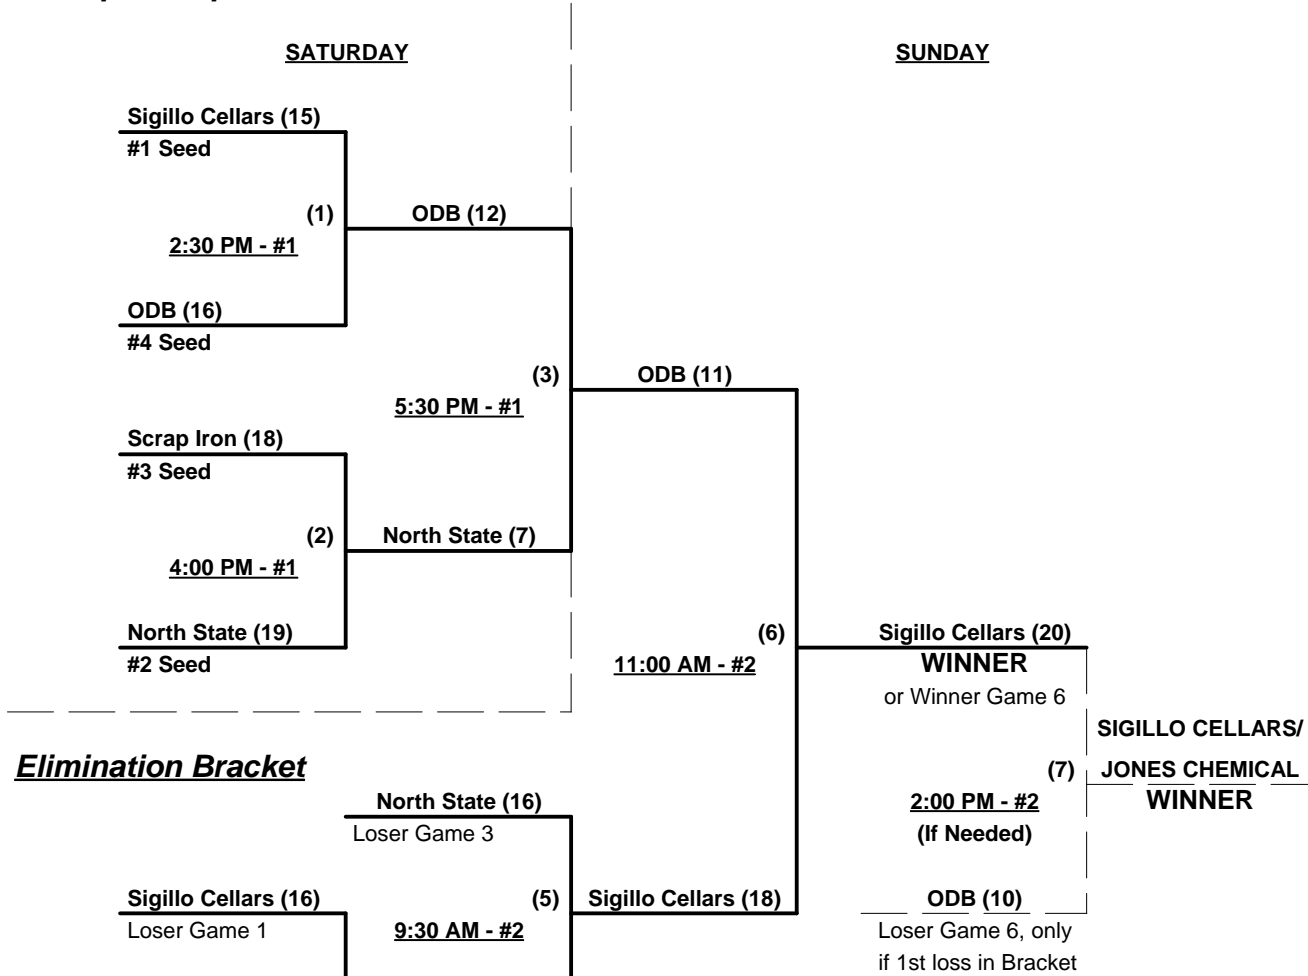

SSUSA's Western National Championships 2011

Yolo County, California

July 15 - 17, 2011

Rev. 07/16/2011

Men's 50/55+ Silver Division - 7 Teams

<u>Win</u>	<u>Loss</u>	<u>55-AAA</u>	<u>Win</u>	<u>Loss</u>	<u>50/55-AA</u>
2	1	1 No. St. Screen Print (CA)	1	2	5 Scrap Iron 50 Northern (CO)
0	3	2 ODB (CA)	2	1	6 Bob's Classics (UT)
(1)	3	3 Scrap Iron 55's (CO)	2	1	7 Git-R-Done (CA)
3	0	4 Sigillo Cellars/Jones (WA)			

Friday - July 15, 2011 • Al Patch Park Softball Complex • Vacaville

Time	#	Runs	Team Name	Field	#	Runs	Team Name
8:30 AM	5	7	Scrap Iron 50 Northern (CO)	1	2	0	ODB (CA)
8:30 AM	3	16	Scrap Iron 55's (CO)	2	7	17	§ Git-R-Done (CA)
8:30 AM	1	23	No. St. Screen Print (CA)	3	6	24	§ Bob's Classics (UT)
10:00 AM	2	0	ODB (CA)	1	3	7	¶ Scrap Iron 55's (CO)
10:00 AM	7	21	§ Git-R-Done (CA)	2	1	28	No. St. Screen Print (CA)
10:00 AM	4	18	Sigillo Cellars/Jones (WA)	3	5	11	Scrap Iron 50 Northern (CO)
11:30 AM	6	14	§ Bob's Classics (UT)	3	4	15	Sigillo Cellars/Jones (WA)

Saturday - July 16, 2011 • Nelson Park Softball Complex • Vacaville

Time	#	Runs	Team Name	Field	#	Runs	Team Name
10:00 AM	3	11	Scrap Iron 55's (CO)	1	1	23	No. St. Screen Print (CA)
10:00 AM	2	14	ODB (CA)	2	4	15	Sigillo Cellars/Jones (WA)
11:30 AM	6	11	§ Bob's Classics (UT)	1	3	8	Scrap Iron 55's (CO)
11:30 AM	7	19	§ Git-R-Done (CA)	2	5	13	Scrap Iron 50 Northern (CO)

§ Teams #6-7 RECEIVE 5-Run OR 11-Defensive-Player equalizer in ALL games vs. Teams #1-5
¶ Exhibition for Team #3 (only) • Does NOT count in Round Robin standings for Team #3

Seeding for Double Elimination Brackets commencing Saturday afternoon - See Bracket for details

NOTE: Teams must WIN any combined Division to be eligible for Awards and 2012 Tournament of Champions bid.

1. **Format:** Mixed (3-game) Round Robin to seed Double Elimination Championship Brackets
   Teams #1-4 play Double Elimination Bracket for 55-AAA Championship
   Teams #5-7 play Double Elimination Bracket for 50/55-AA Championship
   Top 55-AA team receives automatic USA National Championship Game berth in Phoenix
   Team # 5 receives automatic USA National Championship Game berth in Phoenix
2. Home Runs - Home Run rule of LOWER rated team in game
   AAA Rule = 3 per Team per Game, Outs   AA Rule = 1 per Team per Game, Outs
3. Run Rules - 5 runs per ½ inning at bat (except open inning)
4. Time Limits - RR = 65 + open inn. • Bracket = 70 + open inn. • Championship game(s) = 7 innings full
5. Tie Breakers - Head to head (in full RR only), least runs allowed, run differential, coin toss

Schedule Subject to Change at Discretion of Tournament and Field Directors

SSUSA's Western National Championships 2011

Yolo County, California

July 15 - 17, 2011

Rev. 07/17/2011

Men's 55+ AAA Division - 4 Teams

Championship Bracket

Elimination Bracket