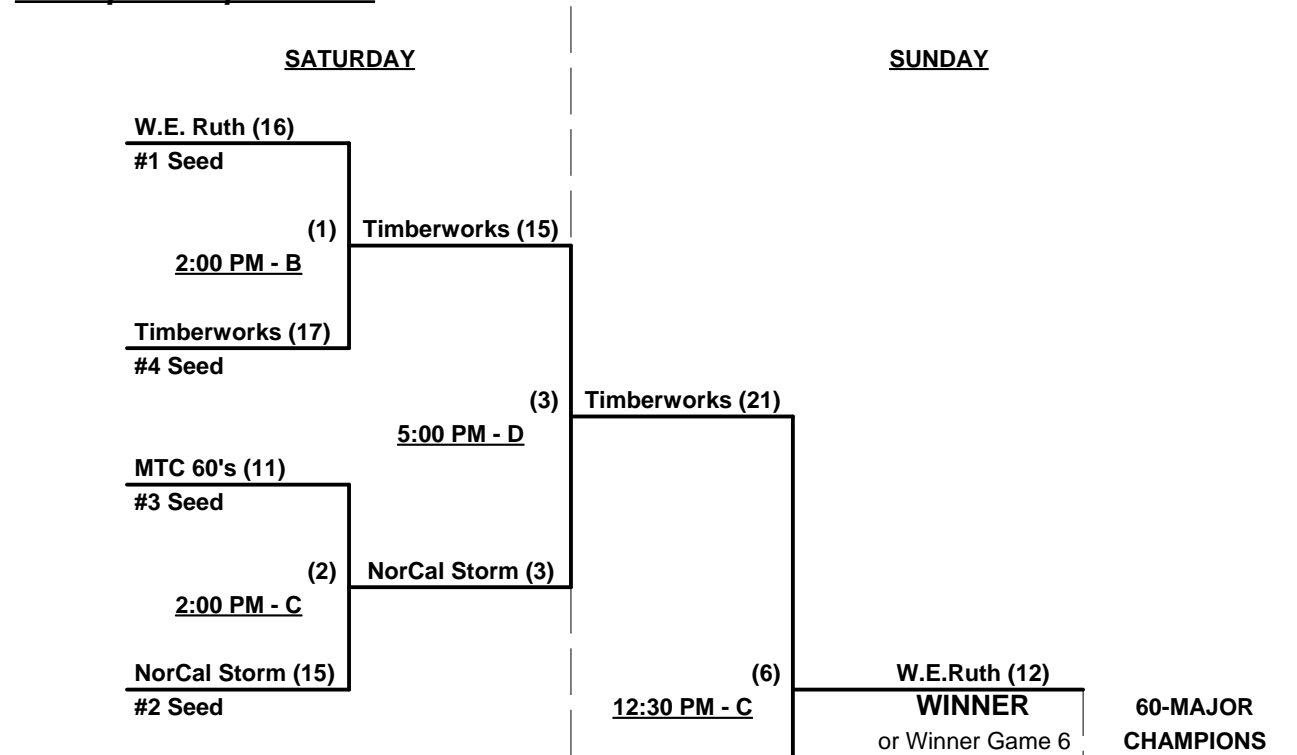

Men's 60+ Platinum Division - 4 Teams

Championship Bracket