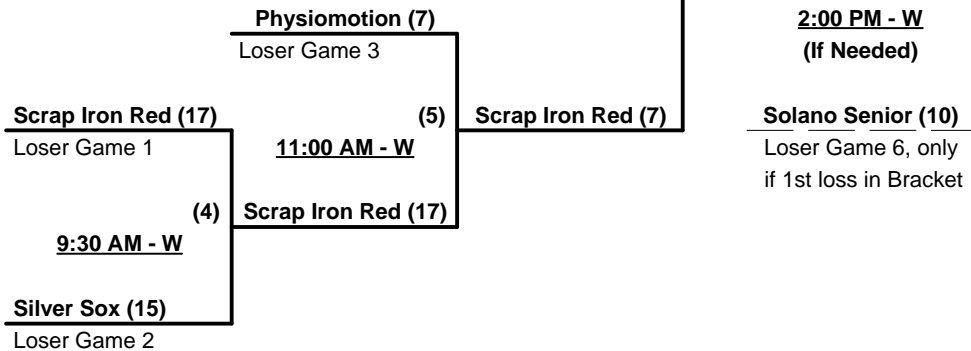

§ Silver Sox GIVE 5-Run OR 11-Defensive-Player equalizer in all bracket games