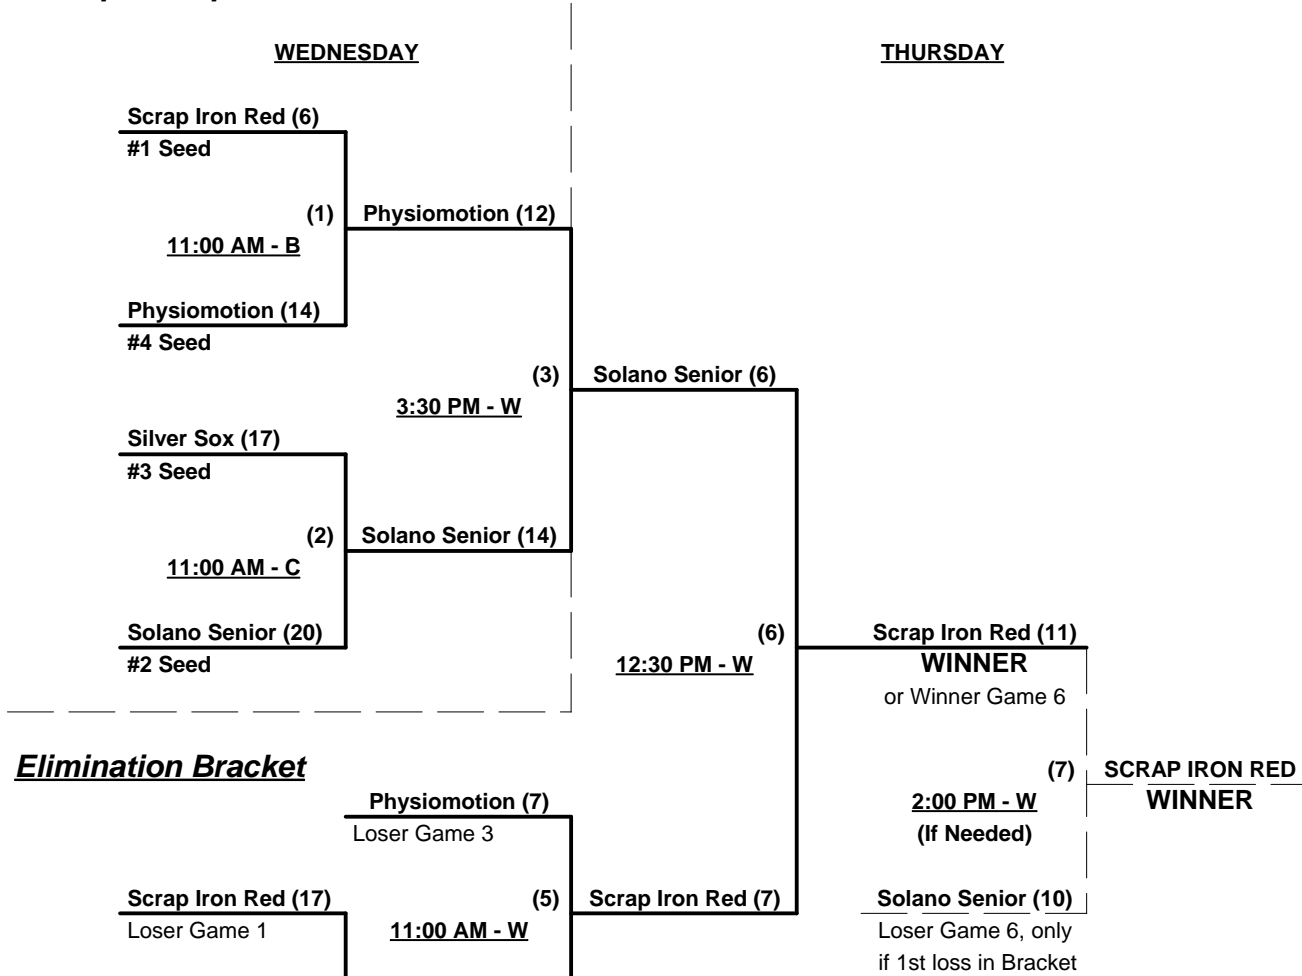

SSUSA's Western National Championships 2011

Yolo County, California

July 12 - 14, 2011

Rev. 07/14/2011

Men's 65+ Silver Division - 4 Teams

Championship Bracket

Elimination Bracket