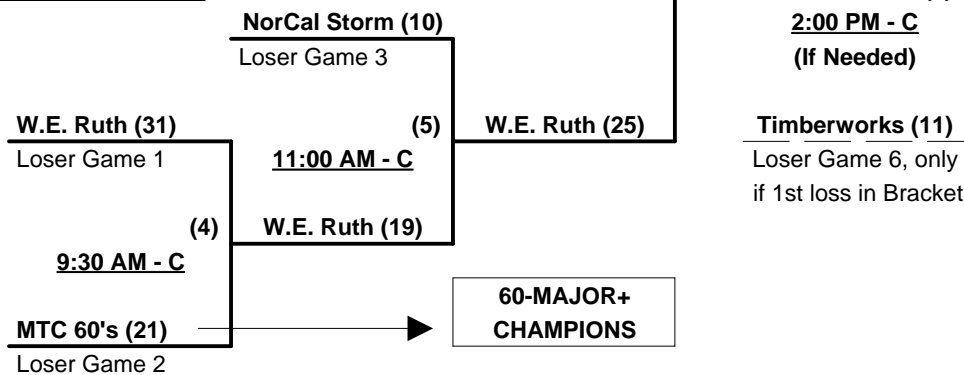

Elimination Bracket

§ MTC Softball Club GIVES 5-Run OR 11-Defensive-Player equalizer in all bracket games