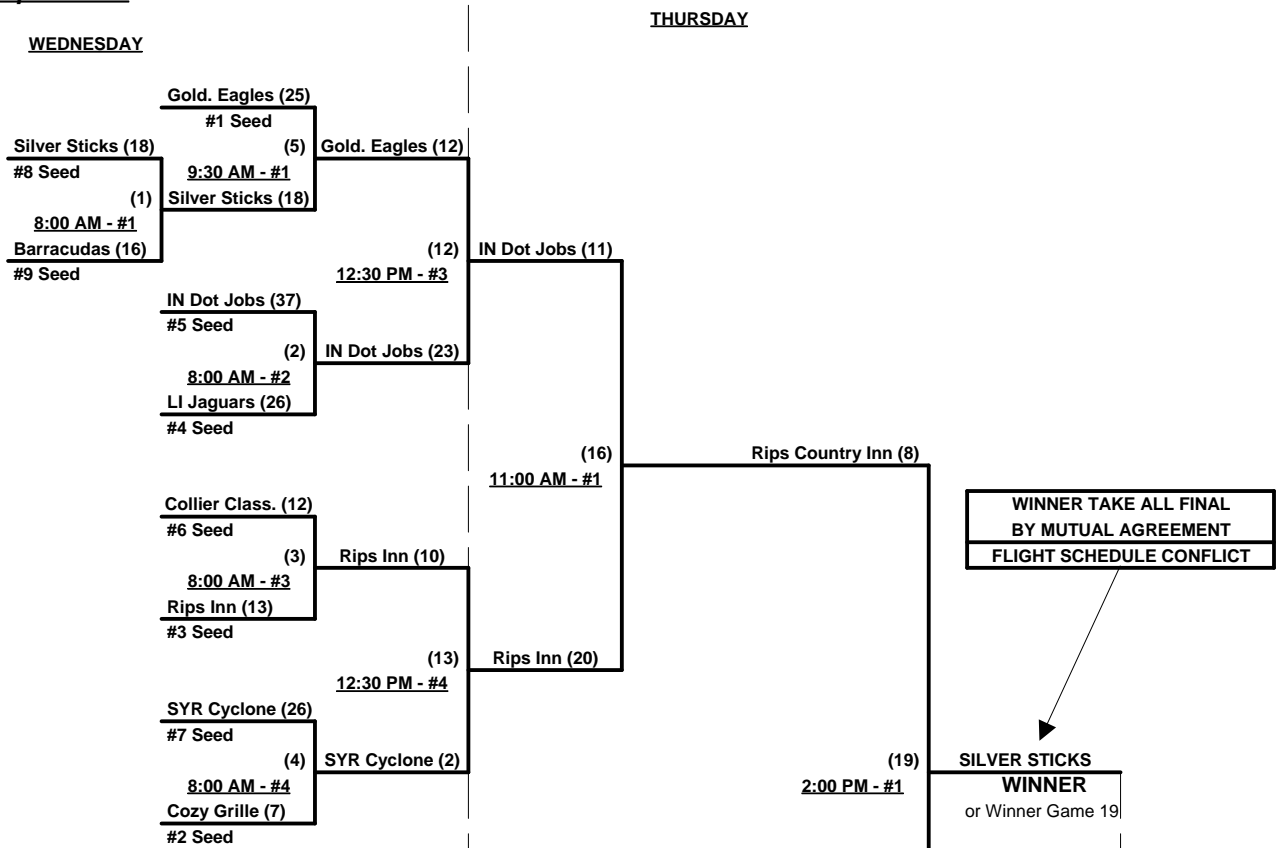

SSUSA's Easton Winter Nationals 2010

Ft. Myers & Cape Coral, Florida

November 9 - 11, 2010

Rev. 11/30/2011

Men's 65+ AA Division - 9 Teams

Championship Bracket