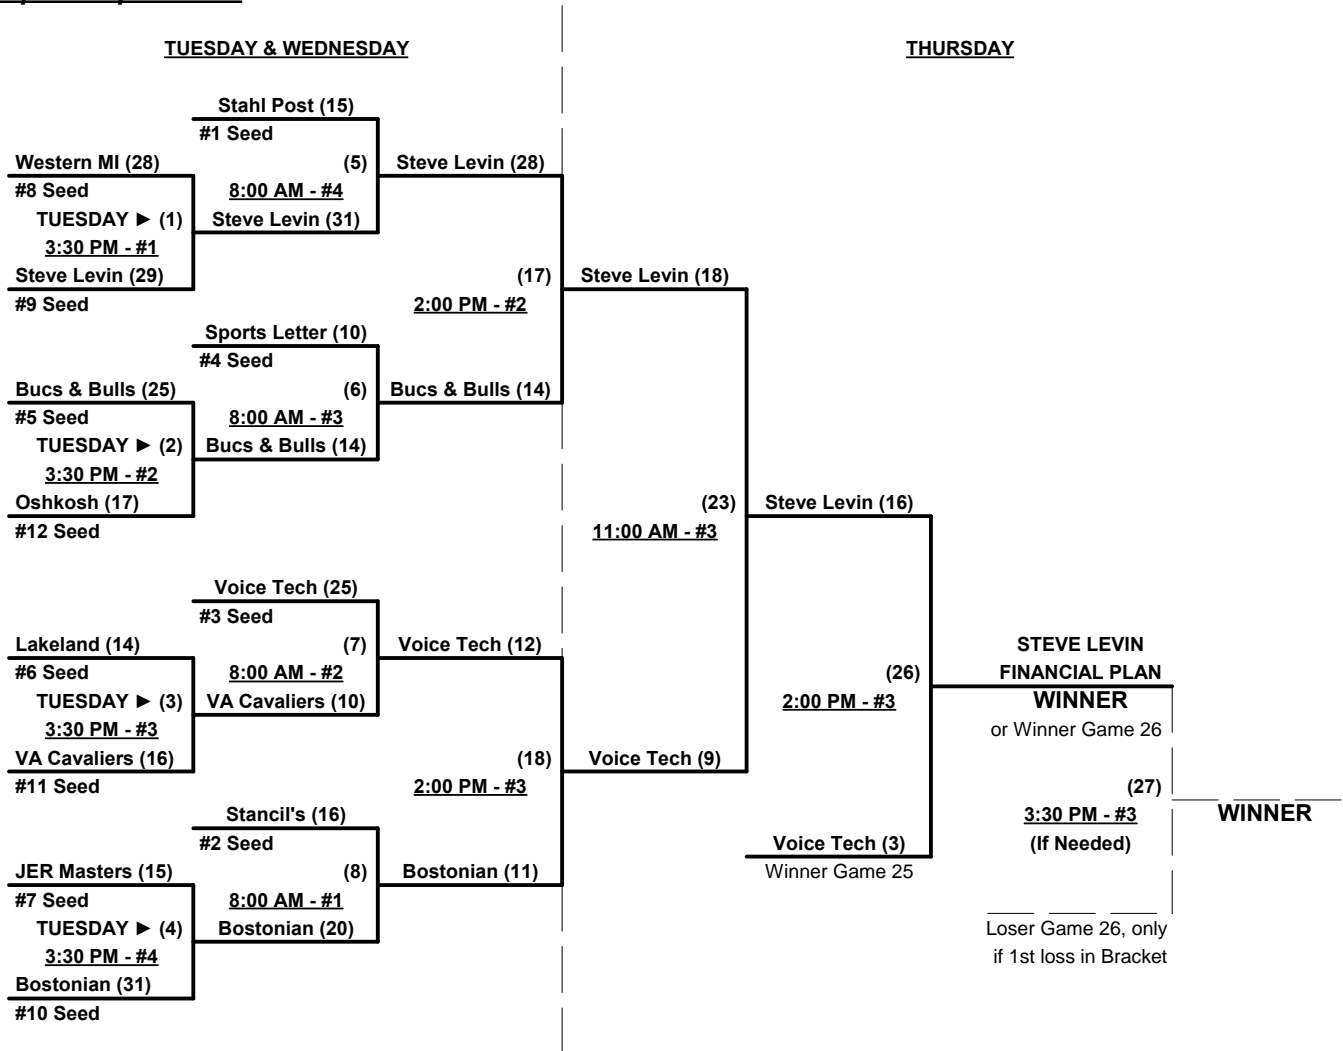

SSUSA's ComBat Winter Nationals 2011
Ft. Myers & Cape Coral, Florida
November 8 - 10, 2011

Rev. 11/30/2011

Men's 65+ AAA Division - 12 Teams

<u>Win</u>	<u>Loss</u>			<u>Win</u>	<u>Loss</u>		
0	2	1	Bostonian Shoes (MA)	1	1	7	Sports Lettering (NC)
1	1	2	Bucs & Bulls 65's (FL)	2	0	8	Stahl Post #30 65's (DE)
1	1	3	Jersey Masters (NJ)	2	0	9	Stancil's Photo 65 (FL)
1	1	4	Lakeland Canadians (ON,C)	0	2	10	Virginia Cavaliers
1	1	5	Levin Finan./Pat's Sports (FL)	2	0	11	Voice Tech. (FL)
0	2	6	Oshkosh Ambass. 65 (WI)	1	1	12	West Michigan

Tuesday • November 8, 2011 • Northwest Softball Complex • Cape Coral

Time	#	Runs	Team Name	Field	#	Runs	Team Name
8:00 AM	6	17	Oshkosh Ambass. 65 (WI)	1	4	20	Lakeland Canadians (ON,C)
8:00 AM	1	8	Bostonian Shoes (MA)	2	11	23	Voice Tech. (FL)
9:30 AM	4	7	Lakeland Canadians (ON,C)	1	8	16	Stahl Post #30 65's (DE)
9:30 AM	11	31	Voice Tech. (FL)	2	6	12	Oshkosh Ambass. 65 (WI)
11:00 AM	10	13	Virginia Cavaliers	1	12	14	West Michigan
11:00 AM	5	15	Levin Finan./Pat's Sports (FL)	2	3	29	Jersey Masters (NJ)
11:00 AM	2	11	Bucs & Bulls 65's (FL)	3	7	14	Sports Lettering (NC)
11:00 AM	9	12	Stancil's Photo 65 (FL)	4	1	11	Bostonian Shoes (MA)
12:30 PM	8	29	Stahl Post #30 65's (DE)	1	10	4	Virginia Cavaliers
12:30 PM	12	11	West Michigan	2	5	24	Levin Finan./Pat's Sports (FL)
12:30 PM	3	17	Jersey Masters (NJ)	3	2	22	Bucs & Bulls 65's (FL)
12:30 PM	7	5	Sports Lettering (NC)	4	9	18	Stancil's Photo 65 (FL)

Seeding for 65-AAA Three-Game-Guarantee Bracket commencing TUESDAY afternoon - See Bracket for details

Format: Two (2) Game Round Robin to seed 65-AAA Division Three-Game-Guarantee Bracket
Home Runs - AAA Rule = 3 per team per game, Walks
Time Limits - RR = 65 + open inn. • Bracket = 70 + open inn. • Championship game(s) = 7 innings full
Tie Breakers - Head to head (in full RR only), least runs allowed, run differential, coin toss

Schedule Subject to Change at Discretion of Tournament and Field Directors

SSUSA's ComBat Winter Nationals 2011
Ft. Myers & Cape Coral, Florida
November 8 - 10, 2011

Rev. 11/30/2011

Men's 65+ AAA Division - 12 Teams

Championship Bracket