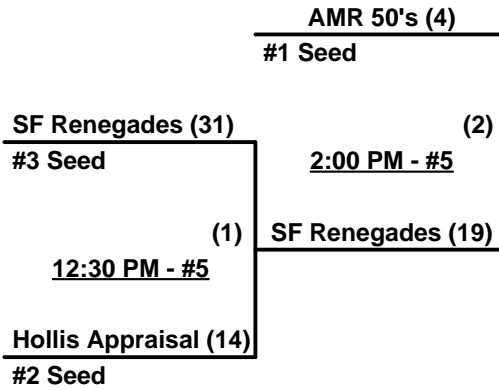

SSUSA's ComBat Winter Nationals 2011
Ft. Myers , Cape Coral & Naples, Florida
November 11 - 13, 2011

Rev. 11/28/2011

Men's 50+ Major Plus Division - 3 Teams

Championship Bracket

SATURDAY

SUNDAY

SOUTH FL RENEGADES

WINNER

or Winner Game 4

(5)

12:30 PM - #5
(If Needed)

WINNER

Loser Game 4, only
if 1st loss in Bracket

Elimination Bracket

AMR 50's (11)