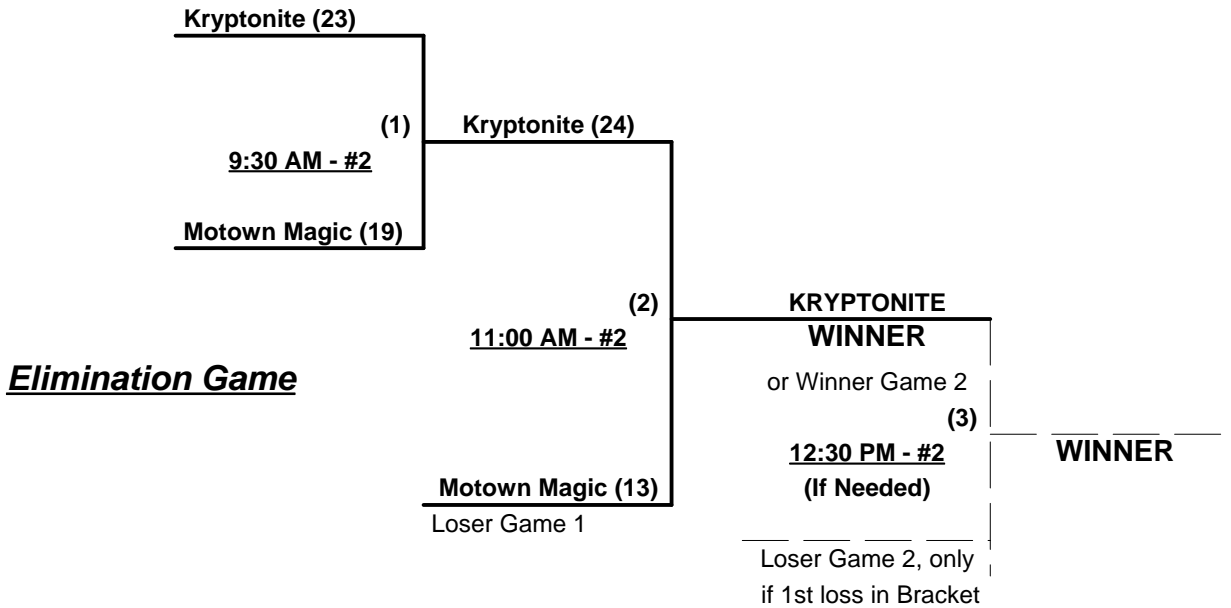

Rev. 11/30/2011

**Women's 40+ Masters Division - 2 Teams**

**Championship Bracket**

SUNDAY

§ Kryptonite GIVES 5-Run equalizer in ALL bracket games