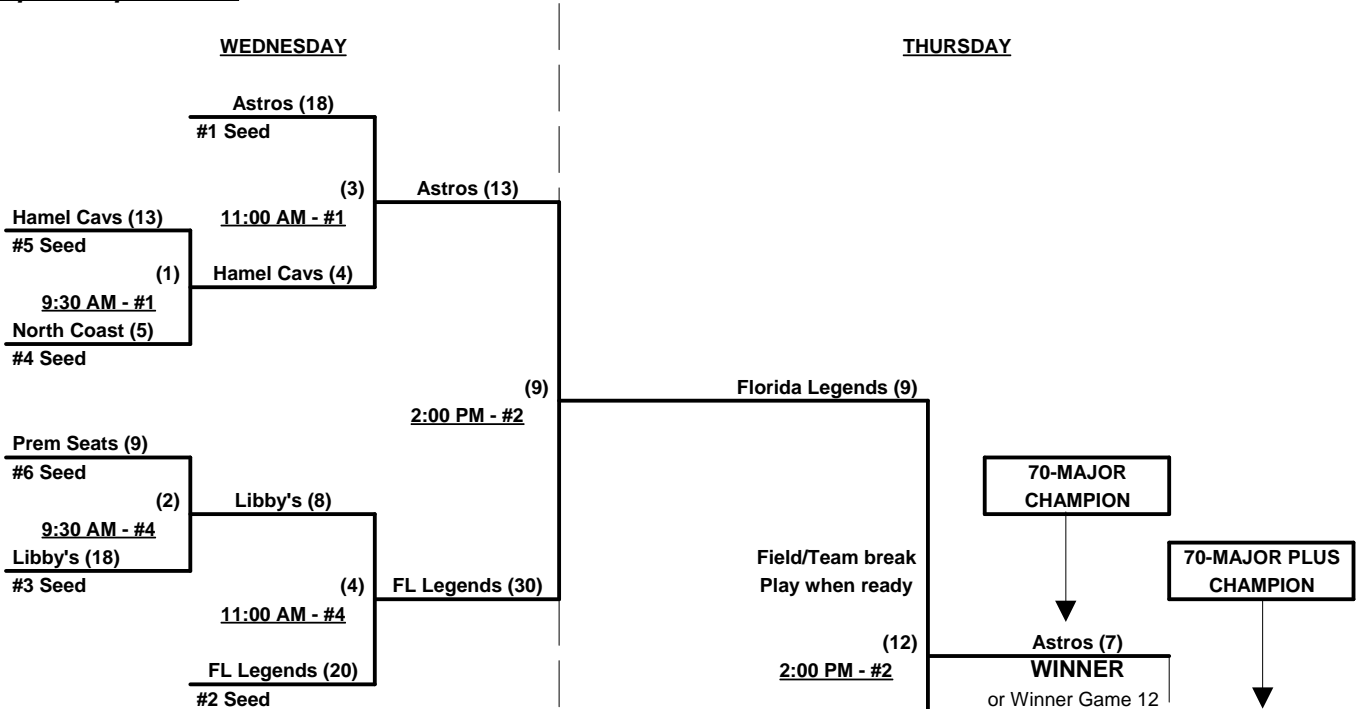

SSUSA's ComBat Winter Nationals 2011

Ft. Myers & Cape Coral, Florida

November 8 - 10, 2011

Rev. 11/30/2011

Men's 70+ Platinum Division - 6 Teams

Championship Bracket