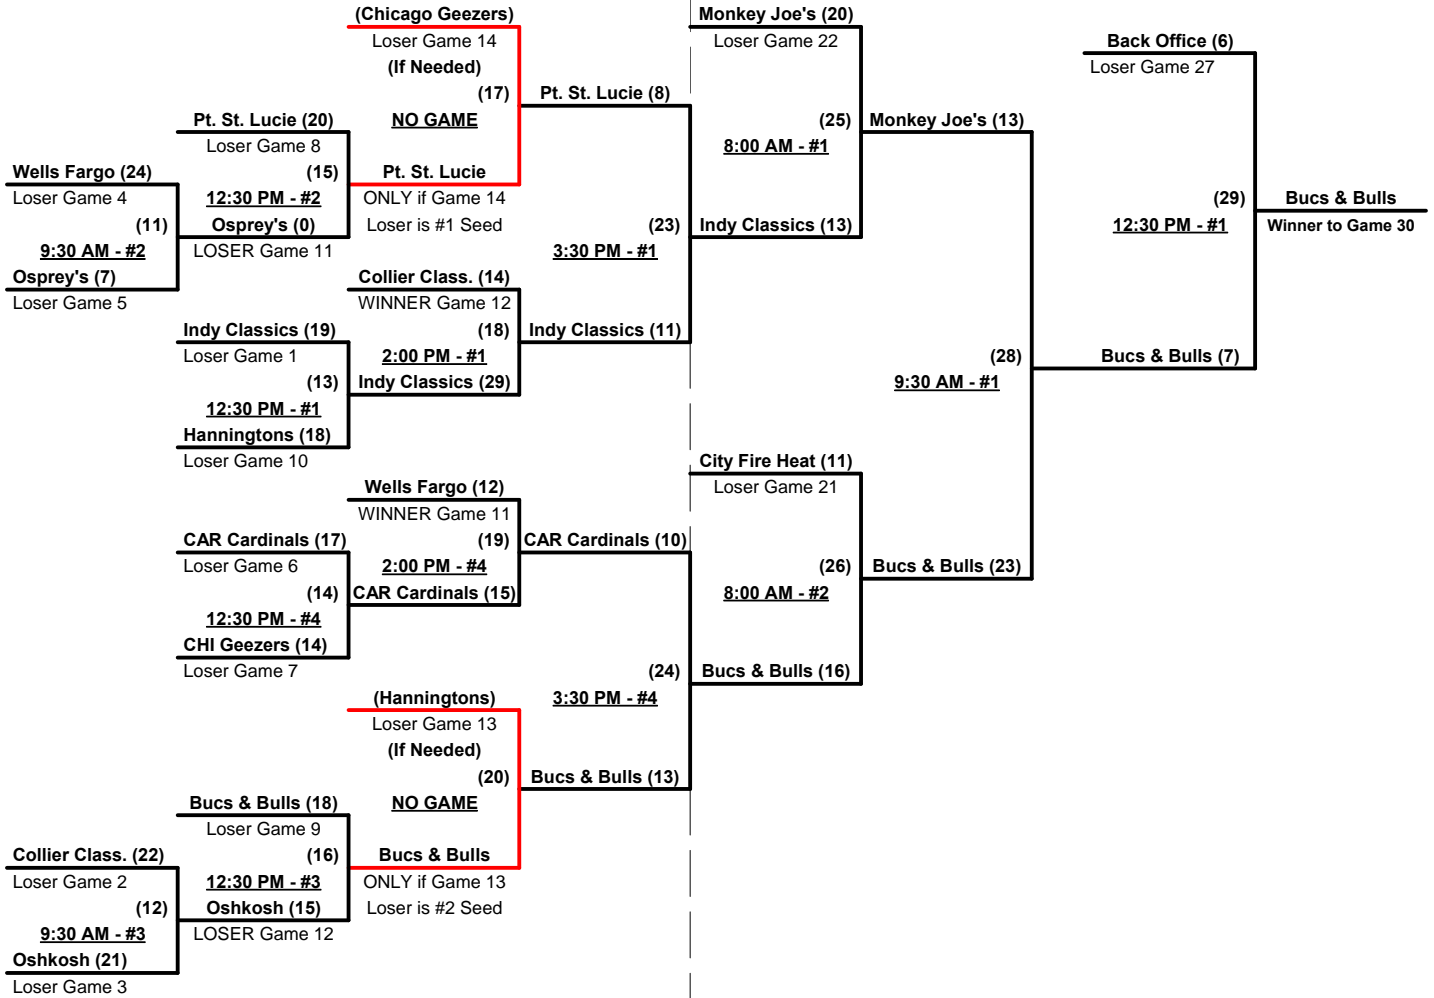

Elimination Bracket

Men's 70+ AAA Division - 14 Teams

WEDNESDAY

THURSDAY

SSUSA's ComBat Winter Nationals 2011
Ft. Myers & Cape Coral, Florida
November 8 - 10, 2011

Rev. 11/30/2011

Men's 70+ AA Division - 6 Teams

<u>Win</u>	<u>Loss</u>		
1	1	1	Barracudas 70 (NY)
2	0	2	CAM HVAC (RI)
1	1	3	Indy Crowns (IN)

<u>Win</u>	<u>Loss</u>		
2	0	4	Long Island Jaguars (NY)
0	2	5	SSL 70 Seahawks (NJ)
0	2	6	Virginia Crackerjacks

Tuesday • November 8, 2011 • Northwest Softball Complex • Cape Coral

Time	#	Runs	Team Name	Field	#	Runs	Team Name
11:00 AM	6	7	Virginia Crackerjacks	5	1	16	Barracudas 70 (NY)
12:30 PM	3	7	Indy Crowns (IN)	5	4	8	Long Island Jaguars (NY)
2:00 PM	4	23	Long Island Jaguars (NY)	3	6	10	Virginia Crackerjacks
2:00 PM	1	11	Barracudas 70 (NY)	4	2	12	CAM HVAC (RI)
2:00 PM	5	7	SSL 70 Seahawks (NJ)	5	3	10	Indy Crowns (IN)
3:30 PM	2	19	CAM HVAC (RI)	5	5	8	SSL 70 Seahawks (NJ)

Seeding for Three-Game-Guarantee Bracket commencing Wednesday morning - See Bracket for details

Format: Two (2) Game Round Robin to seed 70-AA Division Three-Game-Guarantee Bracket
Home Runs - AA Rule = 1 per team per game, Outs
Time Limits - RR = 65 + open inn. • Bracket = 70 + open inn. • Championship game(s) = 7 innings full
Tie Breakers - Head to head (in full RR only), least runs allowed, run differential, coin toss

Schedule Subject to Change at Discretion of Tournament and Field Directors