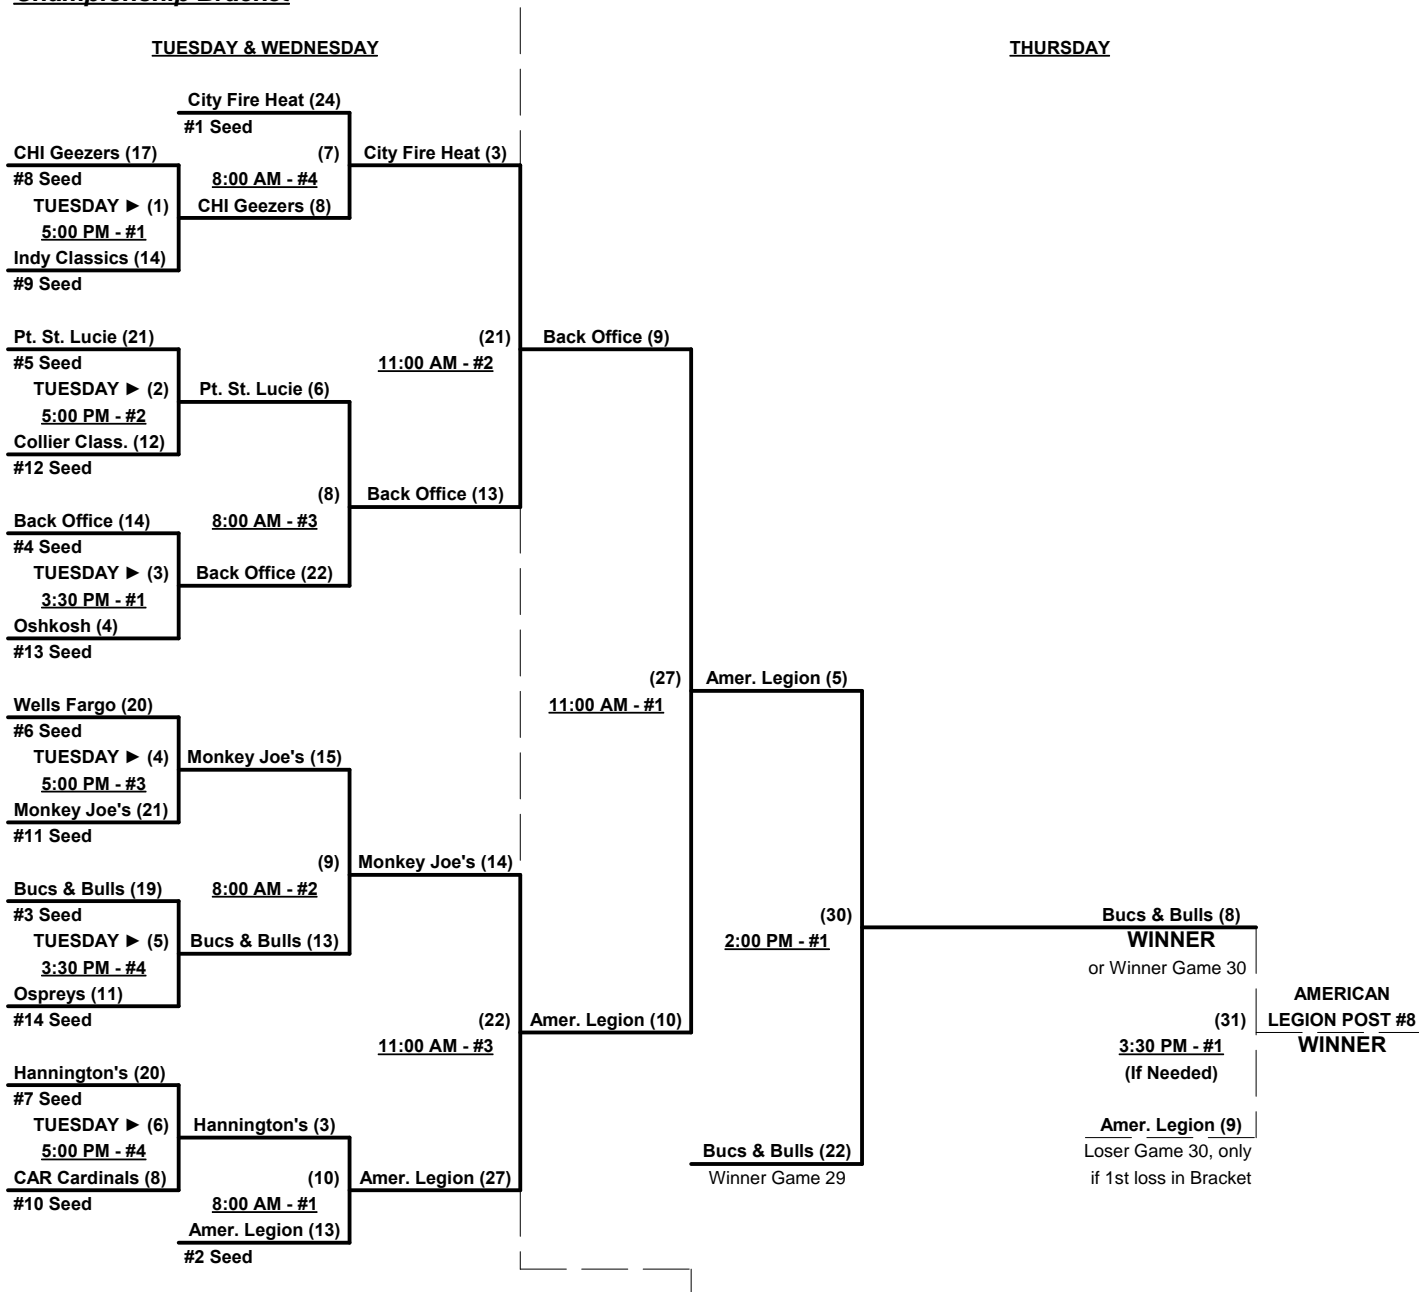

SSUSA's ComBat Winter Nationals 2011

Ft. Myers & Cape Coral, Florida

November 8 - 10, 2011

Rev. 11/30/2011

Men's 70+ AAA Division - 14 Teams

<u>Win</u>	<u>Loss</u>		<u>Win</u>	<u>Loss</u>	
2	0	1 American Legion Post #8 (FL)	1	1	8 Hannington's of MA
1	1	2 Back Office Associates (MA)	1	1	9 Indianapolis Classics (IN)
2	0	3 Bucs & Bulls 70's (FL)	1	1	10 Monkey Joe's Big Nut (NJ)
1	1	4 Carolina Cardinals 70's (NC)	0	2	11 Oshkosh Ambass. 70 (WI)
1	1	5 Chicago Geezers 70's (IL)	0	2	12 Ospreys (FL)
2	0	6 City Fire Heat (FL)	1	1	13 Pt. St. Lucie Ramblers (FL)
0	2	7 Collier Classics 70 (FL)	1	1	14 Wells Fargo Advisors (IL)

Tuesday • November 8, 2011 • Lee County Sports Complex • Ft. Myers

Time	#	Runs	Team Name	Field	#	Runs	Team Name
8:00 AM	2	7	Back Office Associates (MA)	1	6	8	City Fire Heat (FL)
8:00 AM	10	17	Monkey Joe's Big Nut (NJ)	2	7	9	Collier Classics 70 (FL)
8:00 AM	9	37	Indianapolis Classics (IN)	3	12	12	Ospreys (FL)
8:00 AM	14	21	Wells Fargo Advisors (IL)	4	4	9	Carolina Cardinals 70's (NC)
9:30 AM	6	10	City Fire Heat (FL)	1	14	8	Wells Fargo Advisors (IL)
9:30 AM	7	6	Collier Classics 70 (FL)	2	5	18	Chicago Geezers 70's (IL)
9:30 AM	3	15	Bucs & Bulls 70's (FL)	3	9	9	Indianapolis Classics (IN)
9:30 AM	4	21	Carolina Cardinals 70's (NC)	4	10	6	Monkey Joe's Big Nut (NJ)
11:00 AM	1	15	American Legion Post #8 (FL)	1	8	14	Hannington's of MA
11:00 AM	12	4	Ospreys (FL)	2	2	13	Back Office Associates (MA)
11:00 AM	5	12	Chicago Geezers 70's (IL)	3	3	19	Bucs & Bulls 70's (FL)
11:00 AM	13	18	Pt. St. Lucie Ramblers (FL)	4	11	3	Oshkosh Ambass. 70 (WI)
12:30 PM	11	7	Oshkosh Ambass. 70 (WI)	1	1	29	American Legion Post #8 (FL)
12:30 PM	8	13	Hannington's of MA	4	13	7	Pt. St. Lucie Ramblers (FL)

Seeding for 65-AAA Three-Game-Guarantee Bracket commencing TUESDAY afternoon - See Bracket for details

Format: Two (2) Game Round Robin to seed 70-AAA Division Three-Game-Guarantee Bracket
Home Runs - AAA Rule = 3 per team per game, Walks
Time Limits - RR = 65 + open inn. • Bracket = 70 + open inn. • Championship game(s) = 7 innings full
Tie Breakers - Head to head (in full RR only), least runs allowed, run differential, coin toss

Schedule Subject to Change at Discretion of Tournament and Field Directors

SSUSA's ComBat Winter Nationals 2011

Ft. Myers & Cape Coral, Florida
November 8 - 10, 2011

Rev. 11/30/2011

Men's 70+ AAA Division - 14 Teams

Championship Bracket

**AMERICAN
LEGION POST #8
WINNER**