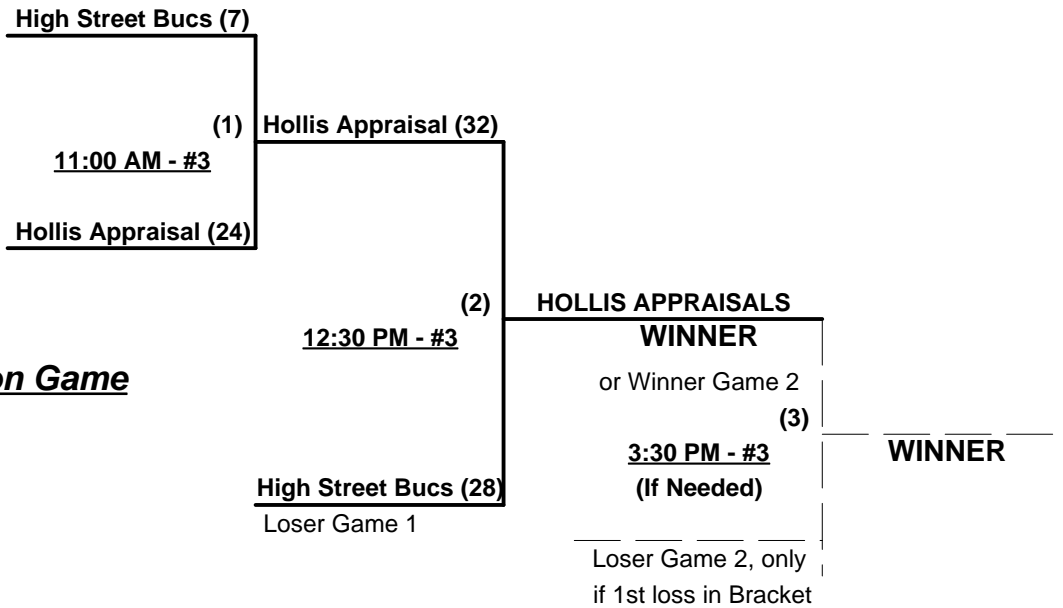

**Men's 60+ Major Plus Division - 2 Teams**

**Championship Bracket**

SATURDAY

**Elimination Game**