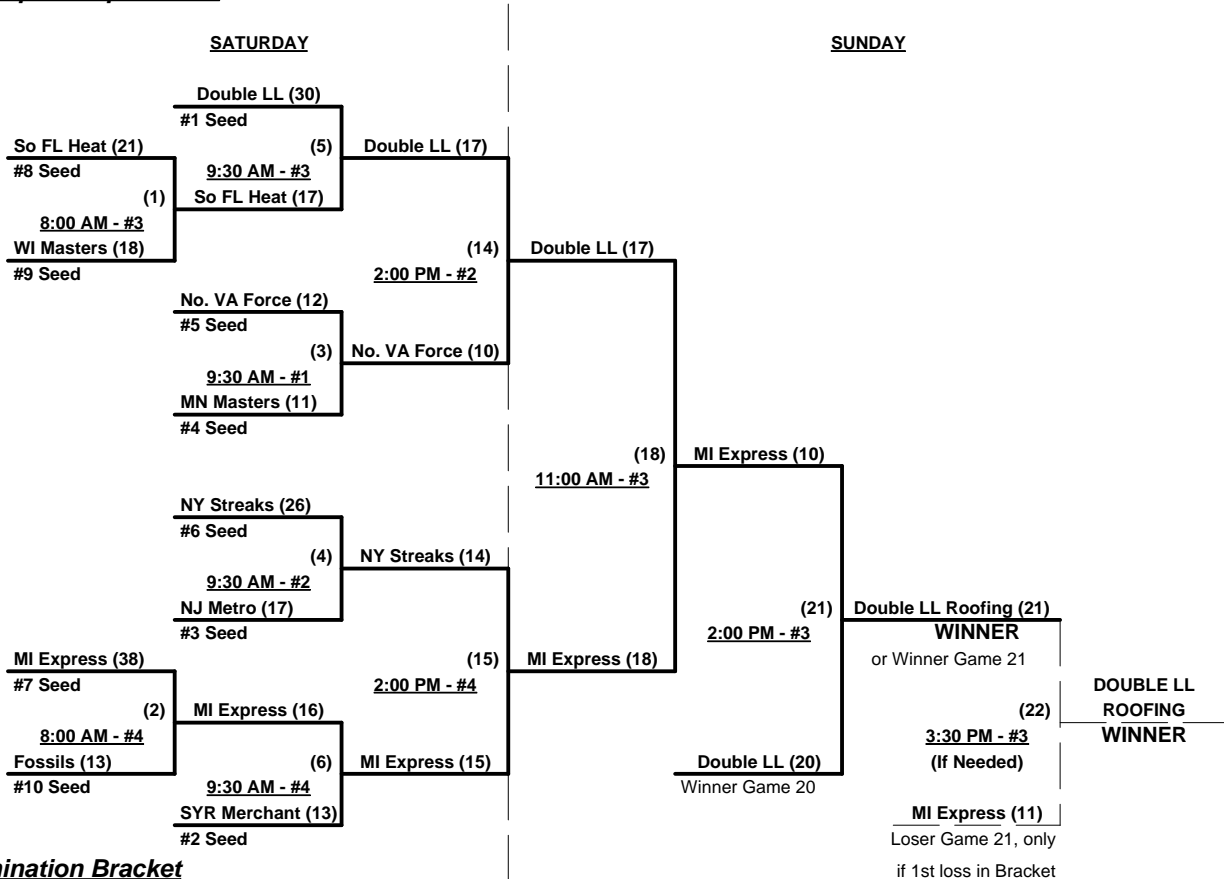

SSUSA's ComBat Winter Nationals 2011

Ft. Myers , Cape Coral & Naples, Florida

November 11 - 13, 2011

Rev. 11/30/2011

Men's 60+ Major Division - 10 Teams

Championship Bracket

Elimination Bracket