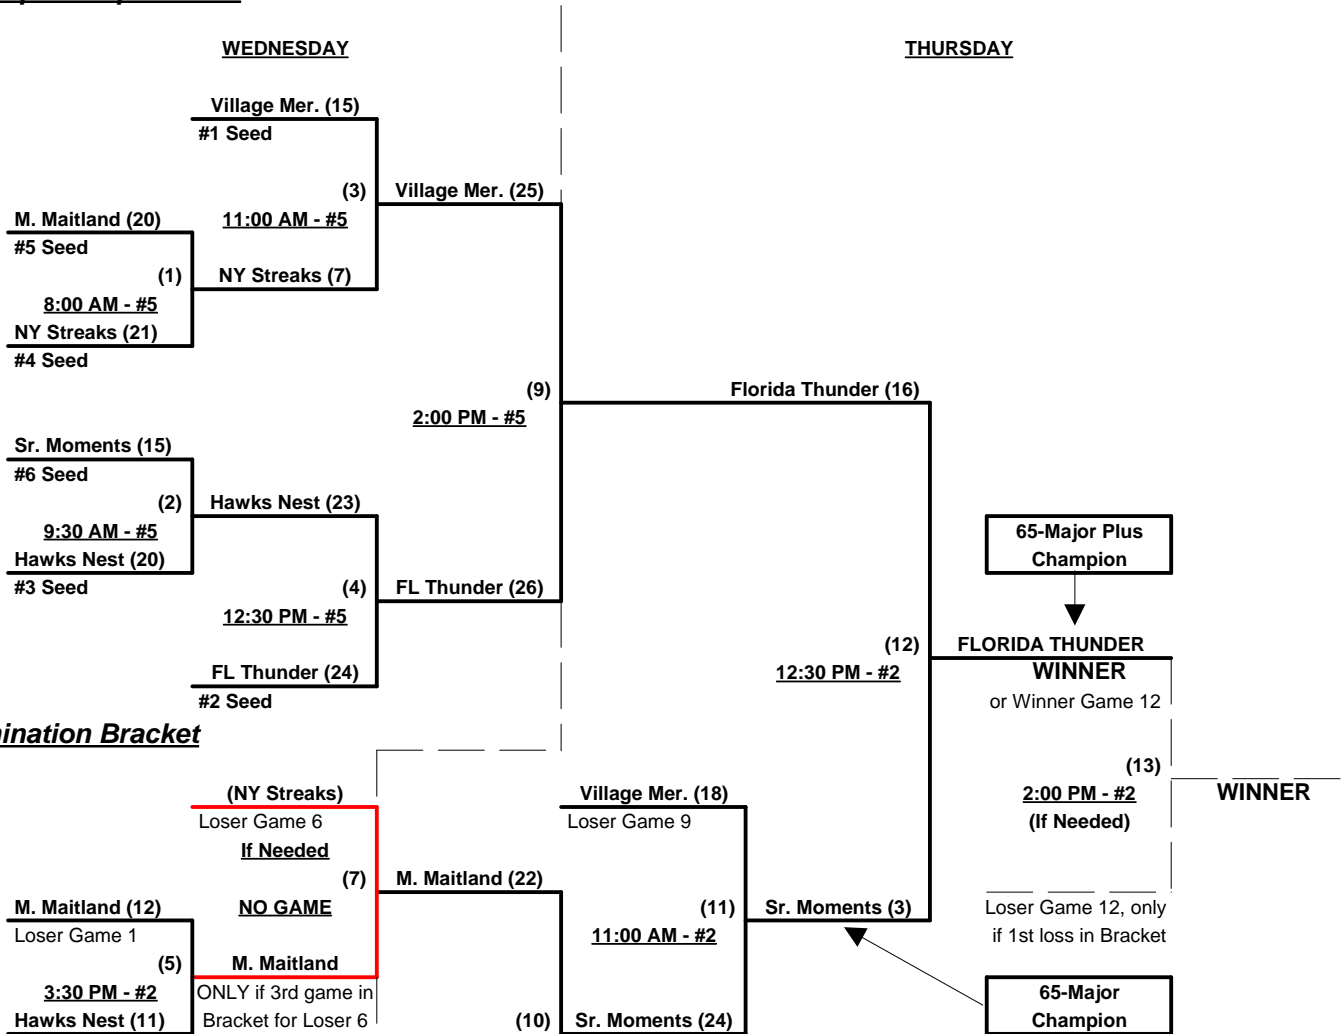

SSUSA's ComBat Winter Nationals 2011

Ft. Myers & Cape Coral, Florida

November 8 - 10, 2011

Rev. 11/30/2011

Men's 65+ Platinum Division - 6 Teams

Championship Bracket

§ Florida Thunder and Village Merchants GIVE 5-Run OR 11-Defensive-Player equalizer in ALL games vs. other teams

SSUSA's ComBat Winter Nationals 2011
Ft. Myers & Cape Coral, Florida
November 8 - 10, 2011

Rev. 11/30/2011

Men's 65+ AAA Division - 12 Teams

<u>Win</u>	<u>Loss</u>			<u>Win</u>	<u>Loss</u>		
0	2	1	Bostonian Shoes (MA)	1	1	7	Sports Lettering (NC)
1	1	2	Bucs & Bulls 65's (FL)	2	0	8	Stahl Post #30 65's (DE)
1	1	3	Jersey Masters (NJ)	2	0	9	Stancil's Photo 65 (FL)
1	1	4	Lakeland Canadians (ON,C)	0	2	10	Virginia Cavaliers
1	1	5	Levin Finan./Pat's Sports (FL)	2	0	11	Voice Tech. (FL)
0	2	6	Oshkosh Ambass. 65 (WI)	1	1	12	West Michigan

Tuesday • November 8, 2011 • Northwest Softball Complex • Cape Coral

Time	#	Runs	Team Name	Field	#	Runs	Team Name
8:00 AM	6	17	Oshkosh Ambass. 65 (WI)	1	4	20	Lakeland Canadians (ON,C)
8:00 AM	1	8	Bostonian Shoes (MA)	2	11	23	Voice Tech. (FL)
9:30 AM	4	7	Lakeland Canadians (ON,C)	1	8	16	Stahl Post #30 65's (DE)
9:30 AM	11	31	Voice Tech. (FL)	2	6	12	Oshkosh Ambass. 65 (WI)
11:00 AM	10	13	Virginia Cavaliers	1	12	14	West Michigan
11:00 AM	5	15	Levin Finan./Pat's Sports (FL)	2	3	29	Jersey Masters (NJ)
11:00 AM	2	11	Bucs & Bulls 65's (FL)	3	7	14	Sports Lettering (NC)
11:00 AM	9	12	Stancil's Photo 65 (FL)	4	1	11	Bostonian Shoes (MA)
12:30 PM	8	29	Stahl Post #30 65's (DE)	1	10	4	Virginia Cavaliers
12:30 PM	12	11	West Michigan	2	5	24	Levin Finan./Pat's Sports (FL)
12:30 PM	3	17	Jersey Masters (NJ)	3	2	22	Bucs & Bulls 65's (FL)
12:30 PM	7	5	Sports Lettering (NC)	4	9	18	Stancil's Photo 65 (FL)

Seeding for 65-AAA Three-Game-Guarantee Bracket commencing TUESDAY afternoon - See Bracket for details

Format: Two (2) Game Round Robin to seed 65-AAA Division Three-Game-Guarantee Bracket
Home Runs - AAA Rule = 3 per team per game, Walks
Time Limits - RR = 65 + open inn. • Bracket = 70 + open inn. • Championship game(s) = 7 innings full
Tie Breakers - Head to head (in full RR only), least runs allowed, run differential, coin toss

Schedule Subject to Change at Discretion of Tournament and Field Directors