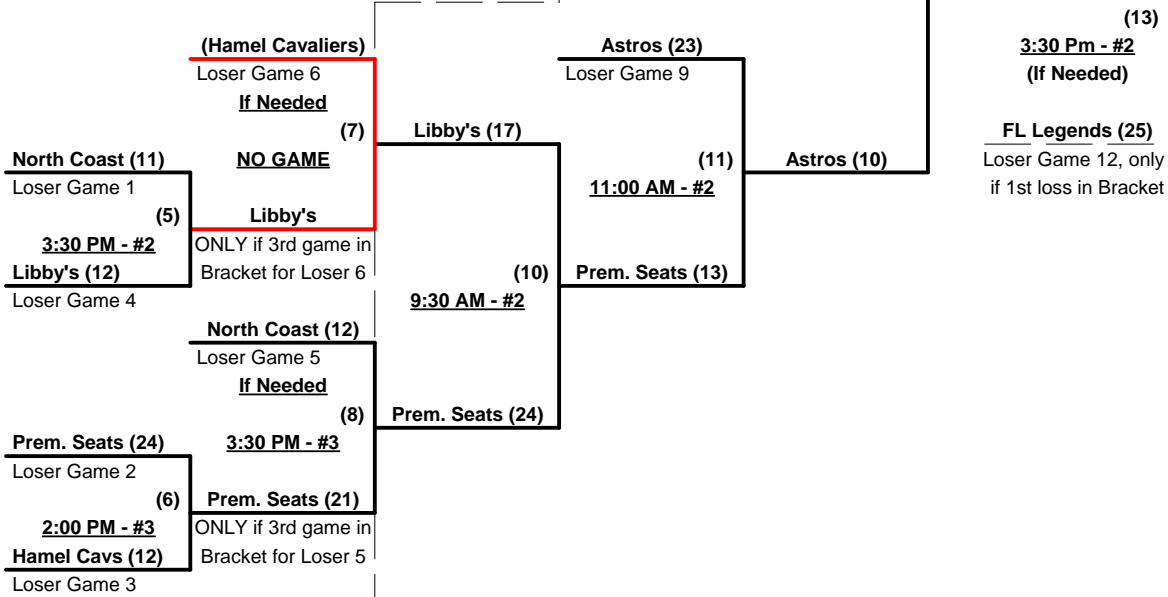

Elimination Bracket

§ Florida Legends and Premium Seats USA GIVE 5-Run OR 11-Defensive-Player equalizer in ALL games vs. other teams