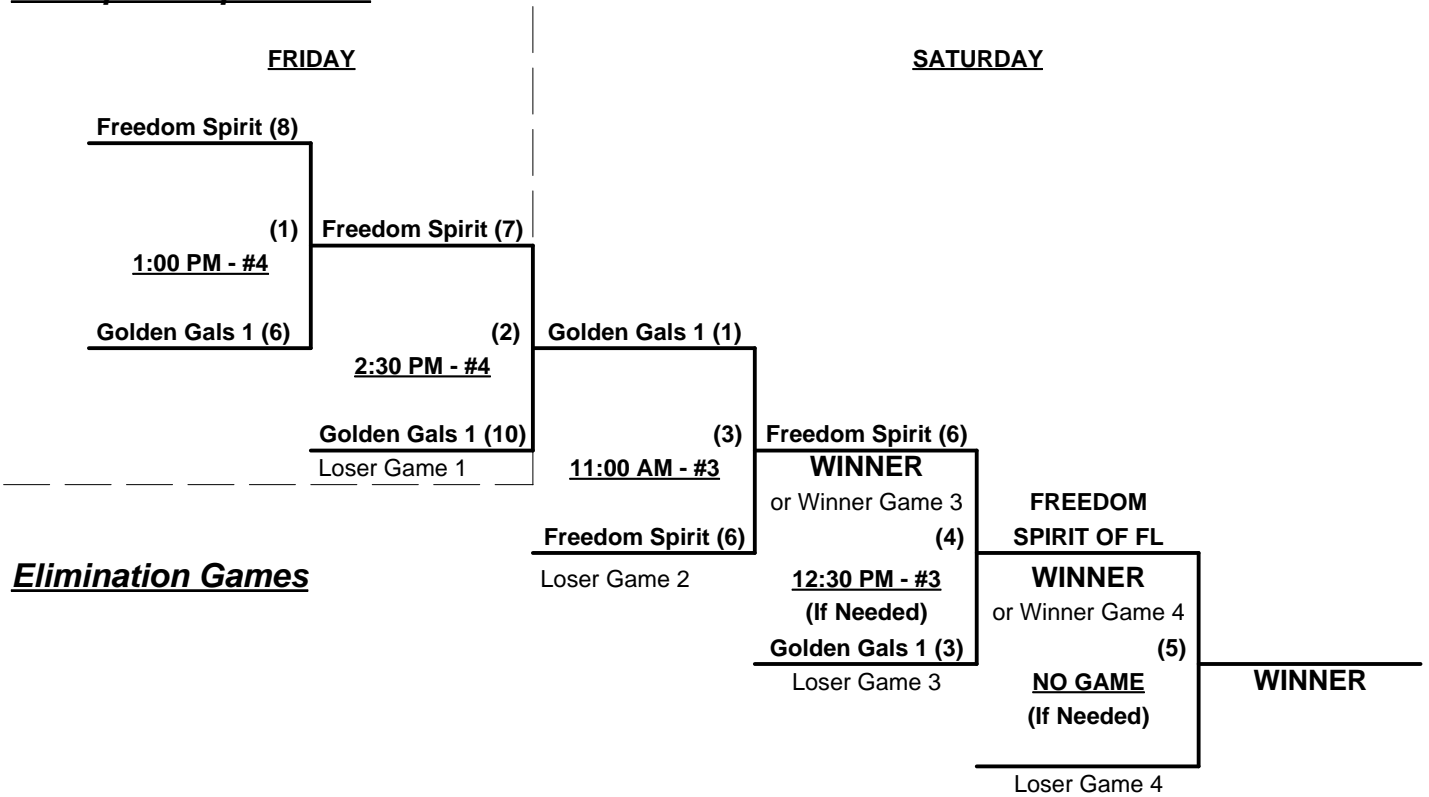

Women's 70+ Division - 2 Teams

Championship Bracket