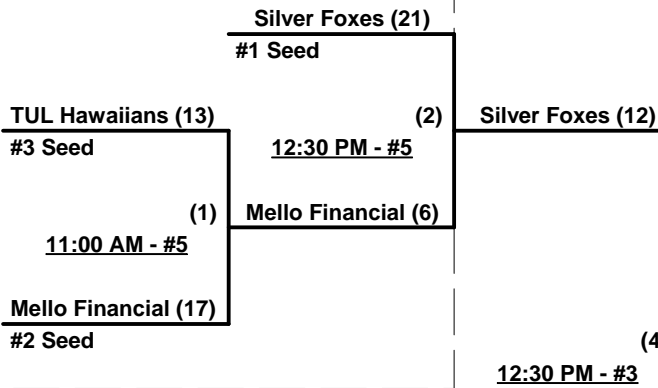

SSUSA's ComBat Winter Nationals 2011
Ft. Myers , Cape Coral & Naples, Florida
November 11 - 13, 2011

Rev. 11/28/2011

Men's 50+ AA Division - 3 Teams

Championship Bracket

SATURDAY

SUNDAY

SILVER FOXES
WINNER
or Winner Game 4