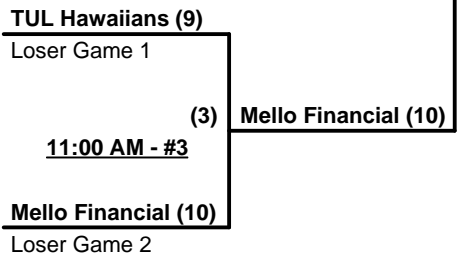

**Men's 50+ AA Division - 3 Teams**

**Championship Bracket**

SATURDAY

SUNDAY

**SILVER FOXES**  
**WINNER**  
 or Winner Game 4

**Elimination Bracket**

**Mello Financial (10)**

(5)  
2:00 PM - #3  
 (If Needed)