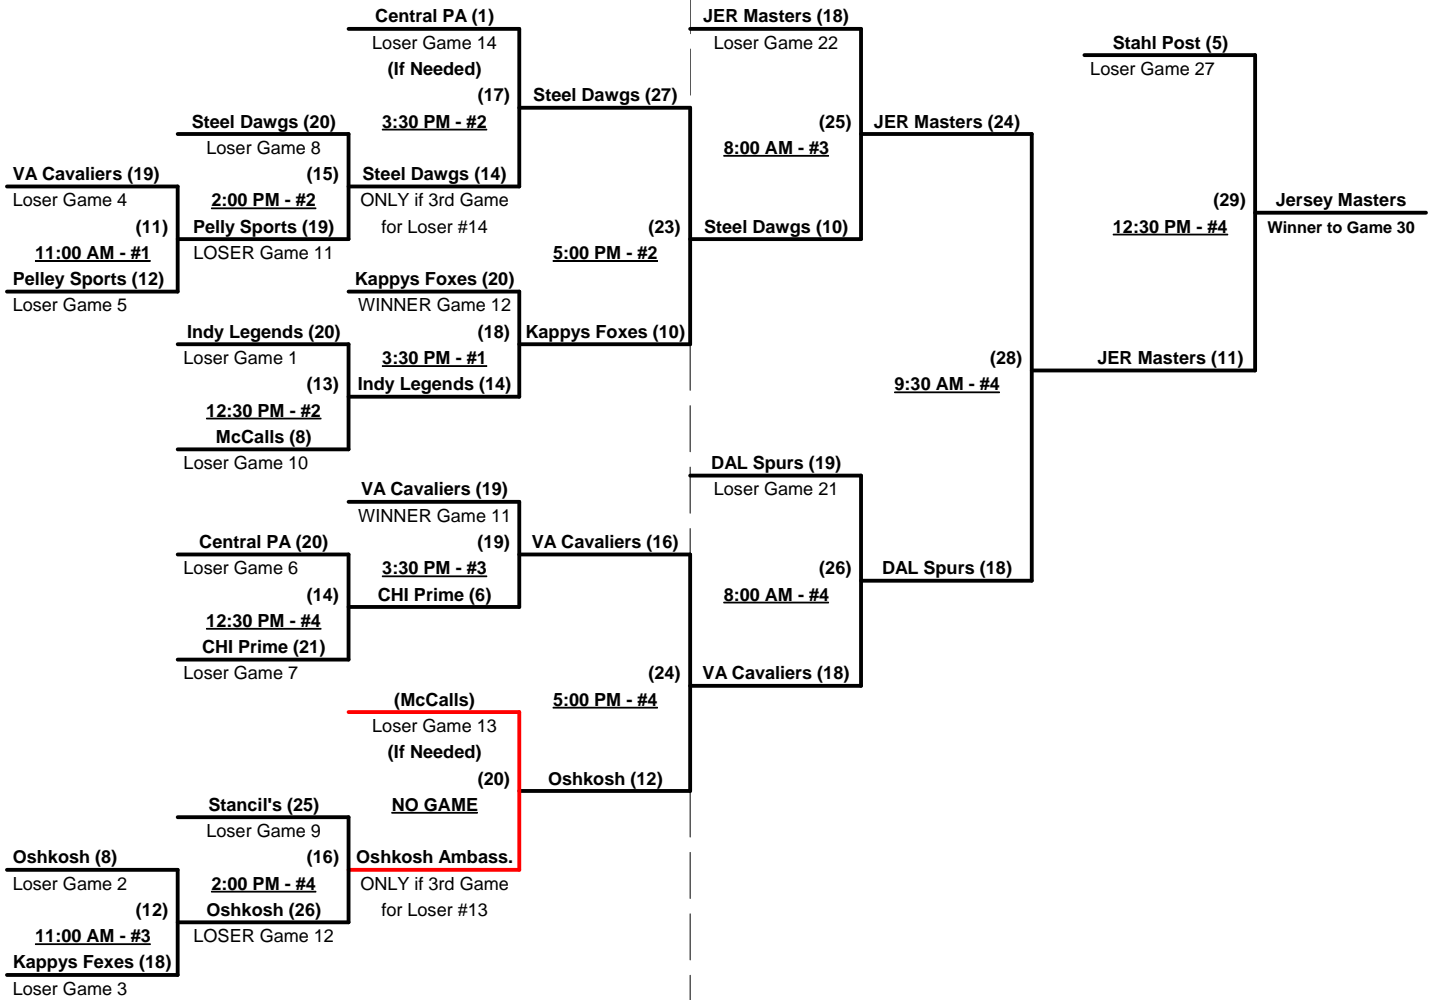

### Championship Bracket

**Elimination Bracket**

**Men's 60+ AAA Division - 14 Teams**

**SATURDAY**

**SUNDAY**