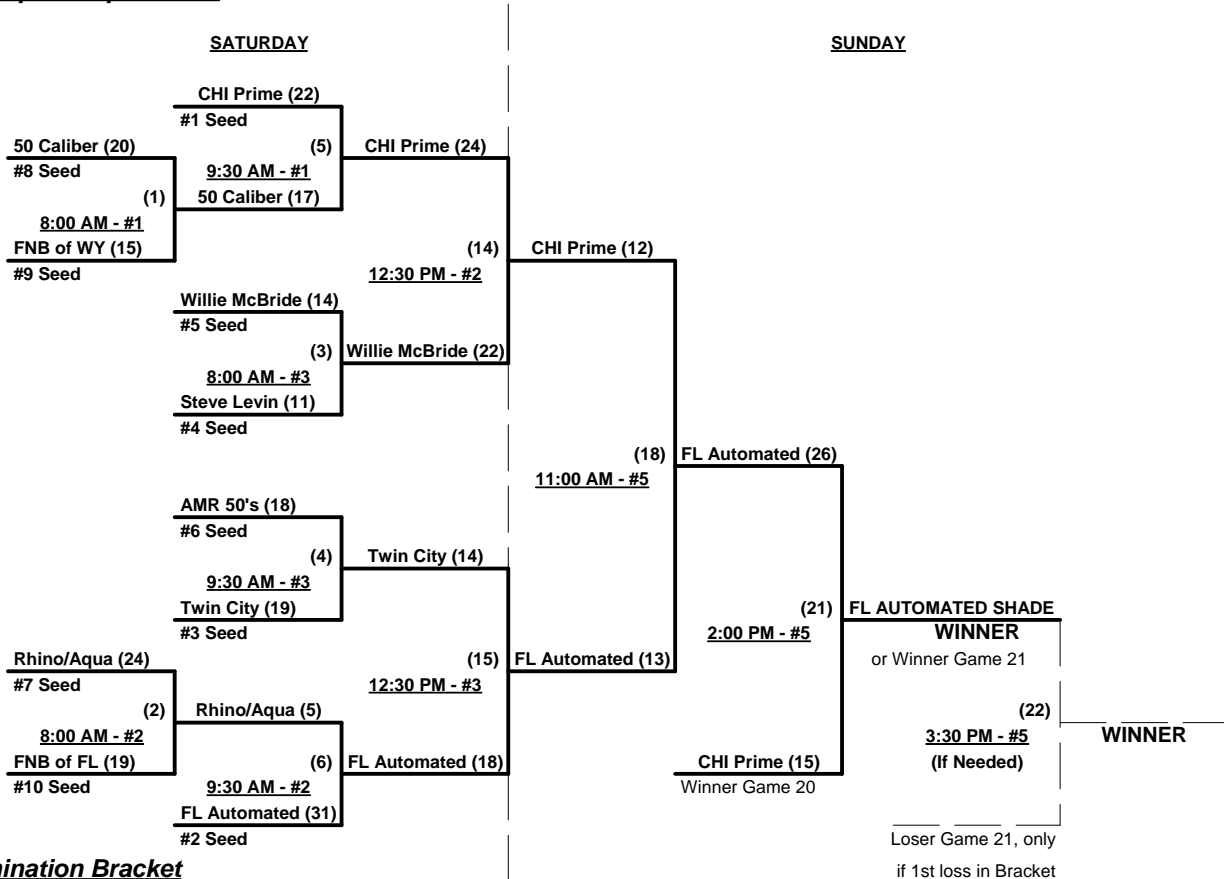

SSUSA's ComBat Winter Nationals 2011

Ft. Myers , Cape Coral & Naples, Florida
November 11 - 13, 2011

Rev. 11/28/2011

Men's 50+ AAA Division - 10 Teams

Championship Bracket

Elimination Bracket