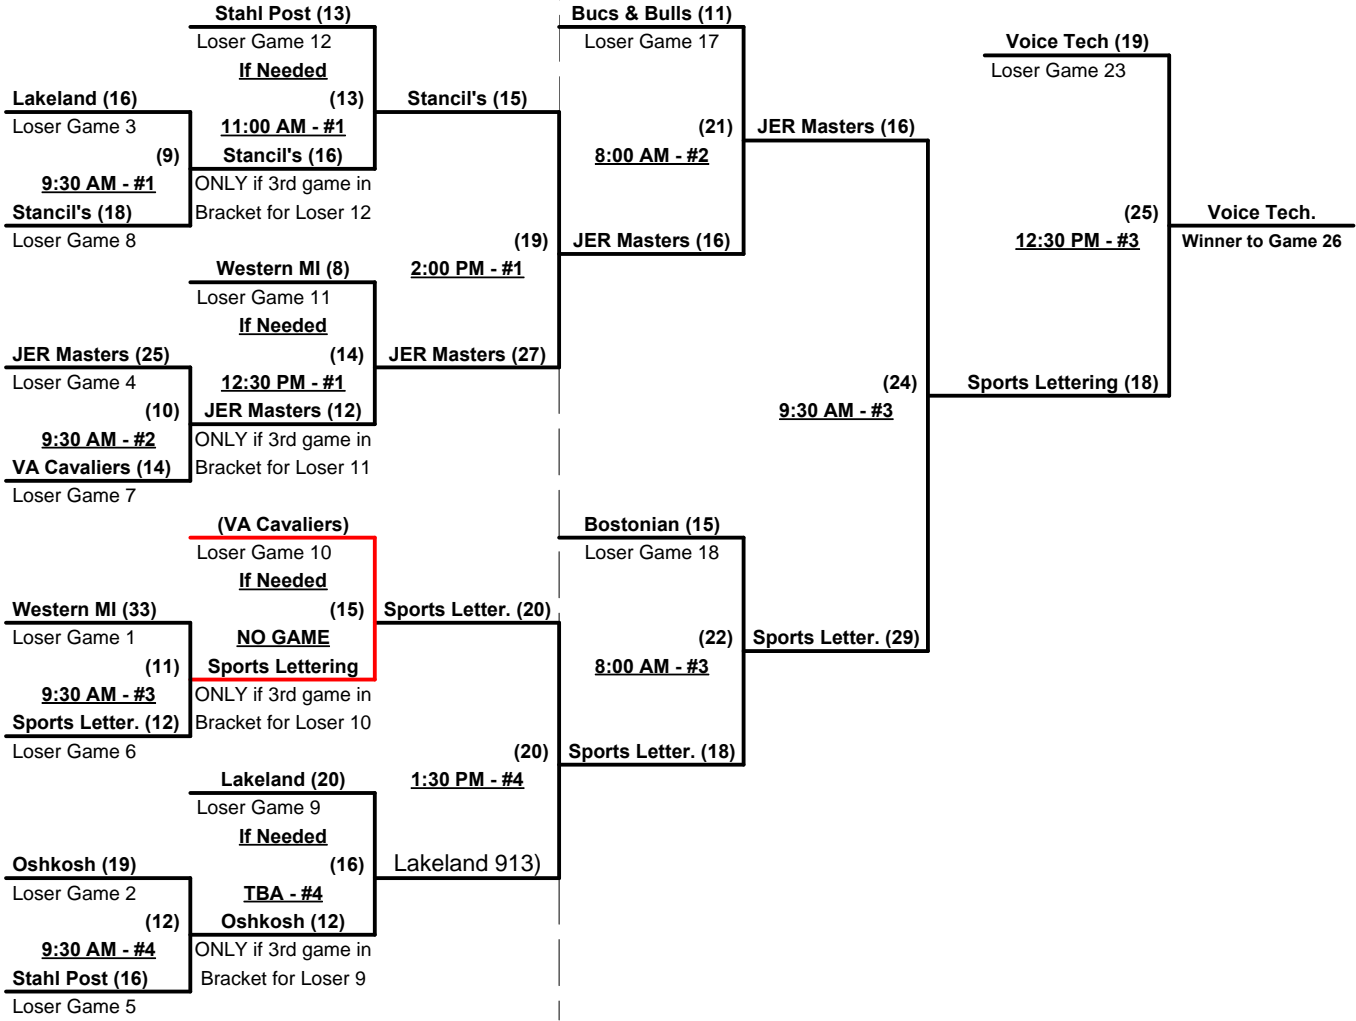

Elimination Bracket

Men's 65+ AAA Division - 12 Teams

WEDNESDAY

THURSDAY

SSUSA's ComBat Winter Nationals 2011
Ft. Myers & Cape Coral, Florida
November 8 - 10, 2011

Rev. 11/30/2011

Men's 65+ AA Division - 9 Teams

<u>Win</u>	<u>Loss</u>		
0	2	1	Barracuda's (NY)
1	1	2	Collier Classics (FL)
0	2	3	Columbus Silver Sticks (IN)
2	0	4	Cozy Grille / TFP 2396 (RI)
1	1	5	Dot Jobs/Indy 65's (IN)

<u>Win</u>	<u>Loss</u>		
2	0	6	Golden Eagles (FL)
1	1	7	Long Island Jaguars (NY)
2	0	8	Rip's Country Inn (MD)
0	2	9	Syracuse Cyclones (NY)

Tuesday • November 8, 2011 • Cape Coral Softball Complex • Cape Coral

Time	#	Runs	Team Name	Field	#	Runs	Team Name
8:30 AM	1	13	Barracuda's (NY)	1	2	14	Collier Classics (FL)
8:30 AM	4	13	Cozy Grille / TFP 2396 (RI)	2	5	12	Dot Jobs/Indy 65's (IN)
8:30 AM	9	10	Syracuse Cyclones (NY)	3	8	14	Rip's Country Inn (MD)
8:30 AM	3	7	Columbus Silver Sticks (IN)	4	7	14	Long Island Jaguars (NY)
10:00 AM	2	6	Collier Classics (FL)	1	4	22	Cozy Grille / TFP 2396 (RI)
10:00 AM	5	15	Dot Jobs/Indy 65's (IN)	2	9	14	Syracuse Cyclones (NY)
10:00 AM	8	17	Rip's Country Inn (MD)	3	3	8	Columbus Silver Sticks (IN)
10:00 AM	7	6	Long Island Jaguars (NY)	4	6	13	Golden Eagles (FL)
11:30 AM	6	18	Golden Eagles (FL)	4	1	11	Barracuda's (NY)

Seeding for Three-Game-Guarantee Bracket commencing Wednesday morning - See Bracket for details

Format: Two (2) Game Round Robin to seed 65-AA Division Three-Game-Guarantee Bracket
Home Runs - AA Rule = 1 per team per game, Outs
Time Limits - RR = 65 + open inn. • Bracket = 70 + open inn. • Championship game(s) = 7 innings full
Tie Breakers - Head to head (in full RR only), least runs allowed, run differential, coin toss

Schedule Subject to Change at Discretion of Tournament and Field Directors