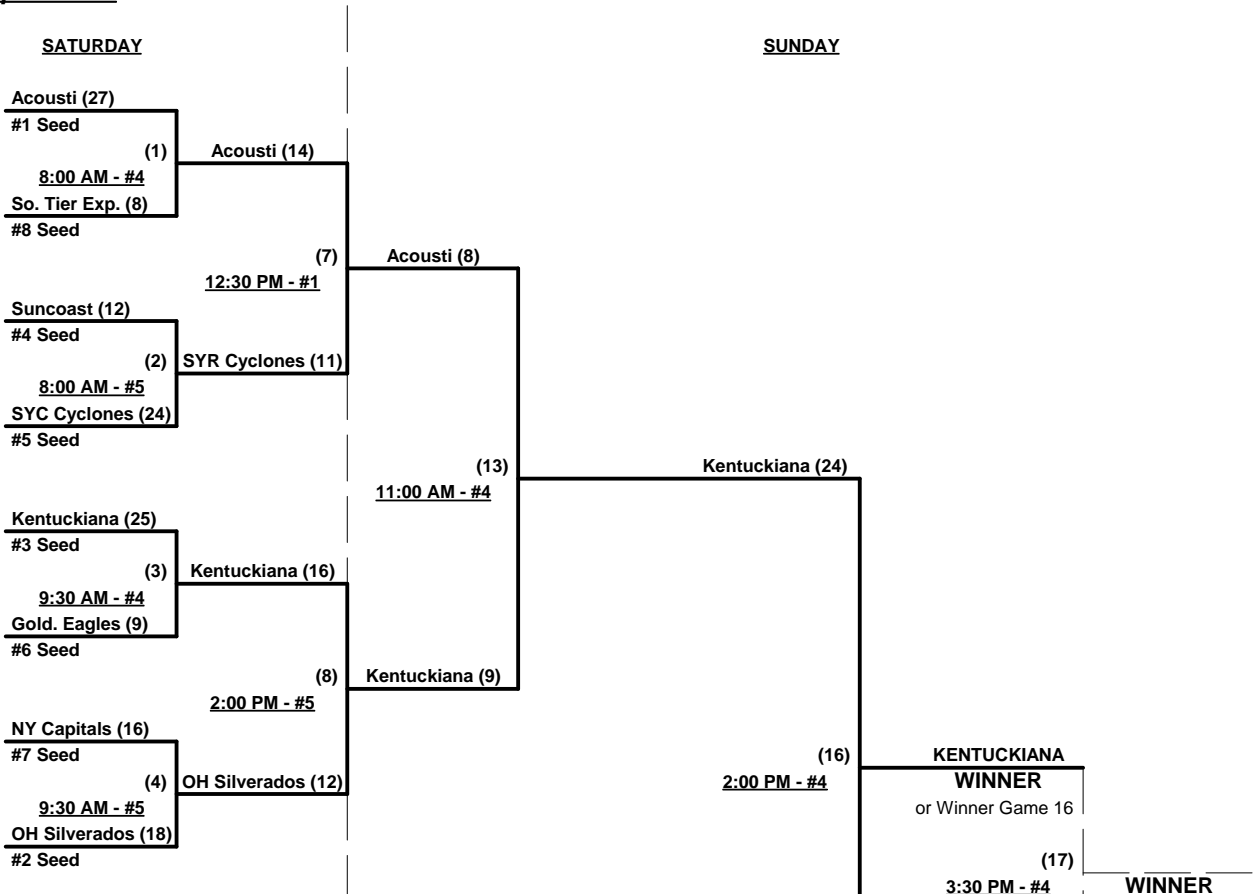

SSUSA's ComBat Winter Nationals 2011

Ft. Myers , Cape Coral & Naples, Florida

November 11 - 13, 2011

Rev. 11/30/2011

Men's 60+ AA Division - 8 Teams

Championship Bracket