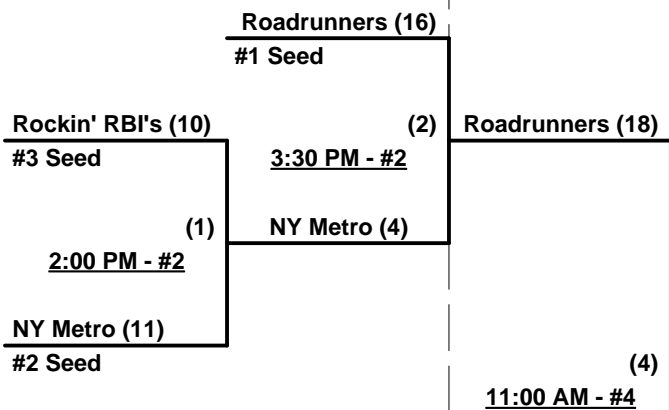

**MARYLAND
ROADRUNNERS
WINNER**

or Winner Game 4

(5)
**12:30 PM - #4
(If Needed)**

WINNER

Loser Game 4, only
if 1st loss in Bracket

Elimination Bracket