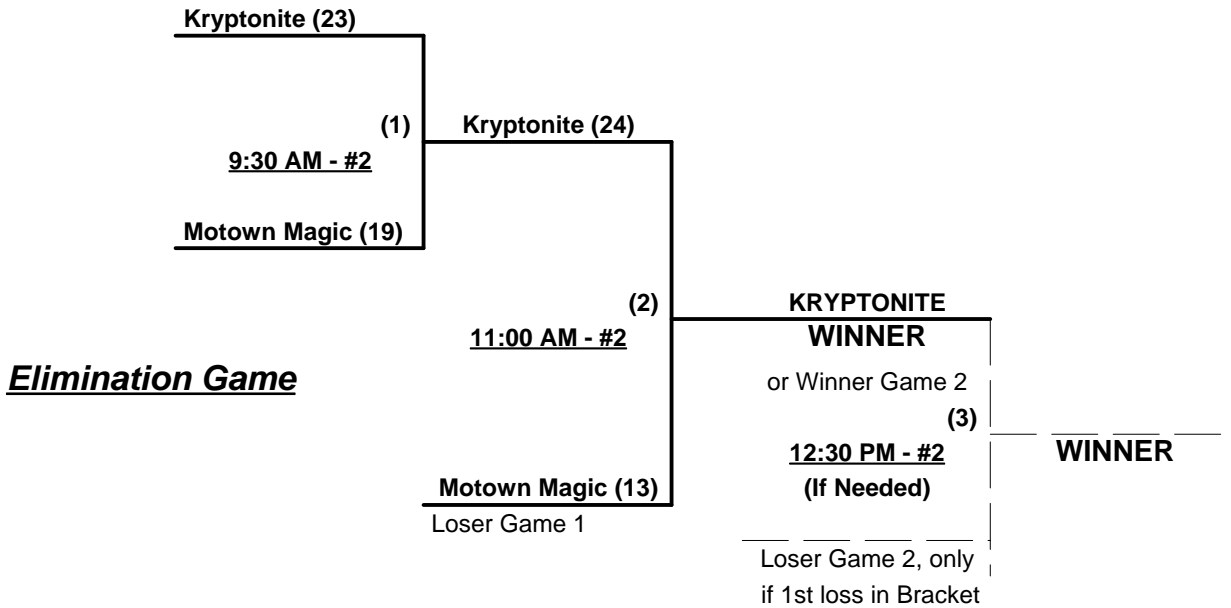

Tie Breakers - Head to head (in full RR only), least runs allowed, run differential, coin toss

Schedule Subject to Change at Discretion of Tournament and Field Directors

SSUSA's ComBat Winter Nationals 2011
Ft. Myers , Cape Coral & Naples, Florida
November 12 - 13, 2011

Rev. 11/30/2011

Women's 40+ Masters Division - 2 Teams

Championship Bracket

SUNDAY

§ Kryptonite GIVES 5-Run equalizer in ALL bracket games

SSUSA's ComBat Winter Nationals 2011

Ft. Myers , Cape Coral & Naples, Florida
November 11 - 13, 2011