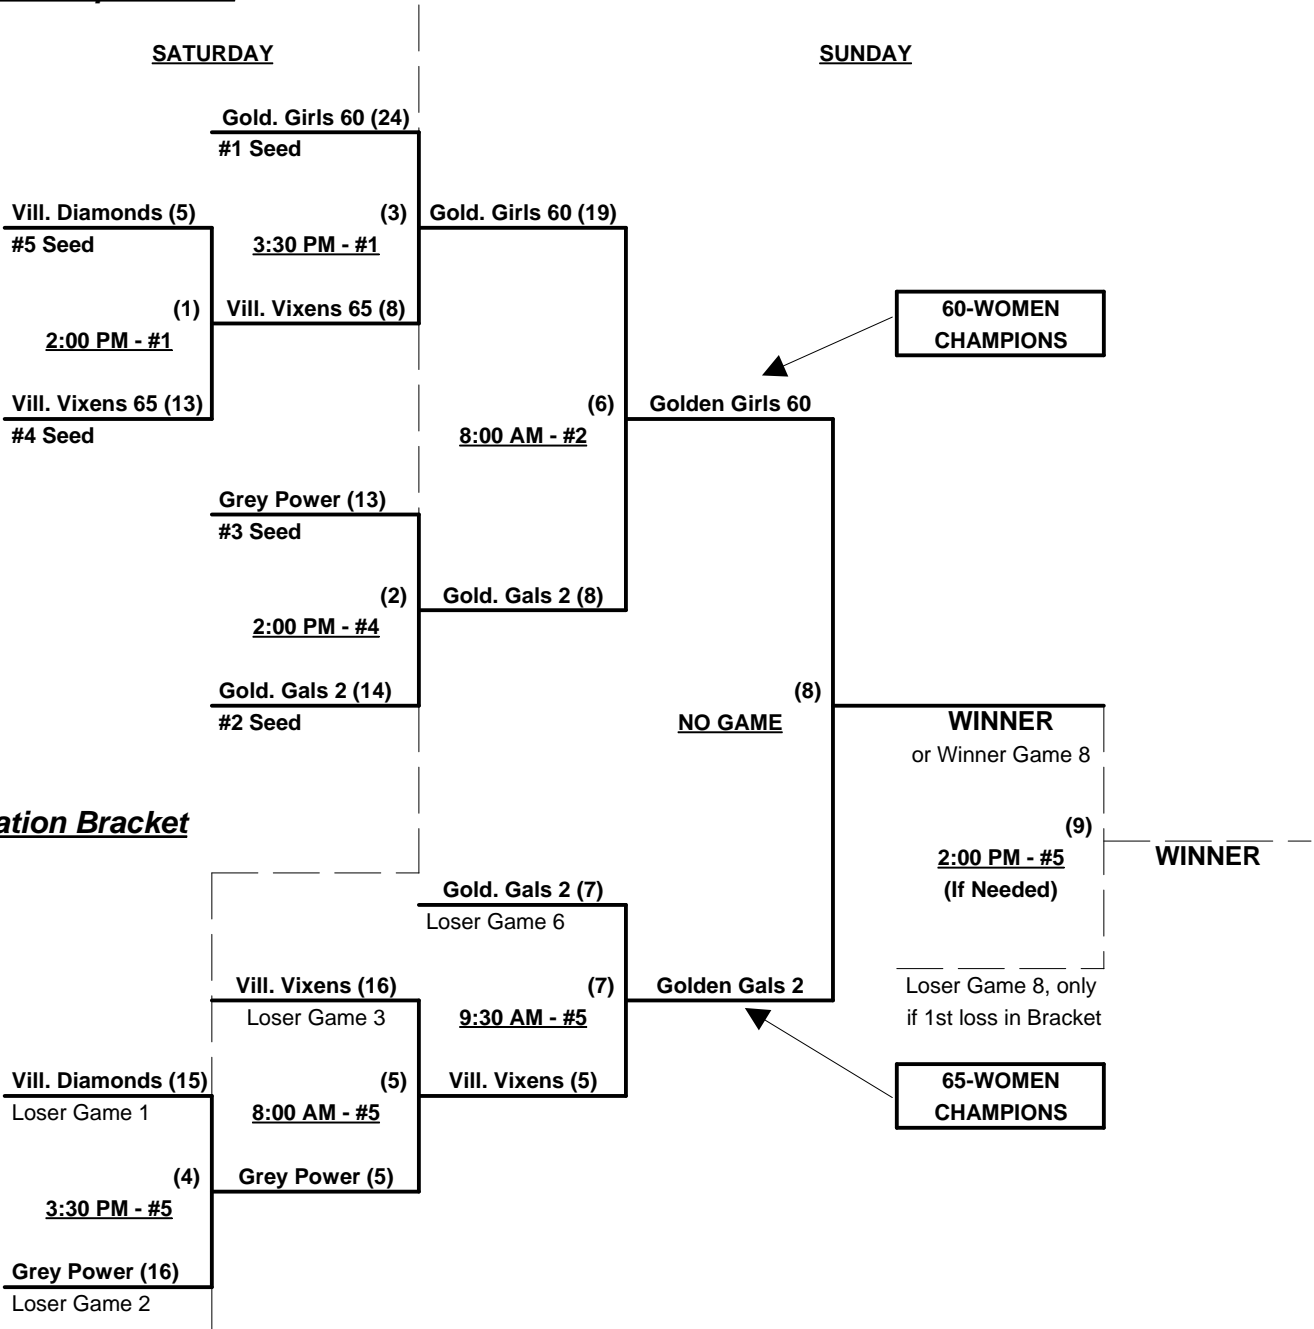

SSUSA's ComBat Winter Nationals 2011

Ft. Myers , Cape Coral & Naples, Florida

November 11 - 13, 2011

Rev. 11/30/2011

Women's 60/65+ Division - 5 Teams

Championship Bracket

§ Women's 60+ teams GIVE 5-Run equalizer in all bracket games vs. Women's 65+ teams