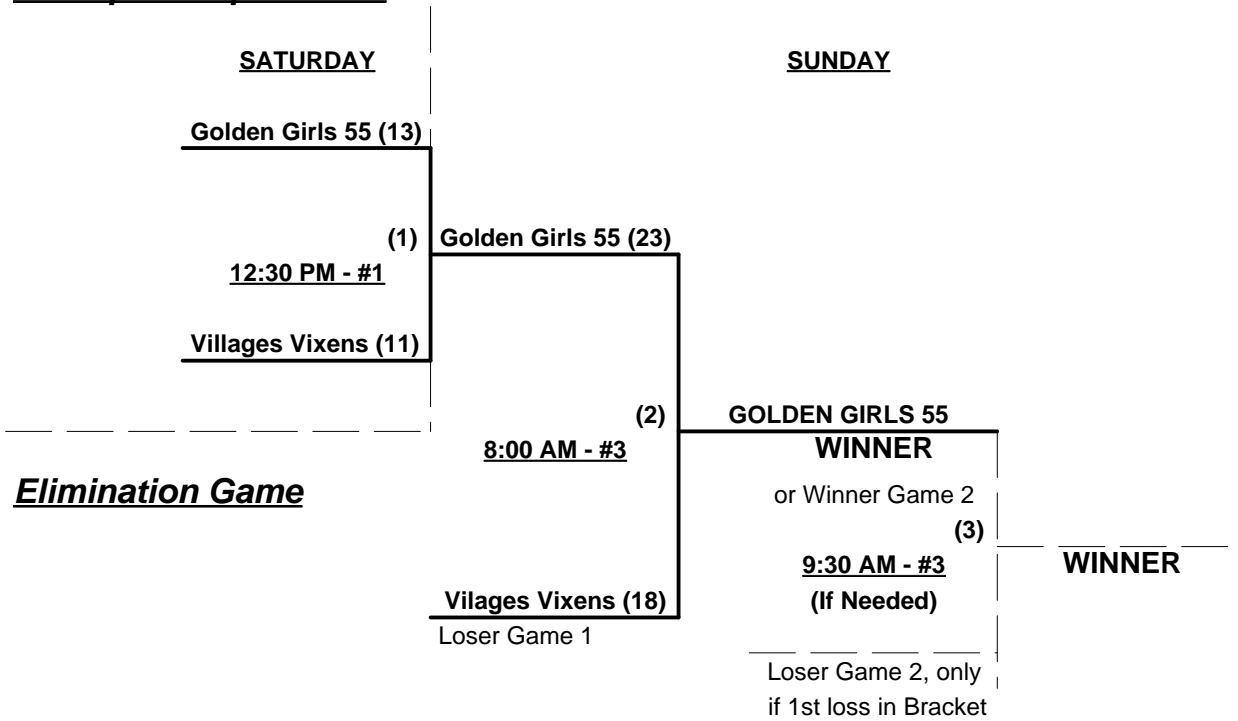

Women's 55+ Division - 2 Teams

Championship Bracket