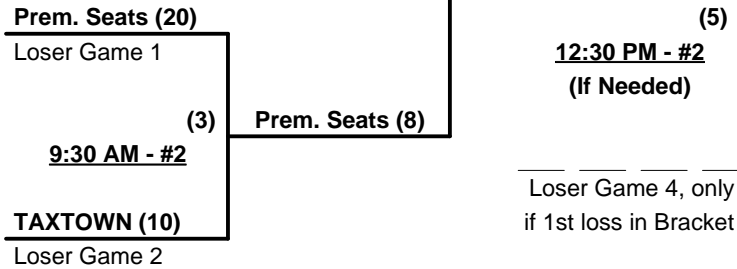

Elimination Bracket