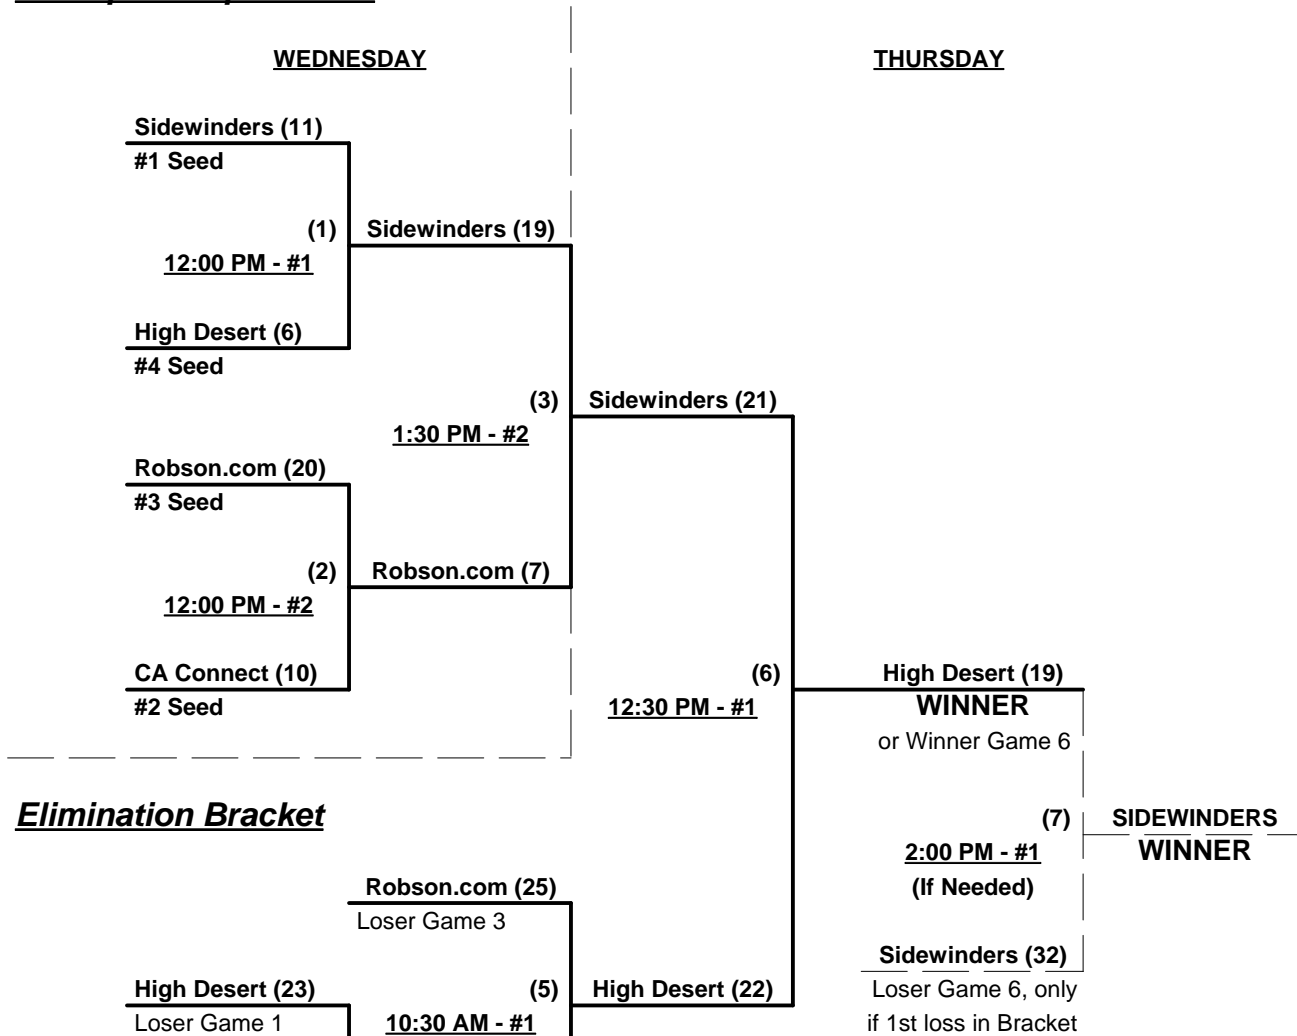

SSUSA's Southwest Championships 2011

Bullhead City, Arizona

April 12 - 14, 2011

Rev. 04/18/2011

Men's 65+ Gold Division - 4 Teams

Championship Bracket

Elimination Bracket

§ CA Connection RECEIVES 5-Run OR 11-Defensive-Player equalizer in ALL bracket games