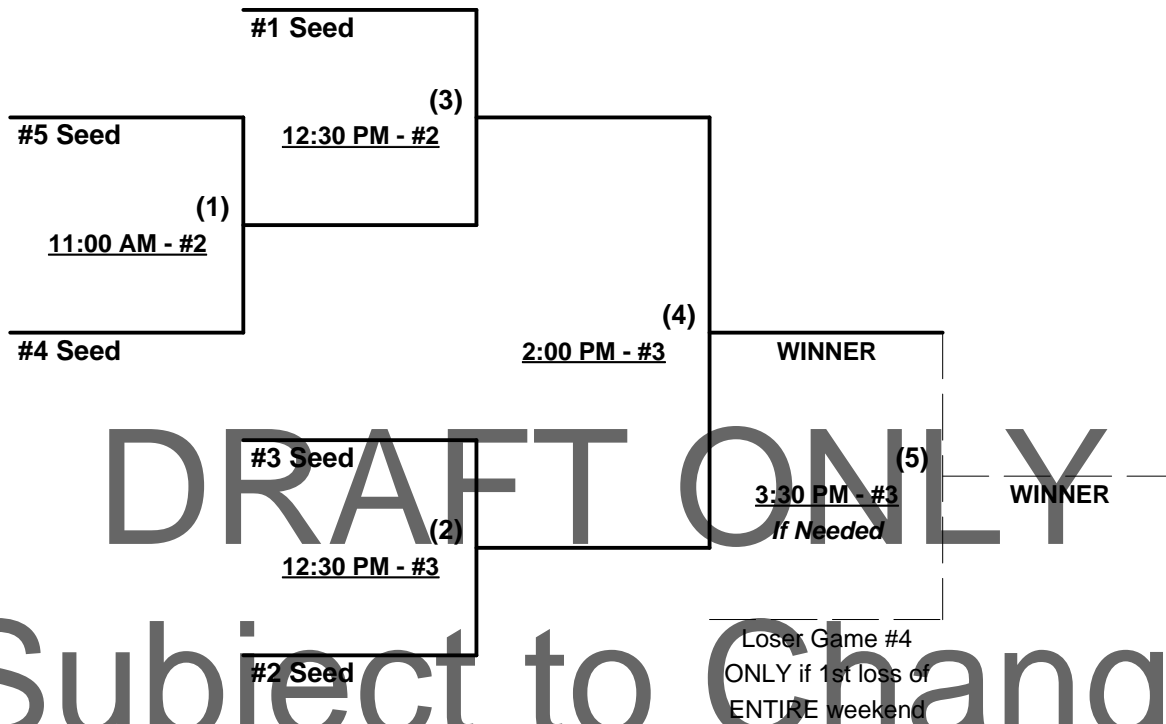

NOTES Teams #5 and #7 RECEIVE 5-run or 11-defensive player equalizer in bracket games except in any game against each other.

If BOTH teams in Game #4 are undefeated, "Winner Take All" (NO "If" Game played)