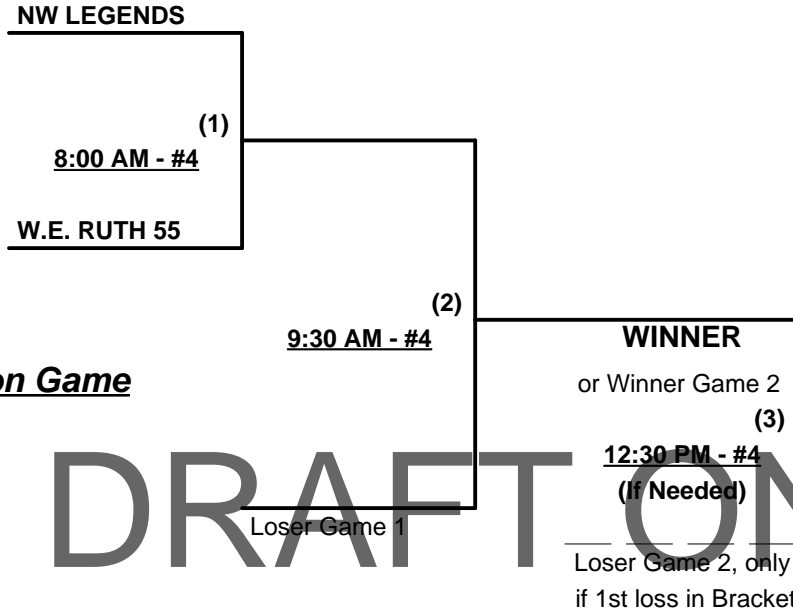

Elimination Game

DRAFT ONLY

NOTE NW Legends 50+ GIVES 5-run or 11-defensive player equalizer in all bracket games

Subject to Change