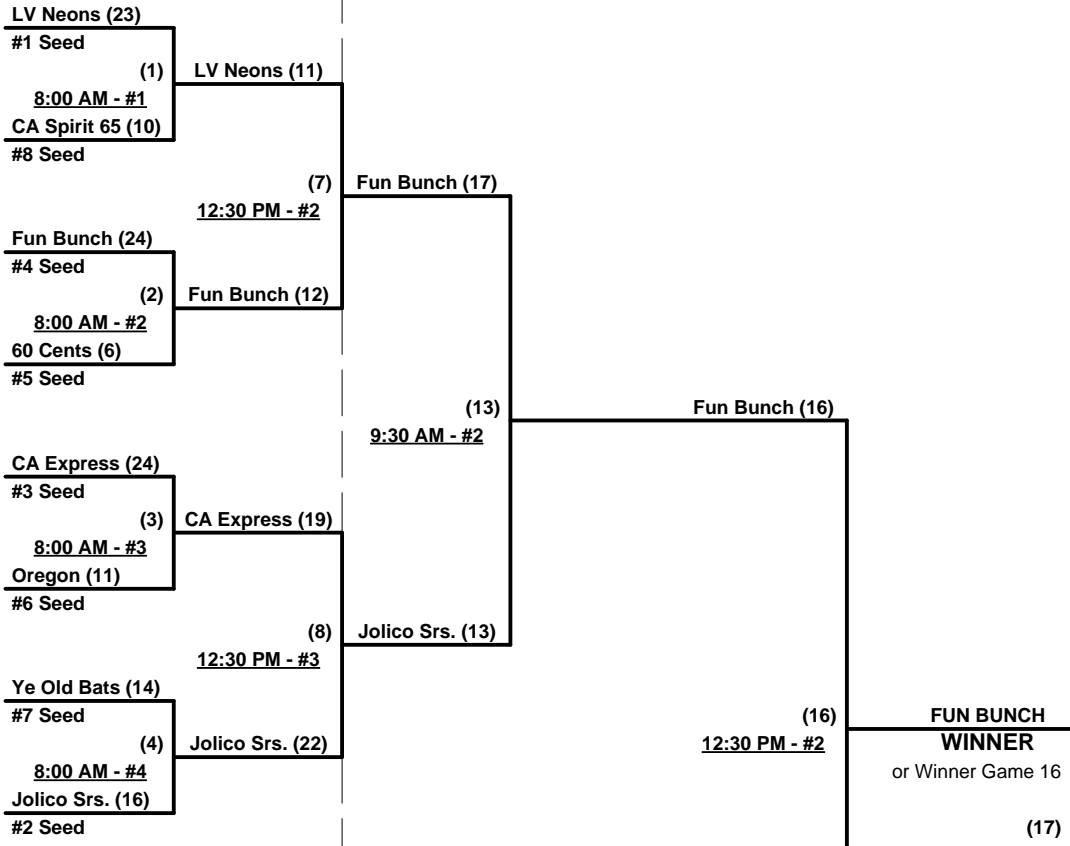

#### Championship Bracket

**SATURDAY - SHADOW MOUNTAIN**

**SUNDAY - GOLDEN EAGLE**