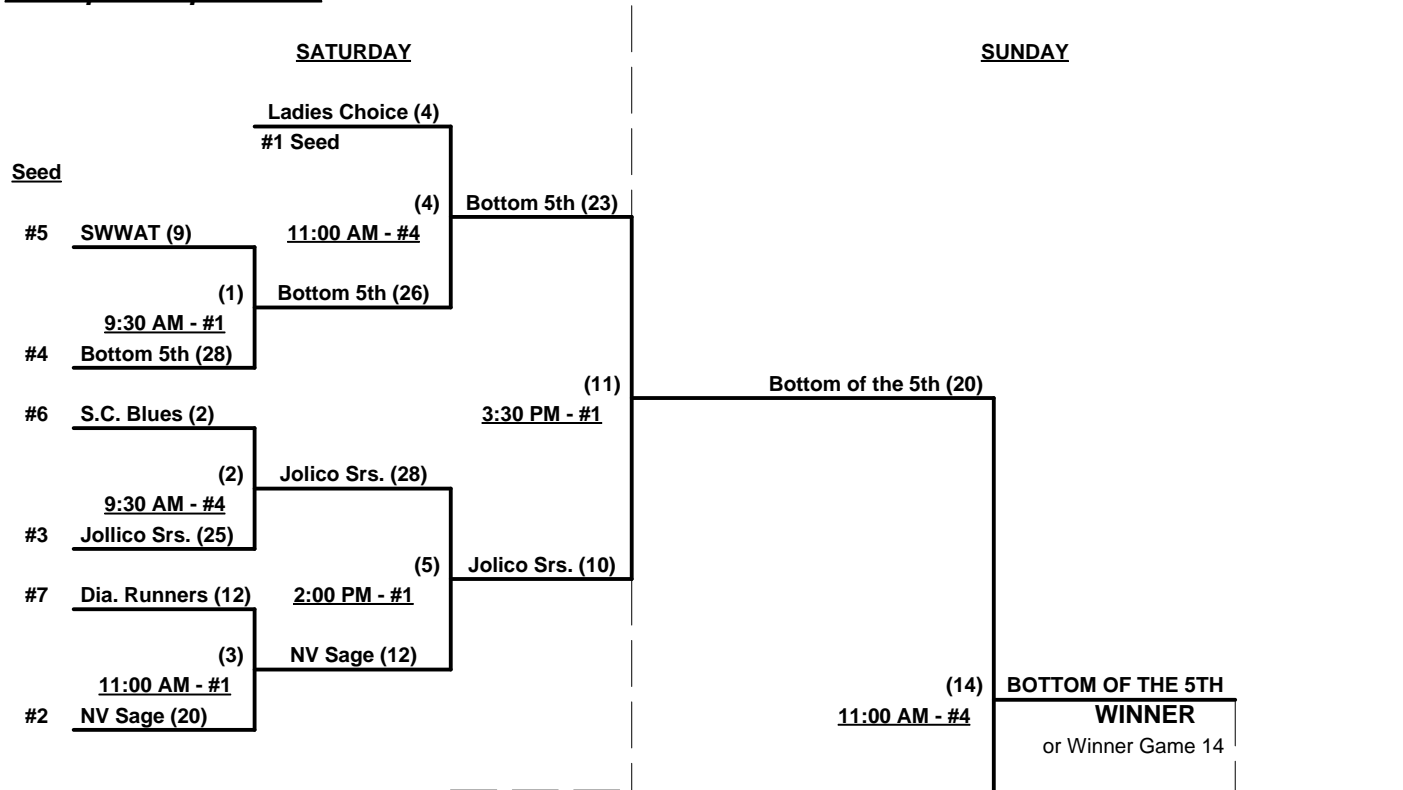

SSUSA's Rock 'n Reno Challenge Cup 2011

Reno, Sparks and Carson City, Nevada

June 3 - 5, 2011

Rev. 06/11/2011

Women's 50+ Division - 7 Teams

Championship Bracket