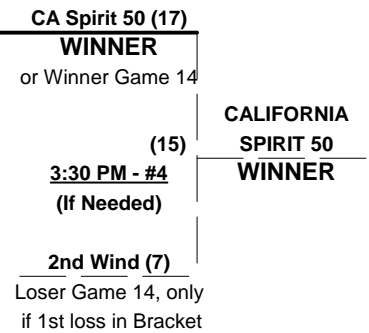

Elimination Bracket