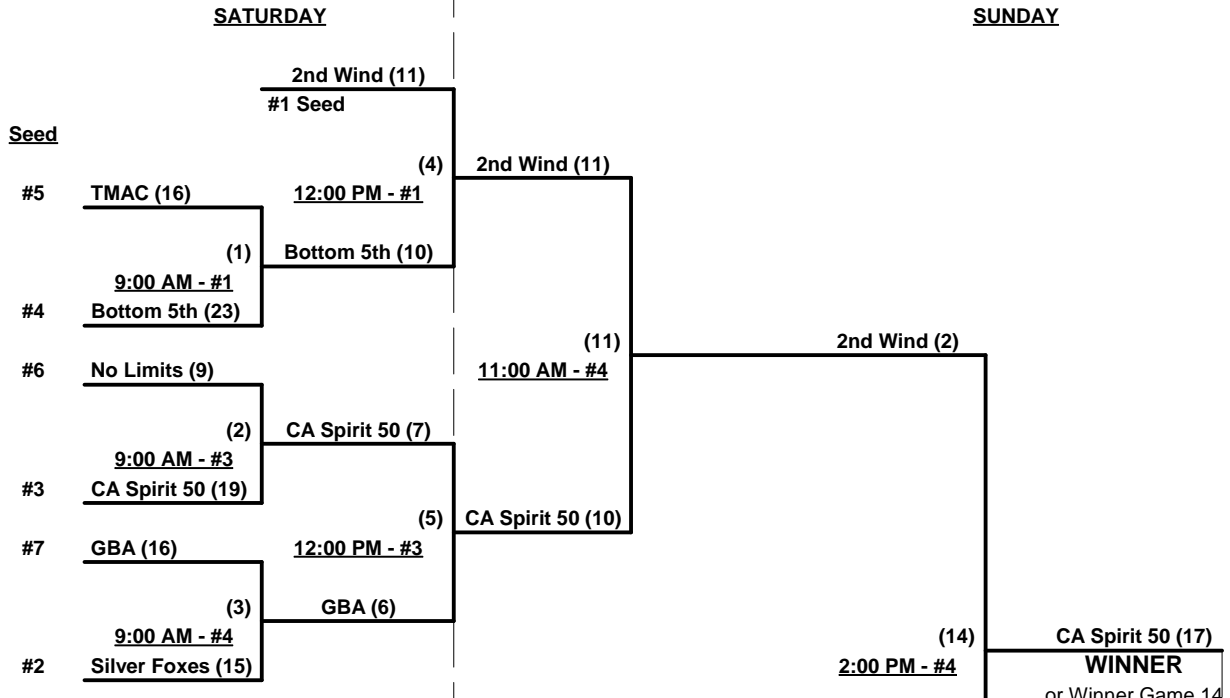

SSUSA's World Championships 2011

Phoenix, Arizona

October 14 - 16, 2011

Rev. 10/26/2011

Women's 50+ Division - 7 Teams

Championship Bracket