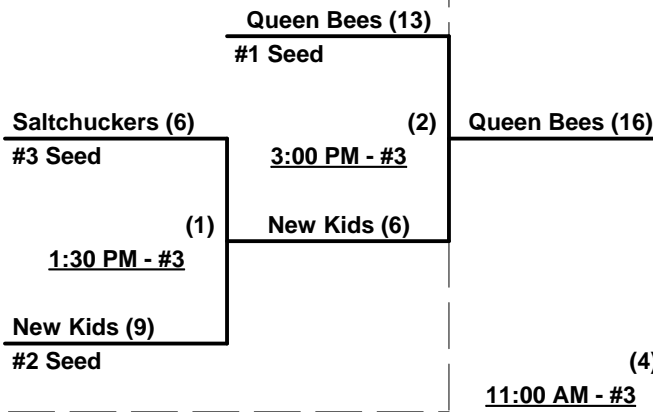

SSUSA's World Championships 2011

Phoenix, Arizona

October 14 - 16, 2011

Rev. 10/26/2011

Women's 65+ Division - 3 Teams

Championship Bracket

SATURDAY

SUNDAY