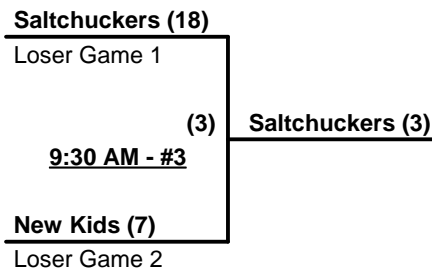

Elimination Bracket