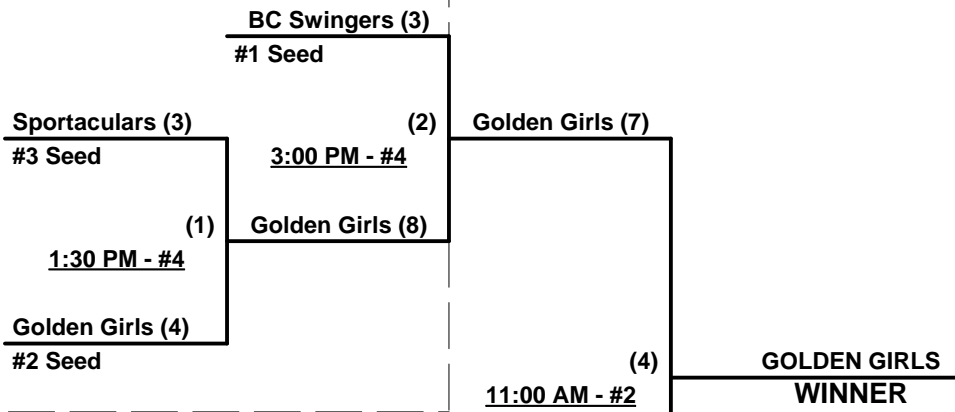

SSUSA's World Championships 2011

Phoenix, Arizona

October 14 - 16, 2011

Rev. 10/26/2011

Women's 70+ Division - 3 Teams

Championship Bracket

SATURDAY

SUNDAY