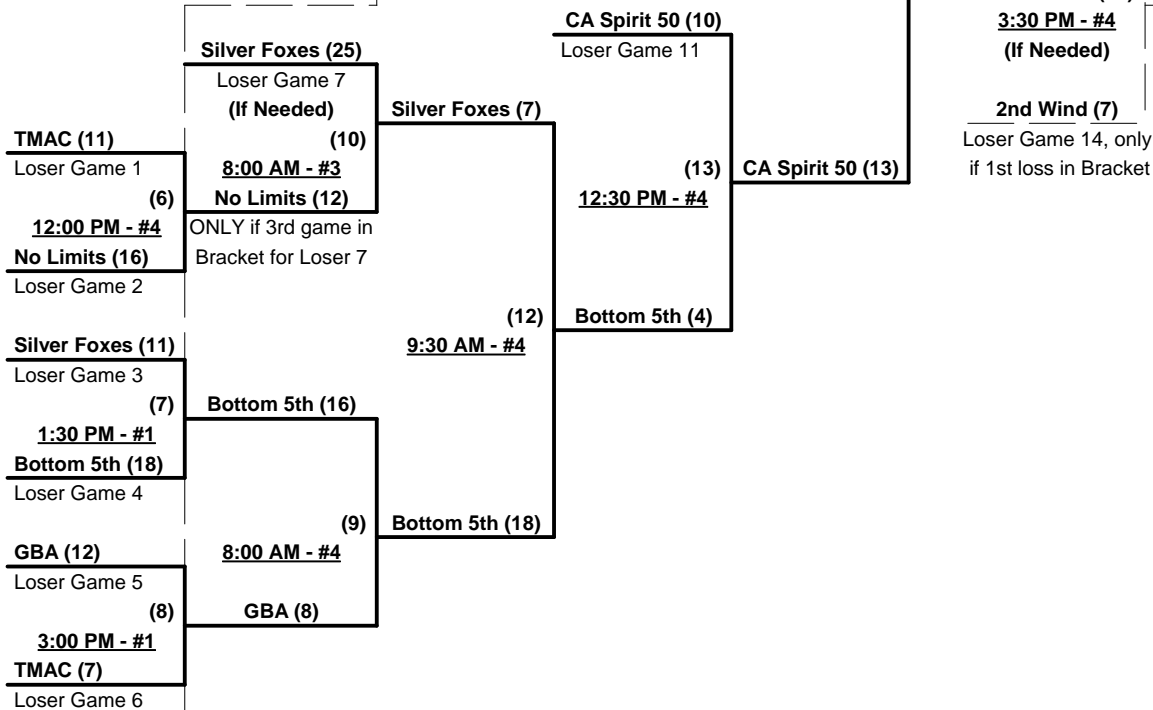

Elimination Bracket