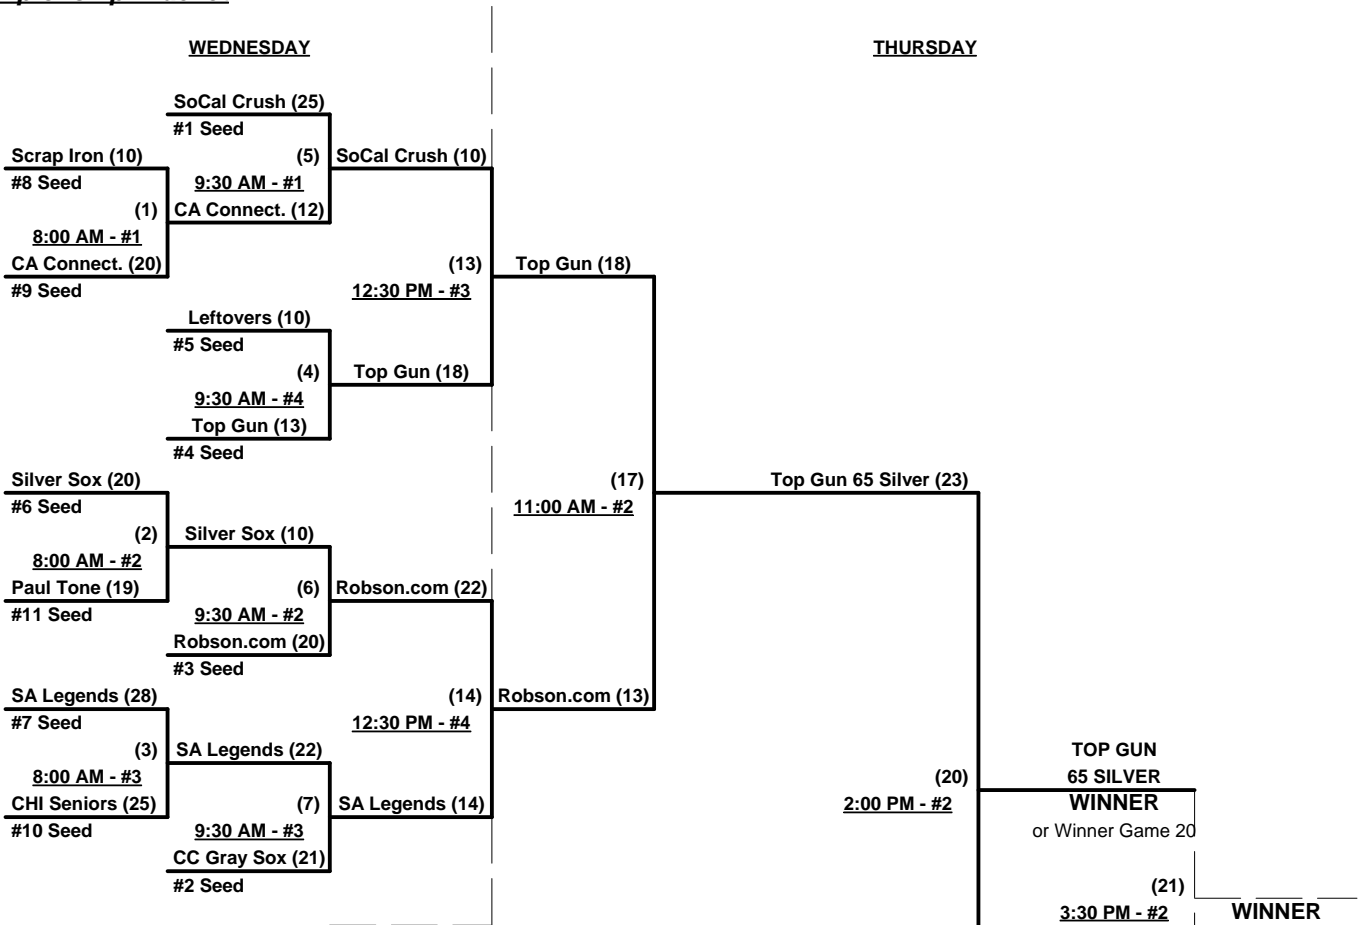

SSUSA's World Championships 2011

Phoenix, Arizona

October 17 - 20, 2011

Rev. 10/28/2011

Men's 65+ AAA Division - 11 Teams

Championship Bracket