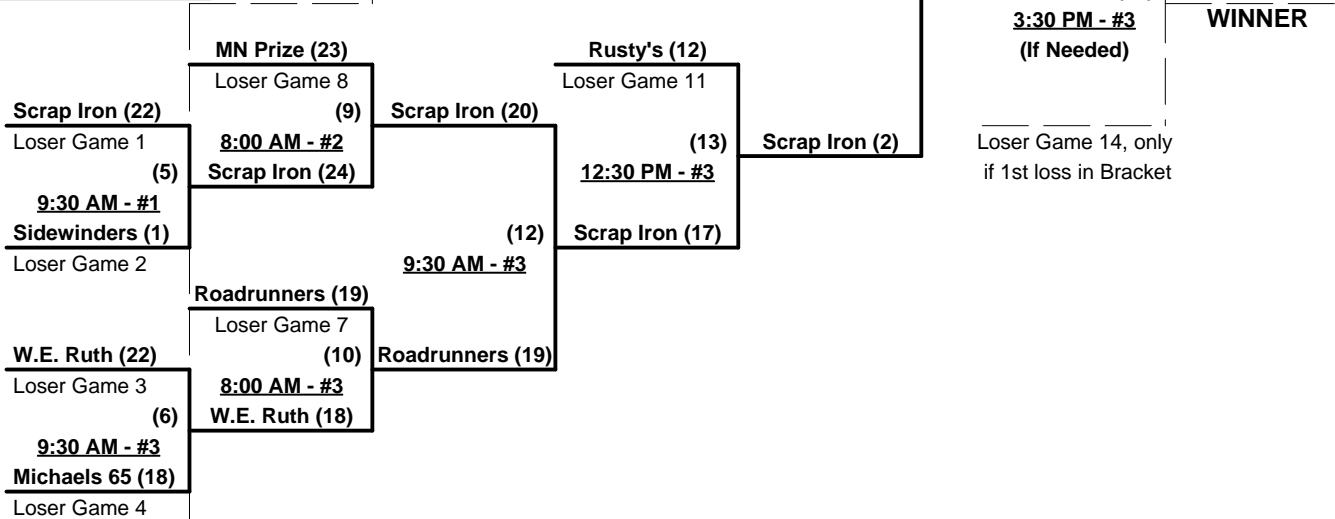

SSUSA's World Championships 2011

Phoenix, Arizona

October 17 - 20, 2011

Rev. 10/28/2011

Men's 65+ Major Division - 8 Teams

Championship Bracket

Elimination Bracket

SSUSA's World Championships 2011