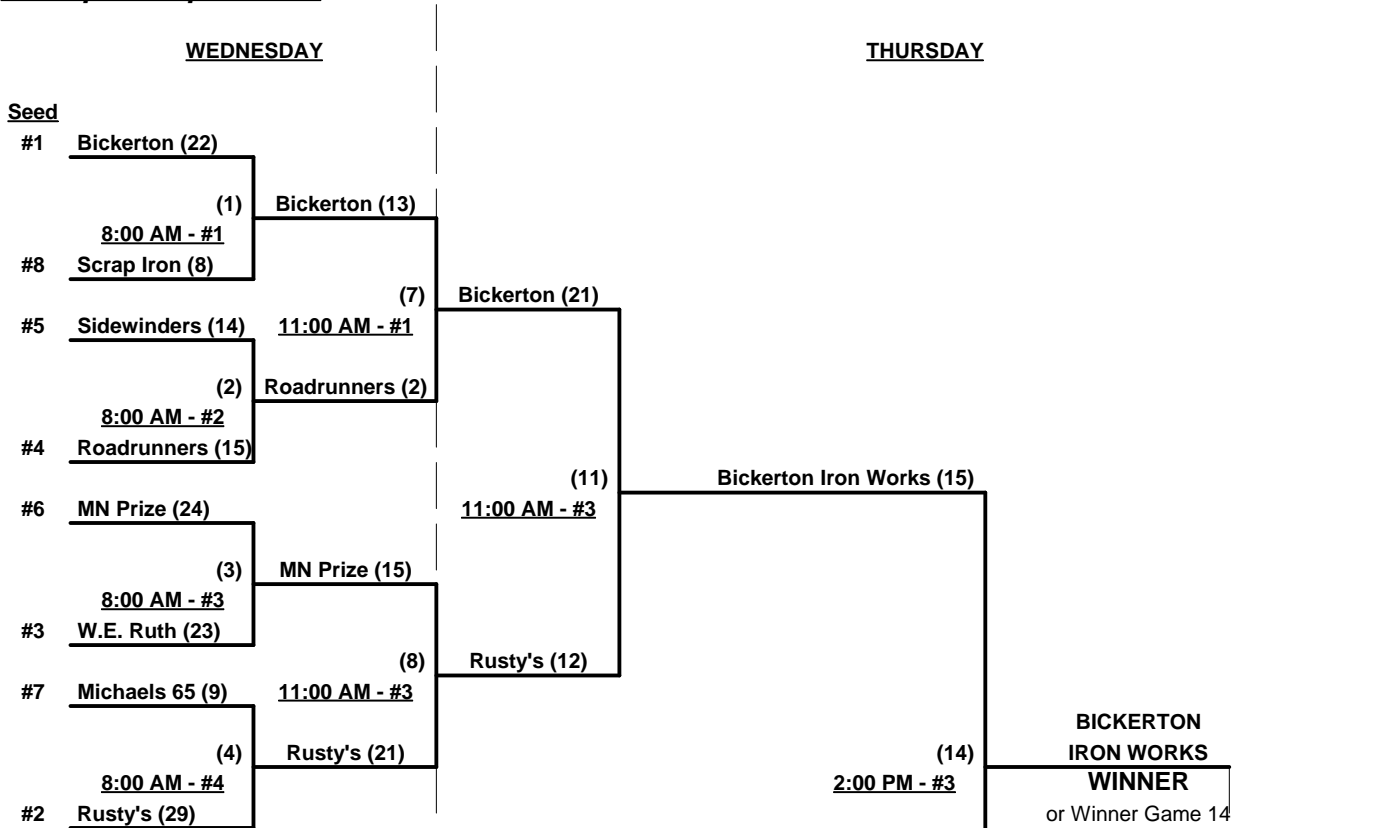

SSUSA's World Championships 2011

Phoenix, Arizona

October 17 - 20, 2011

Rev. 10/28/2011

Men's 65+ Major Division - 8 Teams

Championship Bracket

Elimination Bracket

SSUSA's World Championships 2011