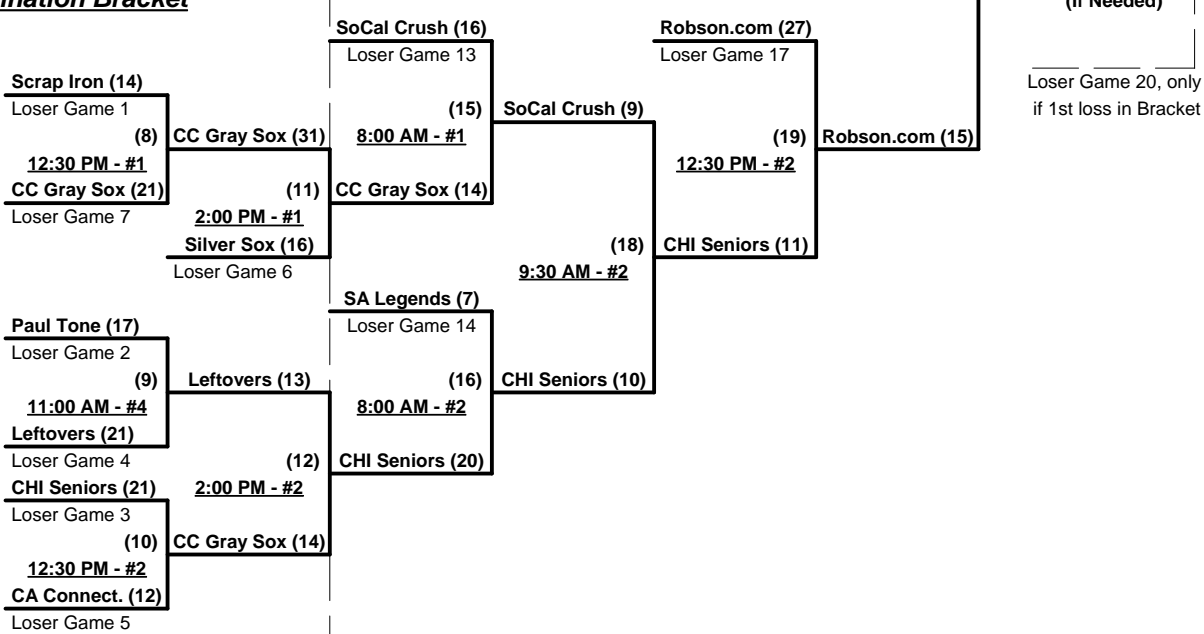

Elimination Bracket