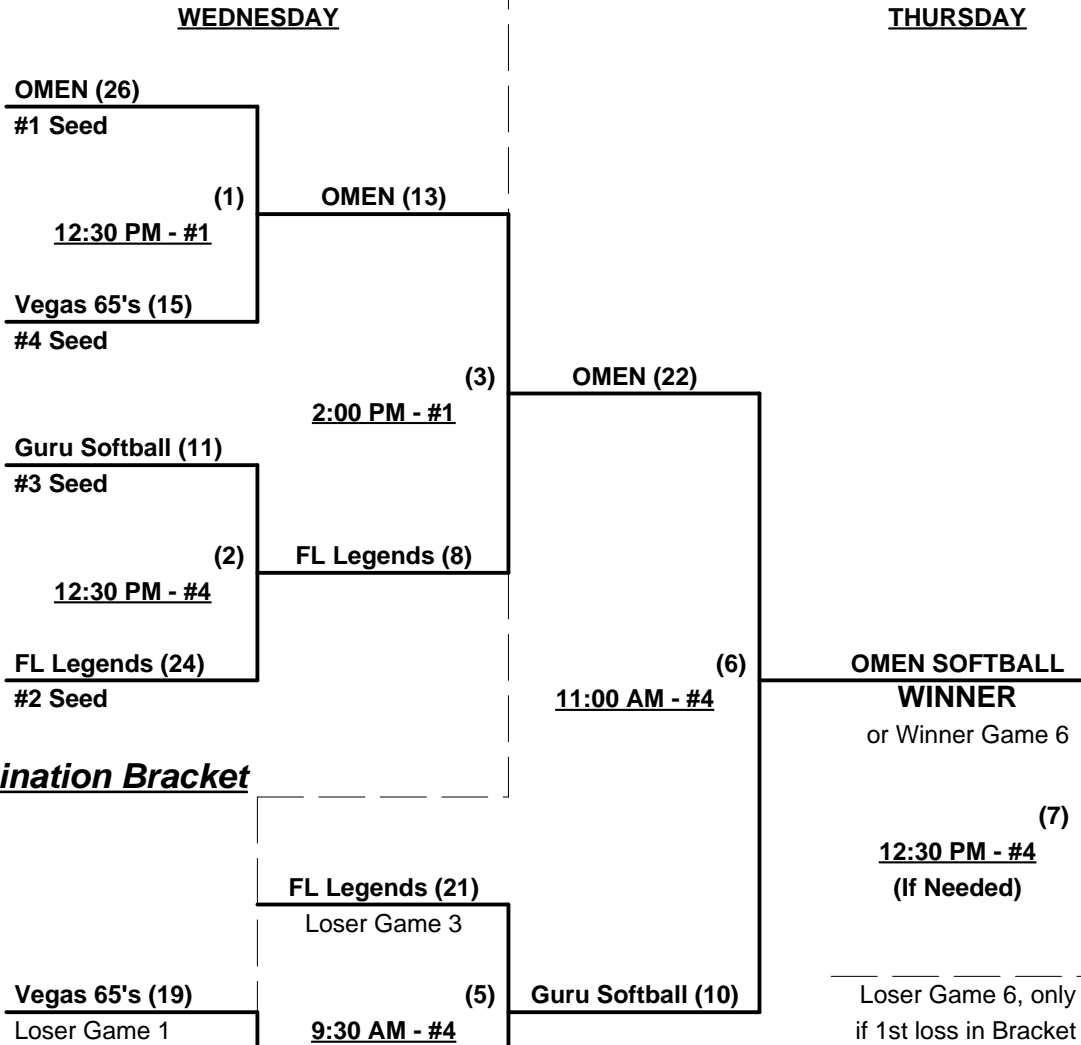

Men's 65+ Major Plus Division - 4 Teams

Championship Bracket