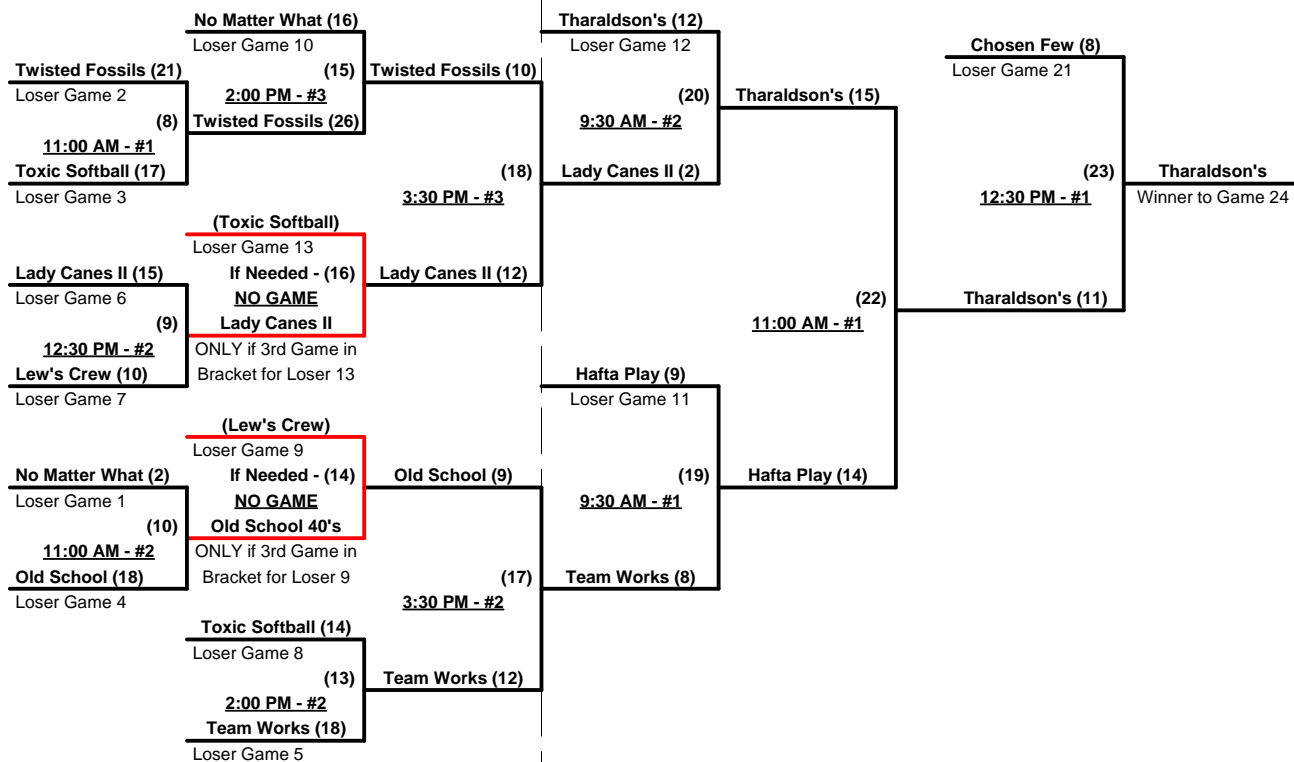

SSUSA's World Championships 2011

Phoenix, Arizona

October 14 - 16, 2011

Rev. 10/26/2011

Women's 40+ Masters AAA Division - 11 Teams

Championship Bracket

Elimination Bracket