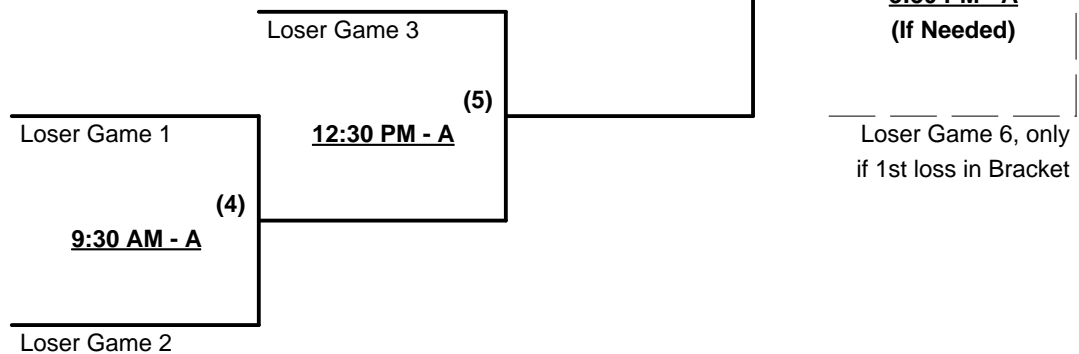

Format: Three (3) game Round Robin to seed Men's Gold Division Double Elimination bracket
 Teams #1-4 play Double Elimination for Gold Division Championship
 Teams #5-6 play Best 2 of 3 for Silver Division Championship
 Teams #7-8 play Best 2 of 3 for Bronze Division Championship on SATURDAY

Time Limits - RR = 65 + open inn. • Bracket = 70 + open inn. • Championship game(s) = 7 innings full

Tie Breakers - Head to head (in full RR only), least runs allowed, run differential, coin toss

Schedule Subject to Change at Discretion of Tournament and Field Directors

SSUSA's Ohio Classic Qualifier 2011
Beavercreek, Ohio
May 21 - 22, 2011

Rev. 05/18/2011

Men's Gold Division - 4 Teams

Championship Bracket

Elimination Bracket

Same Equalizers as in Seeding Rounds play apply in Bracket play