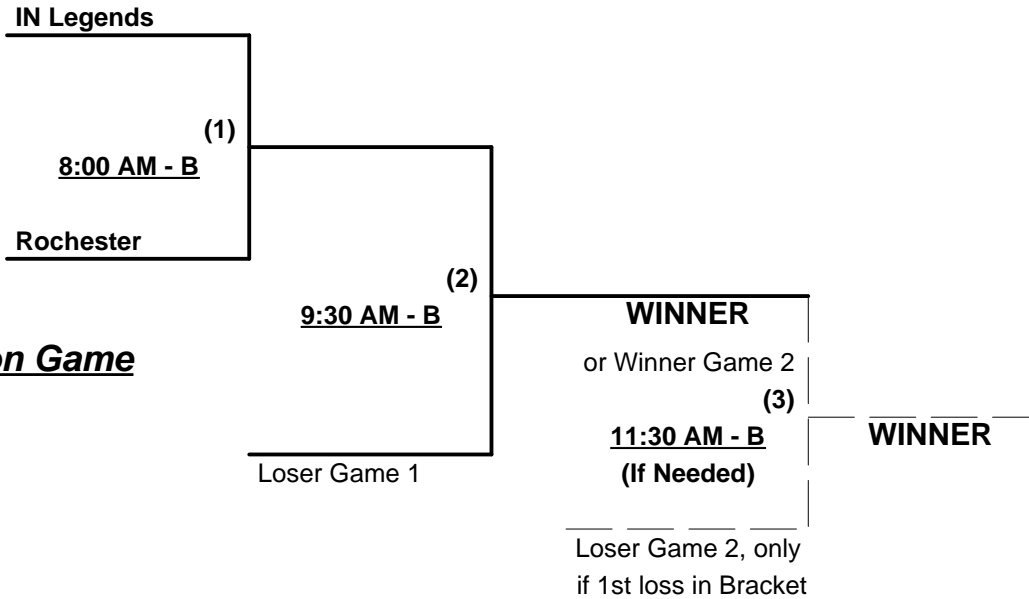

Men's Silver Division - 2 Teams

Championship Bracket

Elimination Game

Same Equalizers as in Seeding Rounds play apply in Bracket play