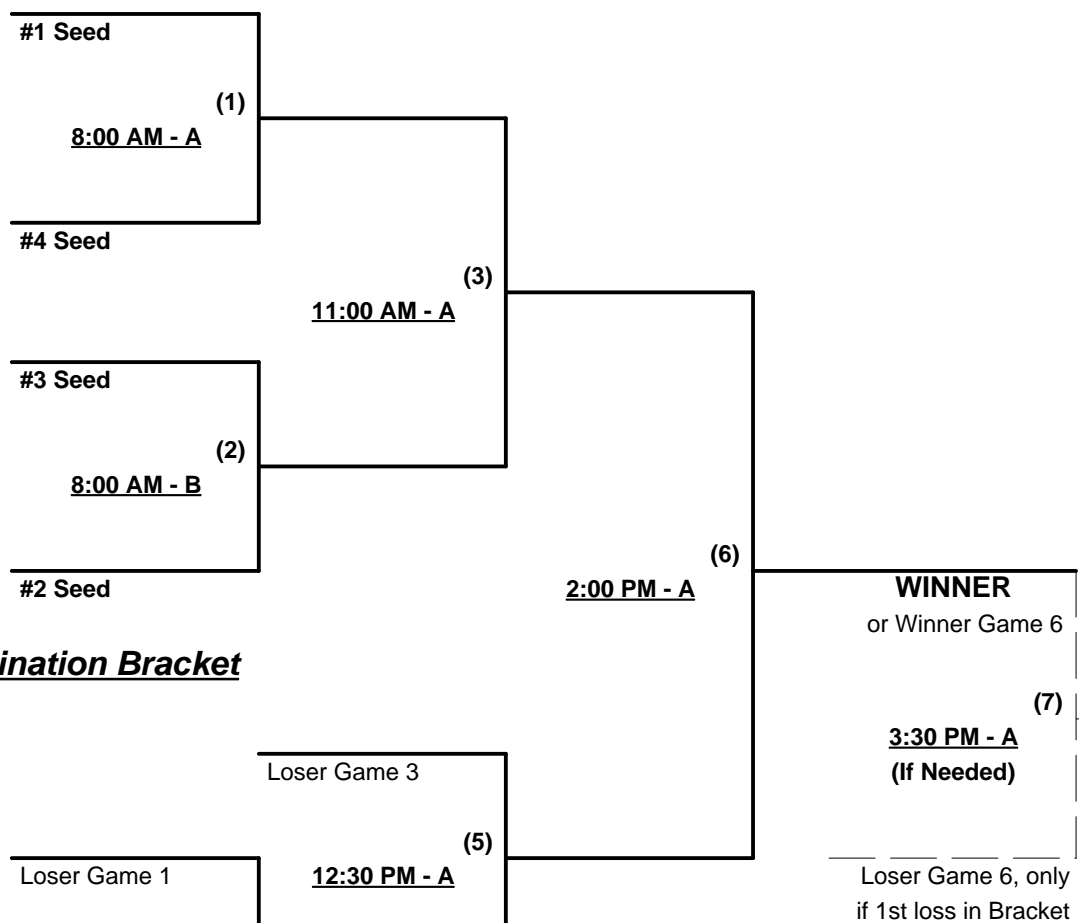

Elimination Bracket