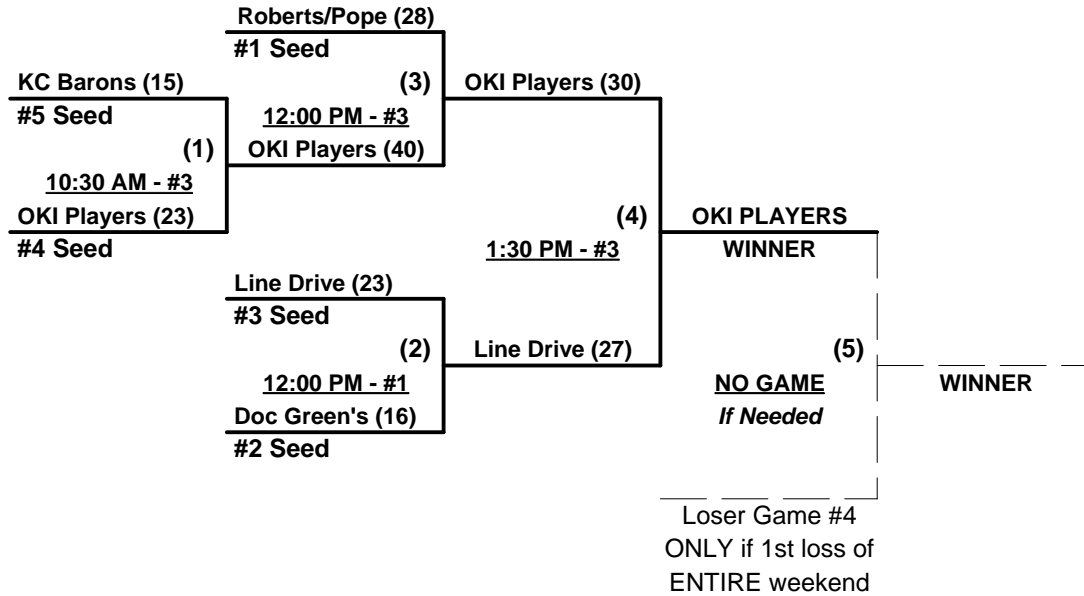

SSUSA's Brickyard Invitational Qualifier 2011

Indianapolis, Indiana

May 7 - 8, 2011

Rev. 05/08/2011

Men's 50/55+ Major Plus Division - 5 Teams

Championship Bracket

SSUSA's Brickyard Invitational Qualifier 2011

Indianapolis, Indiana

May 7 - 8, 2011

Rev. 05/08/2011

Men's 50+ Major Division - 7 Teams

Win	Loss		
3	1	1	50 Caliber St. Louis (MO)
1	3	2	Can-Do-Metals (IL)
2	2	3	DeClaire Insurance (OH)
3	1	4	Doug & Don's Auto Care (MI)

Win	Loss		
2	2	5	Milwaukee Merchants (WI)
3 (1)	1	6	Prime Time (MI)
0	4 (1)	7	Springfield Wingstop (MO)

Champion • Doug & Don's

Runner-Up • Prime Time

Saturday - May 7, 2011 • Midwest Softball Complex • Indianapolis

Time	#	Runs	Team Name	Field	#	Runs	Team Name
10:30 AM	2	11	Can-Do-Metals (IL)	1	4	17	Doug & Don's Auto Care (MI)
10:30 AM	5	9	Milwaukee Merchants (WI)	2	6	14	Prime Time (MI)
10:30 AM	3	24	DeClaire Insurance (OH)	3	1	11	50 Caliber St. Louis (MO)
12:00 PM	4	22	Doug & Don's Auto Care (MI)	1	7	17	Springfield Wingstop (MO)
12:00 PM	6	13	Prime Time (MI)	2	3	22	DeClaire Insurance (OH)
12:00 PM	1	21	50 Caliber St. Louis (MO)	3	2	20	Can-Do-Metals (IL)
1:30 PM	7	16	Springfield Wingstop (MO)	1	5	18	Milwaukee Merchants (WI)
4:30 PM	6	25	Prime Time (MI)	4	7	23	Springfield Wingstop (MO)
7:30 PM	5	Rain	Milwaukee Merchants (WI)	4	1	Out	50 Caliber St. Louis (MO)
7:30 PM	2	Rain	Can-Do-Metals (IL)	5	6	Out	Prime Time (MI)
7:30 PM	4	Rain	Doug & Don's Auto Care (MI)	6	3	Out	DeClaire Insurance (OH)
9:00 PM	3	Rain	DeClaire Insurance (OH)	4	5	Out	Milwaukee Merchants (WI)
9:00 PM	7	Rain	Springfield Wingstop (MO)	5	2	Out	Can-Do-Metals (IL)
9:00 PM	1	Rain	50 Caliber St. Louis (MO)	6	4	Out	Doug & Don's Auto Care (MI)

Sunday - May 8, 2011 • Midwest Softball Complex • Indianapolis

Time	#	Runs	Team Name	Field	#	Runs	Team Name
12:00 PM	1	30	50 Caliber St. Louis (MO)	2	6	20	Prime Time (MI)
12:00 PM	3	23	DeClaire Insurance (OH)	4	7	20	Springfield Wingstop (MO)
1:30 PM	5	27	Milwaukee Merchants (WI)	1	2	18	Can-Do-Metals (IL)
1:30 PM	6	31	Prime Time (MI)	2	4	26	Doug & Don's Auto Care (MI)
3:00 PM	2	21	Can-Do-Metals (IL)	1	3	14	DeClaire Insurance (OH)
3:00 PM	4	25	Doug & Don's Auto Care (MI)	2	5	17	Milwaukee Merchants (WI)
3:00 PM	7	16	Springfield Wingstop (MO)	4	1	24	50 Caliber St. Louis (MO)

1. **Format:** Full (6-game) Round Robin - Best record wins championship (See tie-breaker rules below)
   Home Runs - Major Rule = 5 per team per game, outs
   Pitch Count - All batters start with 0-0 count per SSUSA Rulebook § 6.2 (Pitch Count)
   Time Limits - Round Robin = 65 + open inning
   Tie Breakers - Head to head (in full RR only), least runs allowed, run differential, coin toss

Schedule Subject to Change at Discretion of Tournament and Field Directors