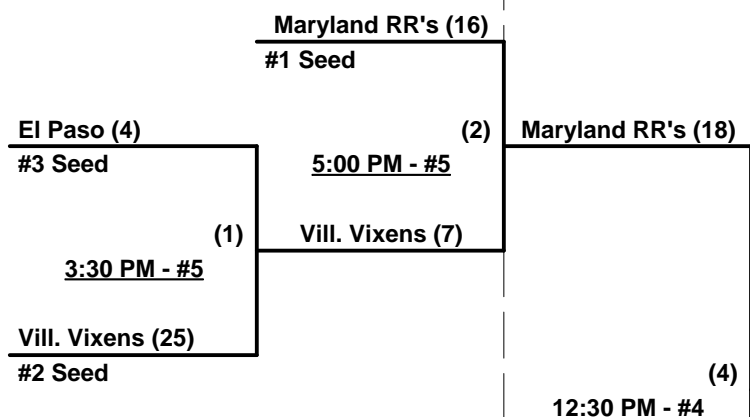

SSUSA's Easton Winter Nationals 2010
Ft. Myers, Cape Coral & Naples, Florida
November 12 - 14, 2010

Rev. 11/27/2010

Women's 55+ Division - 3 Teams

Championship Bracket

SATURDAY

SUNDAY

Elimination Bracket

WINNER