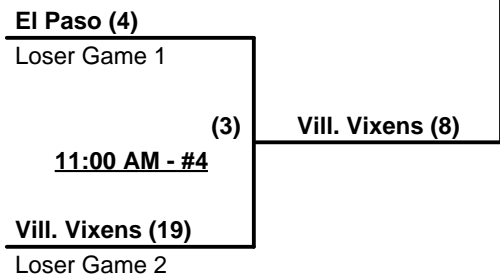

Rev. 11/27/2010

**Women's 55+ Division - 3 Teams**

**Championship Bracket**

**SATURDAY**

**SUNDAY**

**Elimination Bracket**

**WINNER**

**SSUSA's Easton Winter Nationals 2010**  
**Ft. Myers, Cape Coral & Naples, Florida**  
**November 12 - 14, 2010**