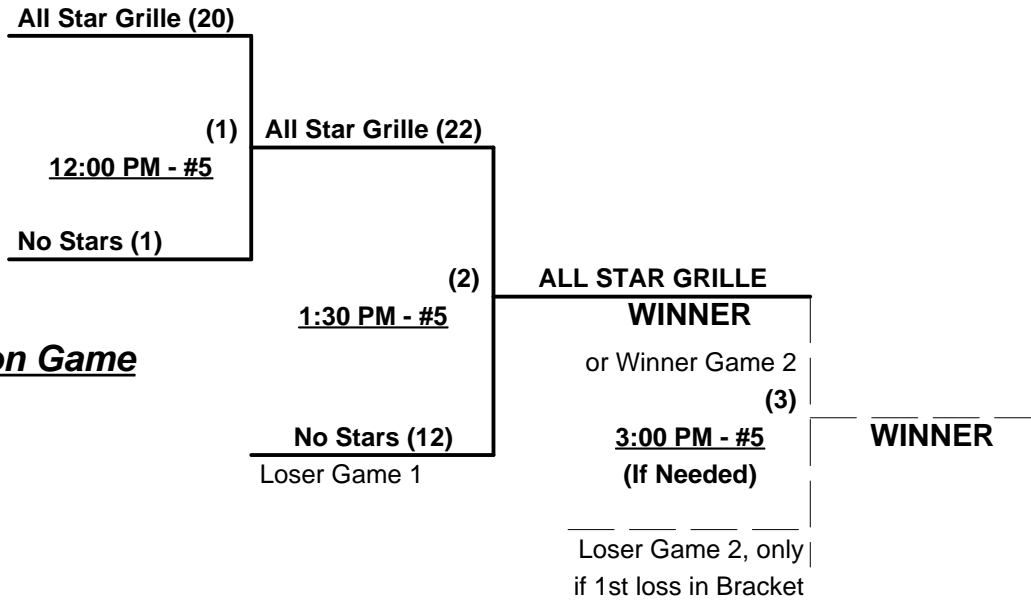

Elimination Game