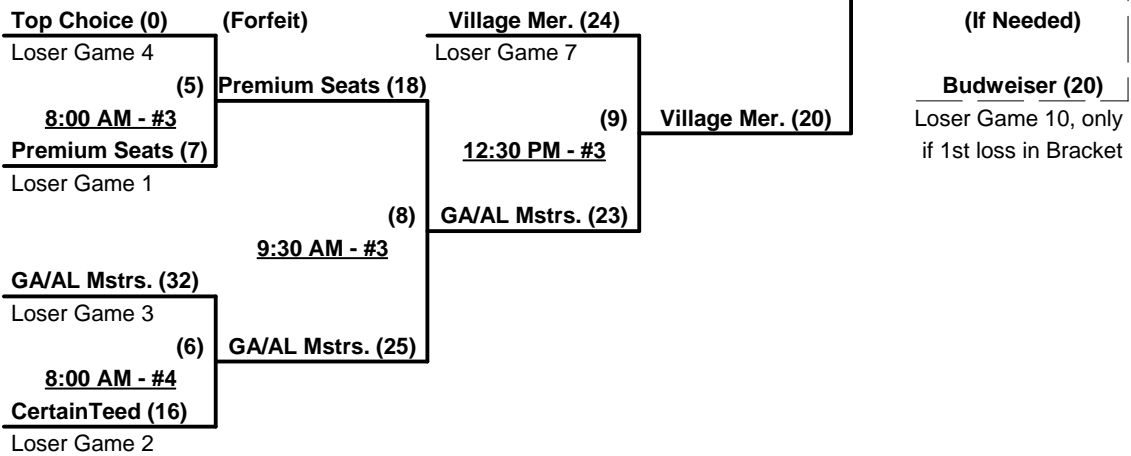

Note: Team #1 (Budweiser) GIVES 5-Run OR 11-Defensive-Player equalizer in ALL Bracket games