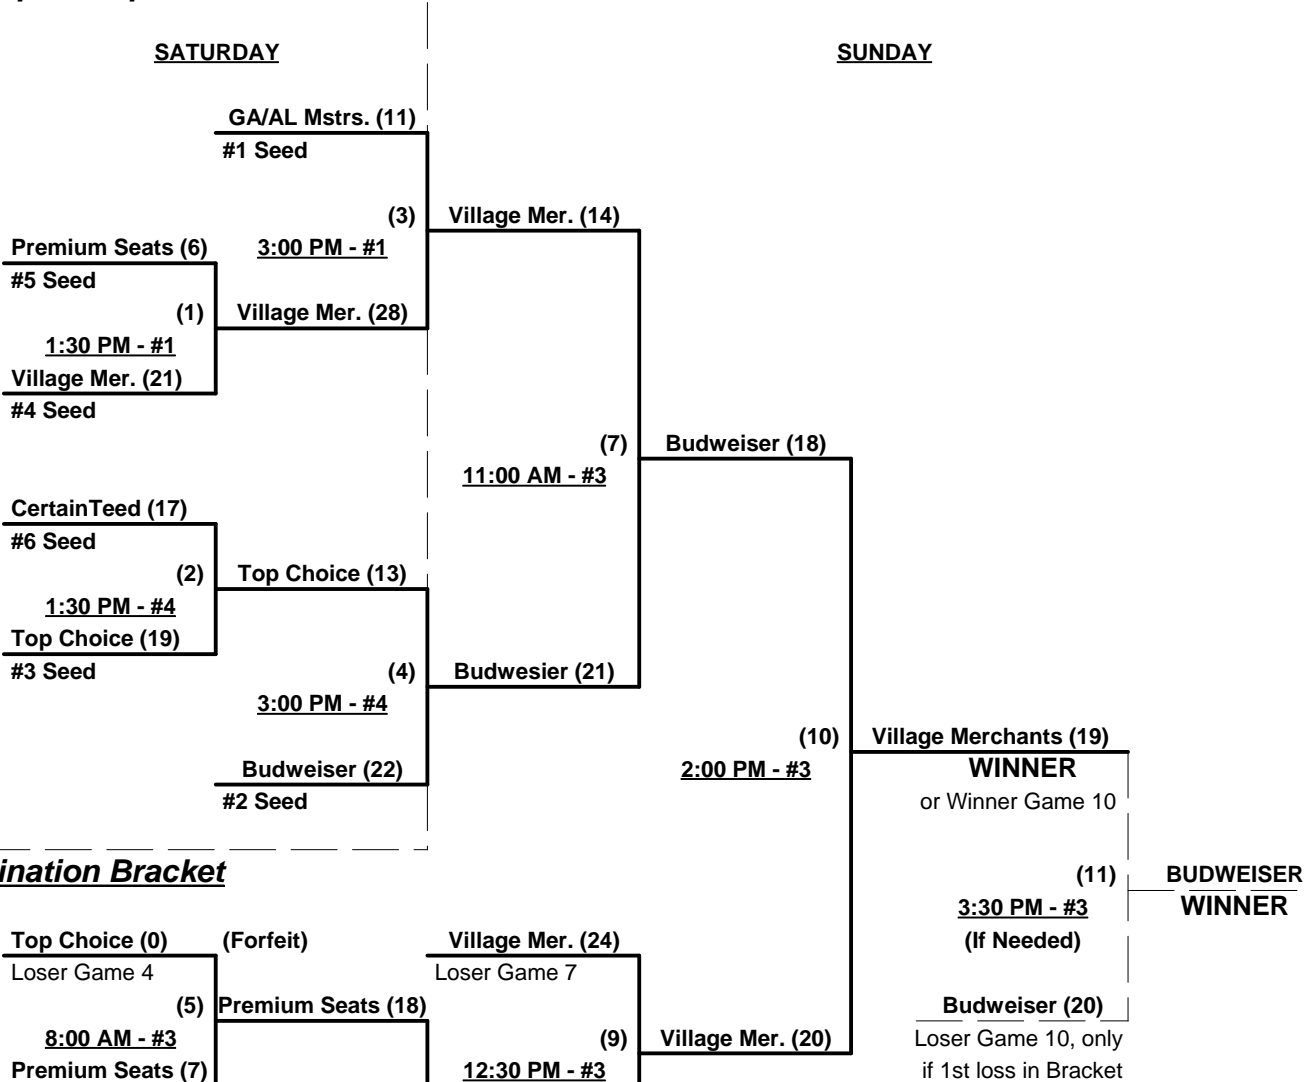

SSUSA's Southeast Championships 2010
Seminole County, Florida
September 17 - 19, 2010

Rev. 09/28/2010

Men's 60/65+ Division - 8 Teams

Win	Loss		
2	1	1	Budweiser 60's (FL)
1	2	2	Premium Seats USA 65 (FL)
1	2	3	Village Merchants 65 (FL)
1	2	4	CertainTeed Nor'easters (FL)

Win	Loss		
3	0	5	Georgia/Alabama Masters
2	1	6	Top Choice (FL)
2	1	7	All-Star Grill Mustangs (FL)
0	3	8	No Stars (FL)

Friday - September 17, 2010 • Seminole County Softball Complex

Time	#	Runs	Team Name	Field	#	Runs	Team Name
9:00 AM	1	15	Budweiser 60's (FL)	1	2	7	Premium Seats USA 65 (FL)
9:00 AM	5	16	Georgia/Alabama Masters	2	8	14	No Stars (FL)
9:00 AM	4	16	CertainTeed Nor'easters (FL)	3	7	22	All-Star Grill Mustangs (FL)
9:00 AM	6	19	Top Choice (FL)	4	3	17	Village Merchants 65 (FL)
10:30 AM	8	15	§ No Stars (FL)	2	4	23	CertainTeed Nor'easters (FL)
10:30 AM	7	20	§ All-Star Grill Mustangs (FL)	3	6	15	Top Choice (FL)
10:30 AM	3	11	§ Village Merchants 65 (FL)	4	1	9	Budweiser 60's (FL)
12:00 PM	2	7	Premium Seats USA 65 (FL)	4	5	18	Georgia/Alabama Masters

Saturday - September 18, 2010 • Seminole County Softball Complex

Time	#	Runs	Team Name	Field	#	Runs	Team Name
9:00 AM	8	18	§ No Stars (FL)	4	6	22	Top Choice (FL)
9:00 AM	5	26	Georgia/Alabama Masters	5	7	25	§ All-Star Grill Mustangs (FL)
10:30 AM	1	13	Budweiser 60's (FL)	2	4	9	§ CertainTeed Nor'easters (FL)
10:30 AM	2	17	Premium Seats USA 65 (FL)	4	3	15	Village Merchants 65 (FL)

§ Team noted RECEIVES 5-Run OR 11-Defensive-Player equalizer in stated game

Seeding for 60/65-Gold Double Elimination Bracket commencing Saturday afternoon - See Bracket for details

NOTE: Teams must WIN any combined Division to be eligible for Awards and 2011 Tournament of Champions bid.

1. **Format:** Three (3) game Round Robin to seed 60/65-Gold Double Elimination Championship bracket
   Teams #1-6 play Double Elimination bracket for 60/65-Gold Division Championship
   Highest finishing 60-AAA AND 65-Major teams earn 2011 T.O.C. invitations
   Teams #7-8 play Best 2 of 3 Series for 60-AA Division Championship on SATURDAY
2. Home Runs - Home Run rule of LOWER rated team in game   Major Rule = 5 per Team per Game, Outs
   AAA Rule = 3 per Team per Game, Outs   AA Rule = 1 per Team per Game, Outs
3. Run Rules - 5 runs per ½ inning at bat (except open inning)
4. Time Limits - RR = 60 + open inn. • Bracket = 65 + open inn. • Championship game(s) = 7 innings full
5. Tie Breakers - Head to head (in full RR only), least runs allowed, run differential, coin toss

Schedule Subject to Change at Discretion of Tournament and Field Directors

SSUSA's Southeast Championships 2010

Seminole County, Florida

September 17 - 19, 2010

Rev. 09/28/2010

Men's 60/65+ Gold Division - 6 Teams

Championship Bracket

Elimination Bracket