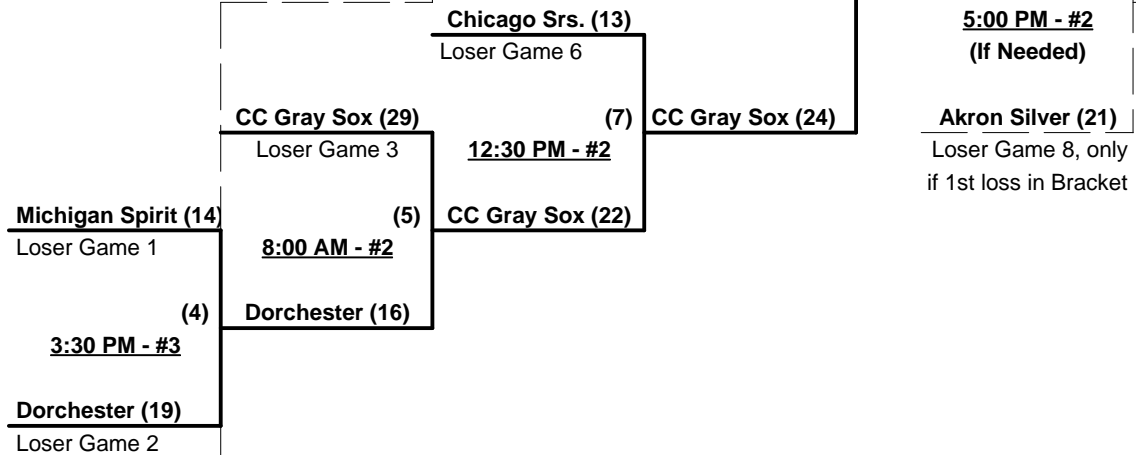

Elimination Bracket