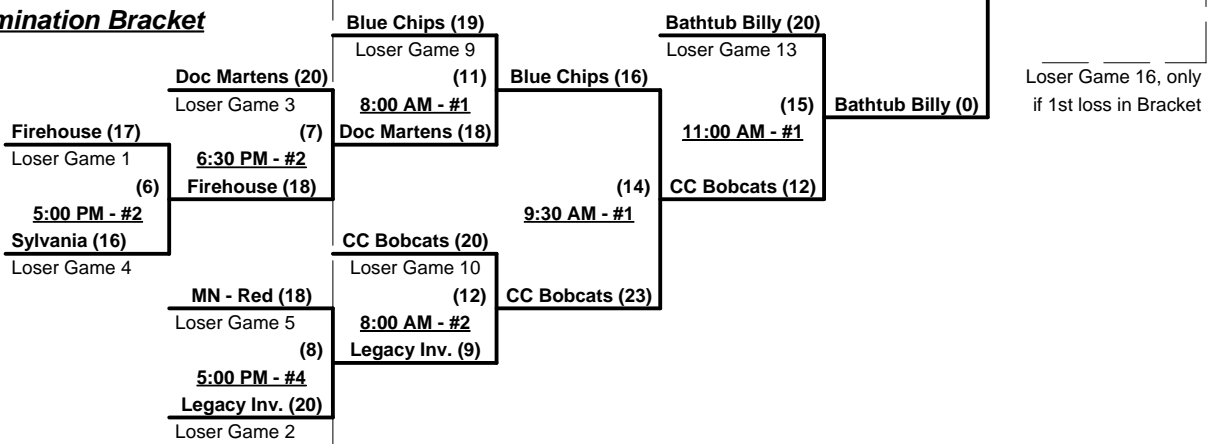

Elimination Bracket