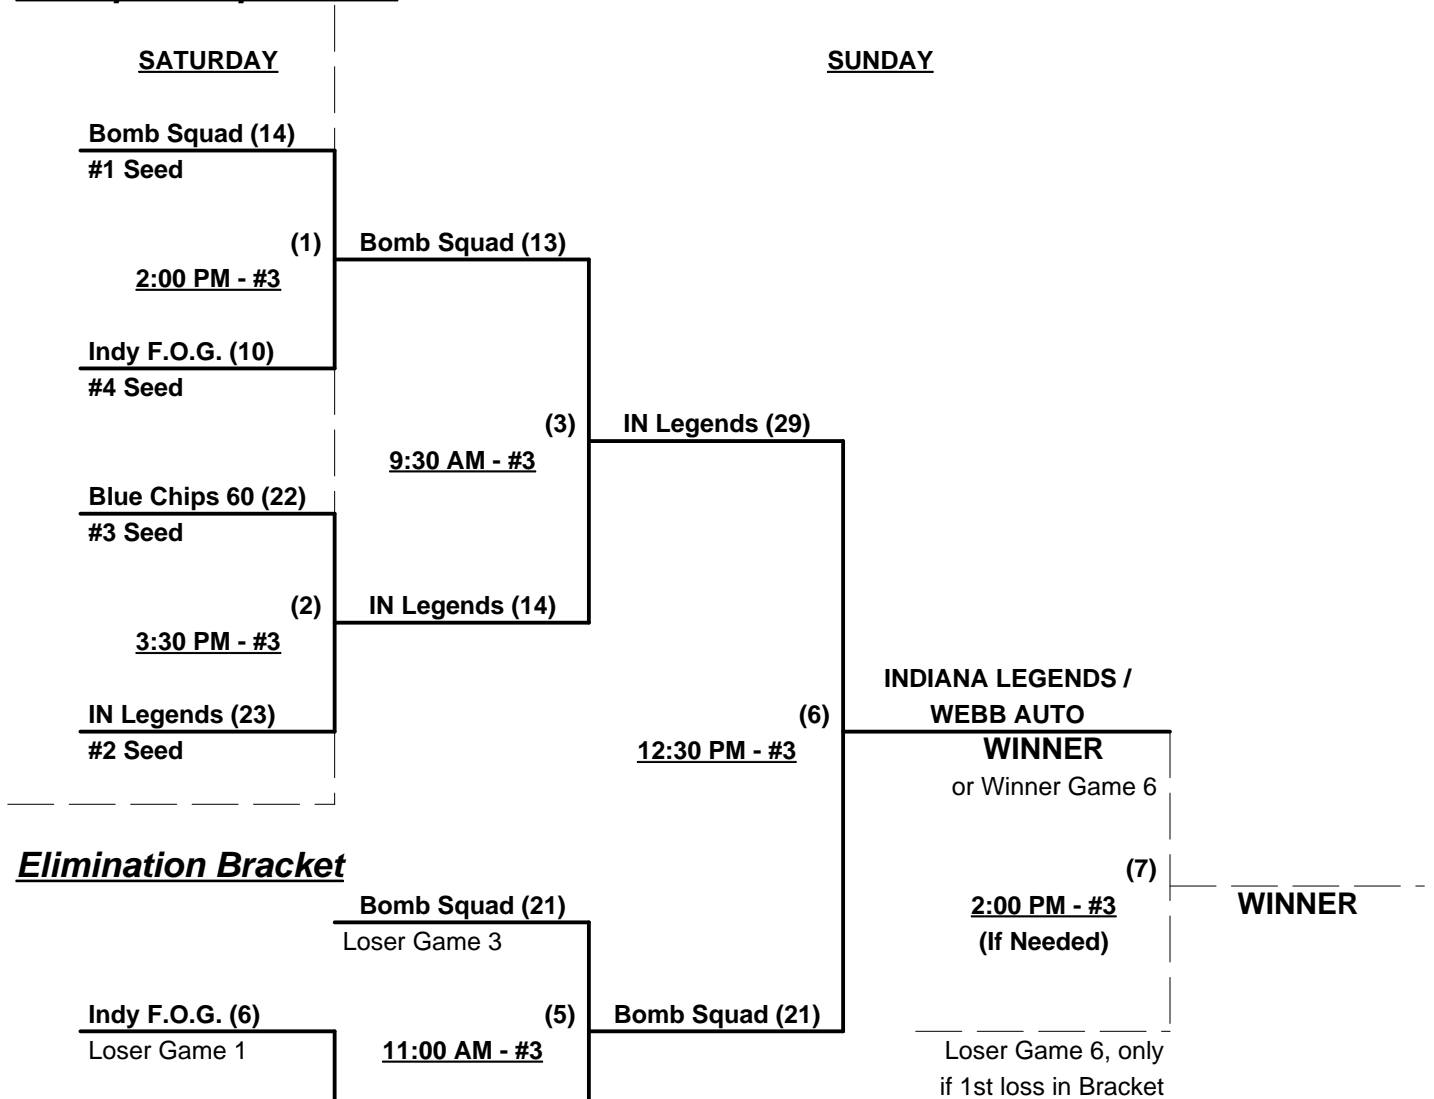

SSUSA's Northern Regional Championships
Lansing, Michigan
August 27 - 29, 2010

Rev. 08/29/2010

Men's 60+ AA Division - 4 Teams

<u>Win</u>	<u>Loss</u>		
1	2	1	Blue Chips 60's (IL)
2	1	2	Indiana Legends

<u>Win</u>	<u>Loss</u>		
0	3	3	Indy Fog (IN)
3	0	4	The Bomb Squad (MI)

Friday - August 27, 2010 - East Lansing Softball Complex • East Lansing

<u>Time</u>	<u>#</u>	<u>Runs</u>	<u>Team Name</u>	<u>Field</u>	<u>#</u>	<u>Runs</u>	<u>Team Name</u>
11:00 AM	1	14	Blue Chips 60's (IL)	2	2	23	Indiana Legends
11:00 AM	4	22	The Bomb Squad (MI)	3	3	12	Indy Fog (IN)
12:30 PM	3	19	Indy Fog (IN)	3	1	23	Blue Chips 60's (IL)
2:00 PM	2	12	Indiana Legends	4	4	23	The Bomb Squad (MI)

Saturday - August 28, 2010 - East Lansing Softball Complex • East Lansing

<u>Time</u>	<u>#</u>	<u>Runs</u>	<u>Team Name</u>	<u>Field</u>	<u>#</u>	<u>Runs</u>	<u>Team Name</u>
12:30 PM	1	24	Blue Chips 60's (IL)	3	4	25	The Bomb Squad (MI)
12:30 PM	3	14	Indy Fog (IN)	4	2	26	Indiana Legends

Seeding for 60-AA Double Elimination Bracket commencing Saturday afternoon - See Bracket for details

1. **Format:** Full (3-game(Round Robin to seed 60-AA Double Elimination Bracket
   Home Runs - AA Rule = 1 per team per game, outs
   Run Rules - 5 runs per ½ inning at bat (except open inning)
   Time Limits - RR = 60 + open inn. • Bracket = 65 + open inn. • Championship game(s) = 7 innings full
   Tie Breakers - Head to head (in full RR only), least runs allowed, run differential, coin toss

Schedule Subject to Change at Discretion of Tournament and Field Directors

SSUSA's Northern Regional Championships

Lansing, Michigan

August 27 - 29, 2010

Rev. 08/29/2010

Men's 60+ AA Division - 4 Teams

Championship Bracket