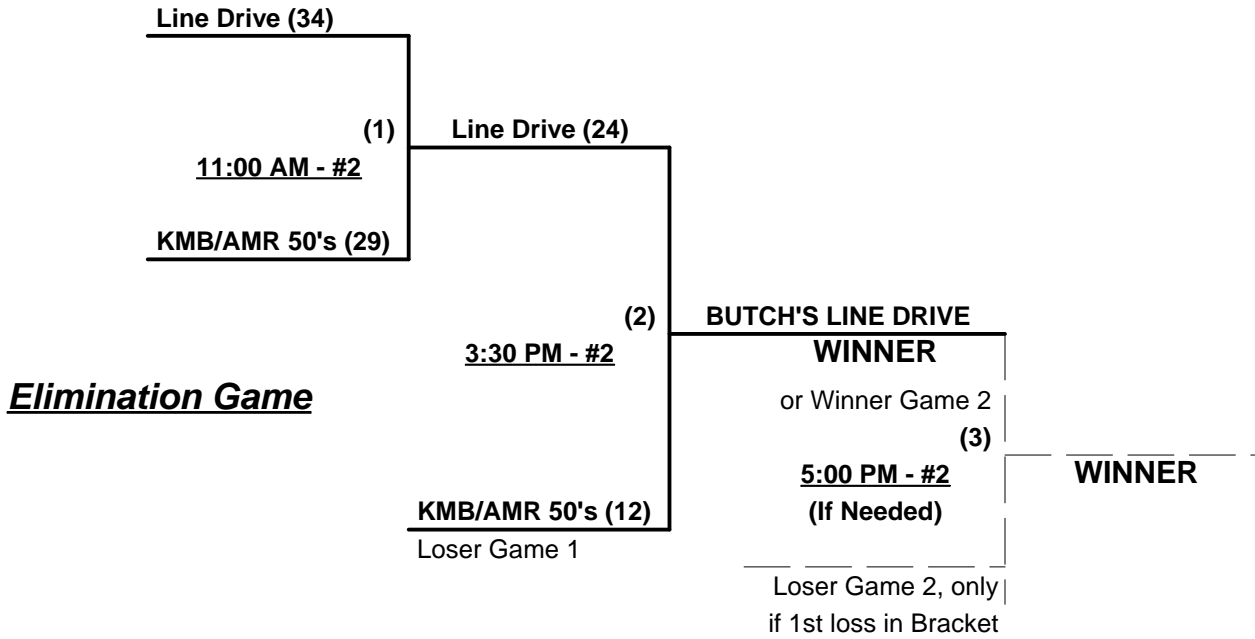

Men's 50+ Major Plus Division - 2 Teams

Championship Bracket

ALL GAMES ON SATURDAY