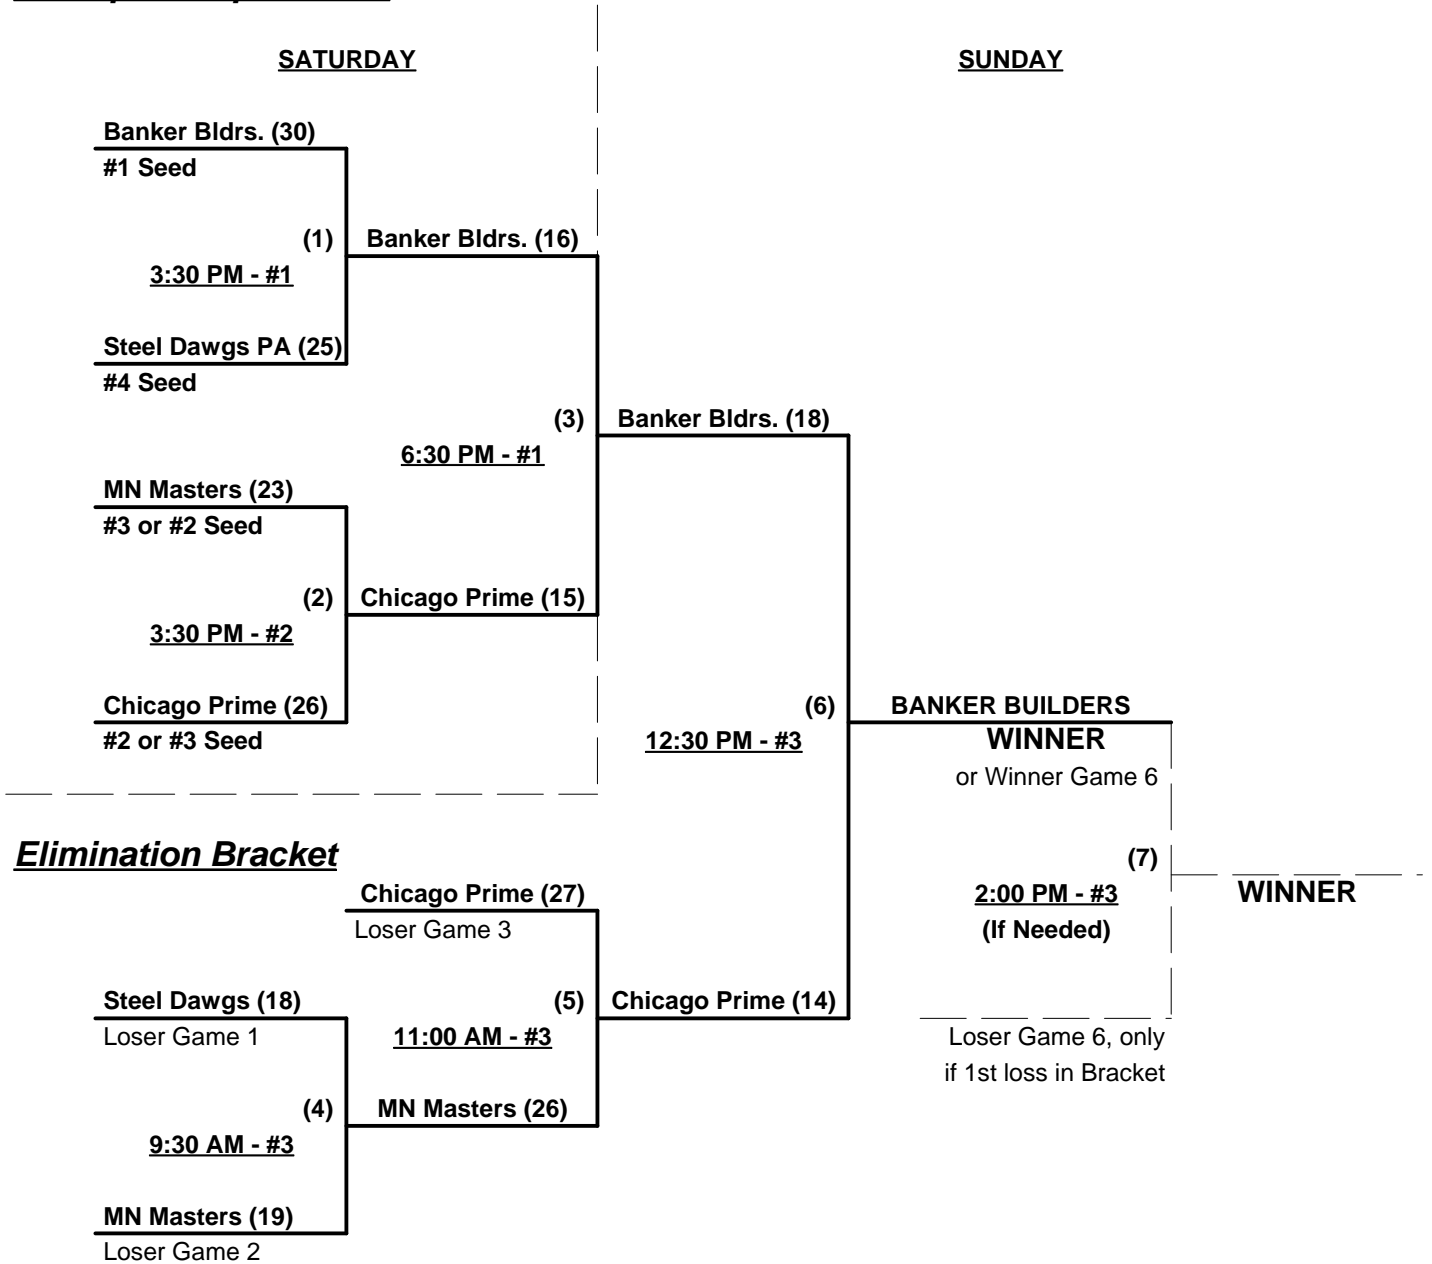

Championship Bracket

§ Team #2 (Minnesota Masters) GIVES 5-Run OR 11-Defensive-Player Equalizer in ALL bracket games

SSUSA's Northern Regional Championships

Lansing, Michigan

August 27 - 29, 2010

Rev. 08/29/2010