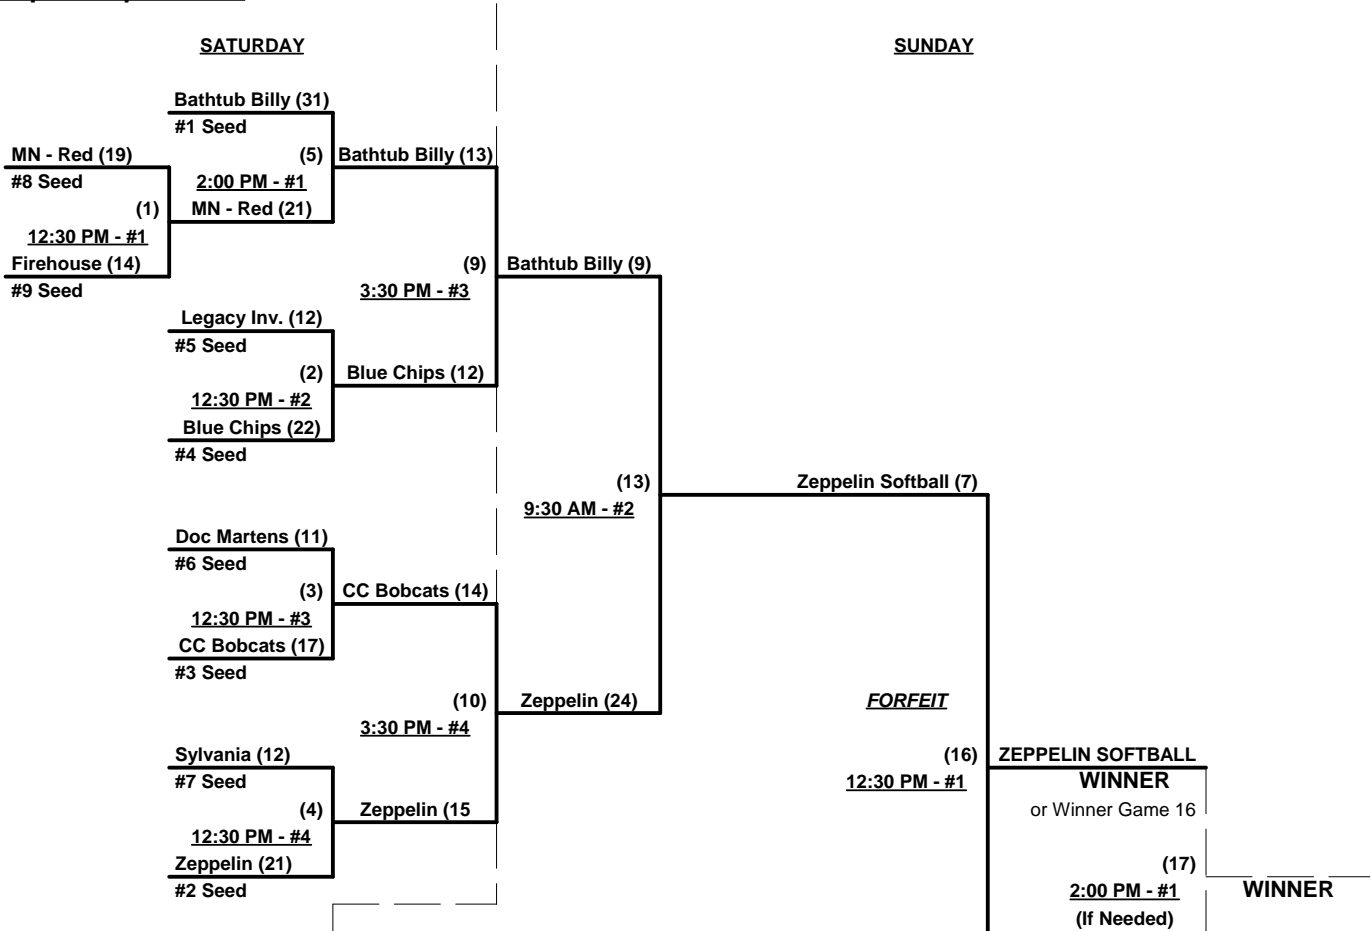

SSUSA's Northern Regional Championships

Lansing, Michigan

August 28 - 30, 2009

Rev. 08/29/2010

Men's 55/60+ Silver Division - 9 Teams

Championship Bracket