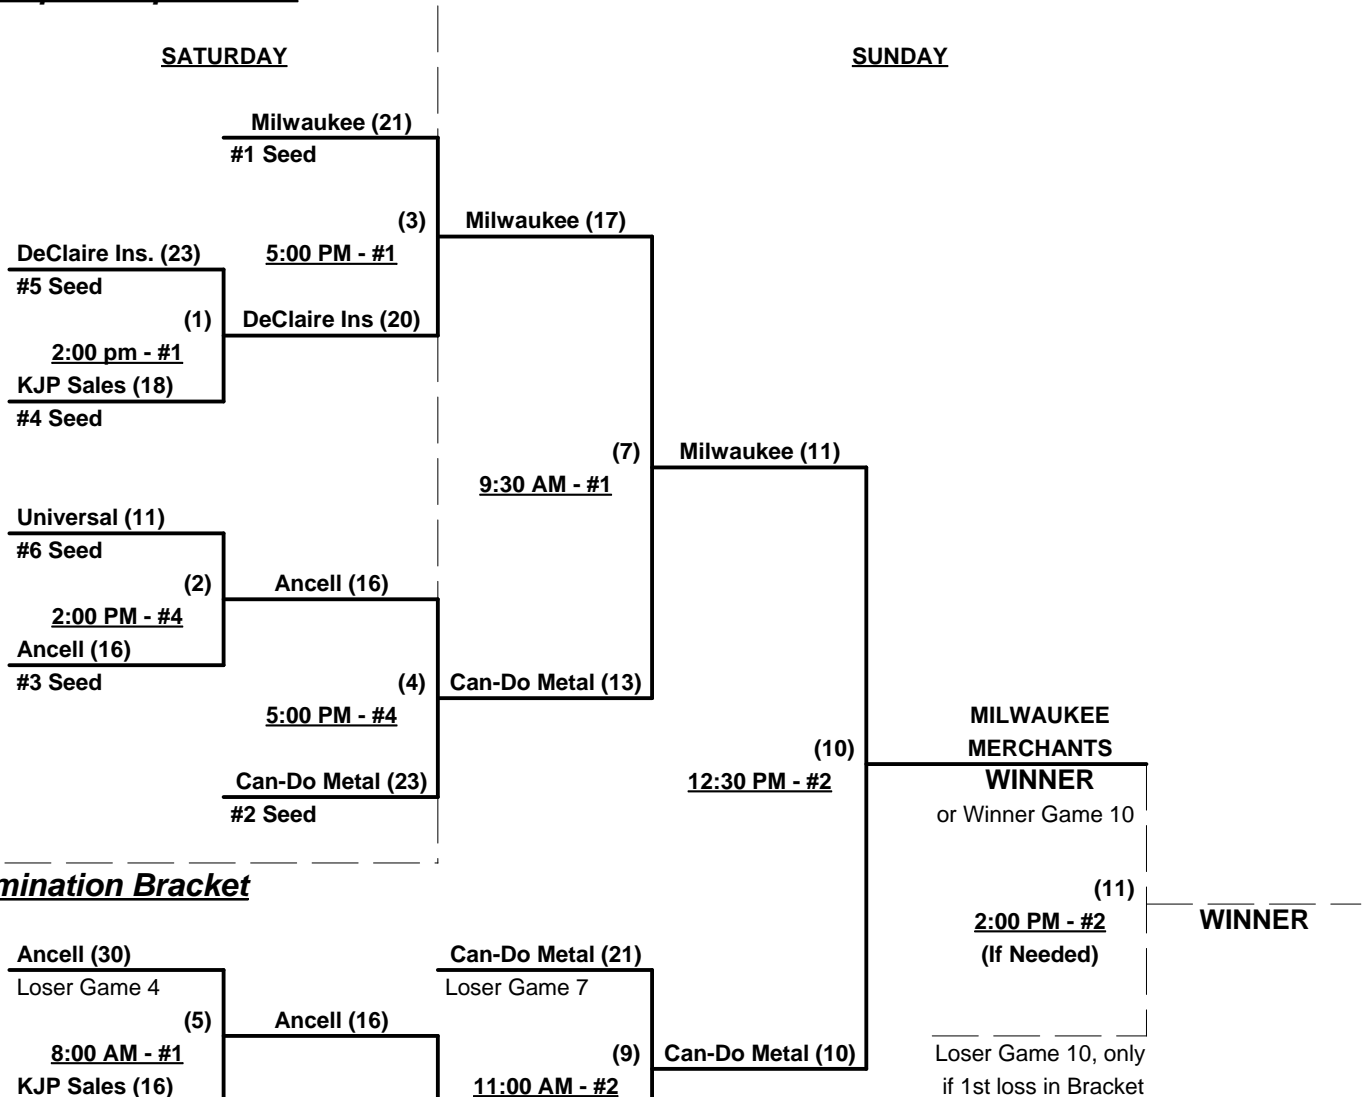

SSUSA's Northern Regional Championships

Lansing, Michigan

August 28 - 30, 2009

Rev. 08/29/2010

Men's 50+ Major Division - 6 Teams

Championship Bracket

Elimination Bracket

SSUSA's Northern Regional Championships

Lansing, Michigan

August 27 - 29, 2010

Rev. 08/27/2010

Men's 50+ AAA Division - 7 Teams

<u>Win</u>	<u>Loss</u>			<u>Win</u>	<u>Loss</u>		
2	0	1	Blue Devils (MI)	2	0	5	Kalamazoo Merch. (MI)
0	2	2	Chicago Classic Thunder (IL)	0	2	6	Michael Valerio, CPA (MI)
1	1	3	Detroit Jaguars (MI)	0	2	7	Storm (IL)
2	0	4	Doug & Don's Auto (MI)				

Friday - August 27, 2010 - Lake Alliance Softball Complex • Potterville

Time	#	Runs	Team Name	Field	#	Runs	Team Name
9:30 AM	5	20	Kalamazoo Merch. (MI)	4	6	19	Michael Valerio, CPA (MI)
11:00 AM	7	12	Storm (IL)	4	5	16	Kalamazoo Merch. (MI)
12:30 PM	6	20	Michael Valerio, CPA (MI)	1	3	22	Detroit Jaguars (MI)
12:30 PM	4	19	Doug & Don's Auto (MI)	4	7	12	Storm (IL)
2:00 PM	2	3	Chicago Classic Thunder (IL)	4	4	23	Doug & Don's Auto (MI)
3:30 PM	3	8	Detroit Jaguars (MI)	4	1	14	Blue Devils (MI)
5:00 PM	1	11	Blue Devils (MI)	3	2	1	Chicago Classic Thunder (IL)

Seeding for 50-AAA Three Game Guarantee Bracket commencing Saturday morning - See Bracket for details

Format: Two (2) game Round Robin to seed Men's 50-AAA Three Game Guarantee Championship bracket
Home Runs - AAA Rule = 3 per team per game, outs
Run Rules - 5 runs per ½ inning at bat (except open inning)
Time Limits - RR = 60 + open inn. • Bracket = 65 + open inn. • Championship game(s) = 7 innings full
Tie Breakers - Head to head (in full RR only), least runs allowed, run differential, coin toss

Schedule Subject to Change at Discretion of Tournament and Field Directors