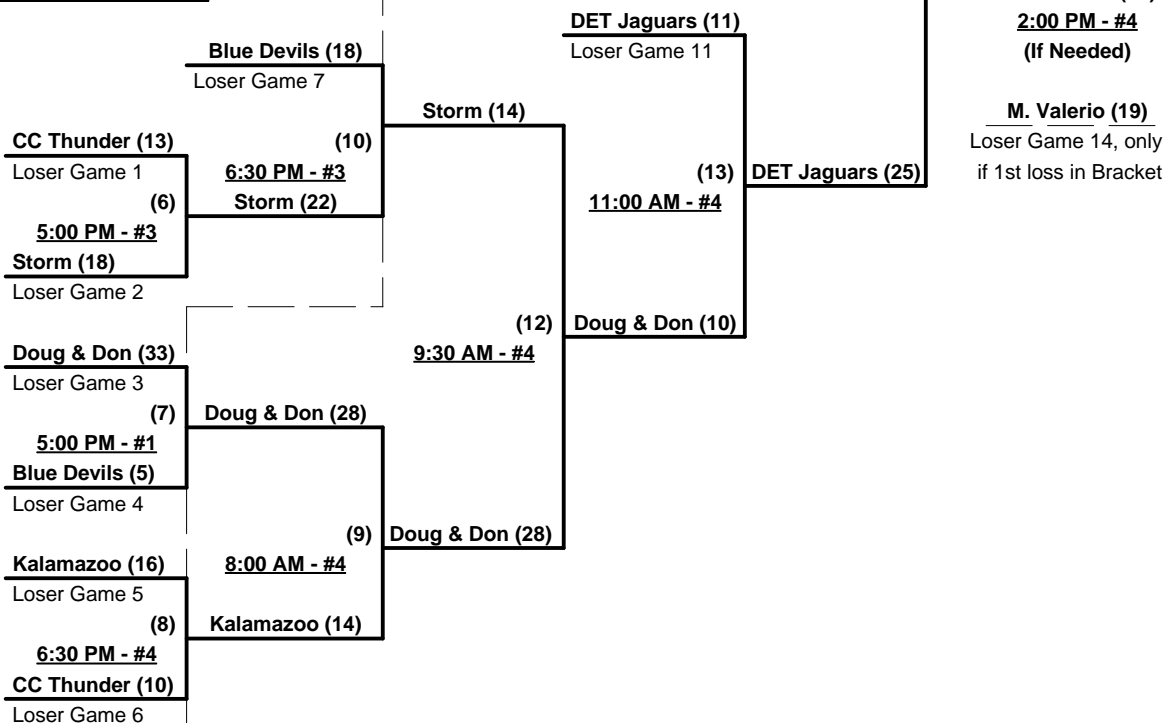

Elimination Bracket