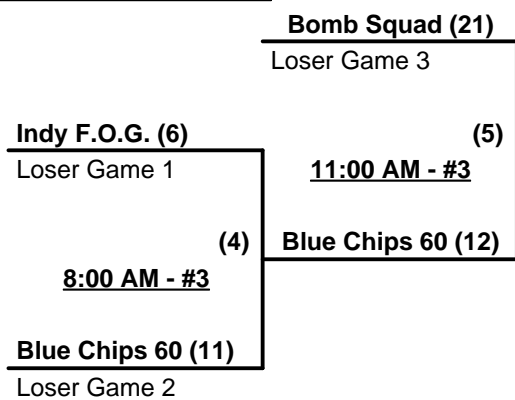

Elimination Bracket