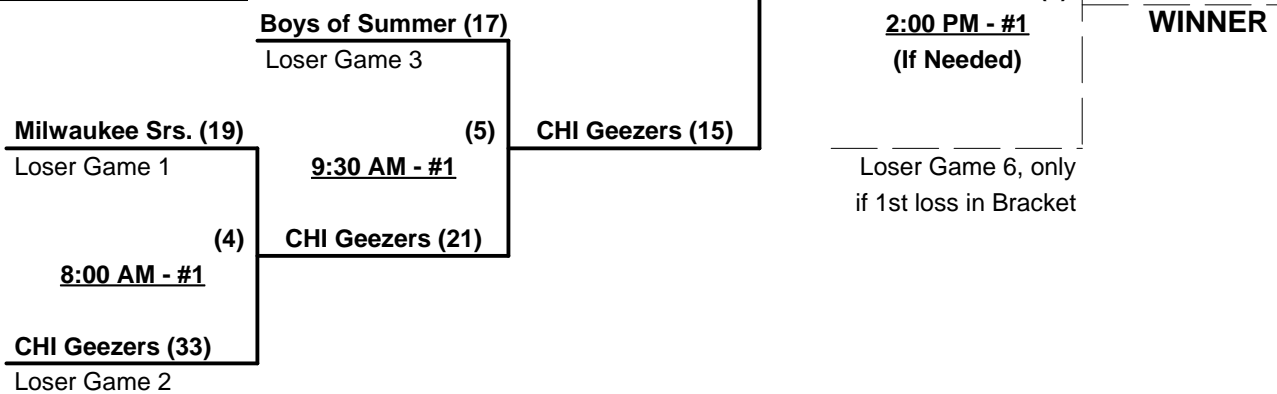

Elimination Bracket

§ Boys of Summer GIVES 5-Run equalizer in all Bracket games