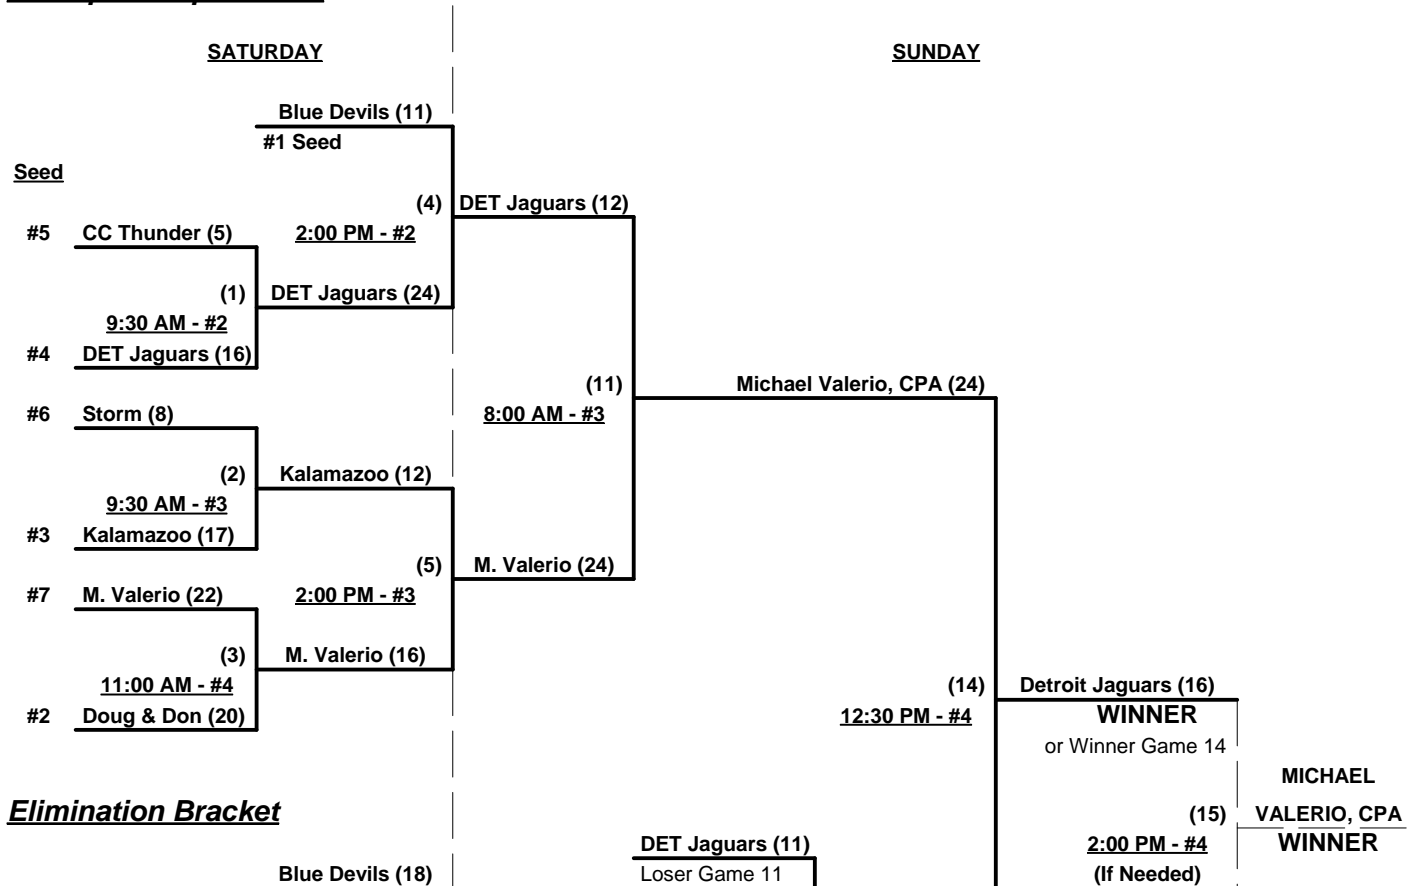

SSUSA's Northern Regional Championships

Lansing, Michigan

August 27 - 29, 2010

Rev. 08/29/2010

Men's 50+ AAA Division - 7 Teams

Championship Bracket