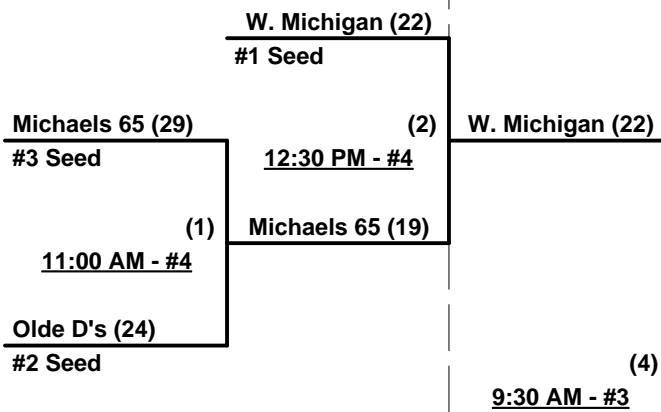

FRIDAY

SATURDAY

**WEST MICHIGAN
CARELINC
WINNER**

or Winner Game 4

Elimination Bracket

(5)
12:30 PM - #3
 (If Needed)

WINNER

Loser Game 4, only
if 1st loss in Bracket