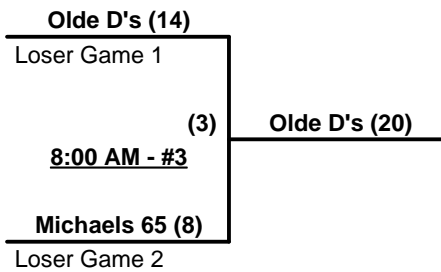

FRIDAY

SATURDAY

**WEST MICHIGAN
CARELINC
WINNER**

or Winner Game 4

Elimination Bracket

(5)
12:30 PM - #3
 (If Needed)

WINNER

Loser Game 4, only
if 1st loss in Bracket