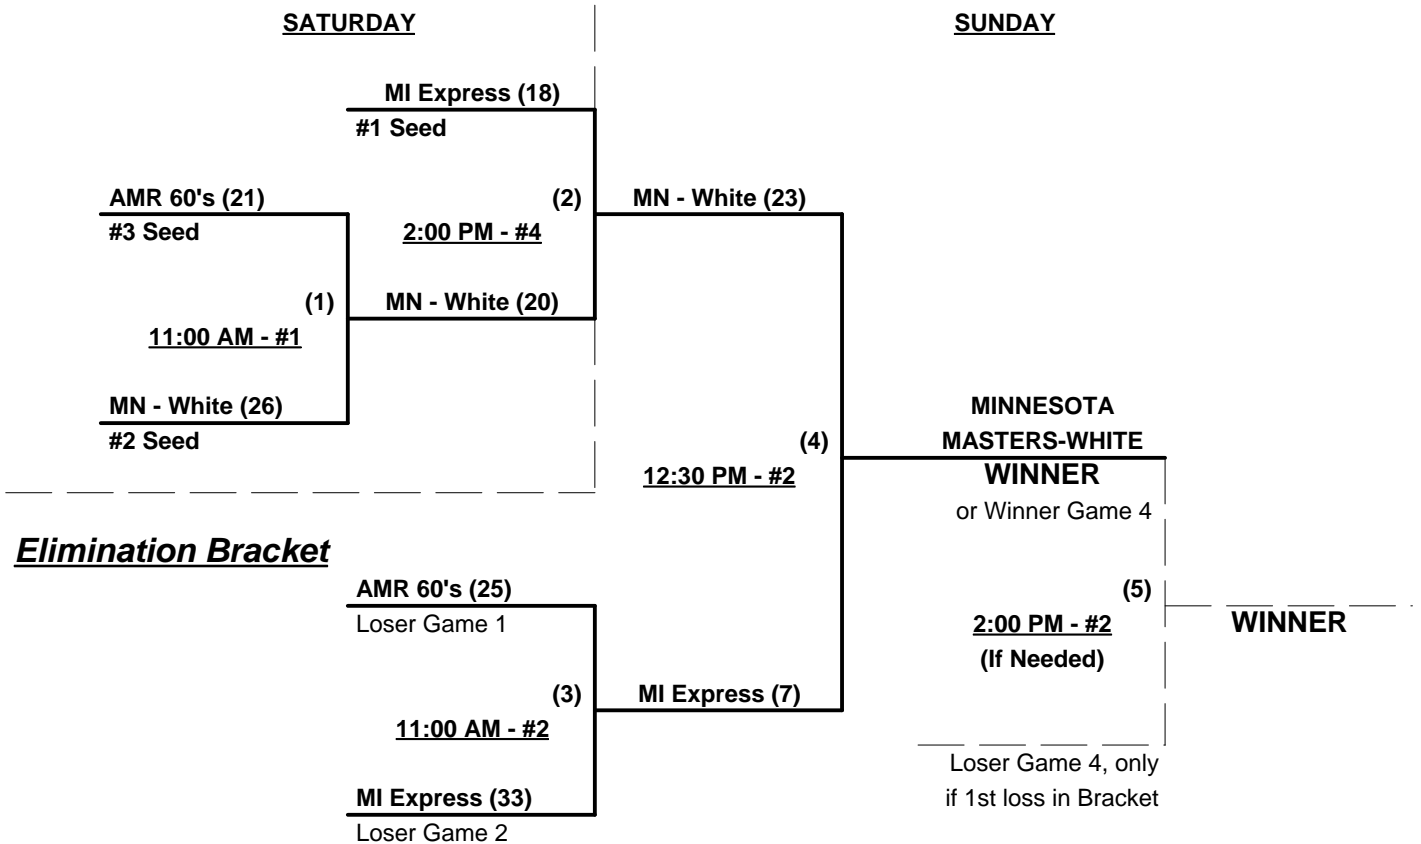

Schedule Subject to Change at Discretion of Tournament and Field Directors

SSUSA's Northern Championships
Lansing, Michigan
August 28 - 30, 2009

Rev. 08/29/2010

Men's 60+ Platinum Division - 3 Teams

Championship Bracket