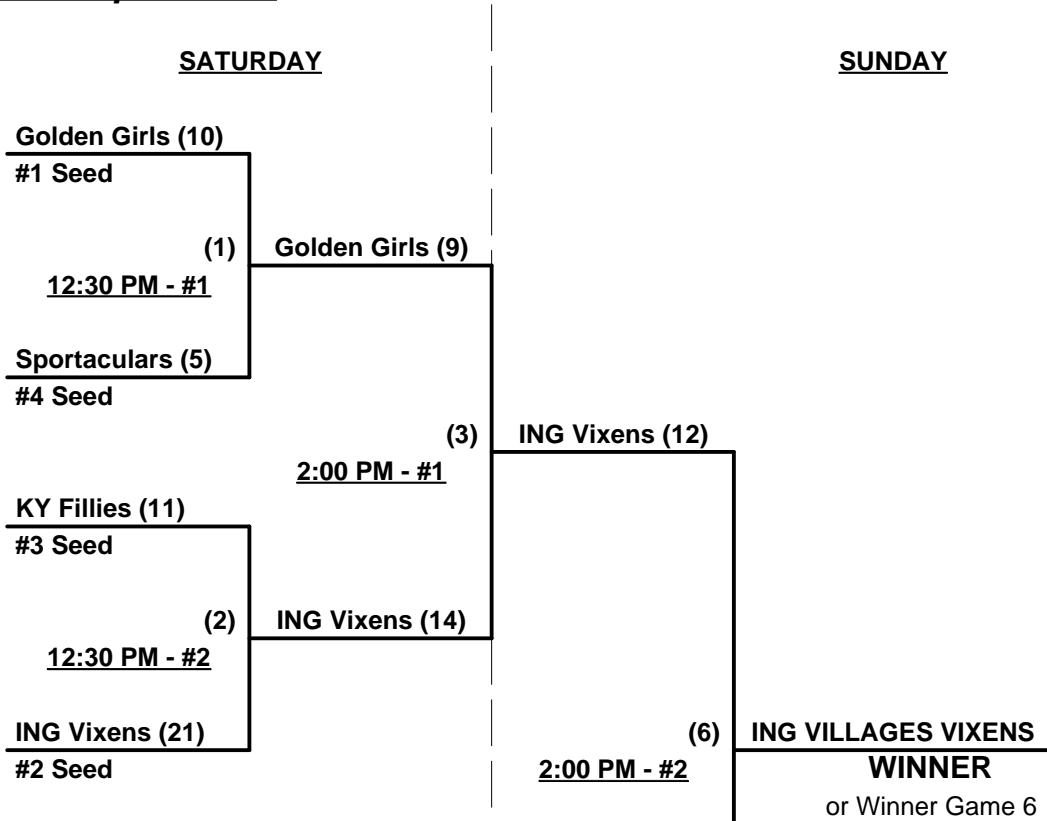

Women's 55/60+ Division - 4 Teams

Championship Bracket

TEAM'S REST
BREAK @ 12:30