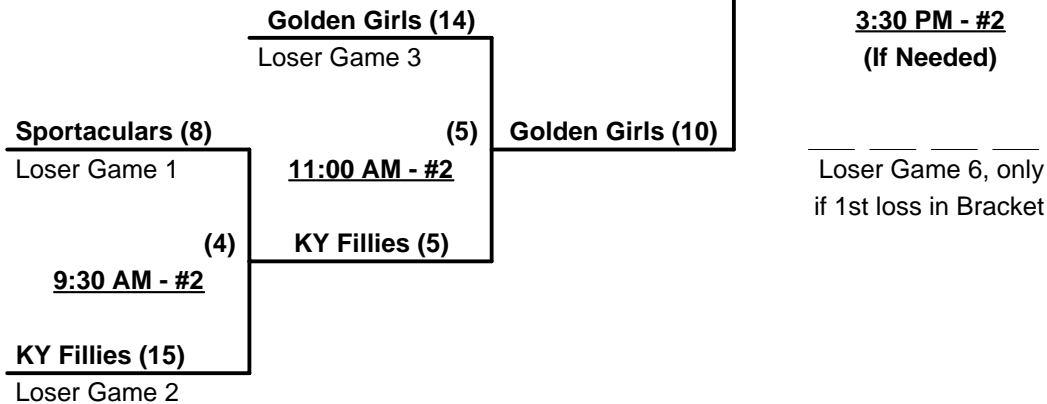

Elimination Bracket

§ Team #4 (ING Villages Vixens) GIVES 5-Run equalizer in ALL Bracket games