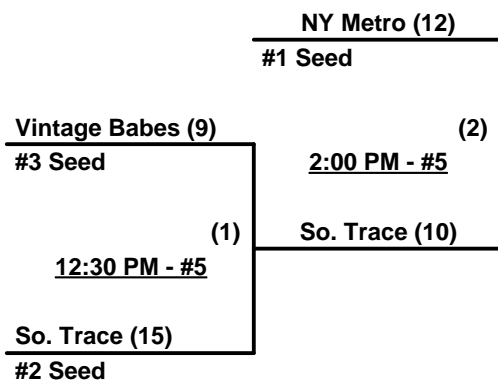

**Schedule Subject to Change at Discretion of Tournament and Field Directors**

**SSUSA's Easton Winter Nationals 2009**  
**Ft. Myers, Cape Coral & Naples, Florida**  
**November 13 - 15, 2009**

Rev. 11/29/2009

**Women's 50+ Division - 3 Teams**

**Championship Bracket**

**SATURDAY**

**SUNDAY**

**NY METRO  
DOUBLE PLAY  
WINNER**  
or Winner Game 4

**Elimination Bracket**

So. Trace (11)

(5)  
11:00 AM - #3  
(If Needed)