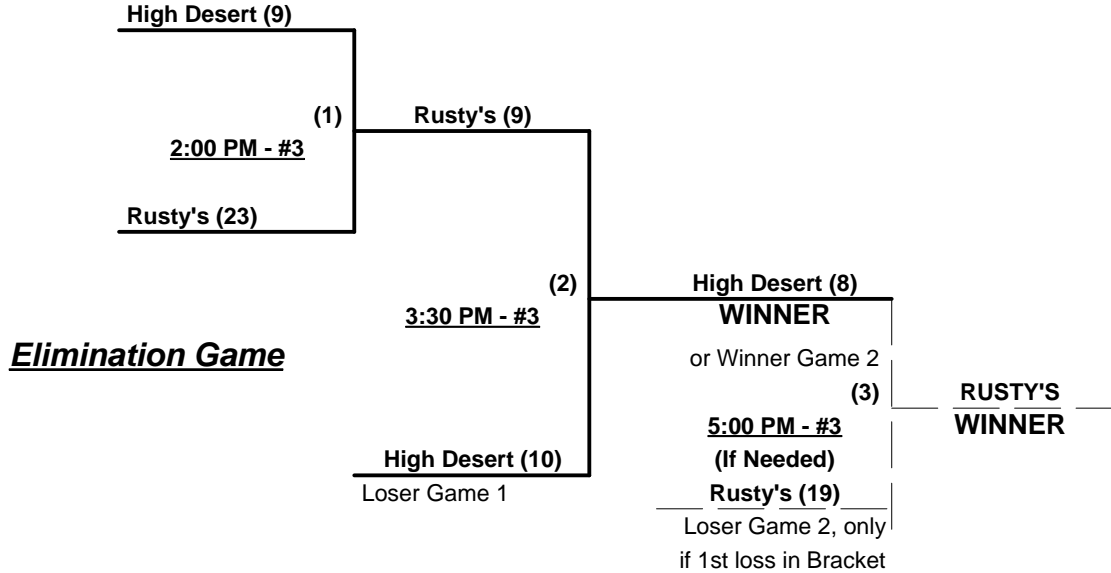

**Championship Bracket**

ALL games SATURDAY afternoon

¶ High Desert GIVES 5-Run OR 11-defensive-player equalizer in ALL bracket games.

**Men's 60+ AA Division - 2 Teams**

**Championship Bracket**