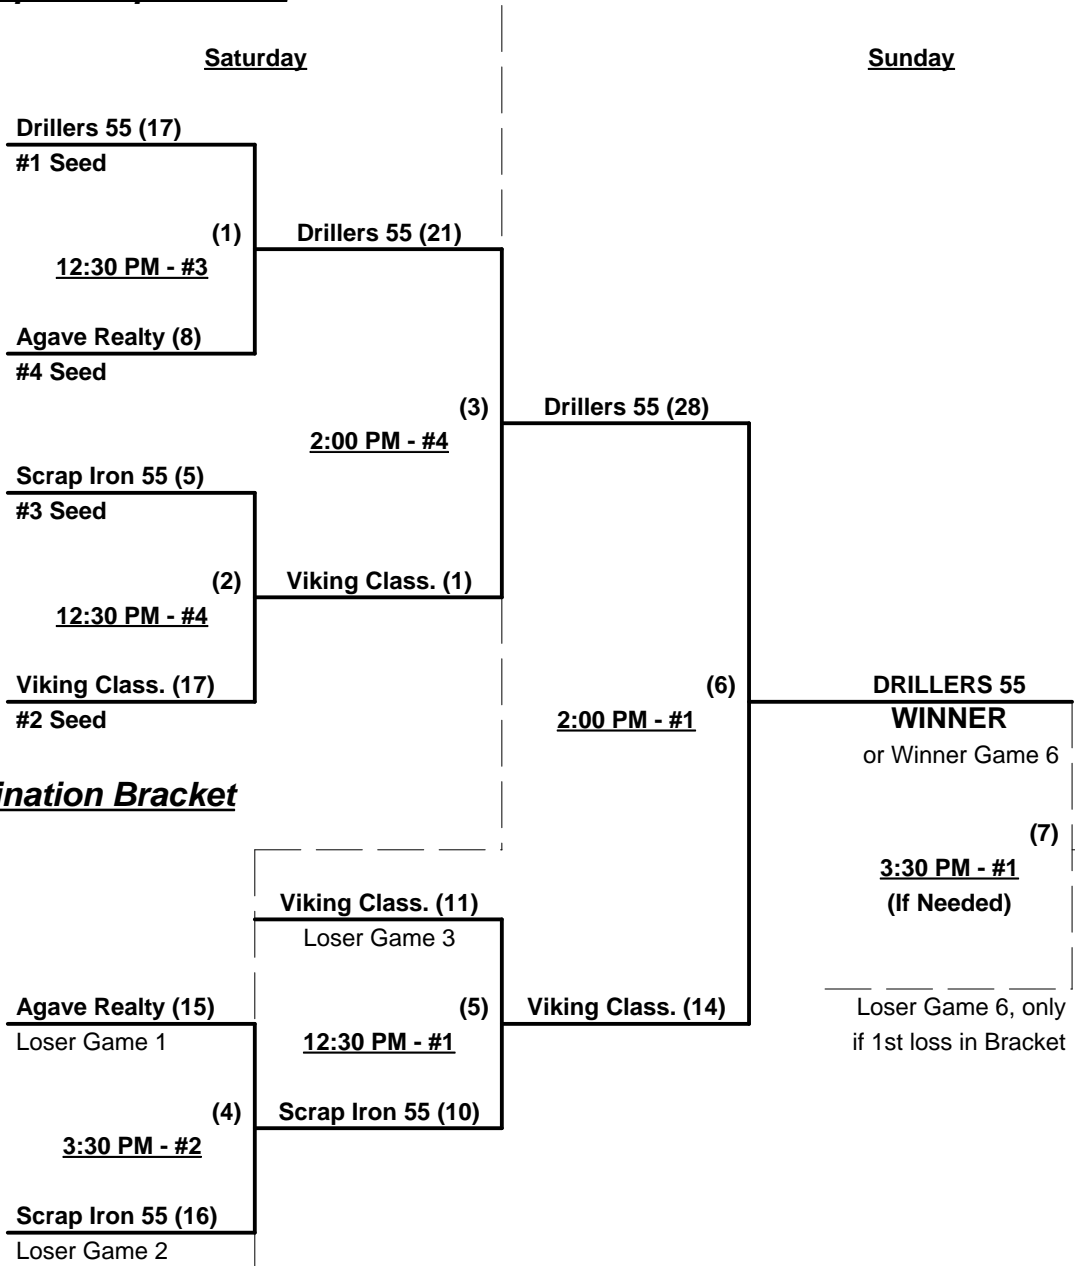

Men's 55+ AAA Division - 4 Teams

Championship Bracket

Elimination Bracket

WINNER