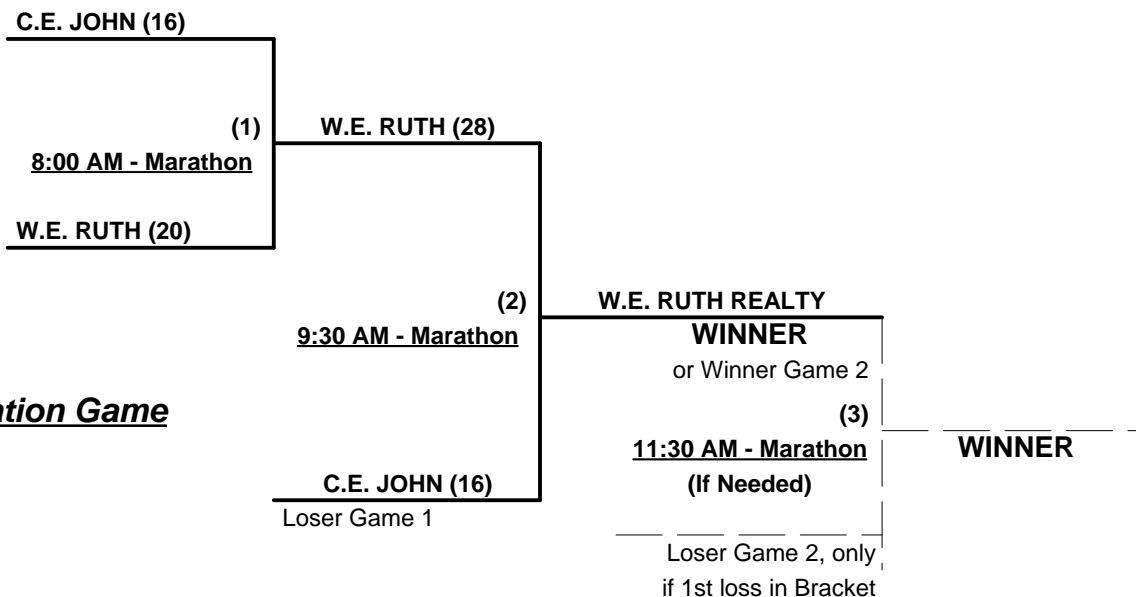

Elimination Game

Note 1 C.E. John RECEIVES 5-run OR 11-defensive player equalizer in all bracket games