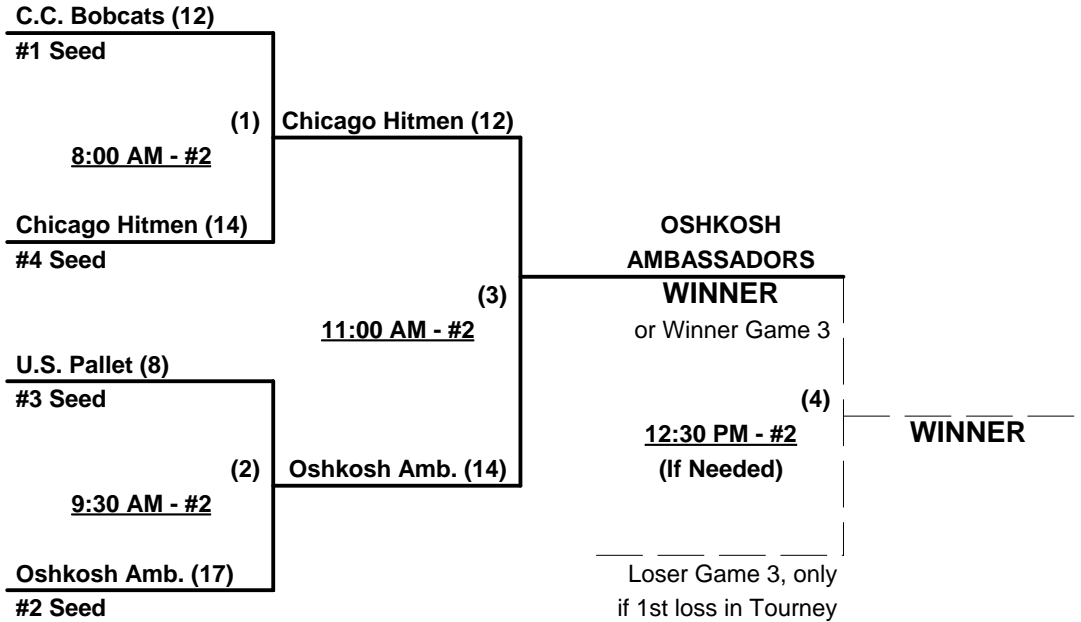

Schedule Subject to Change at Discretion of Tournament and Field Directors

SSUSA's Midwest Regional Championships
Schaumburg, Illinois
June 12 - 14, 2009

Rev. 06/14/2009

Men's 60+ AAA Division - 4 Teams

Championship Bracket