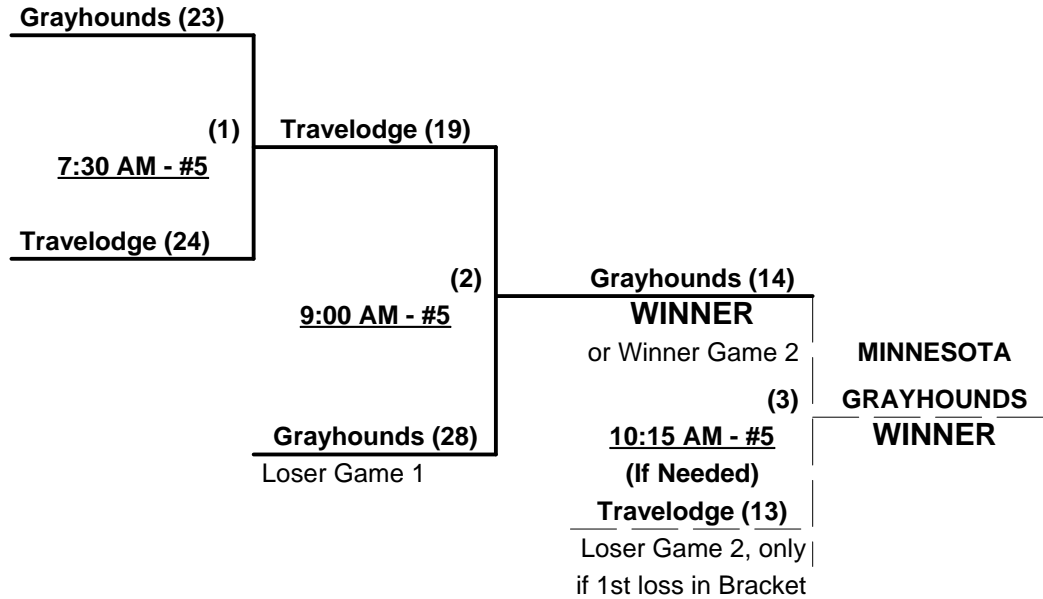

SSUSA's Midwest Regional Championships

Schaumburg, Illinois

June 12 - 14, 2009

Rev. 06/14/2009

Men's 55+ Major Plus Division - 2 Teams

Championship Bracket