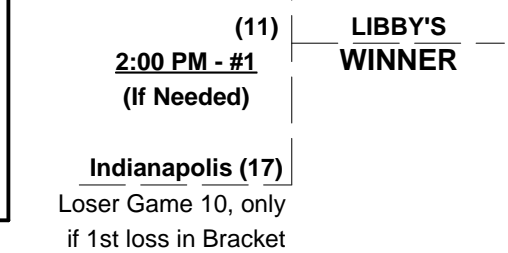

Elimination Bracket