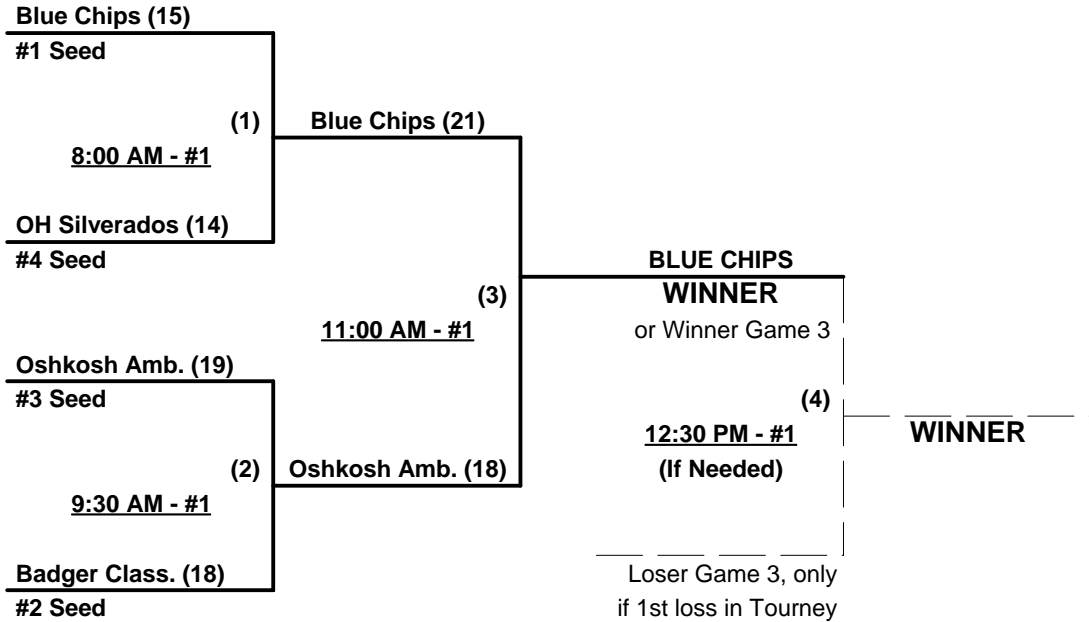

SSUSA's Midwest Regional Championships
Schaumburg, Illinois
June 12 - 14, 2009

Rev. 06/14/2009

Men's 55+ AA Division - 4 Teams

Championship Bracket

SSUSA's Midwest Regional Championships

Schaumburg, Illinois

June 12 - 14, 2009

Rev. 06/13/2009

Men's 60+ Platinum Division - 7 Teams

<u>Win</u>	<u>Loss</u>	<u>60-Major+</u>	<u>Win</u>	<u>Loss</u>	<u>60-Major</u>
1	2	1 AMR 60's (MI)	2 (1)	0	4 Williams Food Svc. (KY)
1	1	2 Kansas City Bombers (MO)	1	1	5 Michigan Express
0	2	3 Handeland Flooring (WI)	0	2	6 Midwest Fossils (IL)
			2	0	7 Minnesota Masters • Ancell

Friday - June 12, 2009 • Schaumburg Olympic Park Softball Complex

Time	#	Runs	Team Name	Field	#	Runs	Team Name
1:30 PM	7	27	Minnesota Masters • Ancell	1	1	22	§ AMR 60's (MI)
3:00 PM	6	21	Midwest Fossils (IL)	1	7	29	Minnesota Masters • Ancell
3:00 PM	4	33	Williams Food Svc. (KY)	4	2	10	§ Kansas City Bombers (MO)
3:00 PM	3	22	§ Handeland Flooring (WI)	5	5	29	Michigan Express
4:30 PM	1	19	§ AMR 60's (MI)	1	6	10	Midwest Fossils (IL)
4:30 PM	2	24	Kansas City Bombers (MO)	4	3	23	Handeland Flooring (WI)
4:30 PM	5	8	Michigan Express	5	4	17	Williams Food Svc. (KY)

Saturday - June 13, 2009 • Schaumburg Olympic Park Softball Complex

Time	#	Runs	Team Name	Field	#	Runs	Team Name
8:00 AM	1	0	Ft. AMR 60's (MI)	1	4	7	¶ Williams Food Svc. (KY)
8:00 AM	5	RAIN	Michigan Express	2	2	OUT	§ Kansas City Bombers (MO)
8:00 AM	3	RAIN	§ Handeland Flooring (WI)	3	7	OUT	Minnesota Masters • Ancell
9:30 AM	4	RAIN	Williams Food Svc. (KY)	1	6	OUT	Midwest Fossils (IL)

¶ Exhibition for Team #4 (only) - Does NOT count in Round Robin standings

§ Teams #1-3 GIVE 5-run or 11-defensive-player equalizer seeding games vs. Teams #4-7

Seeding for Men's 60-Major Double Elimination Bracket beginning SATURDAY afternoon - See bracket for details

Format: Three (3) game) Round Robin prior to Championship Series and Bracket

Teams #1-3 play Double Elimination Bracket for 60+ Major+ Division Championship

Teams #4-7 play Double Elimination Bracket for 60+ Major Division Championship

Home Runs - Home Run rule of LOWER rated team in game.

Major+ Rule = 6 per team per game, Outs   Major Rule = 5 per team per game, Outs

Run Rules - 5 runs per ½ inning at bat (except open inning)

Pitcher's Safety Rule -

Any batted ball striking the pitcher while in the pitcher's box (except the arms while in the process of making a reasonable defensive play on the ball) shall be a dead ball out

Time Limits - RR = 60 + open inn. • Bracket = 65 + open inn. • Championship game(s) = 7 innings full

Tie Breakers - Head to head (in full RR only), least runs allowed, run differential, coin toss

Schedule Subject to Change at Discretion of Tournament and Field Directors