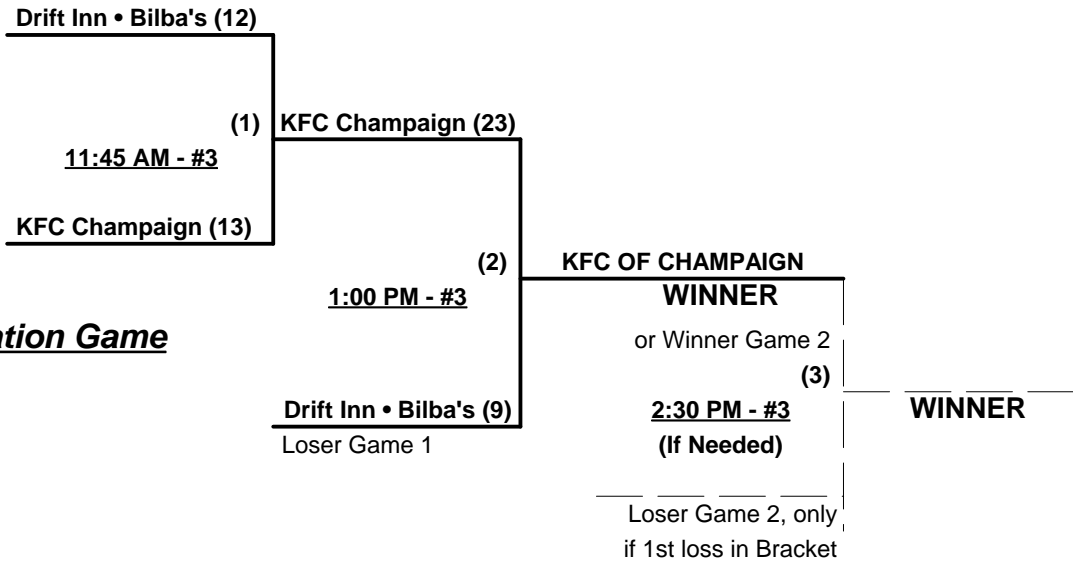

SSUSA's Midwest Regional Championships
Schaumburg, Illinois
June 12 - 14, 2009

Rev. 06/14/2009

Men's 60+ AA Division - 2 Teams

Championship Bracket

Elimination Game

SSUSA's Midwest Regional Championships

Schaumburg, Illinois

June 9 - 11, 2009

Rev. 06/10/2009

Men's 65+ Gold Division - 6 Teams

<u>Win</u>	<u>Loss</u>			<u>Win</u>	<u>Loss</u>		
3	0	1	Budweiser 65's (MO)	1	2	4	Michaels 65's (IL)
1	2	2	Indianapolis Classics (IN)	0	3	5	Minnesota Masters 65's
3	0	3	Libby's (WI)	1	2	6	W. Michigan • Bob Evans (MI)

Tuesday - June 9, 2009 • Schaumburg Olympic Park Softball Complex

Time	#	Runs	Team Name	Field	#	Runs	Team Name
9:00 AM	1	27	§ Budweiser 65's (MO)	1	2	14	¶ Indianapolis Classics (IN)
9:00 AM	3	23	Libby's (WI)	2	6	7	W. Michigan • Bob Evans (MI)
9:00 AM	5	12	Minnesota Masters 65's	3	4	25	Michaels 65's (IL)
10:30 AM	4	9	¶ Michaels 65's (IL)	1	1	17	§ Budweiser 65's (MO)
10:30 AM	2	12	Indianapolis Classics (IN)	2	3	14	¶ Libby's (WI)
10:30 AM	6	19	W. Michigan • Bob Evans (MI)	3	5	16	¶ Minnesota Masters 65's

Wednesday - June 10, 2009 • Schaumburg Olympic Park Softball Complex

Time	#	Runs	Team Name	Field	#	Runs	Team Name
8:00 AM	1	15	§ Budweiser 65's (MO)	1	6	14	¶ W. Michigan • Bob Evans (MI)
8:00 AM	3	27	Libby's (WI)	2	4	9	Michaels 65's (IL)
8:00 AM	5	21	Minnesota Masters 65's	3	2	24	Indianapolis Classics (IN)

§ Team #1 GIVES 5-run or 11-Defensive Player equalizer in all games (including bracket)
5-Run equalizer, if elected, is allocated at one run per inning (played) for innings 2 thru 6

Seeding for 65-Gold Double Elimination Bracket commencing WEDNESDAY morning - See bracket for details

1. **Format:** Three (3) game Round Robin to seed Men's 65+ Gold Division Double Elimination Bracket
2. ¶ Team #1 (Budweiser) plays "Exhibition" only. Games played against Team #1 do NOT count in Round Robin standings. For other teams, Game #2 Tuesday does NOT count in standings.
   - Home Runs - AAA Rule = 3 per team per game, Outs
   - Run Rules - 5 runs per ½ inning at bat (except open inning)
   - **Pitcher's Safety Rule -**
     Any batted ball striking the pitcher while in the pitcher's box (except the arms while in the process of making a reasonable defensive play on the ball) shall be a dead ball out
   - Time Limits - RR = 60 + open inn. • Bracket = 65 + open inn. • Championship game(s) = 7 innings full
   - Tie Breakers - Head to head (in full RR only), least runs allowed, run differential, coin toss

Schedule Subject to Change at Discretion of Tournament and Field Directors