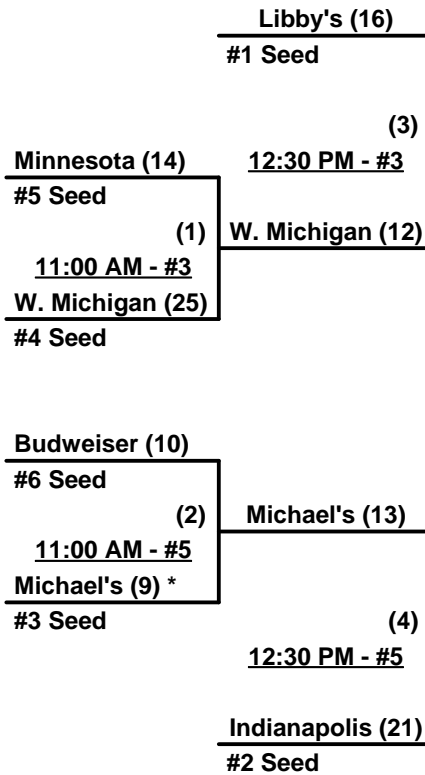

SSUSA's Midwest Regional Championships

Schaumburg, Illinois

June 9 - 11, 2009

Rev. 06/11/2009

Men's 65+ Gold Division - 6 Teams

Championship Bracket

Wednesday

Thursday

Elimination Bracket

**LIBBY'S
WINNER**