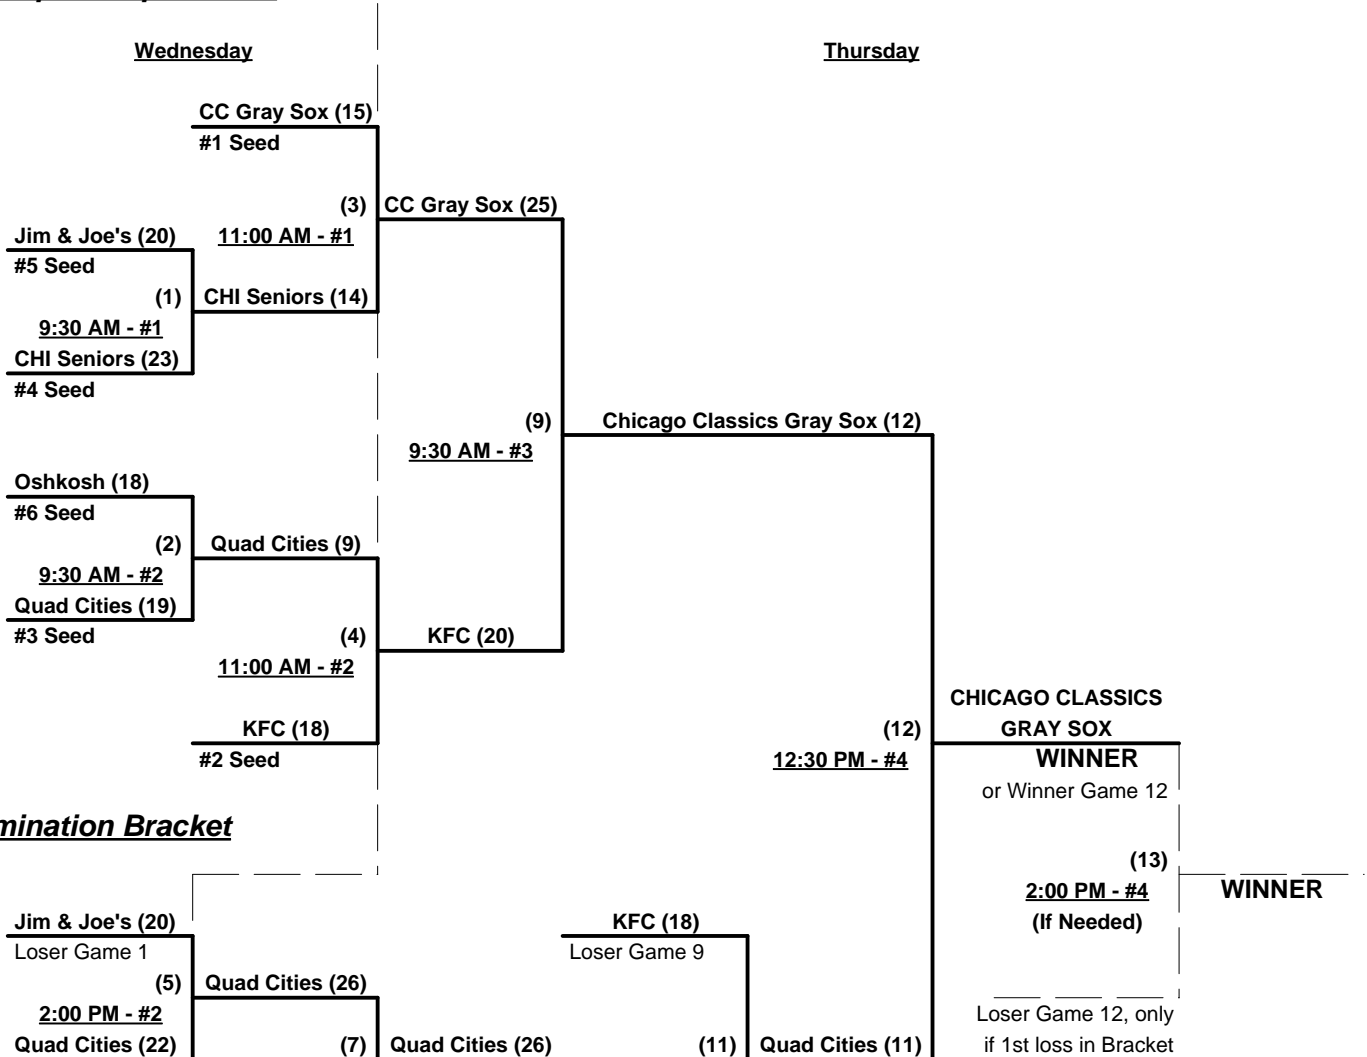

SSUSA's Midwest Regional Championships

Schaumburg, Illinois

June 9 - 11, 2009

Rev. 06/09/2009

Men's 65+ AA Division - 6 Teams

<u>Win</u>	<u>Loss</u>			<u>Win</u>	<u>Loss</u>		
2	0	1	Chicago Classic Gray Sox (IL)	2	0	4	KFC of Champaign (IL)
1	1	2	Chicago Seniors (IL)	0	2	5	Oshkosh Ambassadors (WI)
0	2	3	Jim & Joe's 65's (KY)	1	1	6	Quad City Old Stars (IA)

Tuesday - June 9, 2009 • Schaumburg Olympic Park Softball Complex

Time	#	Runs	Team Name	Field	#	Runs	Team Name
9:00 AM	2	21	Chicago Seniors (IL)	4	5	11	Oshkosh Ambassadors (WI)
9:00 AM	1	14	Chicago Classic Gray Sox (IL)	5	6	7	Quad City Old Stars (IA)
10:30 AM	6	27	Quad City Old Stars (IA)	5	2	8	Chicago Seniors (IL)
12:00 PM	3	11	Jim & Joe's 65's (KY)	1	1	15	Chicago Classic Gray Sox (IL)
12:00 PM	5	16	Oshkosh Ambassadors (WI)	5	4	36	KFC of Champaign (IL)
1:30 PM	4	19	KFC of Champaign (IL)	5	3	18	Jim & Joe's 65's (KY)

Seeding for 65-AA Three-Game-Guarantee Bracket commencing Wednesday morning - See bracket for details

Format: Two (2) game Round Robin to seed 65-AA Division Three-Game-Guarantee bracket

Home Runs - AA Rule = 1 per team per game, outs

Run Rules - 5 runs per ½ inning at bat (except open inning)

Pitcher's Safety Rule -

Any batted ball striking the pitcher while in the pitcher's box (except the arms while in the process of making a reasonable defensive play on the ball) shall be a dead ball out

Time Limits - RR = 60 + open inn. • Bracket = 65 + open inn. • Championship game(s) = 7 innings full

Tie Breakers - Head to head (in full RR only), least runs allowed, run differential, coin toss

Schedule Subject to Change at Discretion of Tournament and Field Directors

SSUSA's Midwest Regional Championships

Schaumburg, Illinois

June 9 - 11, 2009

Rev. 06/11/2009

Men's 65+ AA Division - 6 Teams

Championship Bracket

Elimination Bracket