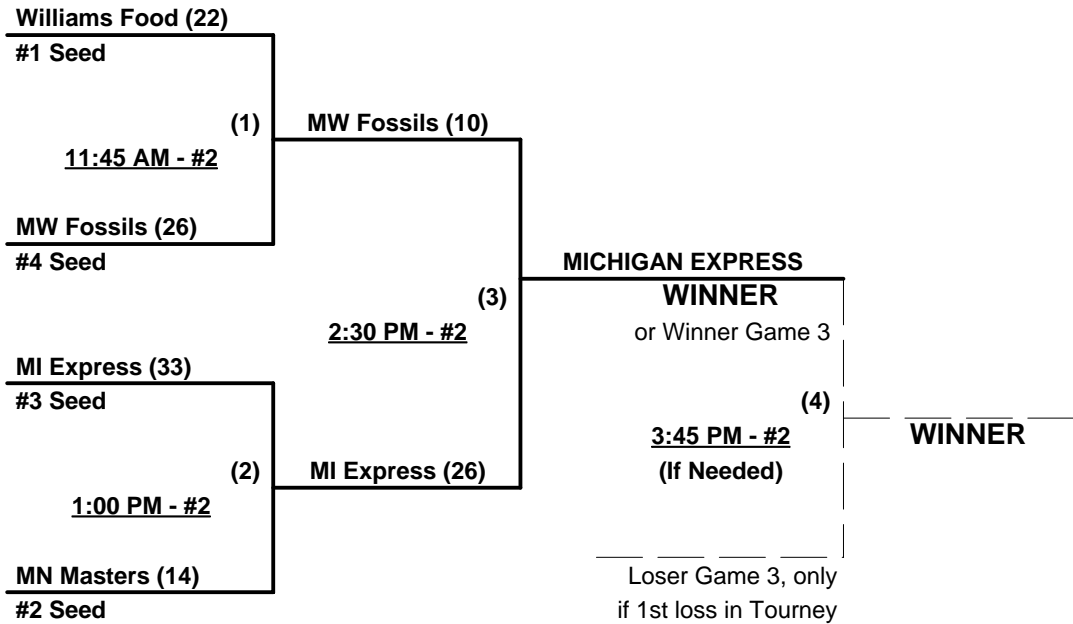

SSUSA's Midwest Regional Championships

Schaumburg, Illinois

June 12 - 14, 2009

Rev. 06/14/2009

Men's 60+ Major Division - 4 Teams

Championship Bracket

SSUSA's Midwest Regional Championships

Schaumburg, Illinois

June 12 - 14, 2009

Rev. 06/13/2009

Men's 60+ Silver Division - 6 Teams

<u>Win</u>	<u>Loss</u>	<u>60-AAA</u>	<u>Win</u>	<u>Loss</u>	<u>60-AA</u>
1	1	1 Chicago Classics Bobcats (IL)	1	1	5 Drift Inn • Bilba's Pub (WI)
0	2	2 Chicago Hitmen 60's (IL)	2	0	6 KFC of Champaign (IL)
1	1	3 Oshkosh Ambassadors (WI)			
1	1	4 U.S. Pallet 60's (IL)			

Friday - June 12, 2009 • Itasca Park Softball Complex

Time	#	Runs	Team Name	Field	#	Runs	Team Name
1:30 PM	1	27	Chicago Classics Bobcats (IL)	1	3	20	Oshkosh Ambassadors (WI)
1:30 PM	5	23	§ Drift Inn • Bilba's Pub (WI)	2	4	25	U.S. Pallet 60's (IL)
3:00 PM	3	23	Oshkosh Ambassadors (WI)	1	2	20	Chicago Hitmen 60's (IL)
3:00 PM	4	10	U.S. Pallet 60's (IL)	2	6	17	§ KFC of Champaign (IL)
4:30 PM	2	16	Chicago Hitmen 60's (IL)	1	5	20	§ Drift Inn • Bilba's Pub (WI)
4:30 PM	6	24	§ KFC of Champaign (IL)	2	1	20	Chicago Classics Bobcats (IL)

Saturday - June 13, 2009 • Itasca Park Softball Complex

Time	#	Runs	Team Name	Field	#	Runs	Team Name
8:00 AM	1	RAIN	Chicago Classics Bobcats (IL)	1	5	OUT	§ Drift Inn • Bilba's Pub (WI)
8:00 AM	3	RAIN	Oshkosh Ambassadors (WI)	2	6	OUT	§ KFC of Champaign (IL)
9:30 AM	4	RAIN	U.S. Pallet 60's (IL)	1	2	OUT	Chicago Hitmen 60's (IL)

§ Teams #5-6 RECEIVE 5-run or 11-defensive-player equalizer seeding games vs. Teams #1-2

Seeding for Men's 60-AAA Double Elimination Bracket beginning Saturday - See bracket for details

Format: Three (3) game Round Robin to seed Men's 55+ AA Division Double Elimination Bracket
Teams #1-4 play Double Elimination Bracket for 60-AAA Division Championship
Teams #5-6 play Best 2 of 3 Championship Series for 60-AA Division Championship

Home Runs - Home Run Rule of LOWER rated team in game
AAA Rule = 3 per team per game, Outs   AA Rule = 1 per team per game, Outs
Run Rules - 5 runs per ½ inning at bat (except open inning)

Pitcher's Safety Rule -

Any batted ball striking the pitcher while in the pitcher's box (except the arms while in the process of making a reasonable defensive play on the ball) shall be a dead ball out

Time Limits - RR = 60 + open inn. • Bracket = 65 + open inn. • Championship game(s) = 7 innings full
Tie Breakers - Head to head (in full RR only), least runs allowed, run differential, coin toss

Schedule Subject to Change at Discretion of Tournament and Field Directors