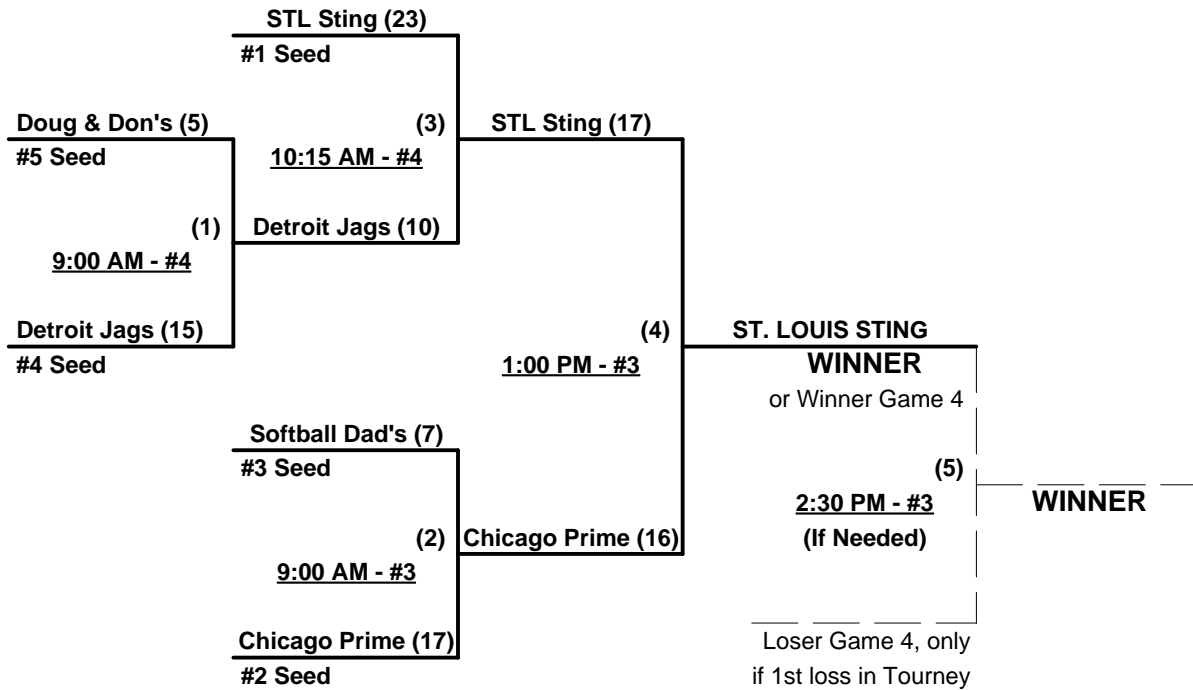

SSUSA's Midwest Regional Championships

Schaumburg, Illinois

June 12 - 14, 2009

Rev. 06/14/2009

Men's 50+ AAA Division - 5 Teams

Championship Bracket

SSUSA's Midwest Regional Championships

Schaumburg, Illinois