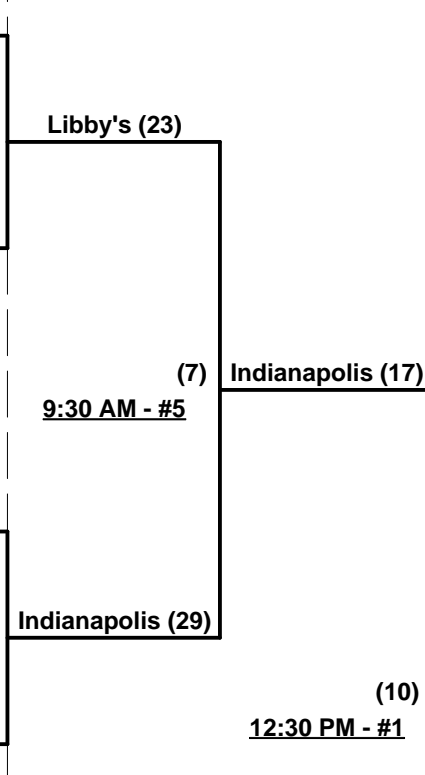

SSUSA's Midwest Regional Championships

Schaumburg, Illinois

June 9 - 11, 2009

Rev. 06/11/2009

Men's 65+ Gold Division - 6 Teams

Championship Bracket

Wednesday

Thursday

Elimination Bracket

**LIBBY'S
WINNER**