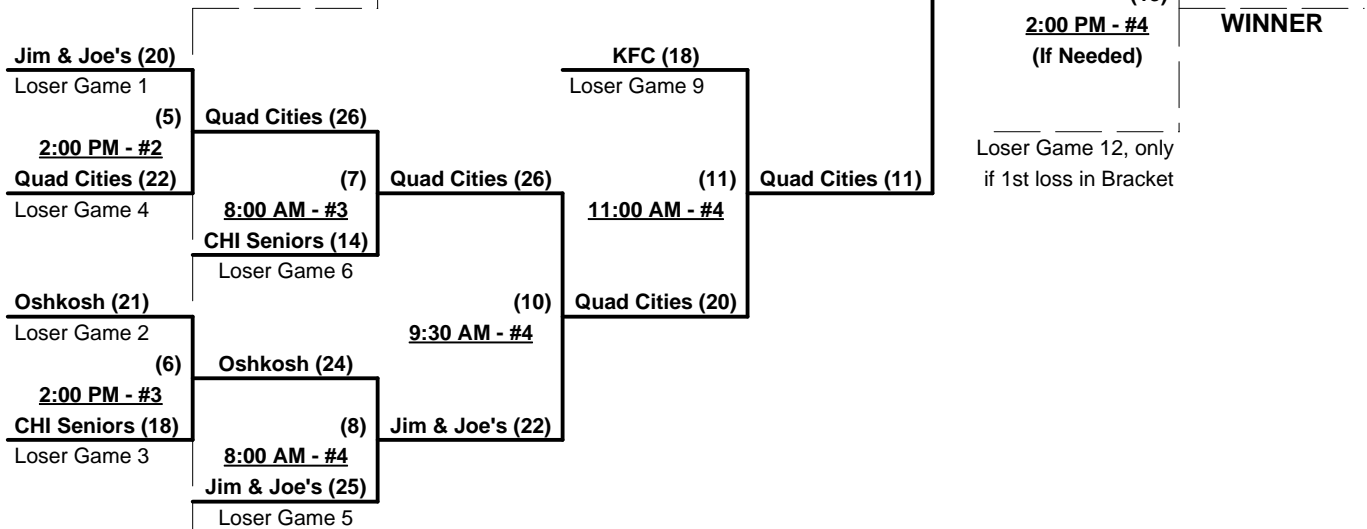

SSUSA's Midwest Regional Championships

Schaumburg, Illinois

June 9 - 11, 2009

Rev. 06/11/2009

Men's 65+ AA Division - 6 Teams

Championship Bracket

Elimination Bracket