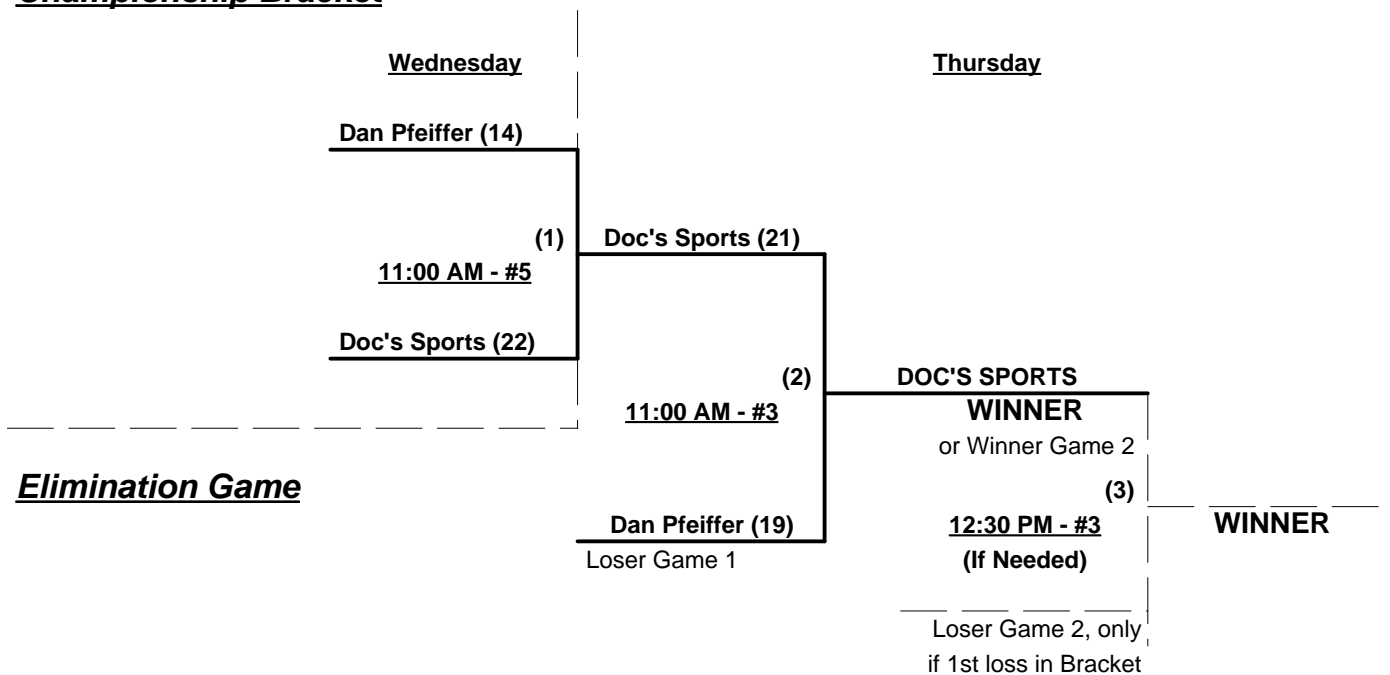

SSUSA's Midwest Regional Championships

Schaumburg, Illinois

June 9 - 11, 2009

Rev. 06/10/2009

Men's 70/75+ Division - 6 Teams

<u>Win</u>	<u>Loss</u>			<u>Win</u>	<u>Loss</u>		
3	0	1	Dan Pfeiffer Auto (MI)	1	2	5	Casey Automotive (IL)
3	0	2	Doc's Sports Retreat (MI)	0	3	6	Pfeiffer Gray Sox (MI)
1	2	3	Chicago Geezers 70's (IL)	1	2	7	ProHealth Care (WI)
n/a	n/a	4	Milwaukee Srs. (WI) - OUT				

Tuesday - June 9, 2009 • Schaumburg Olympic Park Softball Complex

Time	#	Runs	Team Name	Field	#	Runs	Team Name
12:00 PM	1	17	Dan Pfeiffer Auto (MI)	2	3	13	Chicago Geezers 70's (IL)
12:00 PM	6	15	Pfeiffer Gray Sox (MI)	3	2	25	Doc's Sports Retreat (MI)
12:00 PM	7	23	ProHealth Care (WI)	4	5	8	Casey Automotive (IL)
1:30 PM	5	23	Casey Automotive (IL)	2	1	30	Dan Pfeiffer Auto (MI)
1:30 PM	3	16	Chicago Geezers 70's (IL)	3	6	10	Pfeiffer Gray Sox (MI)
1:30 PM	2	22	Doc's Sports Retreat (MI)	4	7	16	ProHealth Care (WI)

Wednesday - June 10, 2009 • Schaumburg Olympic Park Softball Complex

Time	#	Runs	Team Name	Field	#	Runs	Team Name
8:00 AM	1	21	Dan Pfeiffer Auto (MI)	4	7	16	ProHealth Care (WI)
8:00 AM	3	11	Chicago Geezers 70's (IL)	5	2	14	Doc's Sports Retreat (MI)
9:30 AM	5	20	Casey Automotive (IL)	4	6	18	Pfeiffer Gray Sox (MI)

- ¥ Team noted RECEIVES 7-run equalizer in seeding game vs. Teams #1-2
- § Team noted GIVES 5-run equalizer in stated Seeding games

Seeding for Men's 70/75+ Silver Division Championship Bracket commencing WEDNESDAY - See bracket

NOTE: Teams must WIN any combined Division to be eligible for Awards and 2010 Tournament of Champions bid.

1. **Format:** Three (3) game Round Robin to seed Men's 70/75+ Division Championship Brackets
   Teams #1-2 play Best 2 of 3 Championship Series for 70-Major Division Championship
   Teams #3, 5, 6 and 7 play Double Elimination Bracket for 70/75+ Silver Championship
   § Teams #5 and #7 RECEIVE 5-run equalizer in all bracket games (except vs. each other)
2. Home Runs - Home Run Rule of LOWER rated team in game   Major Rule = 5 per team per game, Outs
   AAA Rule = 3 per team per game, Outs   AA Rule = 1 per team per game, Outs
3. Run Rules - 5 runs per ½ inning at bat (except open inning)
4. **Pitcher's Safety Rule -**
   Any batted ball striking the pitcher while in the pitcher's box (except the arms while in the process of making a reasonable defensive play on the ball) shall be a dead ball out
5. Time Limits - RR = 60 + open inn. • Bracket = 65 + open inn. • Championship game(s) = 7 innings full
6. Tie Breakers - Head to head (in full RR only), least runs allowed, run differential, coin toss

Schedule Subject to Change at Discretion of Tournament and Field Directors

SSUSA's Midwest Regional Championships Schaumburg, Illinois June 9 - 11, 2009

Rev. 06/11/2009

Men's 70+ Major Division - 2 Teams

Championship Bracket