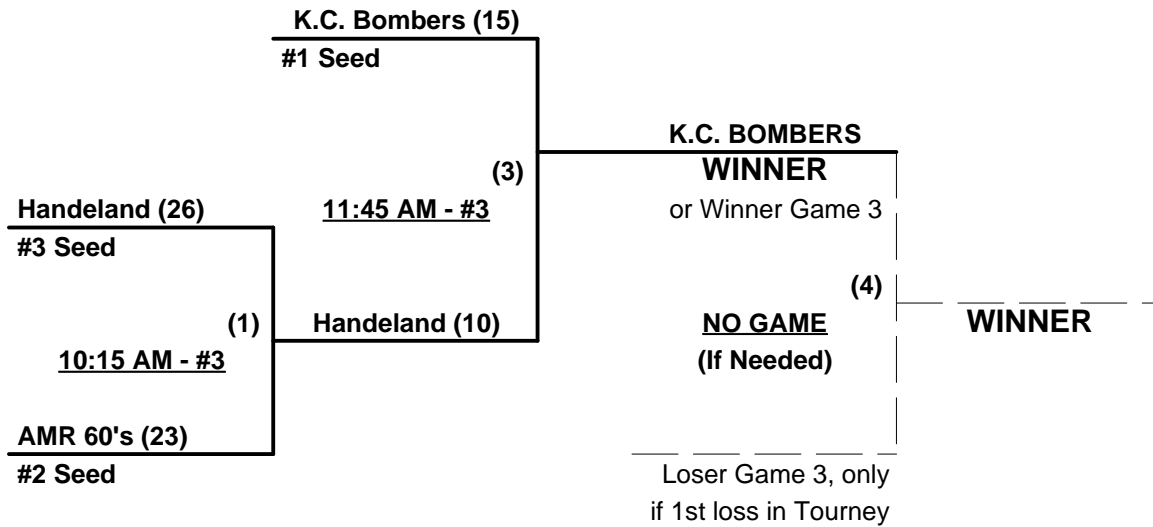

SSUSA's Midwest Regional Championships
Schaumburg, Illinois
June 12 - 14, 2009

Rev. 06/14/2009

Men's 60+ Major Plus Division - 3 Teams

Championship Bracket