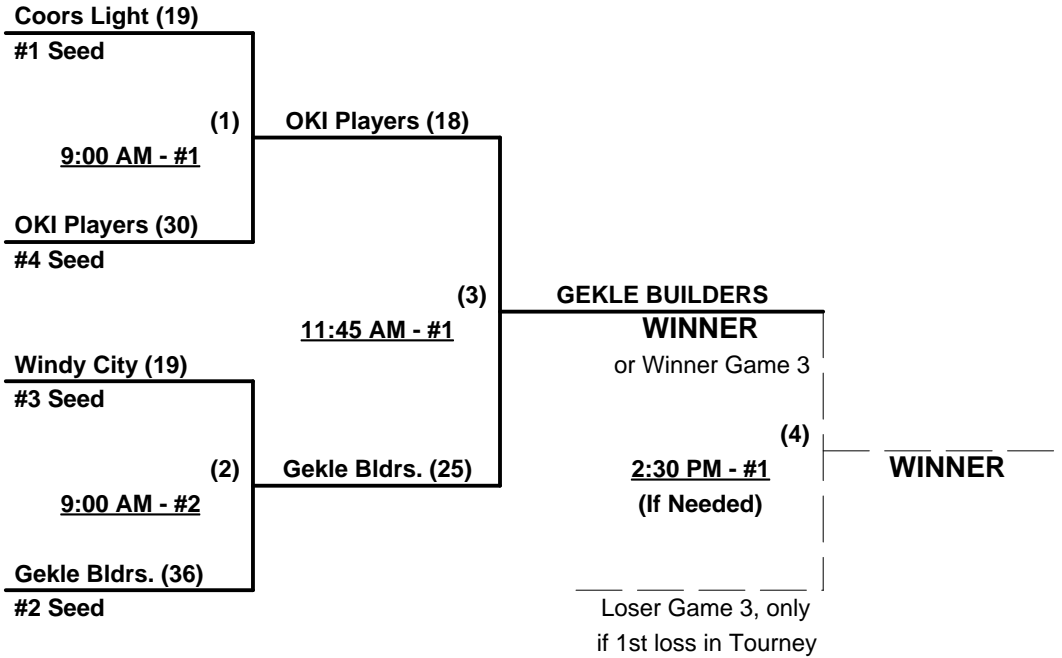

SSUSA's Midwest Regional Championships
Schaumburg, Illinois
June 12 - 14, 2009

Rev. 06/14/2009

Men's 50+ Major Plus Division - 4 Teams

Championship Bracket

SSUSA's Midwest Regional Championships

Schaumburg, Illinois

June 12 - 14, 2009

Rev. 06/12/2009

Men's 50+ Major Division - 8 Teams

<u>Win</u>	<u>Loss</u>		<u>Win</u>	<u>Loss</u>	
0	2	1	1	1	5
2	0	2	2	0	6
0	2	3	2	0	7
1	1	4	0	2	8

Friday - June 12, 2009 • Schaumburg Olympic Park Softball Complex

Time	#	Runs	Team Name	Field	#	Runs	Team Name
9:00 AM	6	<u>20</u>	Michael Valerio, CPA (MI)	3	1	<u>10</u>	Brickyard Softball (IN)
10:30 AM	3	<u>18</u>	Check Care • Easton (KY)	3	6	<u>21</u>	Michael Valerio, CPA (MI)
12:00 PM	1	<u>14</u>	Brickyard Softball (IN)	2	7	<u>21</u>	Milwaukee Merchants (WI)
12:00 PM	2	<u>16</u>	Can-Do-Metals (IL)	3	3	<u>14</u>	Check Care • Easton (KY)
1:30 PM	5	<u>18</u>	Kansas City Barons (MO)	2	8	<u>17</u>	Motown Stars (MI)
1:30 PM	4	<u>13</u>	DeClaire Insurance (OH)	3	2	<u>16</u>	Can-Do-Metals (IL)
3:00 PM	7	<u>22</u>	Milwaukee Merchants (WI)	2	5	<u>21</u>	Kansas City Barons (MO)
3:00 PM	8	<u>18</u>	Motown Stars (MI)	3	4	<u>21</u>	DeClaire Insurance (OH)

Seeding for Men's 50-Major Three-Game-Guarantee Bracket beginning Saturday morning - See bracket for details

Format: Two (2) game Round Robin to seed Men's 50+ Major Division Three-Game-Guarantee bracket

Home Runs - Major Rule = 5 per team per game, Outs

Run Rules - 5 runs per ½ inning at bat (except open inning)

Pitcher's Safety Rule -

Any batted ball striking the pitcher while in the pitcher's box (except the arms while in the process of making a reasonable defensive play on the ball) shall be a dead ball out

Time Limits - RR = 60 + open inn. • Bracket = 65 + open inn. • Championship game(s) = 7 innings full

Tie Breakers - Head to head (in full RR only), least runs allowed, run differential, coin toss

Schedule Subject to Change at Discretion of Tournament and Field Directors