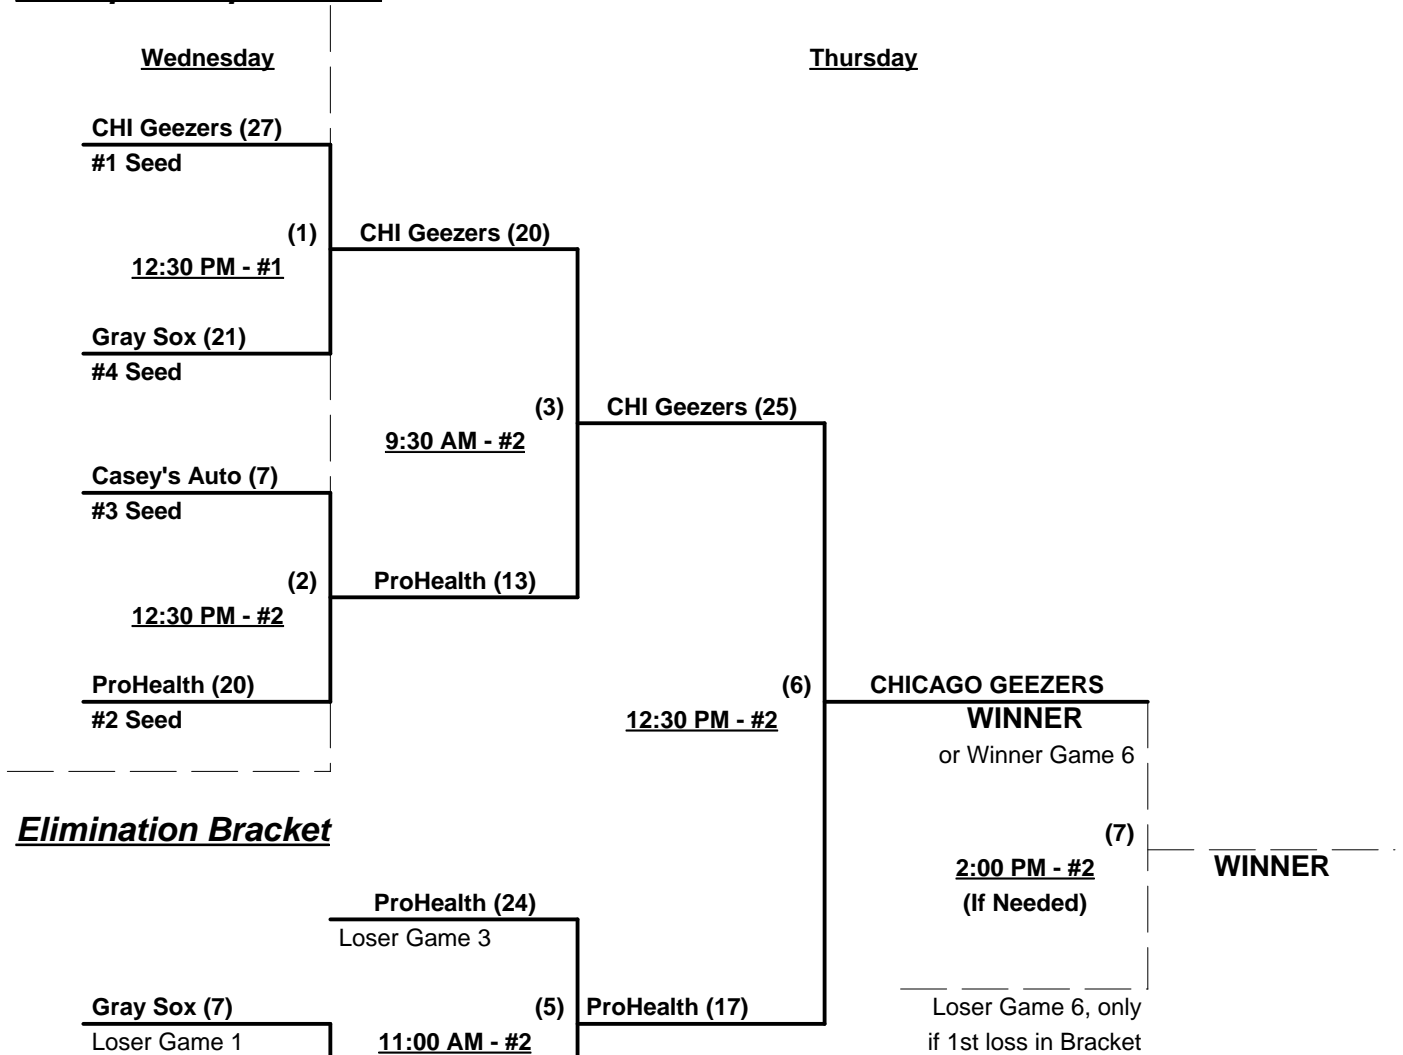

SSUSA's Midwest Regional Championships

Schaumburg, Illinois

June 9 - 11, 2009

Rev. 06/11/2009

Men's 70/75+ Silver Division - 4 Teams

Championship Bracket

§ Team #1 GIVES 5-run equalizer in all bracket games