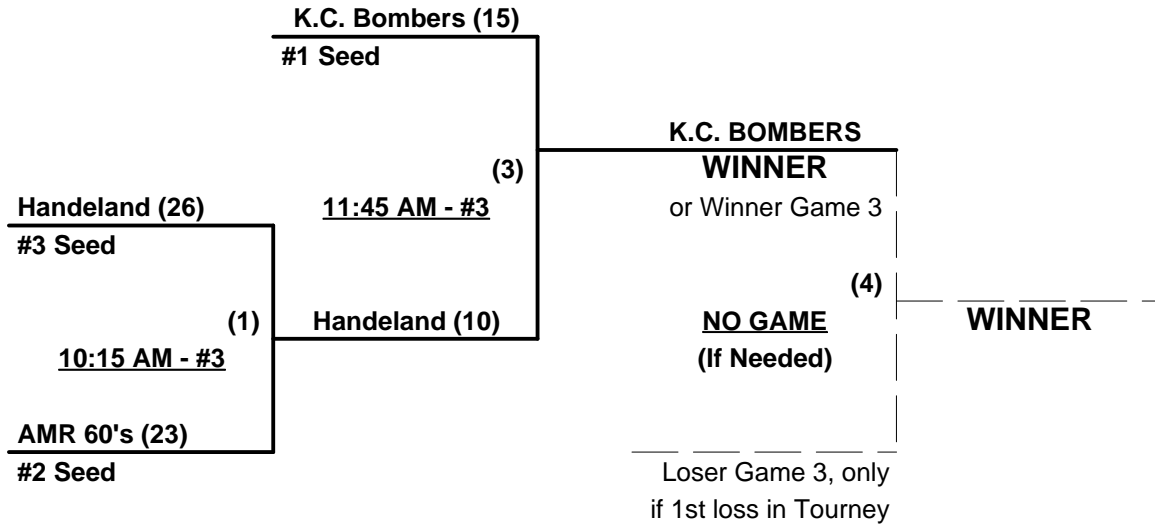

SSUSA's Midwest Regional Championships
Schaumburg, Illinois
June 12 - 14, 2009

Rev. 06/14/2009

Men's 60+ Major Plus Division - 3 Teams

Championship Bracket