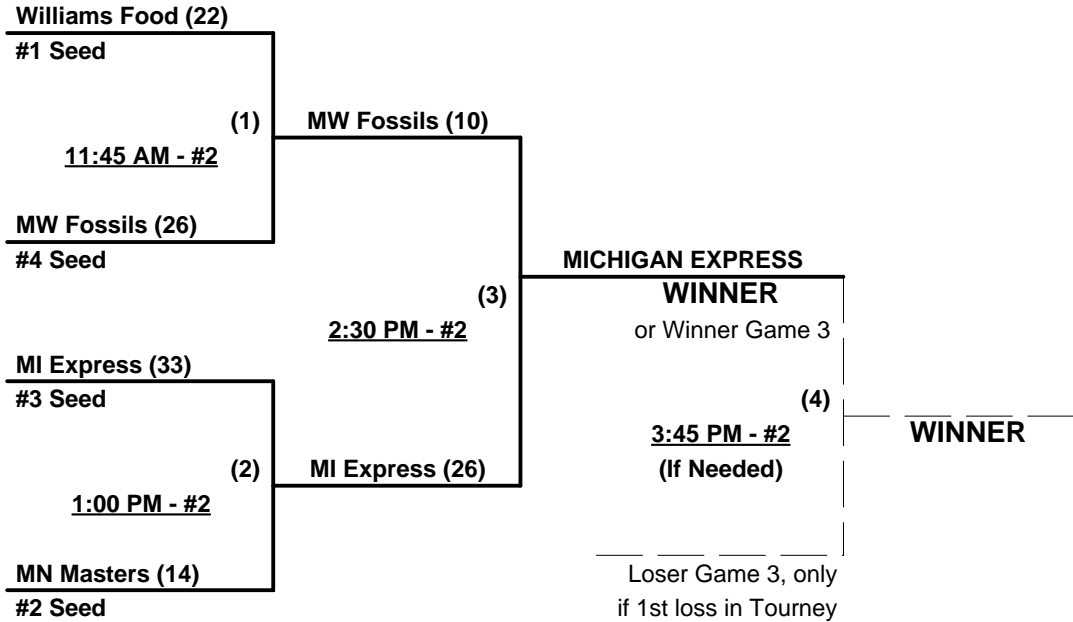

SSUSA's Midwest Regional Championships
Schaumburg, Illinois
June 12 - 14, 2009

Rev. 06/14/2009

Men's 60+ Major Division - 4 Teams

Championship Bracket

SSUSA's Midwest Regional Championships

Schaumburg, Illinois

June 12 - 14, 2009

Rev. 06/13/2009

Men's 60+ Silver Division - 6 Teams

<u>Win</u>	<u>Loss</u>	<u>60-AAA</u>	<u>Win</u>	<u>Loss</u>	<u>60-AA</u>
1	1	1 Chicago Classics Bobcats (IL)	1	1	5 Drift Inn • Bilba's Pub (WI)
0	2	2 Chicago Hitmen 60's (IL)	2	0	6 KFC of Champaign (IL)
1	1	3 Oshkosh Ambassadors (WI)			
1	1	4 U.S. Pallet 60's (IL)			

Friday - June 12, 2009 • Itasca Park Softball Complex

Time	#	Runs	Team Name	Field	#	Runs	Team Name
1:30 PM	1	27	Chicago Classics Bobcats (IL)	1	3	20	Oshkosh Ambassadors (WI)
1:30 PM	5	23	§ Drift Inn • Bilba's Pub (WI)	2	4	25	U.S. Pallet 60's (IL)
3:00 PM	3	23	Oshkosh Ambassadors (WI)	1	2	20	Chicago Hitmen 60's (IL)
3:00 PM	4	10	U.S. Pallet 60's (IL)	2	6	17	§ KFC of Champaign (IL)
4:30 PM	2	16	Chicago Hitmen 60's (IL)	1	5	20	§ Drift Inn • Bilba's Pub (WI)
4:30 PM	6	24	§ KFC of Champaign (IL)	2	1	20	Chicago Classics Bobcats (IL)

Saturday - June 13, 2009 • Itasca Park Softball Complex

Time	#	Runs	Team Name	Field	#	Runs	Team Name
8:00 AM	1	RAIN	Chicago Classics Bobcats (IL)	1	5	OUT	§ Drift Inn • Bilba's Pub (WI)
8:00 AM	3	RAIN	Oshkosh Ambassadors (WI)	2	6	OUT	§ KFC of Champaign (IL)
9:30 AM	4	RAIN	U.S. Pallet 60's (IL)	1	2	OUT	Chicago Hitmen 60's (IL)

§ Teams #5-6 RECEIVE 5-run or 11-defensive-player equalizer seeding games vs. Teams #1-2

Seeding for Men's 60-AAA Double Elimination Bracket beginning Saturday - See bracket for details

Format: Three (3) game Round Robin to seed Men's 55+ AA Division Double Elimination Bracket
Teams #1-4 play Double Elimination Bracket for 60-AAA Division Championship
Teams #5-6 play Best 2 of 3 Championship Series for 60-AA Division Championship

Home Runs - Home Run Rule of LOWER rated team in game
AAA Rule = 3 per team per game, Outs   AA Rule = 1 per team per game, Outs
Run Rules - 5 runs per ½ inning at bat (except open inning)

Pitcher's Safety Rule -

Any batted ball striking the pitcher while in the pitcher's box (except the arms while in the process of making a reasonable defensive play on the ball) shall be a dead ball out

Time Limits - RR = 60 + open inn. • Bracket = 65 + open inn. • Championship game(s) = 7 innings full
Tie Breakers - Head to head (in full RR only), least runs allowed, run differential, coin toss

Schedule Subject to Change at Discretion of Tournament and Field Directors