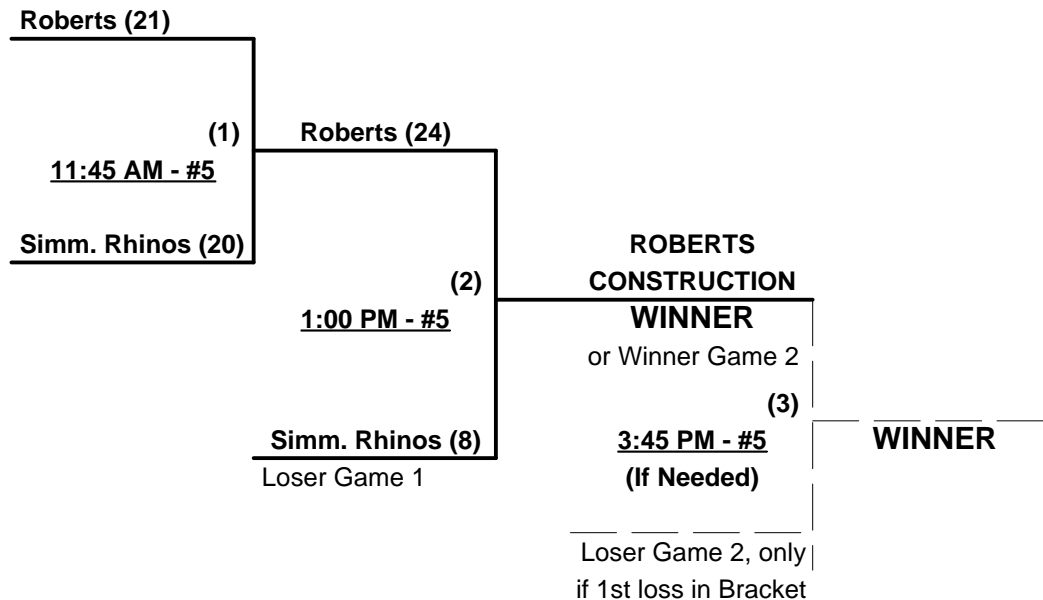

Elimination Game

Men's 55+ Major Division - 2 Teams

Championship Bracket