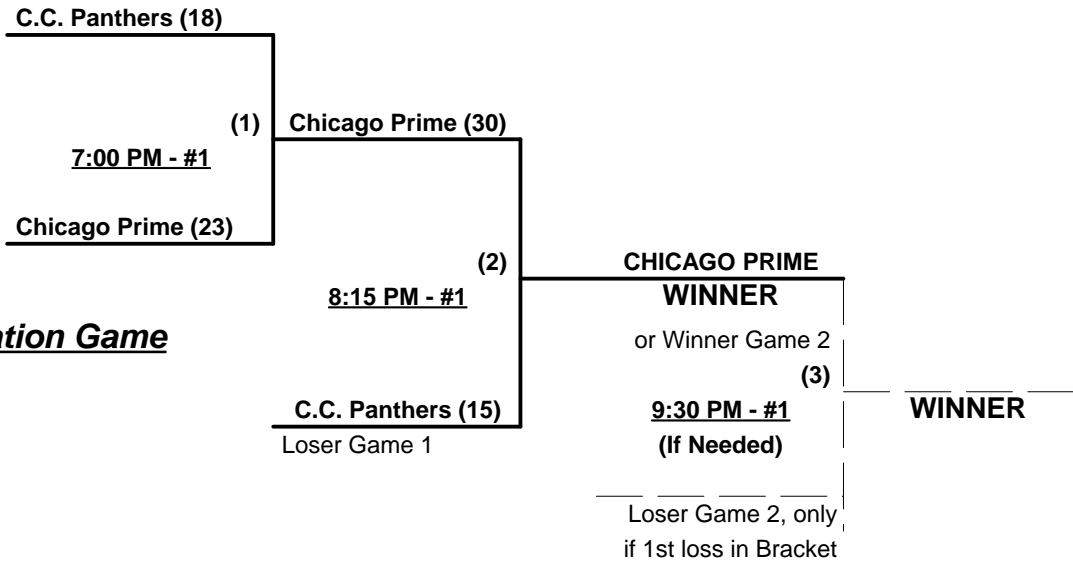

SSUSA's Midwest Regional Championships

Schaumburg, Illinois

June 12 - 14, 2009

Rev. 06/13/2009

Men's 55+ Silver Division - 6 Teams

<u>Win</u>	<u>Loss</u>	<u>55-AAA</u>	<u>Win</u>	<u>Loss</u>	<u>55-AA</u>
1	1	1 Chicago Classic Panthers (IL)	1	1	3 Badger Classics (WI)
1	1	2 Chicago Prime 55's (IL)	1	1	4 Blue Chips (IL)
			1	1	5 Ohio Silverados
			1	1	6 Oskosh Ambassadors (WI)

Friday - June 12, 2009 • Itasca Park Softball Complex

Time	#	Runs	Team Name	Field	#	Runs	Team Name
9:00 AM	5	26	Ohio Silverados	1	3	21	Badger Classics (WI)
9:00 AM	4	10	Blue Chips (IL)	2	1	6	§ Chicago Classic Panthers (IL)
10:30 AM	3	19	Badger Classics (WI)	1	2	17	§ Chicago Prime 55's (IL)
10:30 AM	6	21	Oskosh Ambassadors (WI)	2	4	13	Blue Chips (IL)
12:00 PM	2	26	§ Chicago Prime 55's (IL)	1	6	24	Oskosh Ambassadors (WI)
12:00 PM	1	20	§ Chicago Classic Panthers (IL)	2	5	18	Ohio Silverados

Saturday - June 13, 2009 • Itasca Park Softball Complex

Time	#	Runs	Team Name	Field	#	Runs	Team Name
11:00 AM	2	RAIN	§ Chicago Prime 55's (IL)	1	4	OUT	Blue Chips (IL)
11:00 AM	1	RAIN	§ Chicago Classic Panthers (IL)	2	3	OUT	Badger Classics (WI)
12:30 PM	6	RAIN	Oskosh Ambassadors (WI)	1	5	OUT	Ohio Silverados

§ Teams #1-2 GIVE 5-run or 11-defensive-player equalizer seeding games vs. Teams #3-6

Seeding for Men's 55-AA Double Elimination Bracket beginning Saturday - See bracket for details

Format: Three (3) game Round Robin to seed Men's 55+ AA Division Double Elimination Bracket

Teams #1-2 play Best 2 of 3 Series for 55-AAA Division Championship

Teams #3-6 play Double Elimination Bracket for 55-AA Division Championship

Home Runs - Home Run Rule of LOWER rated team in game

AAA Rule = 3 per team per game, Outs   AA Rule = 1 per team per game, Outs

Run Rules - 5 runs per ½ inning at bat (except open inning)

Pitcher's Safety Rule -

Any batted ball striking the pitcher while in the pitcher's box (except the arms while in the process of making a reasonable defensive play on the ball) shall be a dead ball out

Time Limits - RR = 60 + open inn. • Bracket = 65 + open inn. • Championship game(s) = 7 innings full

Tie Breakers - Head to head (in full RR only), least runs allowed, run differential, coin toss

Schedule Subject to Change at Discretion of Tournament and Field Directors

SSUSA's Midwest Regional Championships
Schaumburg, Illinois
June 12 - 14, 2009

Rev. 06/14/2009

Men's 55+ AAA Division - 2 Teams

Championship Bracket

Elimination Game