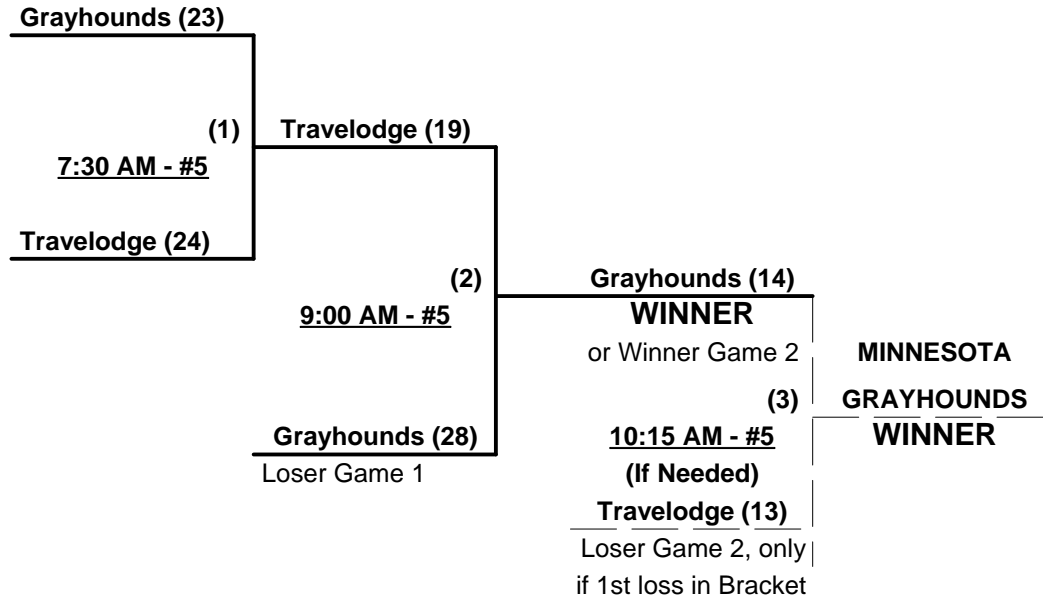

Schedule Subject to Change at Discretion of Tournament and Field Directors

SSUSA's Midwest Regional Championships

Schaumburg, Illinois

June 12 - 14, 2009

Rev. 06/14/2009

Men's 55+ Major Plus Division - 2 Teams

Championship Bracket

Elimination Game

Men's 55+ Major Division - 2 Teams

Championship Bracket

Elimination Game

SSUSA's Midwest Regional Championships

Schaumburg, Illinois

June 12 - 14, 2009