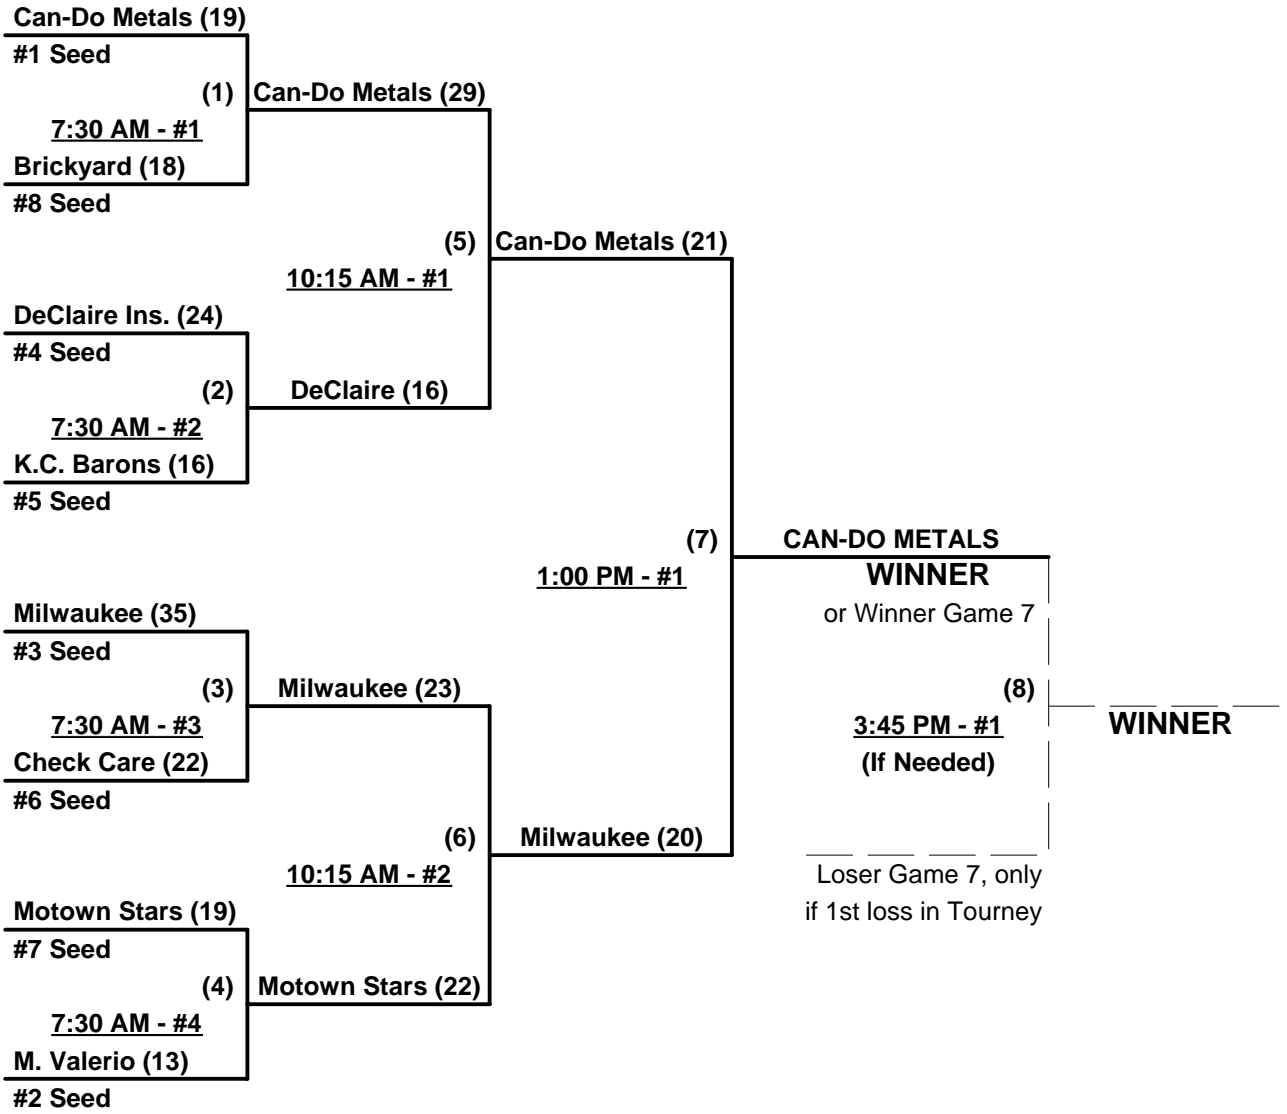

SSUSA's Midwest Regional Championships

Schaumburg, Illinois

June 12 - 14, 2009

Rev. 06/12/2009

Men's 50+ Major Division - 8 Teams

<u>Win</u>	<u>Loss</u>		<u>Win</u>	<u>Loss</u>	
0	2	1	1	1	5
2	0	2	2	0	6
0	2	3	2	0	7
1	1	4	0	2	8

Friday - June 12, 2009 • Schaumburg Olympic Park Softball Complex

Time	#	Runs	Team Name	Field	#	Runs	Team Name
9:00 AM	6	<u>20</u>	Michael Valerio, CPA (MI)	3	1	<u>10</u>	Brickyard Softball (IN)
10:30 AM	3	<u>18</u>	Check Care • Easton (KY)	3	6	<u>21</u>	Michael Valerio, CPA (MI)
12:00 PM	1	<u>14</u>	Brickyard Softball (IN)	2	7	<u>21</u>	Milwaukee Merchants (WI)
12:00 PM	2	<u>16</u>	Can-Do-Metals (IL)	3	3	<u>14</u>	Check Care • Easton (KY)
1:30 PM	5	<u>18</u>	Kansas City Barons (MO)	2	8	<u>17</u>	Motown Stars (MI)
1:30 PM	4	<u>13</u>	DeClaire Insurance (OH)	3	2	<u>16</u>	Can-Do-Metals (IL)
3:00 PM	7	<u>22</u>	Milwaukee Merchants (WI)	2	5	<u>21</u>	Kansas City Barons (MO)
3:00 PM	8	<u>18</u>	Motown Stars (MI)	3	4	<u>21</u>	DeClaire Insurance (OH)

Seeding for Men's 50-Major Three-Game-Guarantee Bracket beginning Saturday morning - See bracket for details

Format: Two (2) game Round Robin to seed Men's 50+ Major Division Three-Game-Guarantee bracket

Home Runs - Major Rule = 5 per team per game, Outs

Run Rules - 5 runs per ½ inning at bat (except open inning)

Pitcher's Safety Rule -

Any batted ball striking the pitcher while in the pitcher's box (except the arms while in the process of making a reasonable defensive play on the ball) shall be a dead ball out

Time Limits - RR = 60 + open inn. • Bracket = 65 + open inn. • Championship game(s) = 7 innings full

Tie Breakers - Head to head (in full RR only), least runs allowed, run differential, coin toss

Schedule Subject to Change at Discretion of Tournament and Field Directors

SSUSA's Midwest Regional Championships

Schaumburg, Illinois

June 12 - 14, 2009

Rev. 06/14/2009

Men's 50+ Major Division - 8 Teams

Championship Bracket