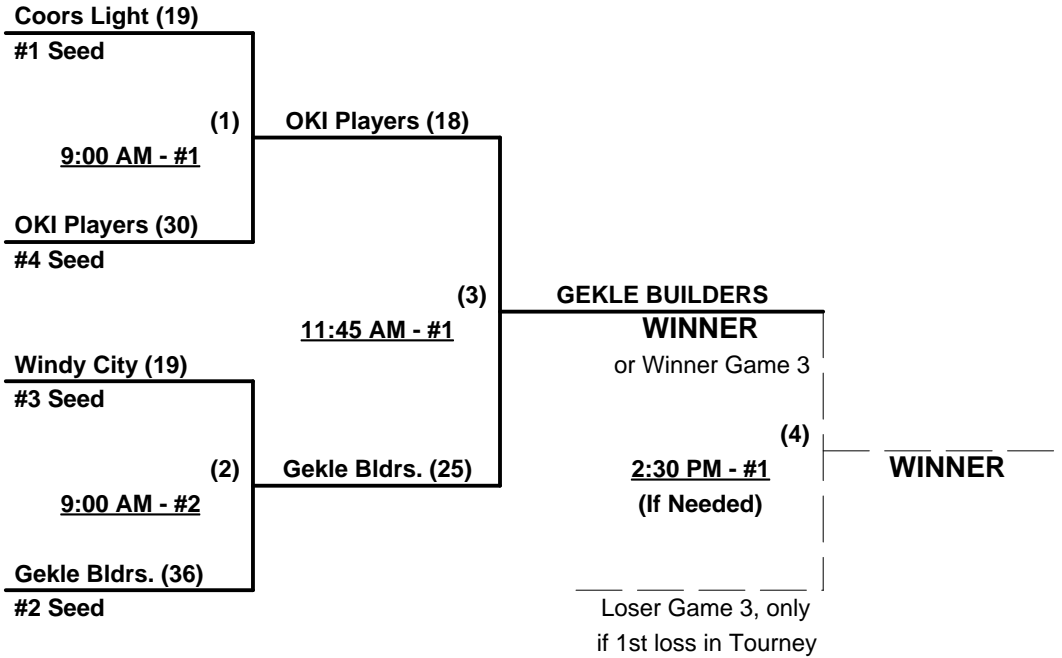

SSUSA's Midwest Regional Championships

Schaumburg, Illinois

June 12 - 14, 2009

Rev. 06/14/2009

Men's 50+ Major Plus Division - 4 Teams

Championship Bracket

SSUSA's Midwest Regional Championships

Schaumburg, Illinois