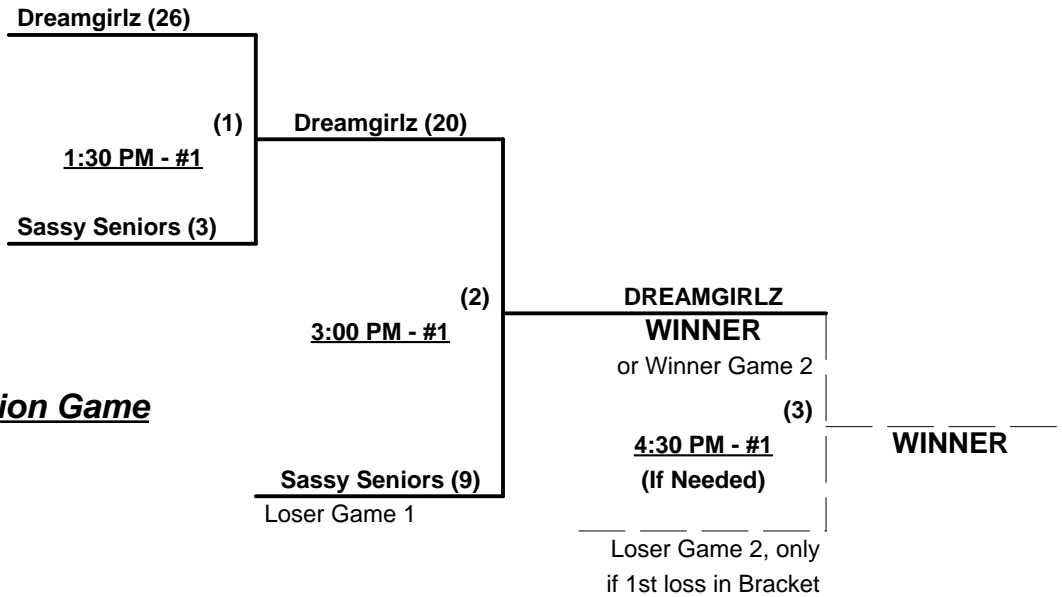

SSUSA's Eastern National Championships
Raleigh, North Carolina
August 7 - 8, 2009

Rev. 08/19/2009

Women's 50+ Division - 2 Teams

Championship Bracket

Elimination Game

Women's 55/60+ Division - 2 Teams

Championship Bracket