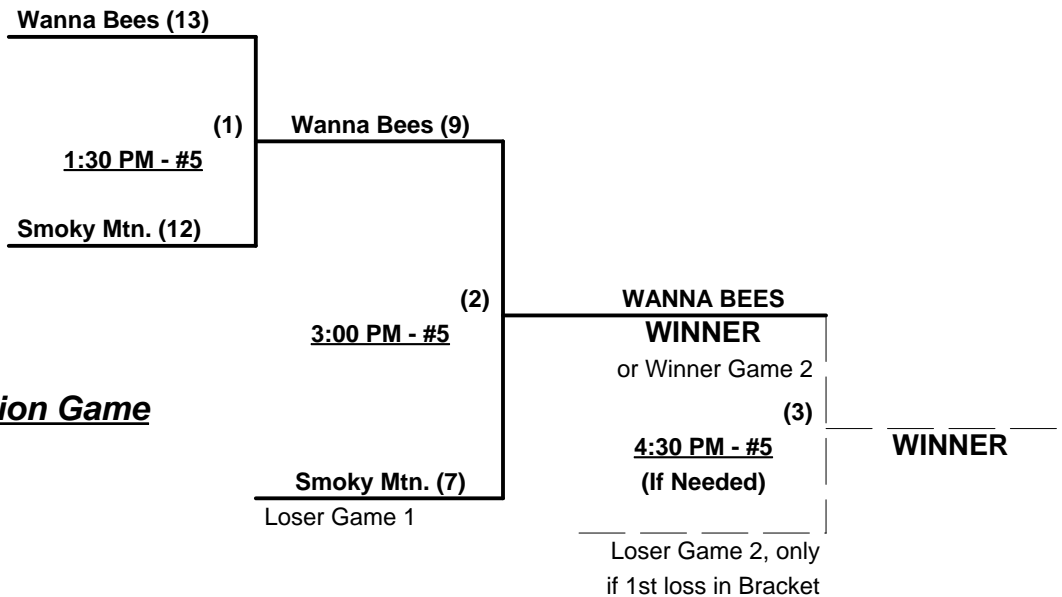

Elimination Game