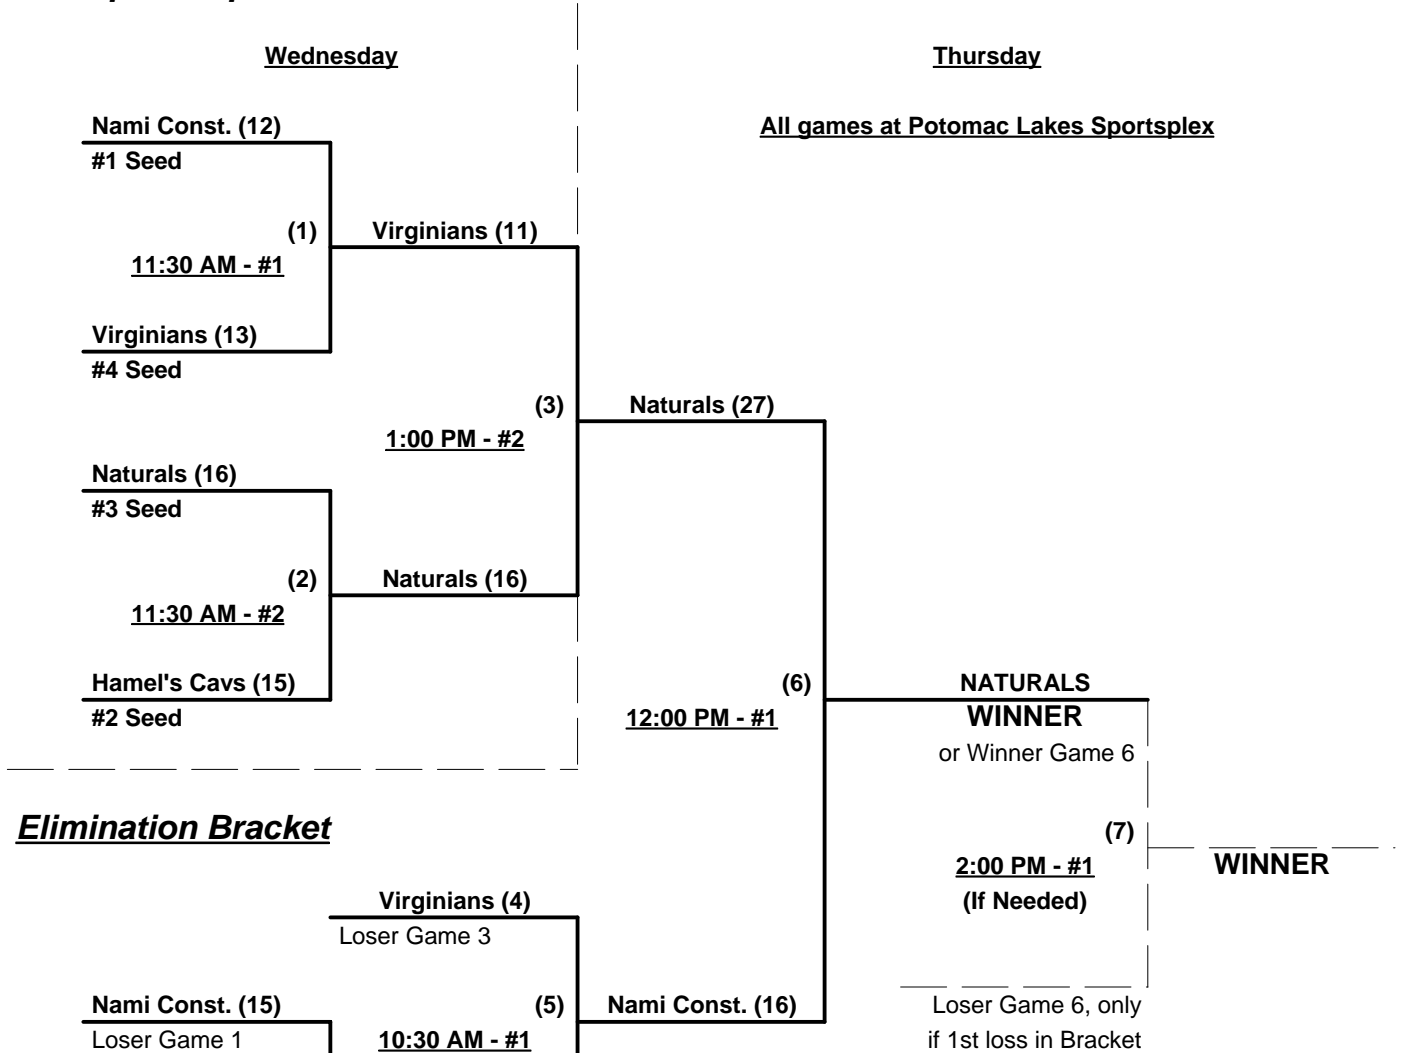

Men's 70/75+ Silver Division - 4 Teams

Championship Bracket

¶ Teams #6 (Virginians) and #7 (Nami Construction) RECEIVE 5-Run equalizer in all bracket games against Teams #4 (Hamel Cavaliers) and #5 (Naturals), and play each other straight up.