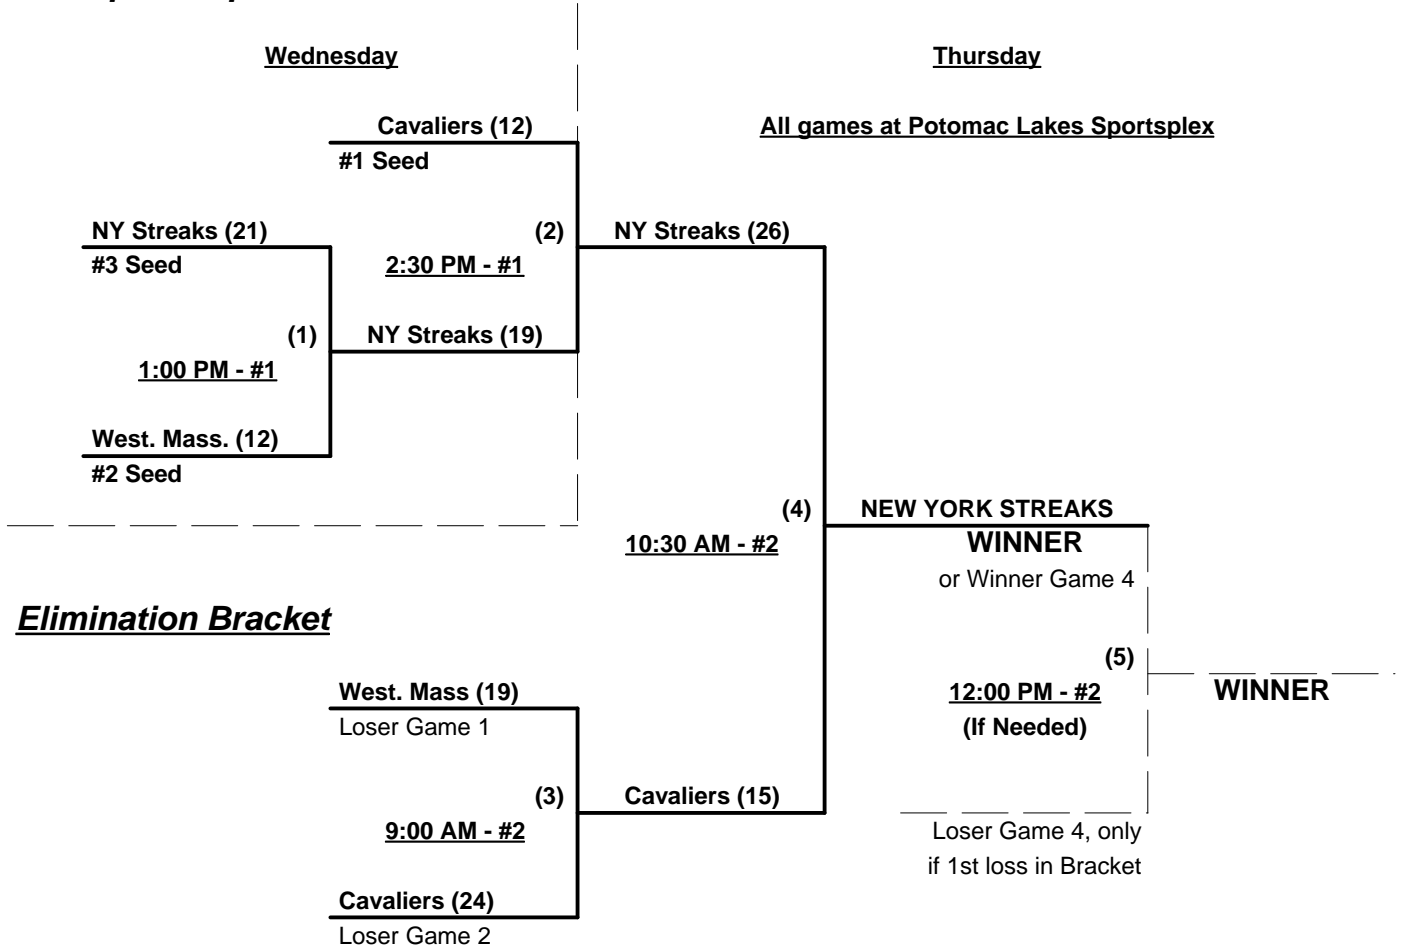

Men's 65+ Silver Division - 3 Teams

Championship Bracket

Wednesday

Thursday

All games at Potomac Lakes Sportsplex

Elimination Bracket

§ Team #3 (Western Mass) RECEIVES 5-Run OR 11-defensive player equalizer in all bracket games