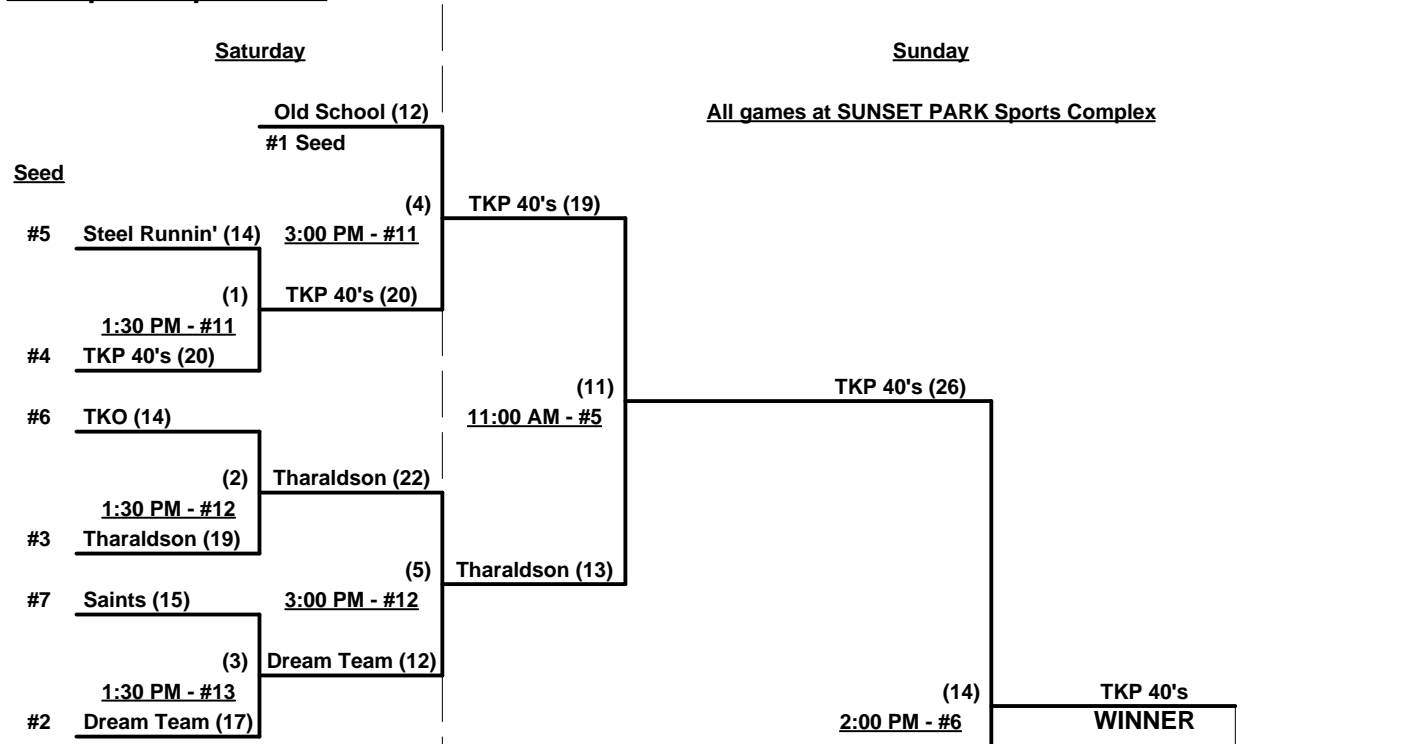

SSUSA's Winter World Championships

Las Vegas, Nevada

November 22 - 23, 2008

Rev. 12/09/2008

Women's 40+ Masters Division - 7 Teams

Championship Bracket