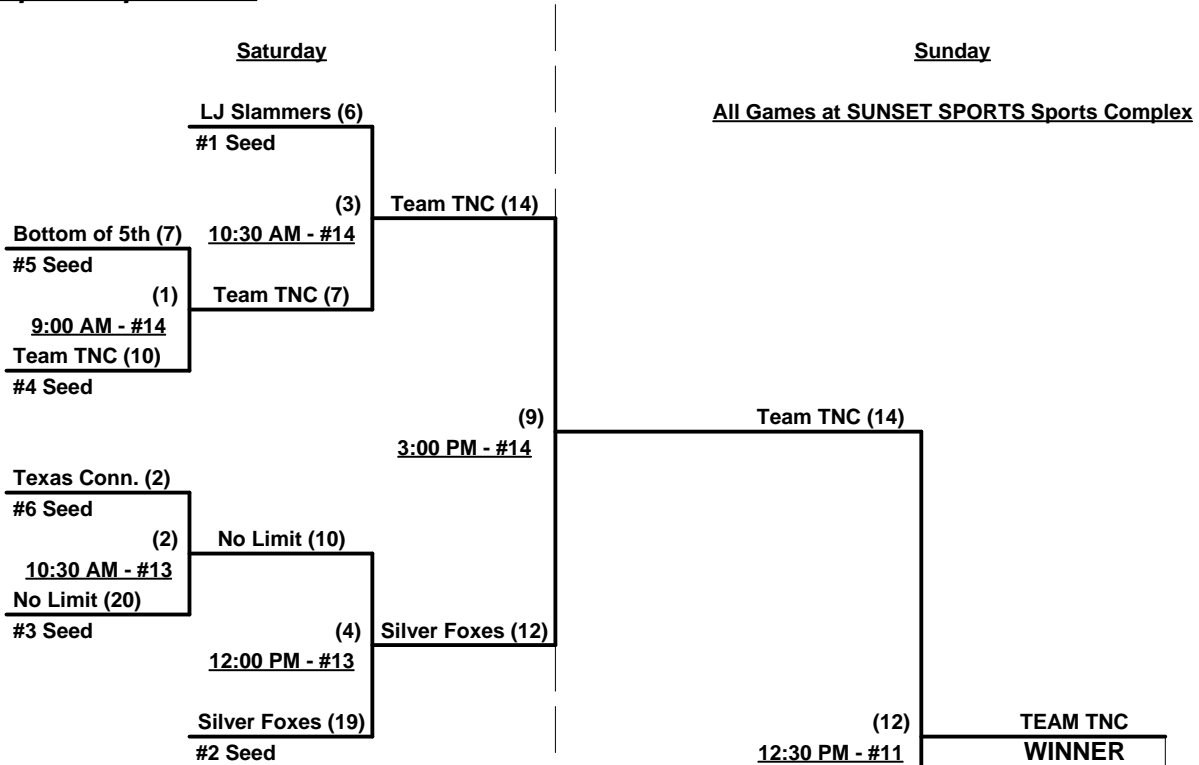

Schedule Subject to Change at Discretion of Tournament and Field Directors

SSUSA's Winter World Championships

Las Vegas, Nevada

November 21 - 23, 2008

Rev. 12/09/2008

Women's 50+ Division - 6 Teams

Championship Bracket