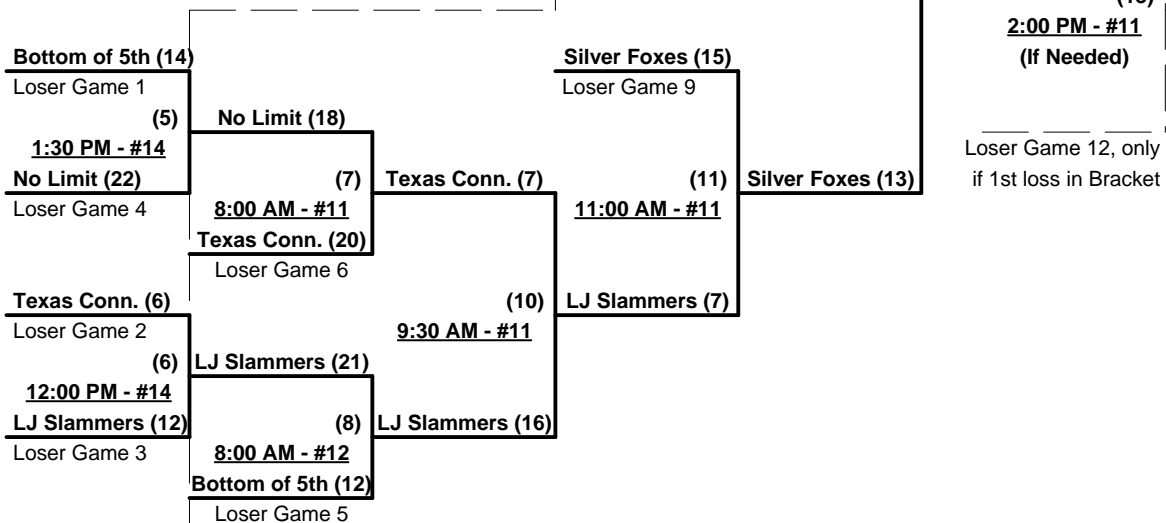

Elimination Bracket