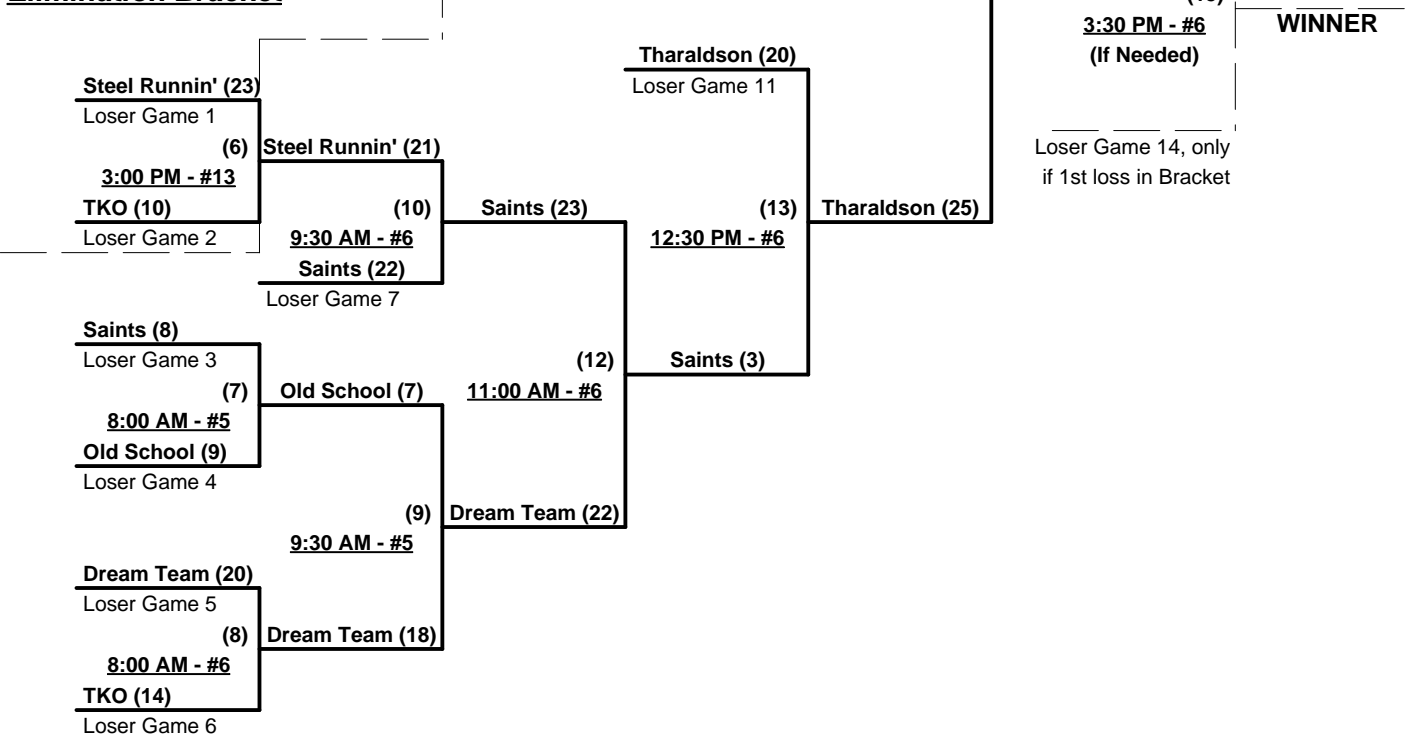

Championship Bracket

Elimination Bracket

WINNER

(15)
3:30 PM - #6
(If Needed)

Loser Game 14, only
if 1st loss in Bracket

SSUSA's Winter World Championships

Las Vegas, Nevada

November 21 - 23, 2008