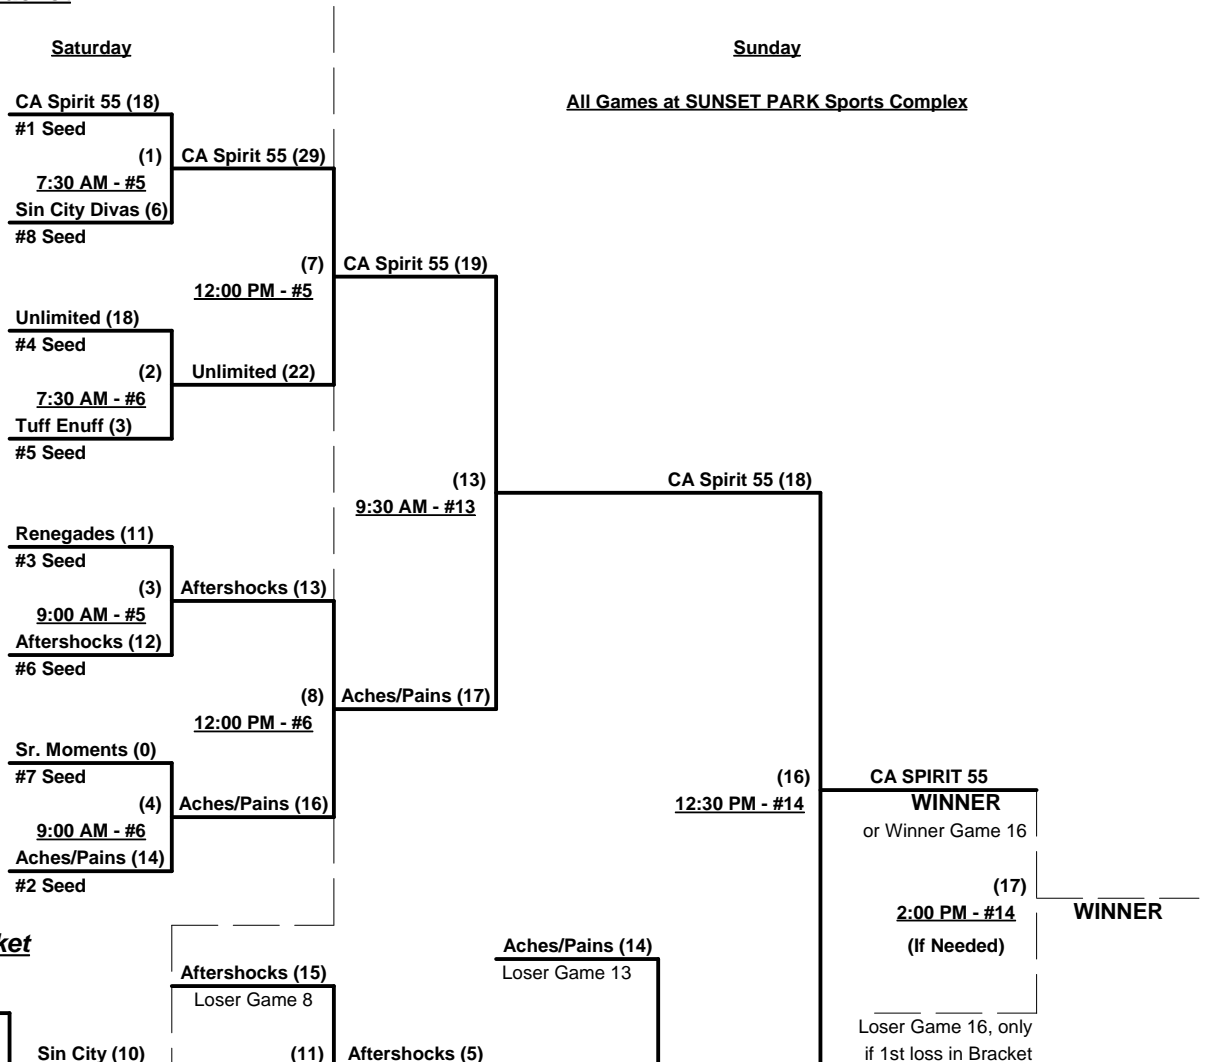

SSUSA's Winter World Championships

Las Vegas, Nevada

November 21 - 23, 2008

Rev. 12/09/2008

Women's 55+ Division - 8 Teams

Championship Bracket