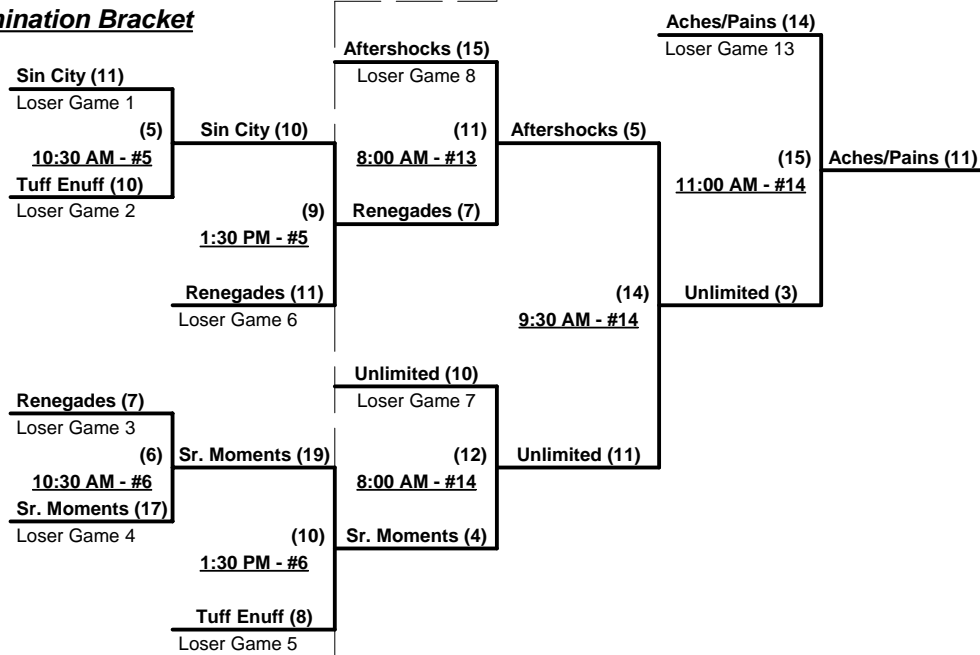

Elimination Bracket