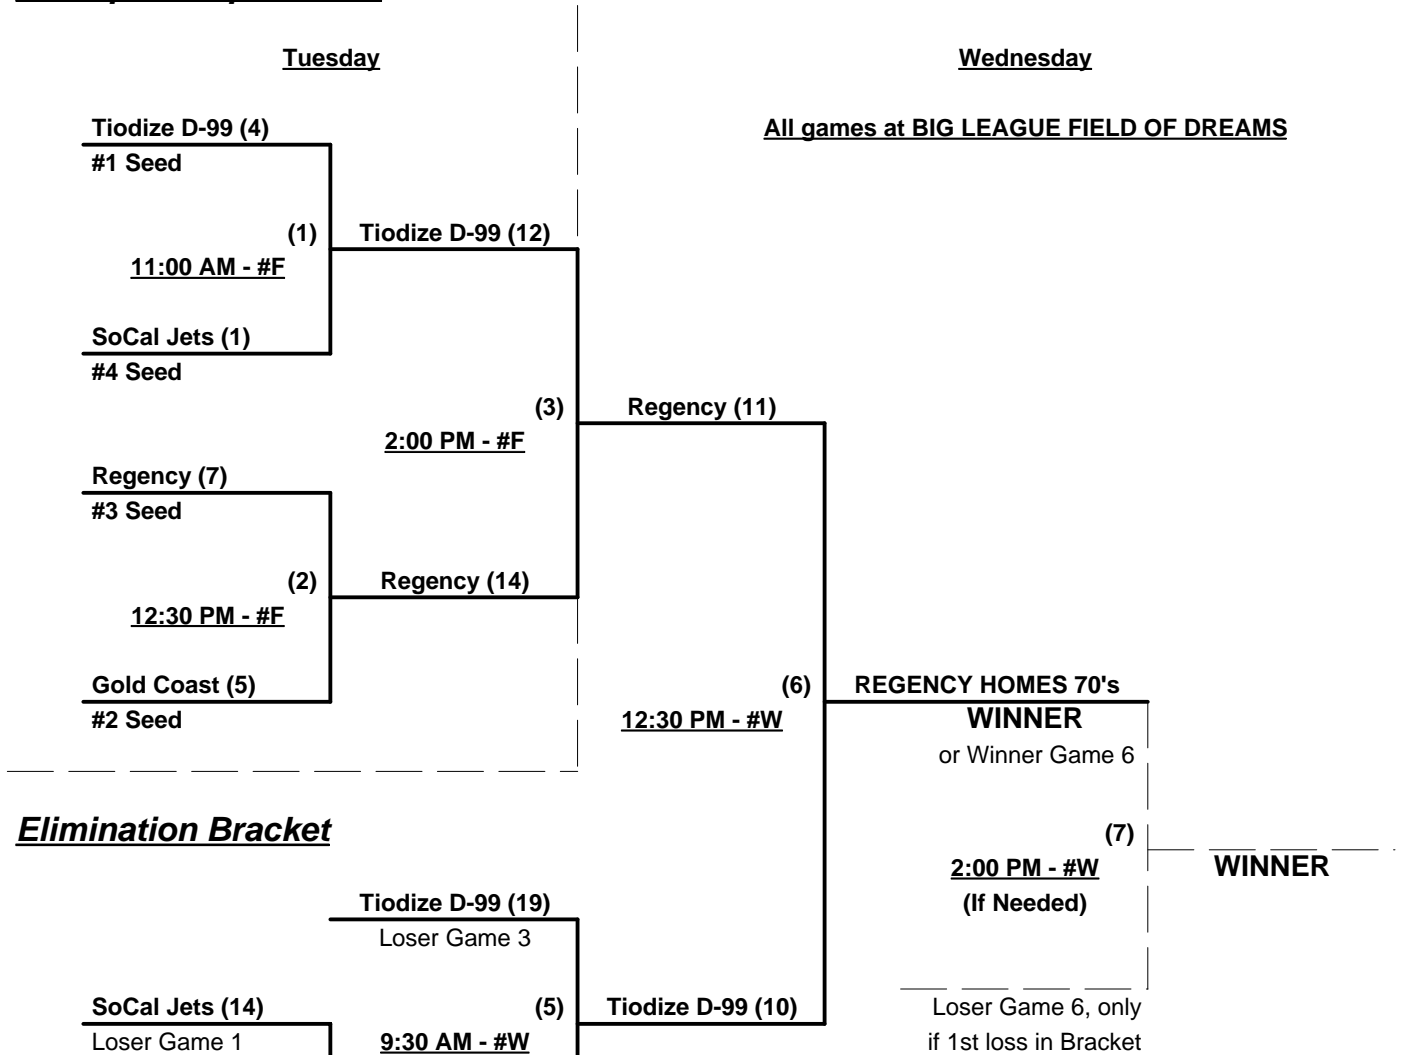

BLFD FIELDS: F = Fenway Park • Y = Yankee Stadium • W = Wrigley Field • D = Des Moines • P = Pawtucket

Seeding for Double Elimination Bracket commencing Tuesday afternoon - See Bracket for details

- Format:** Full Round Robin to seed Mens 75/80+ Double Elimination Bracket
 Home Runs - Open
 Time Limits - Round Robin = 60 + open inn. Bracket Games = 65 + open inn.
 Championship Game(s) = 7 Innings, no time limit
 Tie Breakers - Head to head (in full RR only), least runs allowed, run differential, coin toss

Schedule Subject to Change at Discretion of Tournament and Field Directors

SSUSA Spring World Championships 2008

Palm Springs, California

March 10 - 12, 2007

Rev. 03/22/2008

Men's 75/80+ Division - 4 Teams

Championship Bracket

Elimination Bracket

F = Fenway Park • Y = Yankee Stadium • W = Wrigley Field • D = Des Moines • P = Pawtucket
