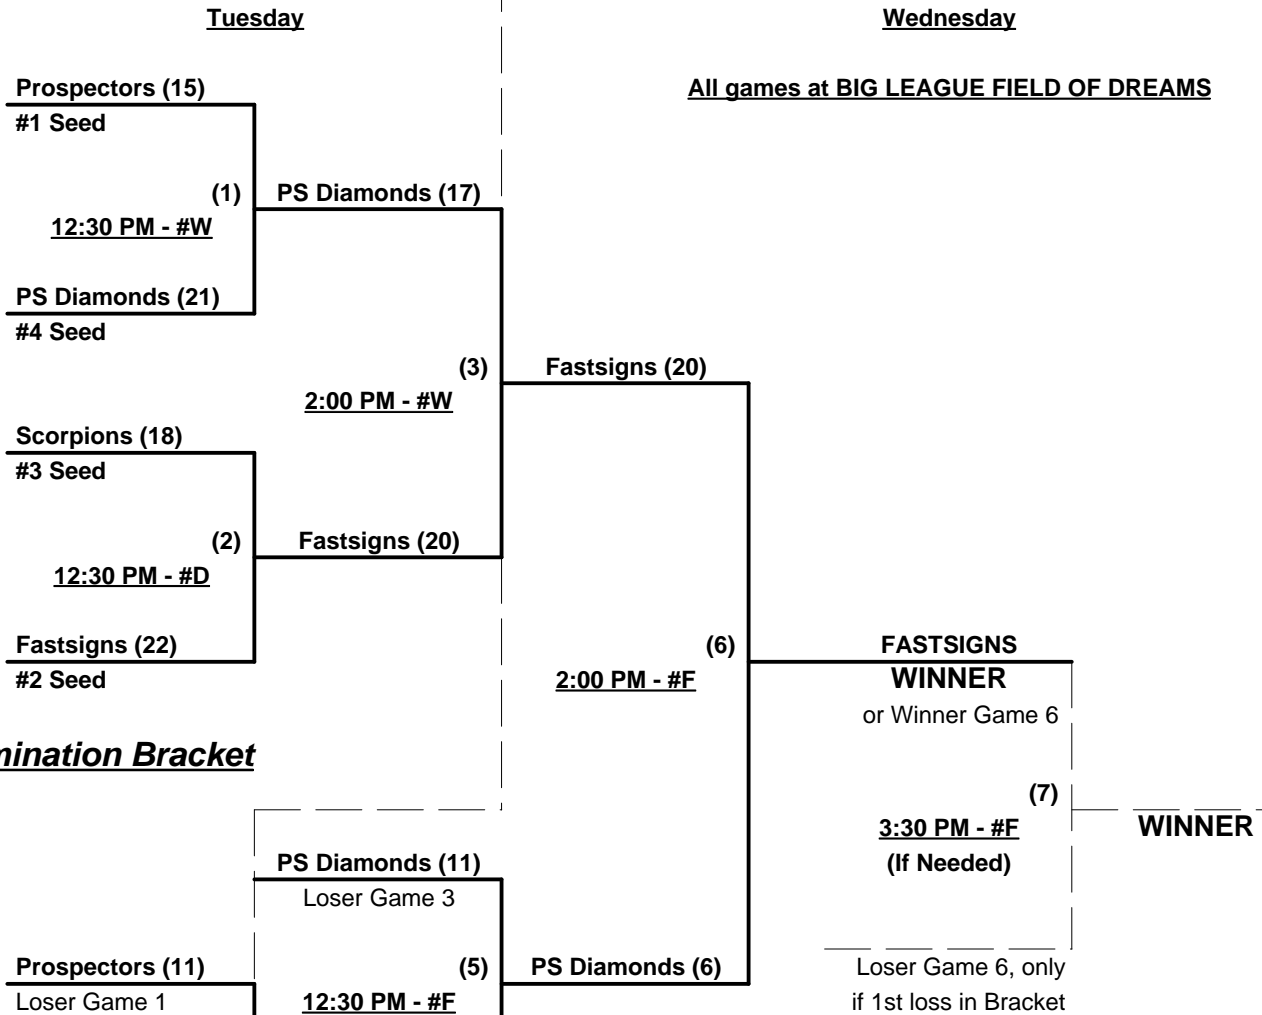

Tuesday - March 11, 2008 - Big League Field of Dreams • Cathedral City

Time	#	Runs	Team Name	Field	#	Runs	Team Name
9:30 AM	1	21	Atlas Prospectors (CA)	F	4	9	P. Springs Diamonds (CA)
9:30 AM	3	23	Kokopelli Scorpions (AZ)	Y	2	24	Fastsigns (OR)

BLFD FIELDS: F = Fenway Park • Y = Yankee Stadium • W = Wrigley Field • D = Des Moines • P = Pawtucket

Seeding for Double Elimination Bracket commencing Tuesday afternoon - See Bracket for details

- Format:** Full Round Robin to seed 65-AA Double Elimination Bracket
 Home Runs - 1 per team per game, Outs
 Time Limits - Round Robin = 60 + open inn. Bracket Games = 65 + open inn.
 Championship Game(s) = 7 Innings, no time limit
 Tie Breakers - Head to head (in full RR only), least runs allowed, run differential, coin toss

Schedule Subject to Change at Discretion of Tournament and Field Directors

SSUSA Spring World Championships 2008

Palm Springs, California

March 10 - 12, 2007

Rev. 03/22/2008

Men's 65+ AA Division - 4 Teams

Championship Bracket

Elimination Bracket

F = Fenway Park • Y = Yankee Stadium • W = Wrigley Field • D = Des Moines • P = Pawtucket