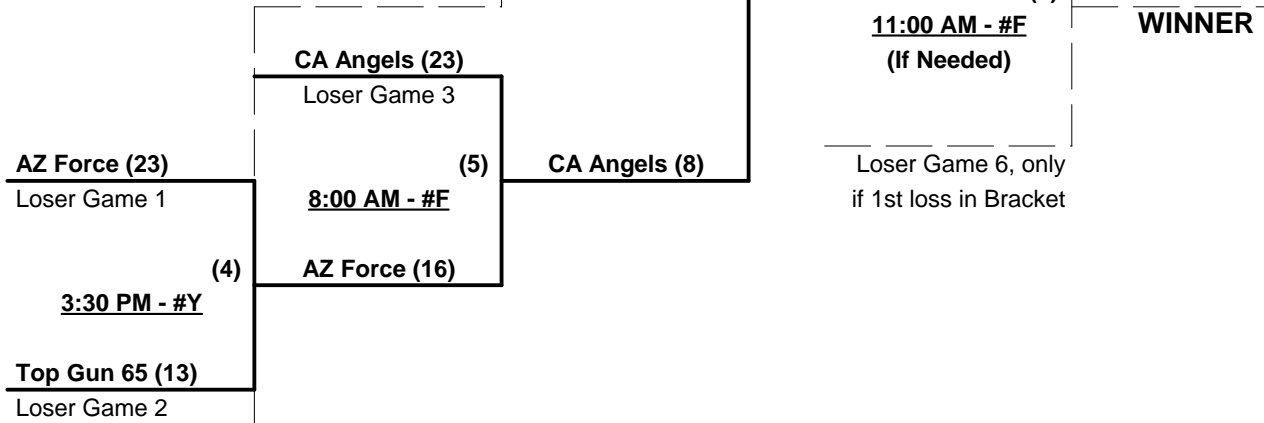

SSUSA Spring World Championships 2008

Palm Springs, California

March 10 - 12, 2007

Rev. 03/22/2008

Men's 65+ Major Plus Division - 4 Teams

Championship Bracket

Elimination Bracket

F = Fenway Park • Y = Yankee Stadium • W = Wrigley Field • D = Des Moines • P = Pawtucket