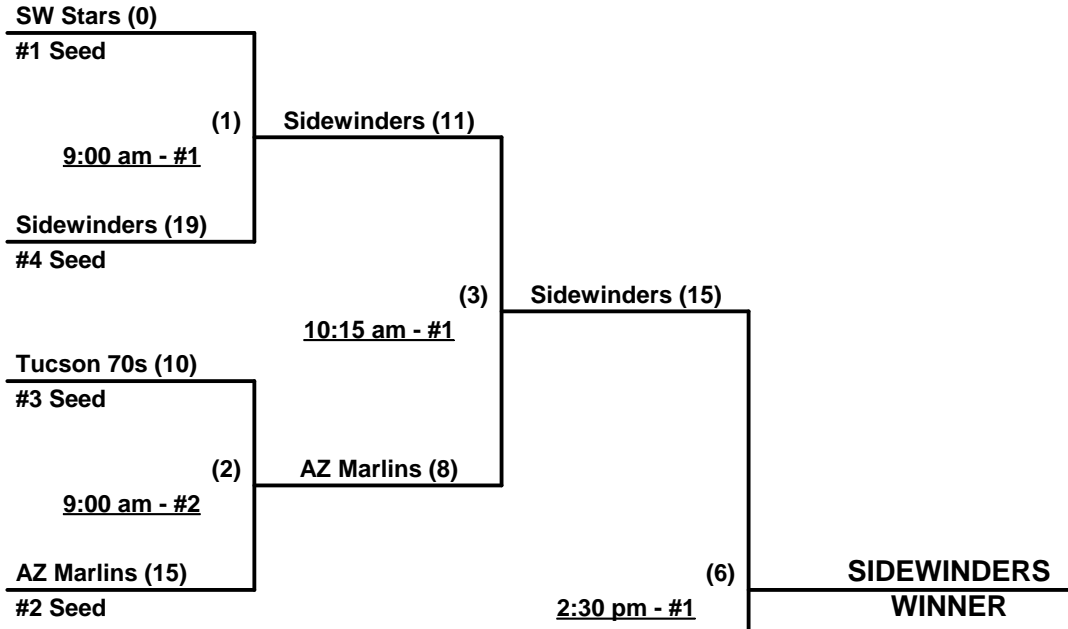

**Schedule Subject to Change at Discretion of Tournament and Field Directors**

**SSUSA - Southwest Region Championships 2006**  
**Tucson, Arizona**  
**December 6-7, 2006**

Rev. 12/15/2006

**Men's 70+ Division - 4 Teams**

**Championship Bracket**

All games at Abraham Lincoln Park Sports Complex

**Elimination Bracket**