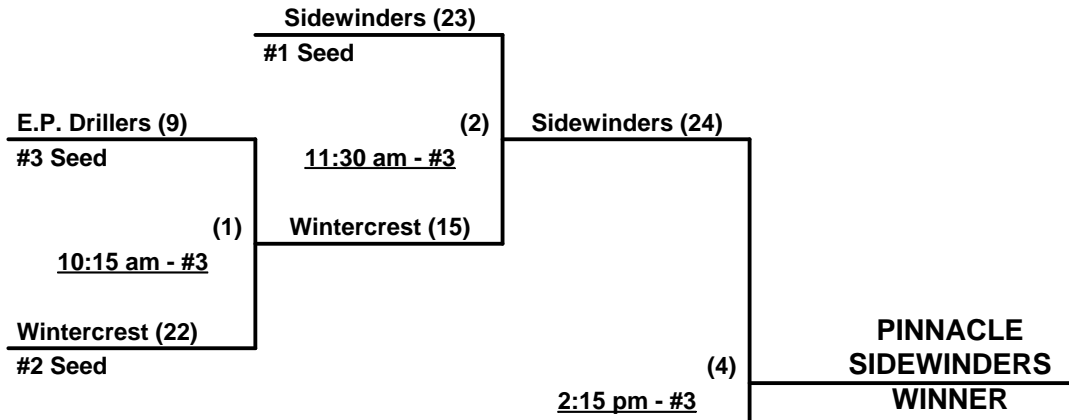

#### Championship Bracket

All Games at Abraham Lincoln Park Sports Complex

#### Elimination Bracket

\* AZ Force plays exhibition only & cannot advance in bracket

**MESA  
CARDINALS  
WINNER**

**SSUSA - Southwest Region Championships 2006**  
**Tucson, Arizona**  
**December 6-7, 2006**

Rev. 12/15/2006

**Men's 65+ AA Division - 3 Teams**

**Championship Bracket**

All Games at Abraham Lincoln Park Sports Complex

**Elimination Bracket**

**WINNER**

**SSUSA - Southwest Region Championships 2006**  
**Tucson, Arizona**  
**December 6-7, 2006**