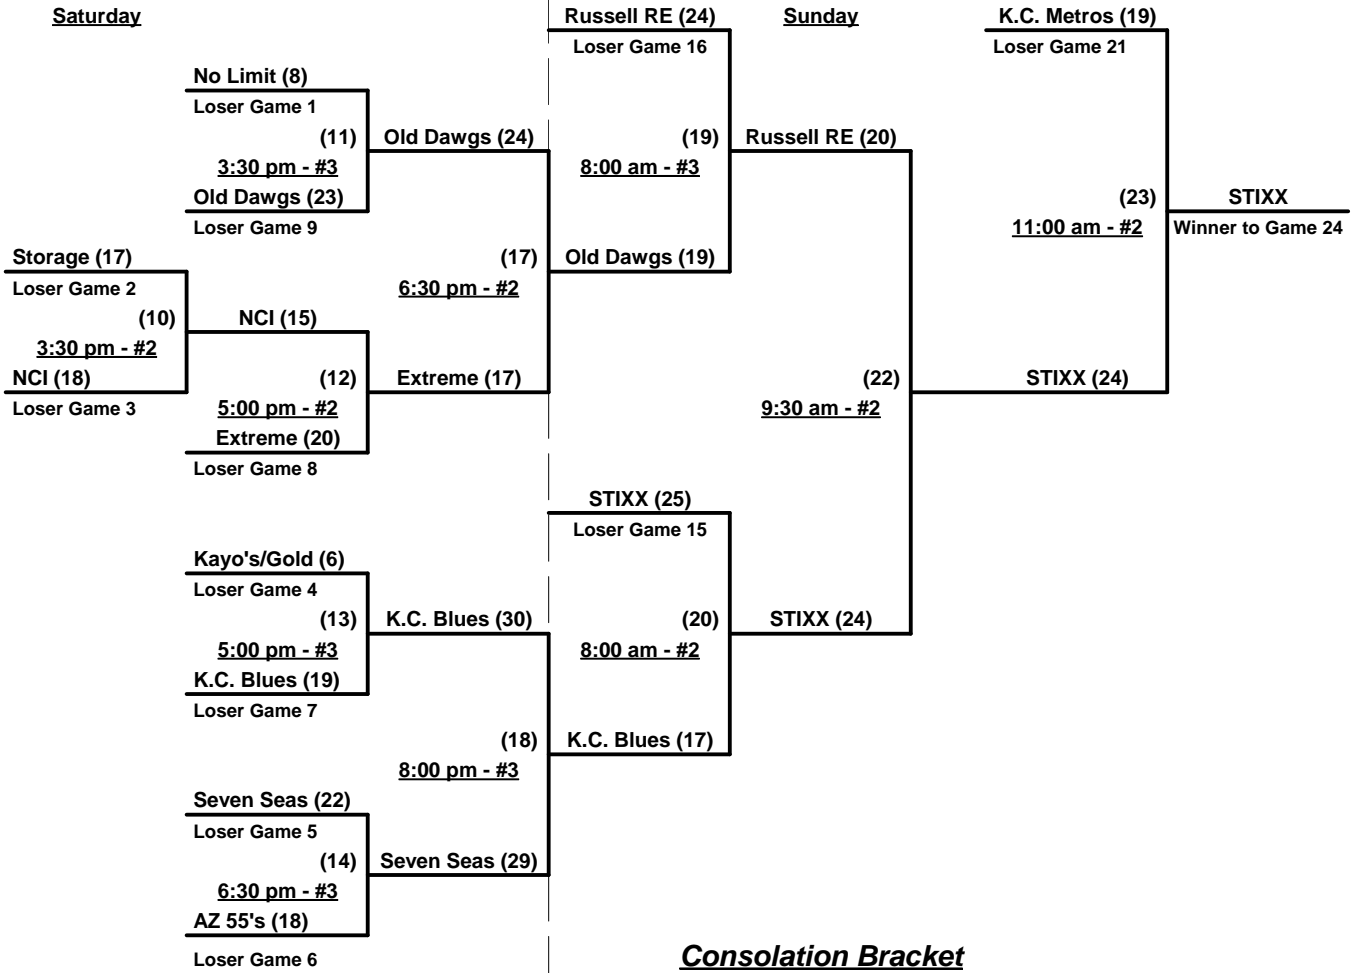

#### Championship Bracket

Saturday

Sunday

**Elimination Bracket**

**Men's 55+ Silver Division - 13 Teams**

**Consolation Bracket**