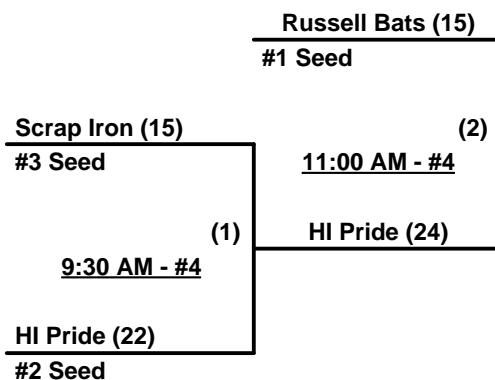

#### Championship Bracket

Wednesday

Thursday

All Games at DESERT WEST Sports Complex

**WINNER**