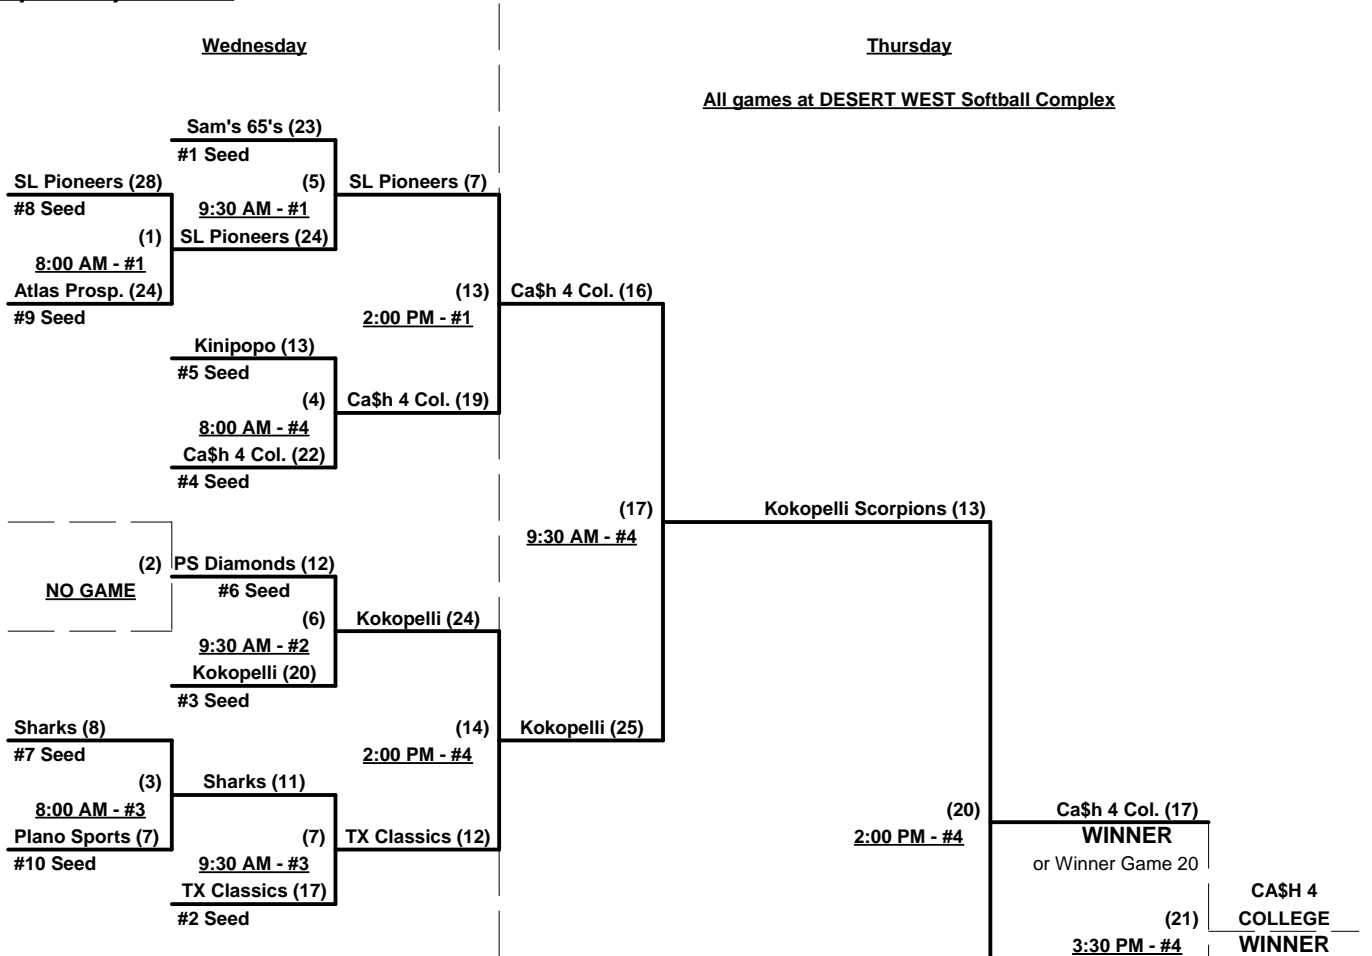

SSUSA's World Championships 2008

Phoenix, Arizona

October 20 - 23, 2008

Rev. 10/29/2008

Men's 65+ AA Division - 10 Teams

Championship Bracket