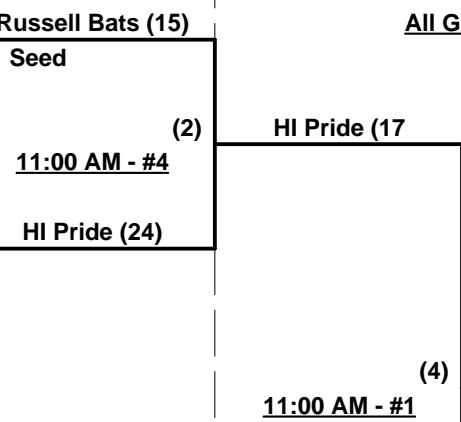

#### Championship Bracket

Wednesday

Thursday

All Games at DESERT WEST Sports Complex

**WINNER**