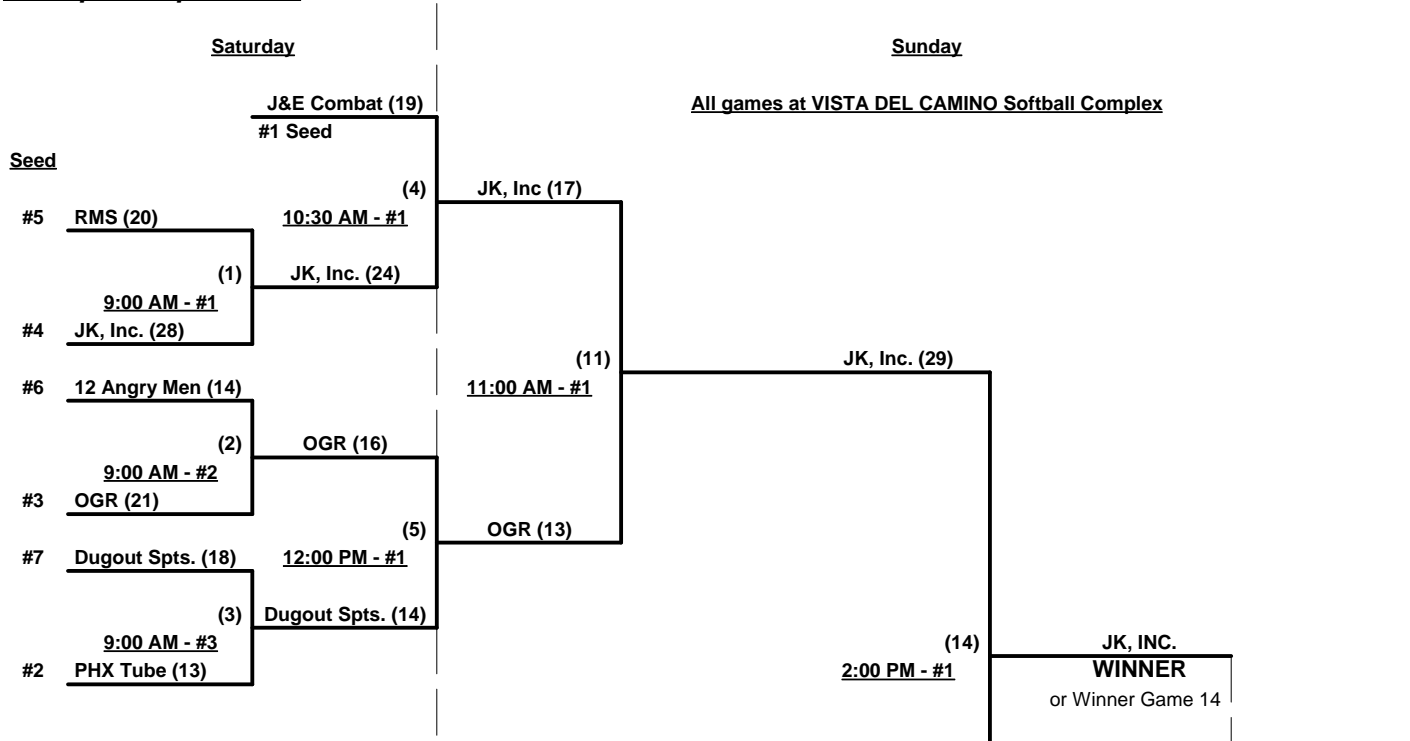

SSUSA's World Championships 2008

Phoenix, Arizona

October 17 - 19, 2008

Rev. 10/29/2008

Men's 40+ Masters Major Plus Division - 7 Teams

Championship Bracket

Elimination Bracket