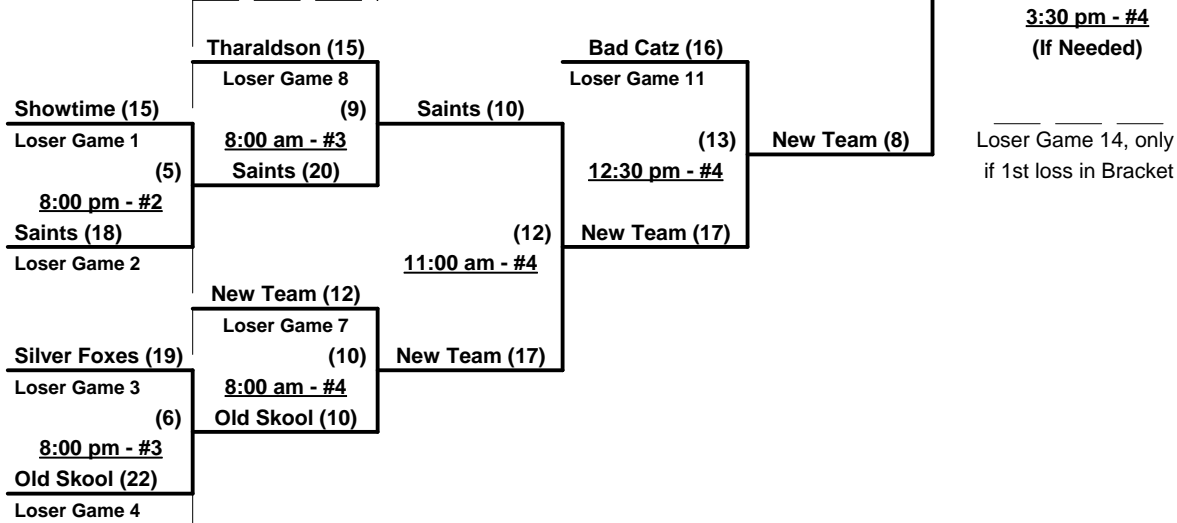

Elimination Bracket