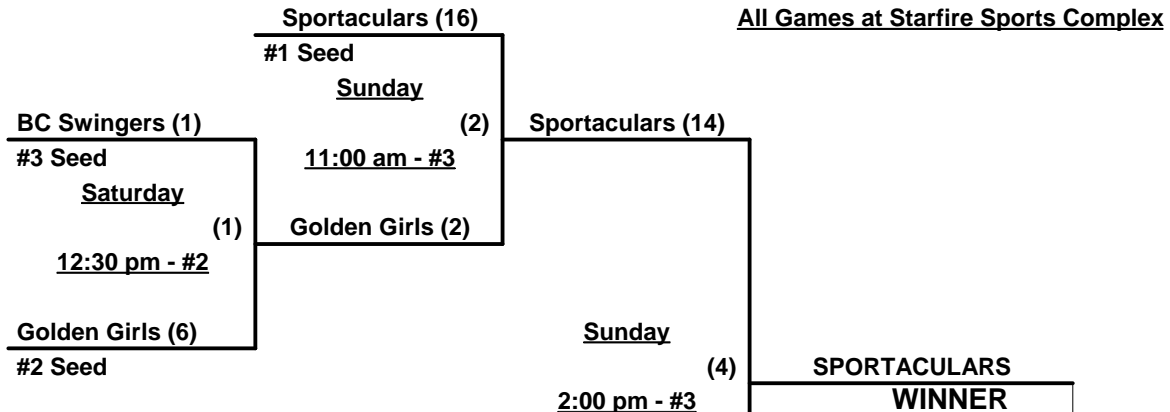

**Championship Bracket**

**Elimination Bracket**

**SSUSA - World Championships 2006**  
**Seattle, Washington**  
**September 15 - 17, 2006**

Rev. 09/20/2006

**Women's 65+ Division - 3 Teams**

**Championship Bracket**