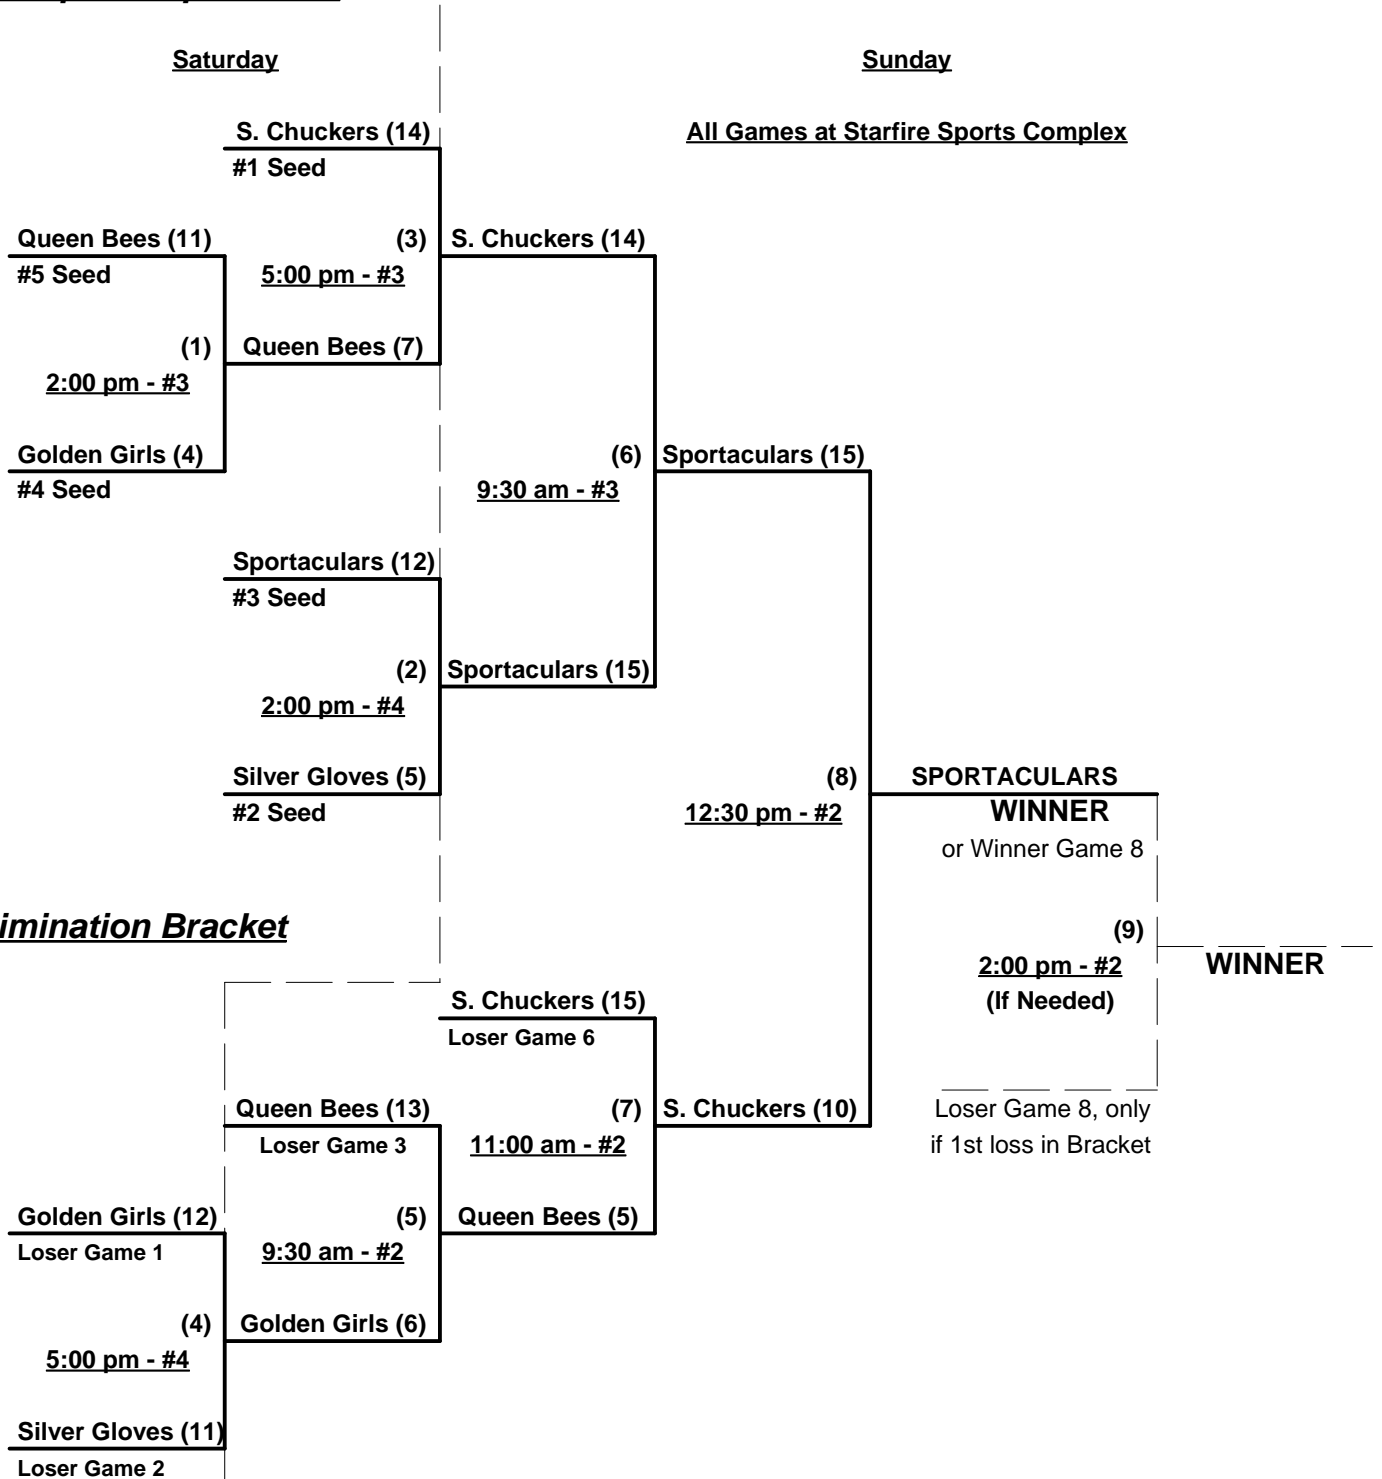

SSUSA - World Championships 2006

Seattle, Washington

September 15 - 17, 2006

Rev. 09/20/2006

Women's 60+ / 65+ Division - 8 Teams

Win	Loss		Women's 60+
1	3	1	Golden Girl's 60's (VA)
0	4	2	Queen Bees (WA)
2	2	3	Silver Gloves (NM)
2	2	4	Sportacular's 60's (ON)
4	0	5	Vancouver Salt Chuckers (BC)

Win	Loss		Women's 65+
1	3	6	B.C. Swingers (BC)
3	1	7	Golden Girl's 65's (VA)
3	1	8	Sportacular's 65's (ON)

Friday - September 15, 2006 - Starfire Sports Complex

Time	#	Runs	Team Name	Field	#	Runs	Team Name
3:30 PM	6	6	§ B.C. Swingers (BC)	1	4	19	Sportacular's 60's (ON)
3:30 PM	5	9	Vancouver Salt Chuckers (BC)	2	3	0	Silver Gloves (NM)
3:30 PM	7	6	Golden Girl's 65's (VA)	3	8	10	Sportacular's 65's (ON)
3:30 PM	1	10	Golden Girl's 60's (VA)	4	2	9	Queen Bees (WA)
5:00 PM	8	10	Sportacular's 65's (ON)	1	6	3	B.C. Swingers (BC)
5:00 PM	4	3	Sportacular's 60's (ON)	2	5	11	Vancouver Salt Chuckers (BC)
5:00 PM	2	10	Queen Bees (WA)	3	7	19	§ Golden Girl's 65's (VA)
5:00 PM	3	12	Silver Gloves (NM)	4	1	5	Golden Girl's 60's (VA)

Saturday - September 16, 2006 - Starfire Sports Complex

Time	#	Runs	Team Name	Field	#	Runs	Team Name
8:00 AM	4	14	Sportacular's 60's (ON)	1	3	8	Silver Gloves (NM)
8:00 AM	6	8	B.C. Swingers (BC)	2	7	10	Golden Girl's 65's (VA)
8:00 AM	8	16	§ Sportacular's 65's (ON)	3	1	11	Golden Girl's 60's (VA)
8:00 AM	5	11	Vancouver Salt Chuckers (BC)	4	2	1	Queen Bees (WA)
9:30 AM	7	16	§ Golden Girl's 65's (VA)	1	4	10	Sportacular's 60's (ON)
9:30 AM	2	7	Queen Bees (WA)	2	6	14	§ B.C. Swingers (BC)
9:30 AM	3	13	Silver Gloves (NM)	3	8	11	§ Sportacular's 65's (ON)
9:30 AM	1	3	Golden Girl's 60's (VA)	4	5	15	Vancouver Salt Chuckers (BC)

Seeding for Double Elimination Bracket commencing Saturday afternoon - See Bracket for details

1. **Format:** Four (4) Game Round Robin to seed Double Elimination Brackets
2. Teams #1-5 play Double Elimination Bracket for Women's 60+ Championship
   - Teams #6-8 play Double Elimination Bracket for Women's 65+ Championship
   - § Teams #1-5 GIVE 5-run equalizer to Teams #6-8 in Round Robin games
3. Home Runs - Open
4. Time Limits - Round Robin = 60 + open inn.   Bracket Games = 65 + open inn.
   Championship Game(s) = 7 Innings, no time limit
5. Tie Breakers - Head to head (in full RR only), least runs allowed, run differential, coin toss

Schedule Subject to Change at Discretion of Tournament and Field Directors

SSUSA - World Championships 2006
Seattle, Washington
September 15 - 17, 2006

Rev. 09/20/2006

Women's 60+ Division - 5 Teams

Championship Bracket

Elimination Bracket